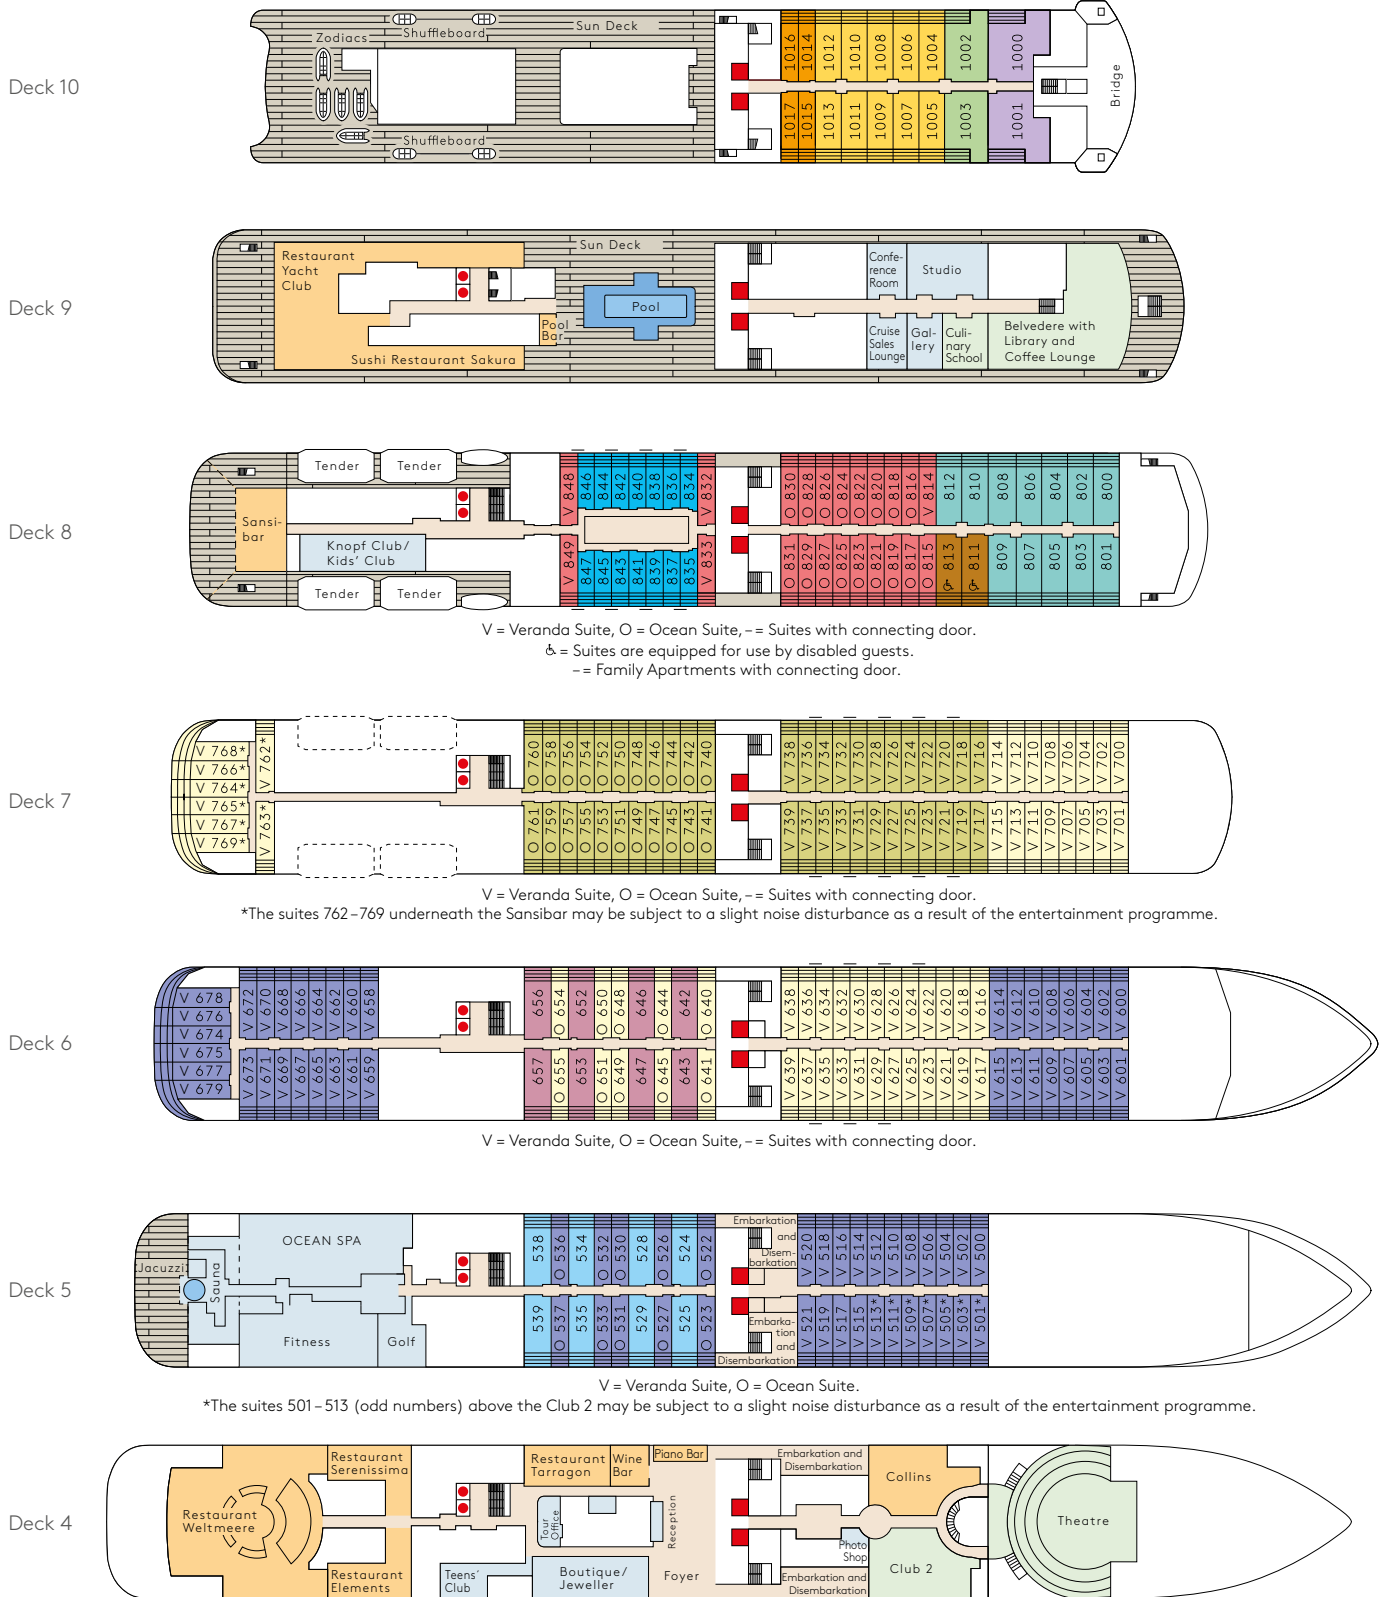

DECK PLAN

V = Veranda Suite, O = Ocean Suite, - = Suites with connecting door.
 ♿ = Suites are equipped for use by disabled guests.
 - = Family Apartments with connecting door.

*The suites 762-769 underneath the Sansibar may be subject to a slight noise disturbance as a result of the entertainment programme.

V = Veranda Suite, O = Ocean Suite, - = Suites with connecting door.

V = Veranda Suite, O = Ocean Suite.
 *The suites 501-513 (odd numbers) above the Club 2 may be subject to a slight noise disturbance as a result of the entertainment programme.

The tender stations are to be found on Deck 3.