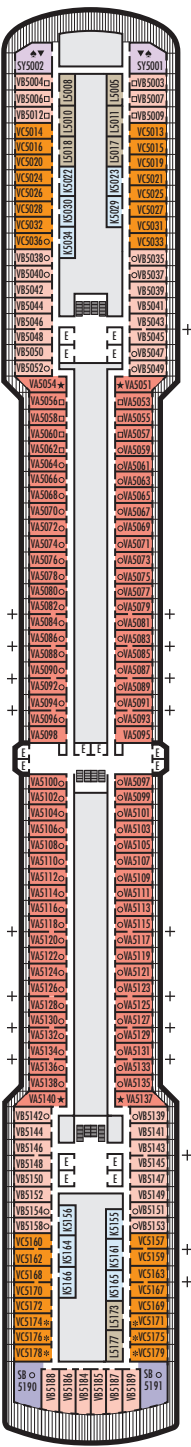

MAIN DECK
Staterooms 1001–1127

LOWER PROMENADE DECK

PROMENADE DECK

UPPER PROMENADE DECK
Staterooms 4001–4185

VERANDAH DECK
Staterooms 5001–5191

UPPER VERANDAH DECK
Staterooms 6001–6177

STATEROOM SYMBOL LEGEND

- Quad (2 lower beds, 1 sofa bed, 1 upper)
- Triple (2 lower beds, 1 sofa bed)
- △ Partial sea view
- X Fully obstructed view
- ⊕ Connecting rooms
- * Shower only
- ◆ Single-sink vanity
- ◆ Staterooms have solid steel verandah railings instead of clear-view Plexiglas® railings

ACCESSIBILITY STATEROOM SYMBOL LEGEND

- ♿ Suites SC6175 & SC6164 are fully accessible, bathtub and roll-in shower. Suite SS6108 and staterooms I-8037, VB6004, VB6003, D1100, C1082, C1081, J1074, K1012 & K1011 are fully accessible, roll-in shower only.
- ▼ Suites SY8068, SY5002 & SY5001 are fully accessible with single side approach to the bed, bathtub and roll-in shower
- ★ Staterooms VA8032, VA8031, VA6049, VA5140, VA5137, VA5054, VA5051, VA4132, VA4131, HA9090, HA4089, VA4052 & VA4051 are ambulatory accessible, roll-in shower only

SHIP SPECIFICATIONS & FACILITIES

- 1,964 Guests
- 812 Crew
- 82,305 Gross Tons
- 936 Feet Long
- 11 Guest Decks
- Wrap-around Promenade Deck
- 6 Restaurants & Cafes
- 7 Entertainment Venues
- 10 Lounges/Bars
- 2 Outdoor Swimming Pools (one with sliding glass roof)
- Spa & Salon
- Fitness Center
- Suite Lounge
- Duty-free Shops
- Library/Internet Cafe
- Onboard Wi-Fi Access
- Casino
- Sport Courts