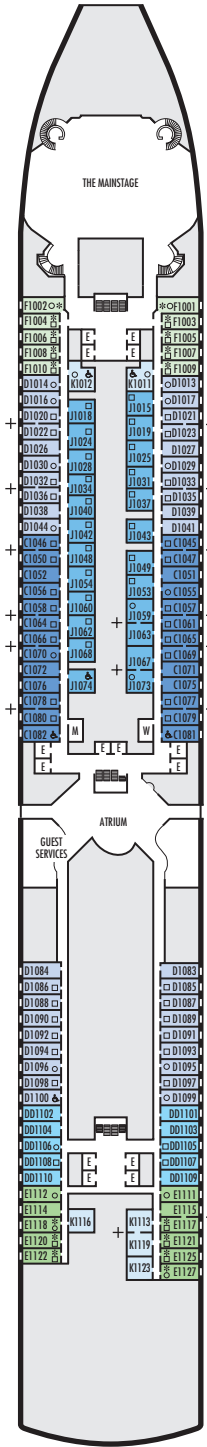

MAIN DECK
Staterooms 1001–1127

LOWER PROMENADE DECK

PROMENADE DECK

UPPER PROMENADE DECK
Staterooms 4001–4185

VERANDAH DECK
Staterooms 5001–5191

UPPER VERANDAH DECK
Staterooms 6001–6177

STATEROOM SYMBOL LEGEND

- Quad (2 lower beds, 1 sofa bed, 1 upper)
- Triple (2 lower beds, 1 sofa bed)
- △ Partial sea view
- X Fully obstructed view
- ⊕ Connecting rooms
- * Shower only
- ◆ Single-sink vanity
- ◆ Staterooms have solid steel verandah railings instead of clear-view Plexiglas® railings

ACCESSIBILITY STATEROOM SYMBOL LEGEND

- ♿ Suites SC6175 & SC6164 are fully accessible, bathtub and roll-in shower. Suite SS6108 and staterooms I-8037, VB6004, VB6003, D1100, C1082, C1081, J1074, K1012 & K1011 are fully accessible, roll-in shower only.
- ▼ Suites SY8068, SY5002 & SY5001 are fully accessible with single side approach to the bed, bathtub and roll-in shower
- ★ Staterooms VA8032, VA8031, VA6049, VA5140, VA5137, VA5054, VA5051, VA4132, VA4131, HA9090, HA4089, VA4052 & VA4051 are ambulatory accessible, roll-in shower only

SHIP SPECIFICATIONS & FACILITIES

- 1,964 Guests
- 812 Crew
- 82,305 Gross Tons
- 936 Feet Long
- 11 Guest Decks
- Wrap-around Promenade Deck
- 6 Restaurants & Cafes
- 7 Entertainment Venues
- 10 Lounges/Bars
- 2 Outdoor Swimming Pools (one with sliding glass roof)
- Spa & Salon
- Fitness Center
- Suite Lounge
- Duty-free Shops
- Library/Internet Cafe
- Onboard Wi-Fi Access
- Casino
- Sport Courts