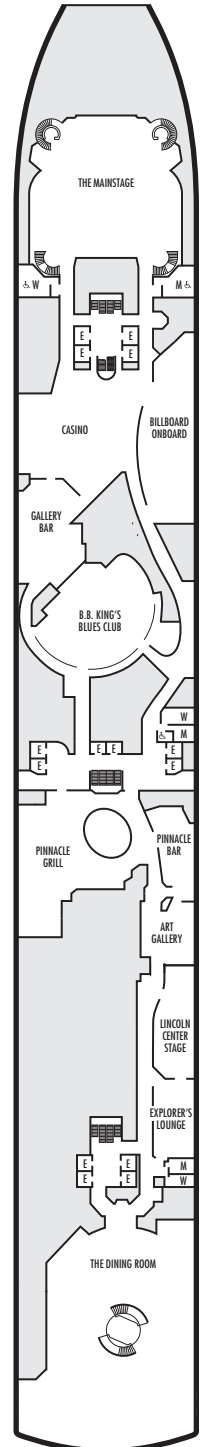

MAIN DECK
Staterooms 1001–1127

LOWER PROMENADE DECK

PROMENADE DECK

UPPER PROMENADE DECK
Staterooms 4001–4185

VERANDAH DECK
Staterooms 5001–5191

UPPER VERANDAH DECK
Staterooms 6001–6177

STATEROOM SYMBOL LEGEND

- Quad (2 lower beds, 1 sofa bed, 1 upper)
- Triple (2 lower beds, 1 sofa bed)
- △ Partial sea view
- X Fully obstructed view
- ⊕ Connecting rooms
- * Shower only
- ◆ Single-sink vanity
- ◆ Staterooms have solid steel verandah railings instead of clear-view Plexiglas® railings

ACCESSIBILITY STATEROOM SYMBOL LEGEND

- ♿ Suites SC6175 & SC6164 are fully accessible, bathtub and roll-in shower. Suite SS6108 and staterooms I-8037, VB6004, VB6003, D1100, C1082, C1081, J1074, K1012 & K1011 are fully accessible, roll-in shower only.
- ▼ Suites SY8068, SY5002 & SY5001 are fully accessible with single side approach to the bed, bathtub and roll-in shower
- ★ Staterooms VA8032, VA8031, VA6049, VA5140, VA5137, VA5054, VA5051, VA4132, VA4131, HA9090, HA4089, VA4052 & VA4051 are ambulatory accessible, roll-in shower only

SHIP SPECIFICATIONS & FACILITIES

- 1,964 Guests
- 812 Crew
- 82,305 Gross Tons
- 936 Feet Long
- 11 Guest Decks
- Wrap-around Promenade Deck
- 6 Restaurants & Cafes
- 7 Entertainment Venues
- 10 Lounges/Bars
- 2 Outdoor Swimming Pools (one with sliding glass roof)
- Spa & Salon
- Fitness Center
- Suite Lounge
- Duty-free Shops
- Library/Internet Cafe
- Onboard Wi-Fi Access
- Casino
- Sport Courts