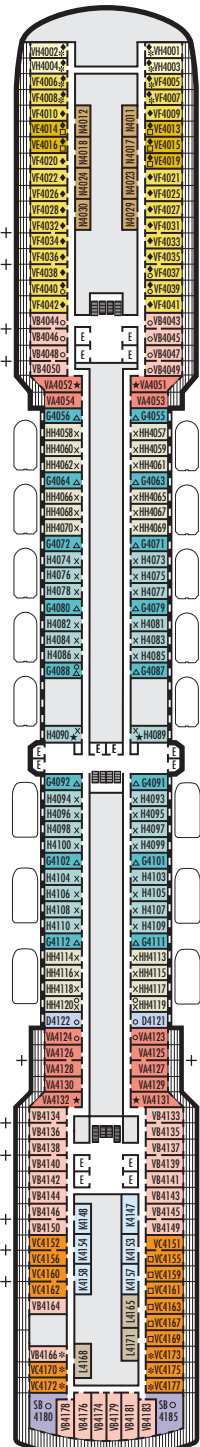

MAIN DECK
Staterooms 1001–1127

LOWER PROMENADE DECK

PROMENADE DECK

UPPER PROMENADE DECK
Staterooms 4001–4185

VERANDAH DECK
Staterooms 5001–5191

UPPER VERANDAH DECK
Staterooms 6001–6177

STATEROOM SYMBOL LEGEND

- Quad (2 lower beds, 1 sofa bed, 1 upper)
- Triple (2 lower beds, 1 sofa bed)
- △ Partial sea view
- X Fully obstructed view
- ⊕ Connecting rooms
- * Shower only
- ◆ Single-sink vanity
- ◆ Staterooms have solid steel verandah railings instead of clear-view Plexiglas® railings

ACCESSIBILITY STATEROOM SYMBOL LEGEND

- ♿ Suites SC6175 & SC6164 are fully accessible, bathtub and roll-in shower. Suite SS6108 and staterooms I-8037, VB6004, VB6003, D1100, C1082, C1081, J1074, K1012 & K1011 are fully accessible, roll-in shower only.
- ▼ Suites SY8068, SY5002 & SY5001 are fully accessible with single side approach to the bed, bathtub and roll-in shower
- ★ Staterooms VA8032, VA8031, VA6049, VA5140, VA5137, VA5054, VA5051, VA4132, VA4131, HA9090, HA4089, VA4052 & VA4051 are ambulatory accessible, roll-in shower only

SHIP SPECIFICATIONS & FACILITIES

- 1,964 Guests
- 812 Crew
- 82,305 Gross Tons
- 936 Feet Long
- 11 Guest Decks
- Wrap-around Promenade Deck
- 6 Restaurants & Cafes
- 7 Entertainment Venues
- 10 Lounges/Bars
- 2 Outdoor Swimming Pools (one with sliding glass roof)
- Spa & Salon
- Fitness Center
- Suite Lounge
- Duty-free Shops
- Library/Internet Cafe
- Onboard Wi-Fi Access
- Casino
- Sport Courts