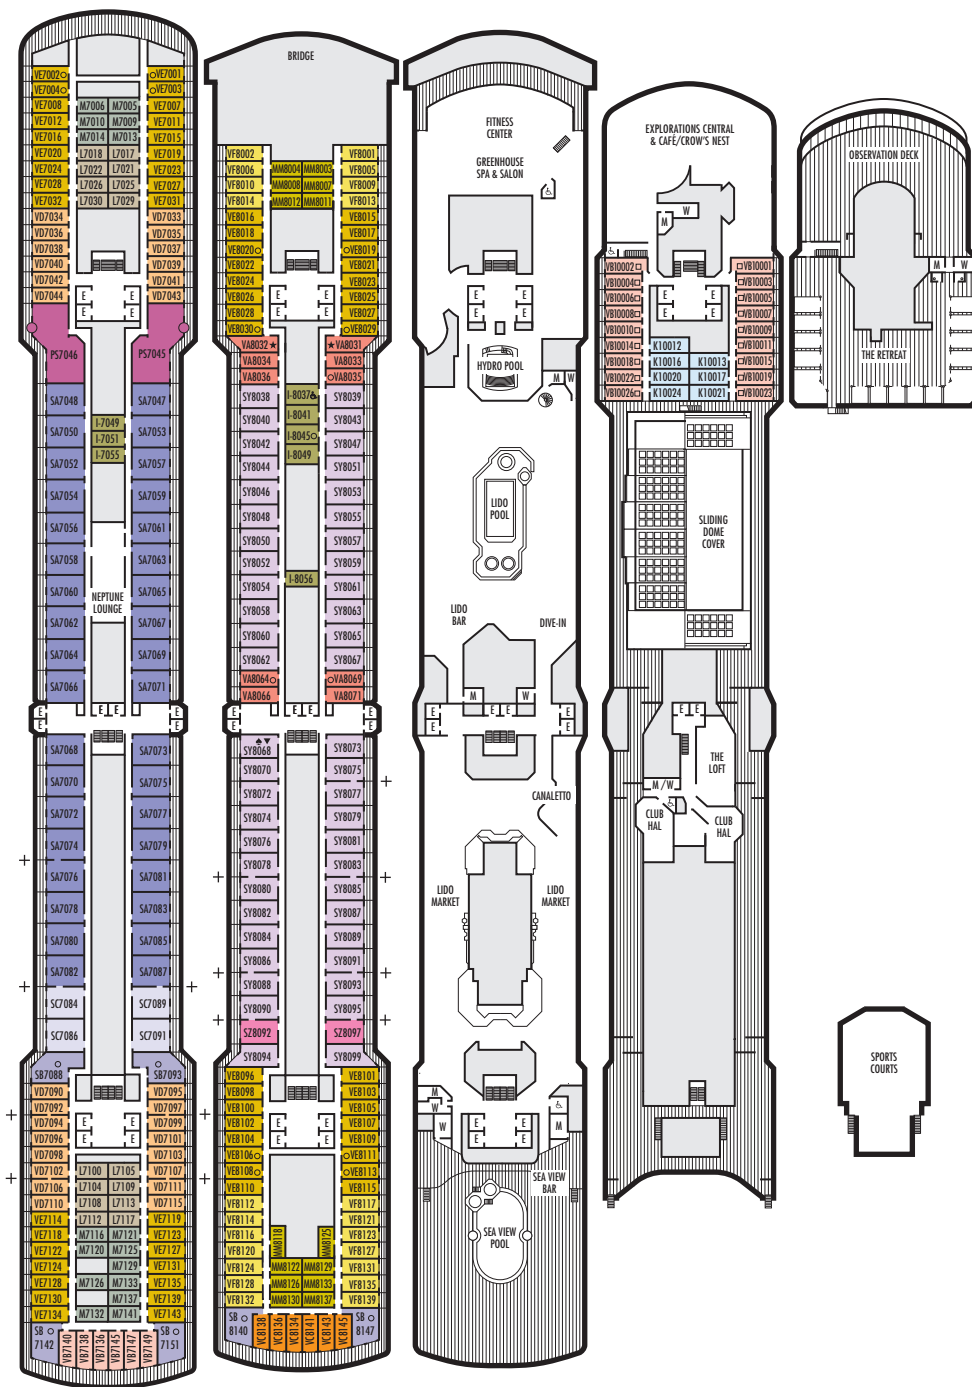

WESTERDAM

DECK PLANS & STATEROOMS

The deck plans are color-coded by category of stateroom, and the category letter precedes the stateroom number in each room. All staterooms are equipped with interactive LED television with On Demand movies, programming and multichannel music; mini-bar; mini-safe; data port; telephone.

Important Note: Not all staterooms within each category have the same furniture configuration and/or facilities. Appropriate symbols within the rooms on the deck plans describe differences from the stateroom descriptions below.

ROTTERDAM DECK

Staterooms 7001–7151

NAVIGATION DECK

Staterooms 8001–8147

LIDO DECK

OBSERVATION DECK

Staterooms 10001–10026

SPORTS DECK

VERANDAH SUITES

PS

Pinnacle Suites: Bedroom with 1 king-size bed, oversize whirlpool bath & shower & additional shower stall, living room, dining room, dressing room, private verandah with whirlpool, pantry, 1 sofa bed for 2 persons, microwave, refrigerator, guest toilet, private stereo system, floor-to-ceiling windows.