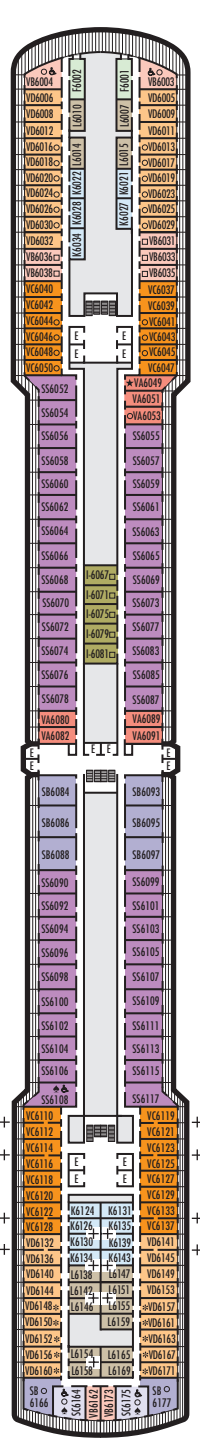

MAIN DECK
Staterooms 1001–1127

LOWER PROMENADE DECK

PROMENADE DECK

UPPER PROMENADE DECK
Staterooms 4001–4185

VERANDAH DECK
Staterooms 5001–5191

UPPER VERANDAH DECK
Staterooms 6001–6177

STATEROOM SYMBOL LEGEND

- Quad (2 lower beds, 1 sofa bed, 1 upper)
- Triple (2 lower beds, 1 sofa bed)
- △ Partial sea view
- X Fully obstructed view
- ⊕ Connecting rooms
- * Shower only
- ◆ Single-sink vanity
- ◆ Staterooms have solid steel verandah railings instead of clear-view Plexiglas® railings

ACCESSIBILITY STATEROOM SYMBOL LEGEND

- ♿ Suites SC6175 & SC6164 are fully accessible, bathtub and roll-in shower. Suite SS6108 and staterooms I-8037, VB6004, VB6003, D1100, C1082, C1081, J1074, K1012 & K1011 are fully accessible, roll-in shower only.
- ▼ Suites SY8068, SY5002 & SY5001 are fully accessible with single side approach to the bed, bathtub and roll-in shower
- ★ Staterooms VA8032, VA8031, VA6049, VA5140, VA5137, VA5054, VA5051, VA4132, VA4131, HA9090, HA4089, VA4052 & VA4051 are ambulatory accessible, roll-in shower only

SHIP SPECIFICATIONS & FACILITIES

- 1,964 Guests
- 812 Crew
- 82,305 Gross Tons
- 936 Feet Long
- 11 Guest Decks
- Wrap-around Promenade Deck
- 6 Restaurants & Cafes
- 7 Entertainment Venues
- 10 Lounges/Bars
- 2 Outdoor Swimming Pools (one with sliding glass roof)
- Spa & Salon
- Fitness Center
- Suite Lounge
- Duty-free Shops
- Library/Internet Cafe
- Onboard Wi-Fi Access
- Casino
- Sport Courts