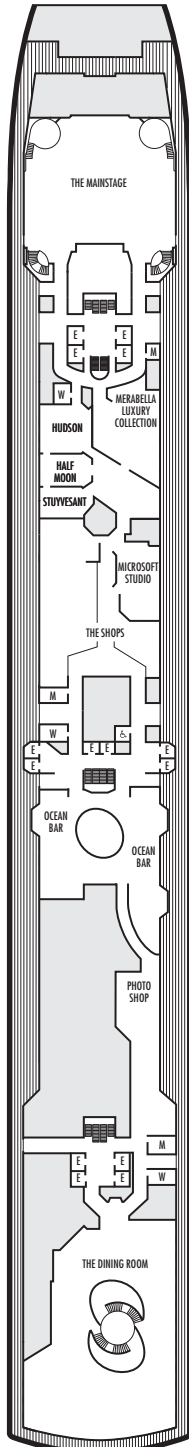

MAIN DECK
Staterooms 1001–1127

LOWER PROMENADE DECK

PROMENADE DECK

UPPER PROMENADE DECK
Staterooms 4001–4185

VERANDAH DECK
Staterooms 5001–5191

UPPER VERANDAH DECK
Staterooms 6001–6177

STATEROOM SYMBOL LEGEND

- Quad (2 lower beds, 1 sofa bed, 1 upper)
- Triple (2 lower beds, 1 sofa bed)
- △ Partial sea view
- X Fully obstructed view
- ⊕ Connecting rooms
- * Shower only
- ◆ Single-sink vanity
- ◆ Staterooms have solid steel verandah railings instead of clear-view Plexiglas® railings

ACCESSIBILITY STATEROOM SYMBOL LEGEND

- ♿ Suites SC6175 & SC6164 are fully accessible, bathtub and roll-in shower. Suite SS6108 and staterooms I-8037, VB6004, VB6003, D1100, C1082, C1081, J1074, K1012 & K1011 are fully accessible, roll-in shower only.
- ▼ Suites SY8068, SY5002 & SY5001 are fully accessible with single side approach to the bed, bathtub and roll-in shower
- ★ Staterooms VA8032, VA8031, VA6049, VA5140, VA5137, VA5054, VA5051, VA4132, VA4131, HA9090, HA4089, VA4052 & VA4051 are ambulatory accessible, roll-in shower only

SHIP SPECIFICATIONS & FACILITIES

- 1,964 Guests
- 812 Crew
- 82,305 Gross Tons
- 936 Feet Long
- 11 Guest Decks
- Wrap-around Promenade Deck
- 6 Restaurants & Cafes
- 7 Entertainment Venues
- 10 Lounges/Bars
- 2 Outdoor Swimming Pools (one with sliding glass roof)
- Spa & Salon
- Fitness Center
- Suite Lounge
- Duty-free Shops
- Library/Internet Cafe
- Onboard Wi-Fi Access
- Casino
- Sport Courts