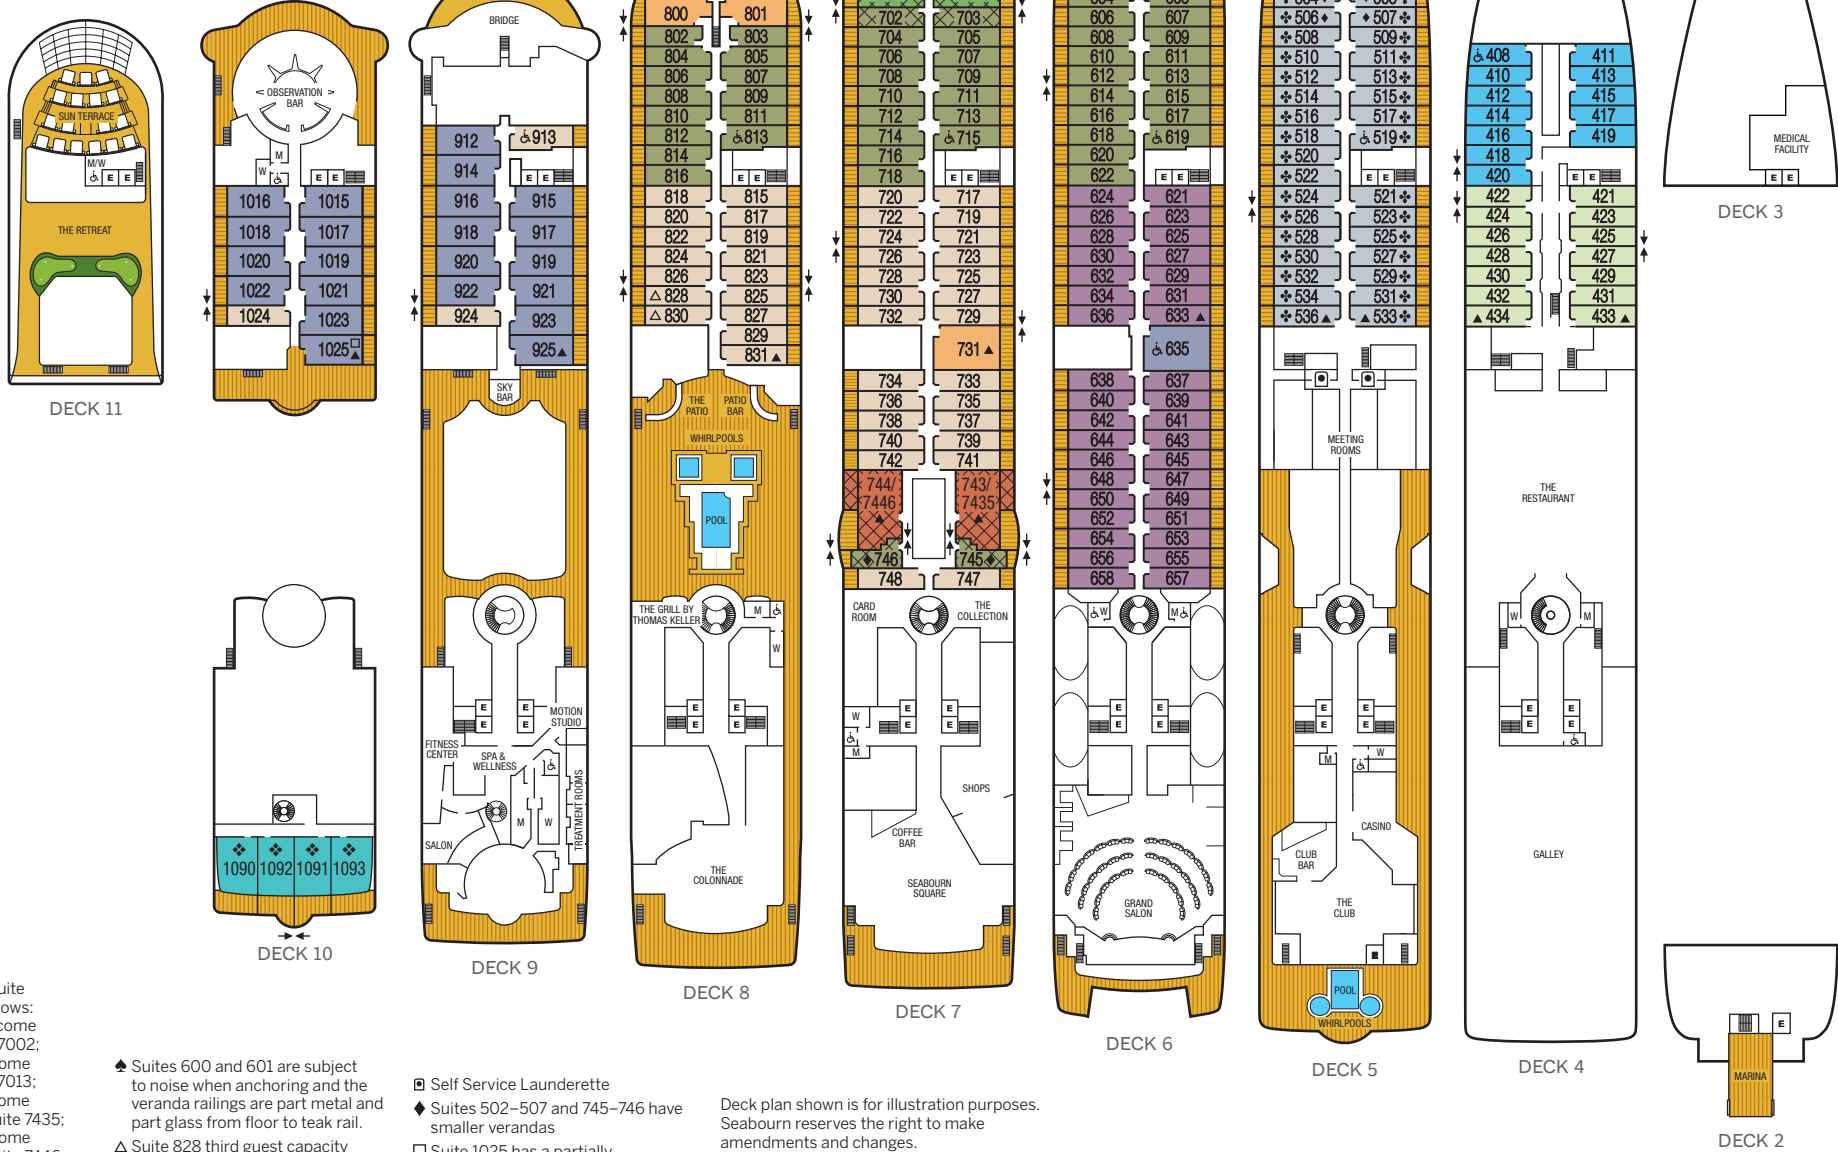

## DECK PLANS

Effective on Seabourn Odyssey: May 27, 2022;  
Seabourn Sojourn: Jun 6, 2022;  
Seabourn Quest: May 10, 2022

### Connecting Suites

When combining the following suites, their suite numbers change as follows:  
Suites 701 and 703 become Grand Signature Suite 7002;  
suites 701 and 703 become Grand Signature Suite 7013;  
suites 743 and 745 become Grand Wintergarden Suite 7435;  
suites 744 and 746 become Grand Wintergarden Suite 7446.

### Wheelchair Accessible Suites

Suites 408, 519, 619, 635, 715, 813 & 913 are wheelchair accessible—roll-in shower only, wheelchair-accessible doorways. Suite 635 also has a tub.

♣ Suites 600 and 601 are subject to noise when anchoring and the veranda railings are part metal and part glass from floor to teak rail.

△ Suite 828 third guest capacity for Seabourn Sojourn only

△ Suite 830 third guest capacity for Seabourn Odyssey and Seabourn Quest only

▲ Third Guest Capacity Suite

E Elevator

☐ Self Service Launderette

◆ Suites 502–507 and 745–746 have smaller verandas