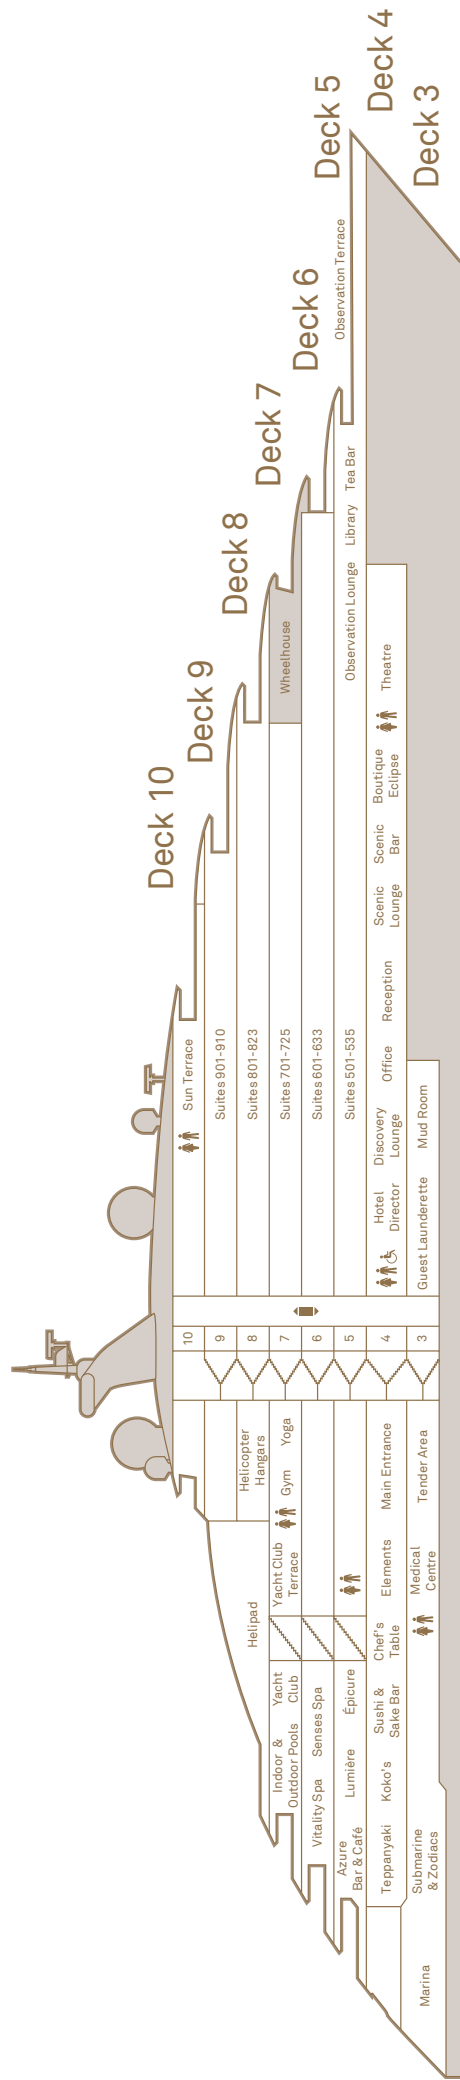

# Scenic Eclipse Discovery Yacht

Built 2019

Suites 114

Length 168 metres

Gross Tonnage 17,085

Speed 17 knots

Passenger Decks 8

Polar Regions

Passengers 200

Crew 192

Non-Polar Regions

Passengers 228

Crew 176

## Deck Plan

- |                          |                       |                                |                                |                               |
|--------------------------|-----------------------|--------------------------------|--------------------------------|-------------------------------|
| ① Sun Terrace            | ⑦ Elevator            | ⑬ Lumière                      | ⑰ Teppanyaki @ Koko's          | ⑳ Boutique                    |
| ② Plunge Pools           | ⑧ Yoga & Pilates room | ⑭ Azure Bar & Café             | ㉑ Sushi @ Koko's               | ㉒ Theatre                     |
| ③ Helicopter hangars     | ⑨ Gym & fitness area  | ⑮ Scenic Épicure               | ㉒ Chef's Table @ Elements      | ㉓ Marina entrances            |
| ④ Helipad                | ⑩ Wheelhouse          | ⑯ Observation Lounge & Library | ㉔ Elements                     | ㉔ Medical centre              |
| ⑤ Indoor & outdoor pools | ⑪ Spa plunge pools    | ⑰ Observation Terrace          | ㉕ Reception & Excursion centre | ㉕ Self-service guest laundry  |
| ⑥ Yacht Club             | ⑫ Senses Spa          | ⑱ Koko's                       | ㉖ Scenic Lounge                | ㉖ Climate controlled mud room |

The deck plan and suite layout images are an indication only and may vary.