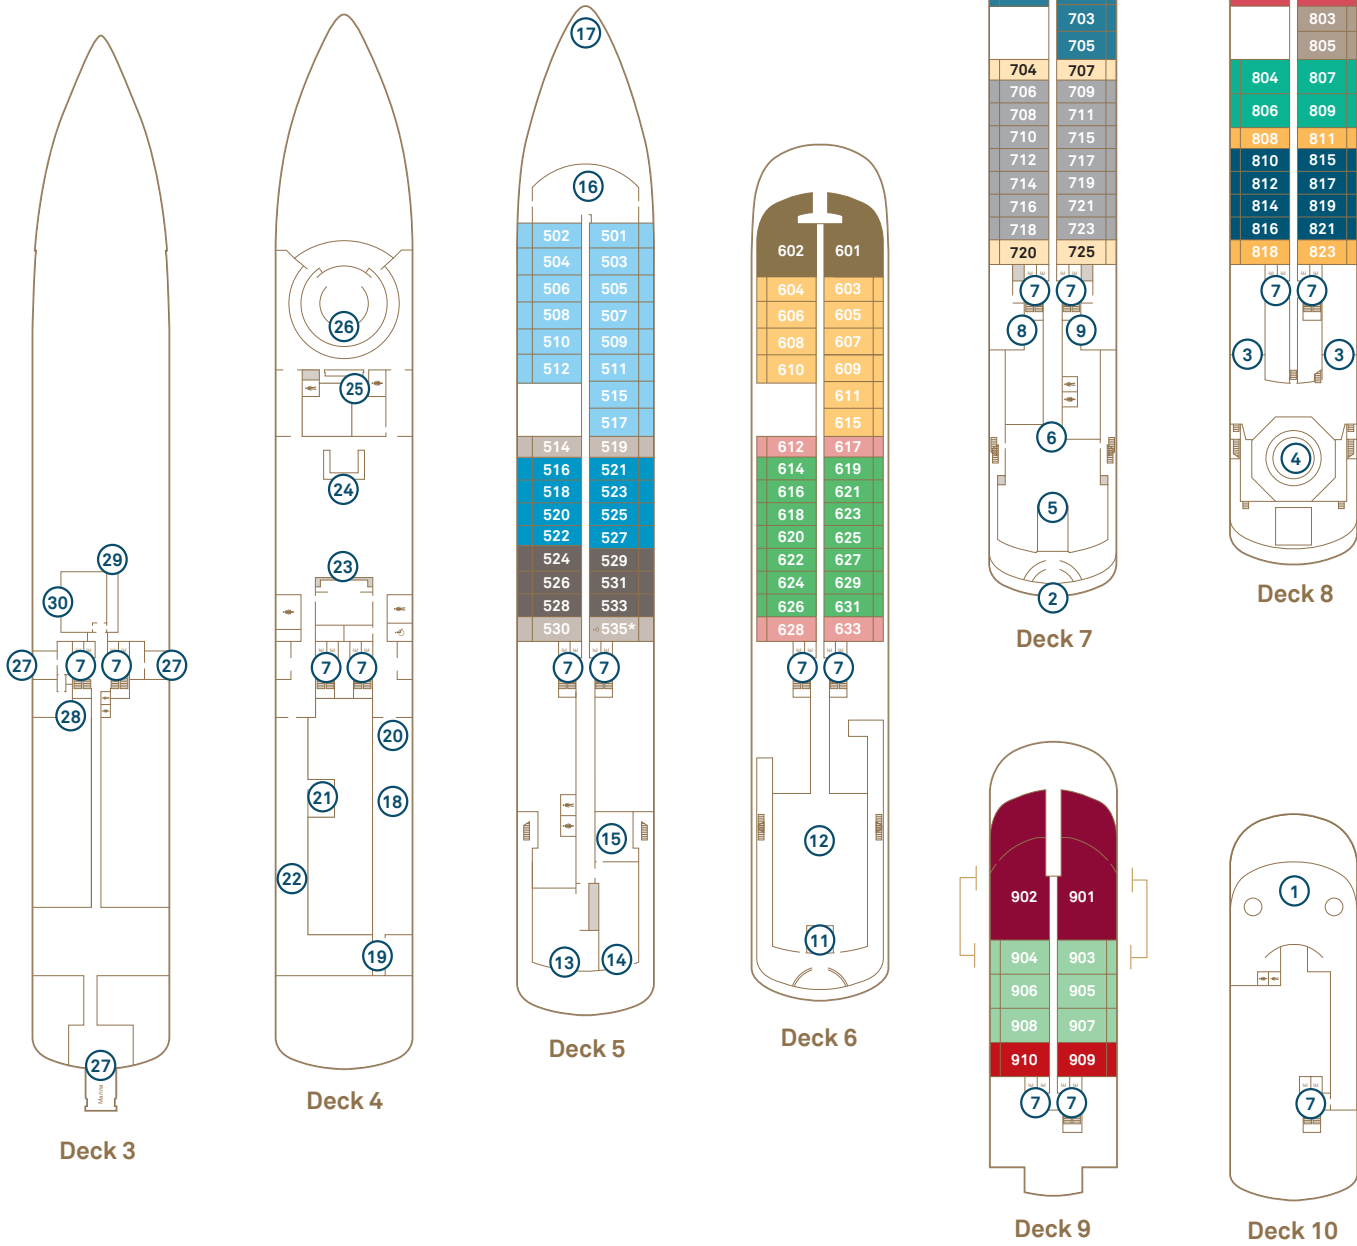

# Scenic Eclipse Discovery Yacht

Built 2019

Suites 114

Length 168 metres

Gross Tonnage 17,085

Speed 17 knots

Passenger Decks 8

Polar Regions

Passengers 200

Crew 192

Non-Polar Regions

Passengers 228

Crew 176

## Deck Plan

- |                          |                       |                                |                                |                               |
|--------------------------|-----------------------|--------------------------------|--------------------------------|-------------------------------|
| ① Sun Terrace            | ⑦ Elevator            | ⑬ Lumière                      | ⑰ Teppanyaki @ Koko's          | ⑳ Boutique                    |
| ② Plunge Pools           | ⑧ Yoga & Pilates room | ⑭ Azure Bar & Café             | ㉑ Sushi @ Koko's               | ㉒ Theatre                     |
| ③ Helicopter hangars     | ⑨ Gym & fitness area  | ⑮ Scenic Épicure               | ㉒ Chef's Table @ Elements      | ㉓ Marina entrances            |
| ④ Helipad                | ⑩ Wheelhouse          | ⑯ Observation Lounge & Library | ㉔ Elements                     | ㉔ Medical centre              |
| ⑤ Indoor & outdoor pools | ⑪ Spa plunge pools    | ⑰ Observation Terrace          | ㉕ Reception & Excursion centre | ㉕ Self-service guest laundry  |
| ⑥ Yacht Club             | ⑫ Senses Spa          | ⑱ Koko's                       | ㉖ Scenic Lounge                | ㉖ Climate controlled mud room |

The deck plan and suite layout images are an indication only and may vary.