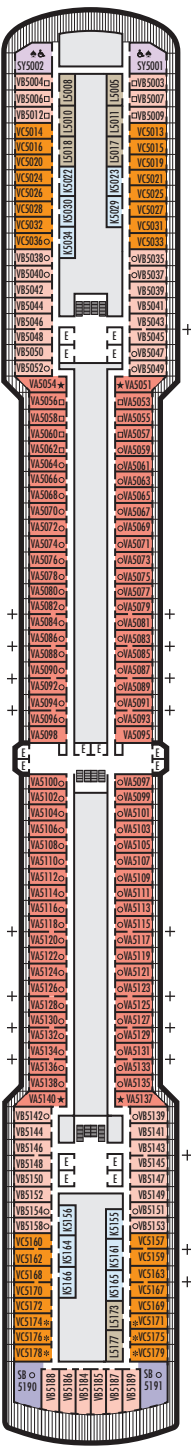

MAIN DECK
Staterooms 1001–1127

LOWER PROMENADE DECK

PROMENADE DECK

UPPER PROMENADE DECK
Staterooms 4001–4185

VERANDAH DECK
Staterooms 5001–5191

UPPER VERANDAH DECK
Staterooms 6001–6177

STATEROOM SYMBOL LEGEND

- Quad (2 lower beds, 1 sofa bed, 1 upper)
- Triple (2 lower beds, 1 sofa bed)
- △ Partial sea view
- X Fully obstructed view
- ⊕ Connecting rooms
- * Shower only
- ◆ Single-sink vanity
- ◆ Staterooms have solid steel verandah railings instead of clear-view Plexiglas® railings

ACCESSIBILITY STATEROOM SYMBOL LEGEND

- ♿ **Fully Accessible:** Suites SC6175 & SC6164 have a bathtub and roll-in shower. Suites SS6108, SY5002 & SY5001 have a bathtub and separate transfer shower. Staterooms J1074, K1012 & K1011 have a roll-in shower only.
- ▼ **Fully Accessible with Single Side Approach:** Suite SY8068 has a bathtub and separate transfer shower. Staterooms I-8037, VB6004, VB6003, D1100, C1082, C1081 have a roll-in shower only.
- ★ **Ambulatory Accessible:** Staterooms VA8032, VA8031, VA6049, VA5140, VA5137, VA5054, VA5051, VA4132, VA4131, H4090, H4089, VA4052 & VA4051 have a roll-in shower only.

For information regarding stateroom bedding configurations and accessibility features on our ships please visit the [Accessibility](#) section of our website.

SHIP SPECIFICATIONS & FACILITIES

- 1,964 Guests
- 812 Crew
- 82,305 Gross Tons
- 936 Feet Long
- 11 Guest Decks
- Wrap-around Promenade Deck
- 6 Restaurants & Cafes
- 78 Entertainment Venues
- 10 Lounges/Bars
- 2 Outdoor Swimming Pools (one with sliding glass roof)
- Spa & Salon
- Fitness Center
- Suite Lounge
- Duty-free Shops
- Library/Internet Cafe
- Onboard Wi-Fi Access
- Casino
- Sport Courts