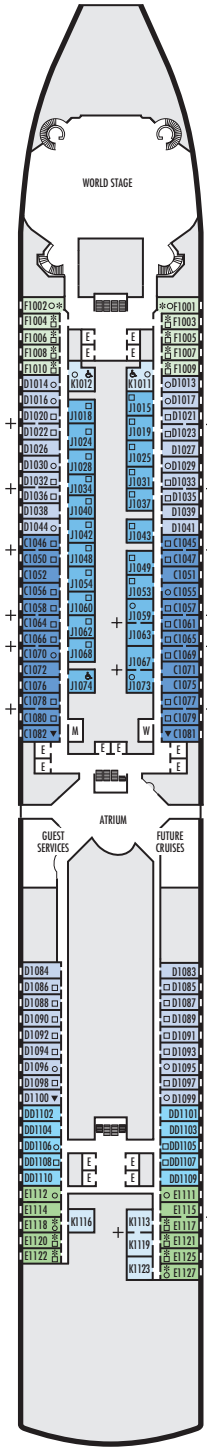

MAIN DECK
Staterooms 1001–1127

LOWER PROMENADE DECK

PROMENADE DECK

UPPER PROMENADE DECK
Staterooms 4001–4185

VERANDAH DECK
Staterooms 5001–5191

UPPER VERANDAH DECK
Staterooms 6001–6177

STATEROOM SYMBOL LEGEND

- Quad (2 lower beds, 1 sofa bed, 1 upper)
- Triple (2 lower beds, 1 sofa bed)
- △ Partial sea view
- X Fully obstructed view
- ⊕ Connecting rooms
- * Shower only
- ◆ Single-sink vanity
- ◆ Staterooms have solid steel verandah railings instead of clear-view Plexiglas® railings

ACCESSIBILITY STATEROOM SYMBOL LEGEND

- ♿ **Fully Accessible:** Suites SC6175 & SC6164 have a bathtub and roll-in shower. Suites SS6108, SY5002 & SY5001 have a bathtub and separate transfer shower. Staterooms J1074, K1012 & K1011 have a roll-in shower only.
- ▼ **Fully Accessible with Single Side Approach:** Suite SY8068 has a bathtub and separate transfer shower. Staterooms I-8037, VB6004, VB6003, D1100, C1082, C1081 have a roll-in shower only.
- ★ **Ambulatory Accessible:** Staterooms VA8032, VA8031, VA6049, VA5140, VA5137, VA5054, VA5051, VA4132, VA4131, H4090, H4089, VA4052 & VA4051 have a roll-in shower only.

For information regarding stateroom bedding configurations and accessibility features on our ships please visit the [Accessibility](#) section of our website.

SHIP SPECIFICATIONS & FACILITIES

- 1,964 Guests
- 812 Crew
- 82,305 Gross Tons
- 936 Feet Long
- 11 Guest Decks
- Wrap-around Promenade Deck
- 6 Restaurants & Cafes
- 78 Entertainment Venues
- 10 Lounges/Bars
- 2 Outdoor Swimming Pools (one with sliding glass roof)
- Spa & Salon
- Fitness Center
- Suite Lounge
- Duty-free Shops
- Library/Internet Cafe
- Onboard Wi-Fi Access
- Casino
- Sport Courts