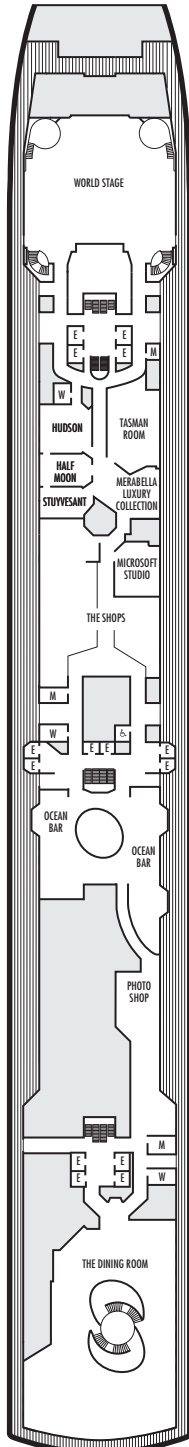

MAIN DECK
Staterooms 1001–1127

LOWER PROMENADE DECK

PROMENADE DECK

UPPER PROMENADE DECK
Staterooms 4001–4185

VERANDAH DECK
Staterooms 5001–5191

UPPER VERANDAH DECK
Staterooms 6001–6177

STATEROOM SYMBOL LEGEND

- Quad (2 lower beds, 1 sofa bed, 1 upper)
- Triple (2 lower beds, 1 sofa bed)
- △ Partial sea view
- X Fully obstructed view
- ⊕ Connecting rooms
- * Shower only
- ◆ Single-sink vanity
- ◆ Staterooms have solid steel verandah railings instead of clear-view Plexiglas® railings

ACCESSIBILITY STATEROOM SYMBOL LEGEND

- ♿ **Fully Accessible:** Suites SC6175 & SC6164 have a bathtub and roll-in shower. Suites SS6108, SY5002 & SY5001 have a bathtub and separate transfer shower. Staterooms J1074, K1012 & K1011 have a roll-in shower only.
- ▼ **Fully Accessible with Single Side Approach:** Suite SY8068 has a bathtub and separate transfer shower. Staterooms I-8037, VB6004, VB6003, D1100, C1082, C1081 have a roll-in shower only.
- ★ **Ambulatory Accessible:** Staterooms VA8032, VA8031, VA6049, VA5140, VA5137, VA5054, VA5051, VA4132, VA4131, H4090, H4089, VA4052 & VA4051 have a roll-in shower only.

For information regarding stateroom bedding configurations and accessibility features on our ships please visit the [Accessibility](#) section of our website.

SHIP SPECIFICATIONS & FACILITIES

- 1,964 Guests
- 812 Crew
- 82,305 Gross Tons
- 936 Feet Long
- 11 Guest Decks
- Wrap-around Promenade Deck
- 6 Restaurants & Cafes
- 78 Entertainment Venues
- 10 Lounges/Bars
- 2 Outdoor Swimming Pools (one with sliding glass roof)
- Spa & Salon
- Fitness Center
- Suite Lounge
- Duty-free Shops
- Library/Internet Cafe
- Onboard Wi-Fi Access
- Casino
- Sport Courts