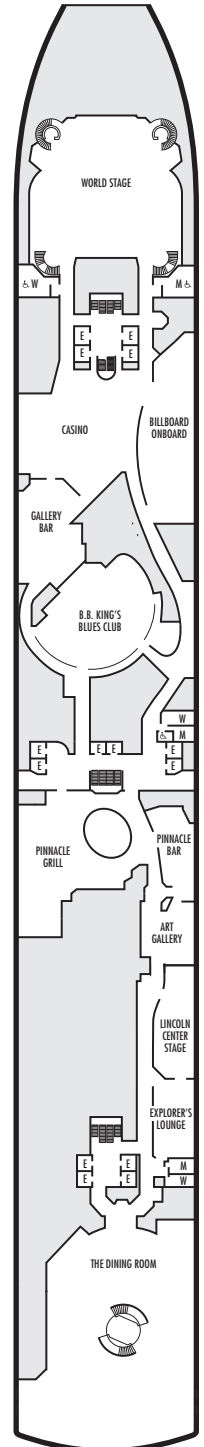

MAIN DECK
Staterooms 1001–1127

LOWER PROMENADE DECK

PROMENADE DECK

UPPER PROMENADE DECK
Staterooms 4001–4185

VERANDAH DECK
Staterooms 5001–5191

UPPER VERANDAH DECK
Staterooms 6001–6177

STATEROOM SYMBOL LEGEND

- Quad (2 lower beds, 1 sofa bed, 1 upper)
- Triple (2 lower beds, 1 sofa bed)
- △ Partial sea view
- X Fully obstructed view
- ⊕ Connecting rooms
- * Shower only
- ◆ Single-sink vanity
- ◆ Staterooms have solid steel verandah railings instead of clear-view Plexiglas® railings

ACCESSIBILITY STATEROOM SYMBOL LEGEND

- ♿ **Fully Accessible:** Suites SC6175 & SC6164 have a bathtub and roll-in shower. Suites SS6108, SY5002 & SY5001 have a bathtub and separate transfer shower. Staterooms J1074, K1012 & K1011 have a roll-in shower only.
- ▼ **Fully Accessible with Single Side Approach:** Suite SY8068 has a bathtub and separate transfer shower. Staterooms I-8037, VB6004, VB6003, D1100, C1082, C1081 have a roll-in shower only.
- ★ **Ambulatory Accessible:** Staterooms VA8032, VA8031, VA6049, VA5140, VA5137, VA5054, VA5051, VA4132, VA4131, H4090, H4089, VA4052 & VA4051 have a roll-in shower only.

For information regarding stateroom bedding configurations and accessibility features on our ships please visit the [Accessibility](#) section of our website.

SHIP SPECIFICATIONS & FACILITIES

- 1,964 Guests
- 812 Crew
- 82,305 Gross Tons
- 936 Feet Long
- 11 Guest Decks
- Wrap-around Promenade Deck
- 6 Restaurants & Cafes
- 78 Entertainment Venues
- 10 Lounges/Bars
- 2 Outdoor Swimming Pools (one with sliding glass roof)
- Spa & Salon
- Fitness Center
- Suite Lounge
- Duty-free Shops
- Library/Internet Cafe
- Onboard Wi-Fi Access
- Casino
- Sport Courts