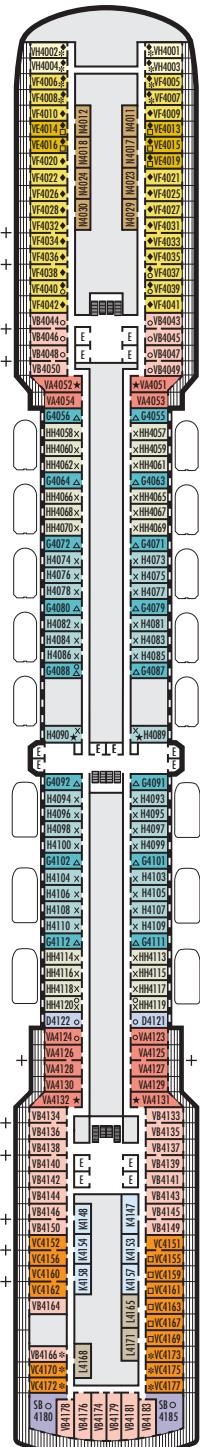

MAIN DECK
Staterooms 1001–1127

LOWER PROMENADE DECK

PROMENADE DECK

UPPER PROMENADE DECK
Staterooms 4001–4185

VERANDAH DECK
Staterooms 5001–5191

UPPER VERANDAH DECK
Staterooms 6001–6177

STATEROOM SYMBOL LEGEND

- Quad (2 lower beds, 1 sofa bed, 1 upper)
- Triple (2 lower beds, 1 sofa bed)
- △ Partial sea view
- X Fully obstructed view
- ⊕ Connecting rooms
- * Shower only
- ◆ Single-sink vanity
- ◆ Staterooms have solid steel verandah railings instead of clear-view Plexiglas® railings

ACCESSIBILITY STATEROOM SYMBOL LEGEND

- ♿ **Fully Accessible:** Suites SC6175 & SC6164 have a bathtub and roll-in shower. Suites SS6108, SY5002 & SY5001 have a bathtub and separate transfer shower. Staterooms J1074, K1012 & K1011 have a roll-in shower only.
- ▼ **Fully Accessible with Single Side Approach:** Suite SY8068 has a bathtub and separate transfer shower. Staterooms I-8037, VB6004, VB6003, D1100, C1082, C1081 have a roll-in shower only.
- ★ **Ambulatory Accessible:** Staterooms VA8032, VA8031, VA6049, VA5140, VA5137, VA5054, VA5051, VA4132, VA4131, H4090, H4089, VA4052 & VA4051 have a roll-in shower only.

For information regarding stateroom bedding configurations and accessibility features on our ships please visit the [Accessibility](#) section of our website.

SHIP SPECIFICATIONS & FACILITIES

- 1,964 Guests
- 812 Crew
- 82,305 Gross Tons
- 936 Feet Long
- 11 Guest Decks
- Wrap-around Promenade Deck
- 6 Restaurants & Cafes
- 78 Entertainment Venues
- 10 Lounges/Bars
- 2 Outdoor Swimming Pools (one with sliding glass roof)
- Spa & Salon
- Fitness Center
- Suite Lounge
- Duty-free Shops
- Library/Internet Cafe
- Onboard Wi-Fi Access
- Casino
- Sport Courts