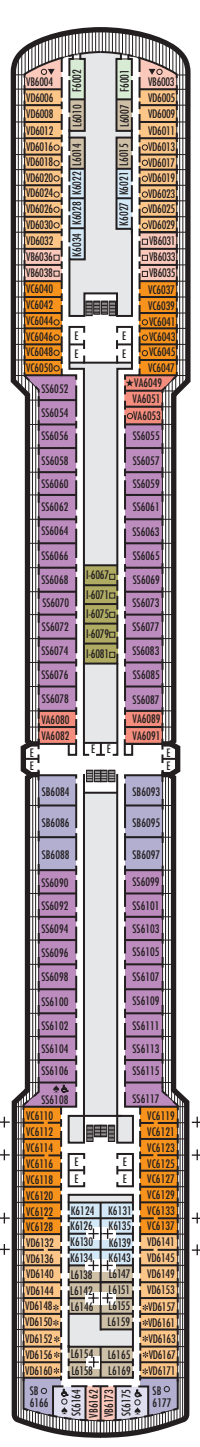

MAIN DECK
Staterooms 1001–1127

LOWER PROMENADE DECK

PROMENADE DECK

UPPER PROMENADE DECK
Staterooms 4001–4185

VERANDAH DECK
Staterooms 5001–5191

UPPER VERANDAH DECK
Staterooms 6001–6177

STATEROOM SYMBOL LEGEND

- Quad (2 lower beds, 1 sofa bed, 1 upper)
- Triple (2 lower beds, 1 sofa bed)
- △ Partial sea view
- X Fully obstructed view
- ⊕ Connecting rooms
- * Shower only
- ◆ Single-sink vanity
- ◆ Staterooms have solid steel verandah railings instead of clear-view Plexiglas® railings

ACCESSIBILITY STATEROOM SYMBOL LEGEND

- ♿ **Fully Accessible:** Suites SC6175 & SC6164 have a bathtub and roll-in shower. Suites SS6108, SY5002 & SY5001 have a bathtub and separate transfer shower. Staterooms J1074, K1012 & K1011 have a roll-in shower only.
- ▼ **Fully Accessible with Single Side Approach:** Suite SY8068 has a bathtub and separate transfer shower. Staterooms I-8037, VB6004, VB6003, D1100, C1082, C1081 have a roll-in shower only.
- ★ **Ambulatory Accessible:** Staterooms VA8032, VA8031, VA6049, VA5140, VA5137, VA5054, VA5051, VA4132, VA4131, H4090, H4089, VA4052 & VA4051 have a roll-in shower only.

For information regarding stateroom bedding configurations and accessibility features on our ships please visit the [Accessibility](#) section of our website.

SHIP SPECIFICATIONS & FACILITIES

- 1,964 Guests
- 812 Crew
- 82,305 Gross Tons
- 936 Feet Long
- 11 Guest Decks
- Wrap-around Promenade Deck
- 6 Restaurants & Cafes
- 78 Entertainment Venues
- 10 Lounges/Bars
- 2 Outdoor Swimming Pools (one with sliding glass roof)
- Spa & Salon
- Fitness Center
- Suite Lounge
- Duty-free Shops
- Library/Internet Cafe
- Onboard Wi-Fi Access
- Casino
- Sport Courts