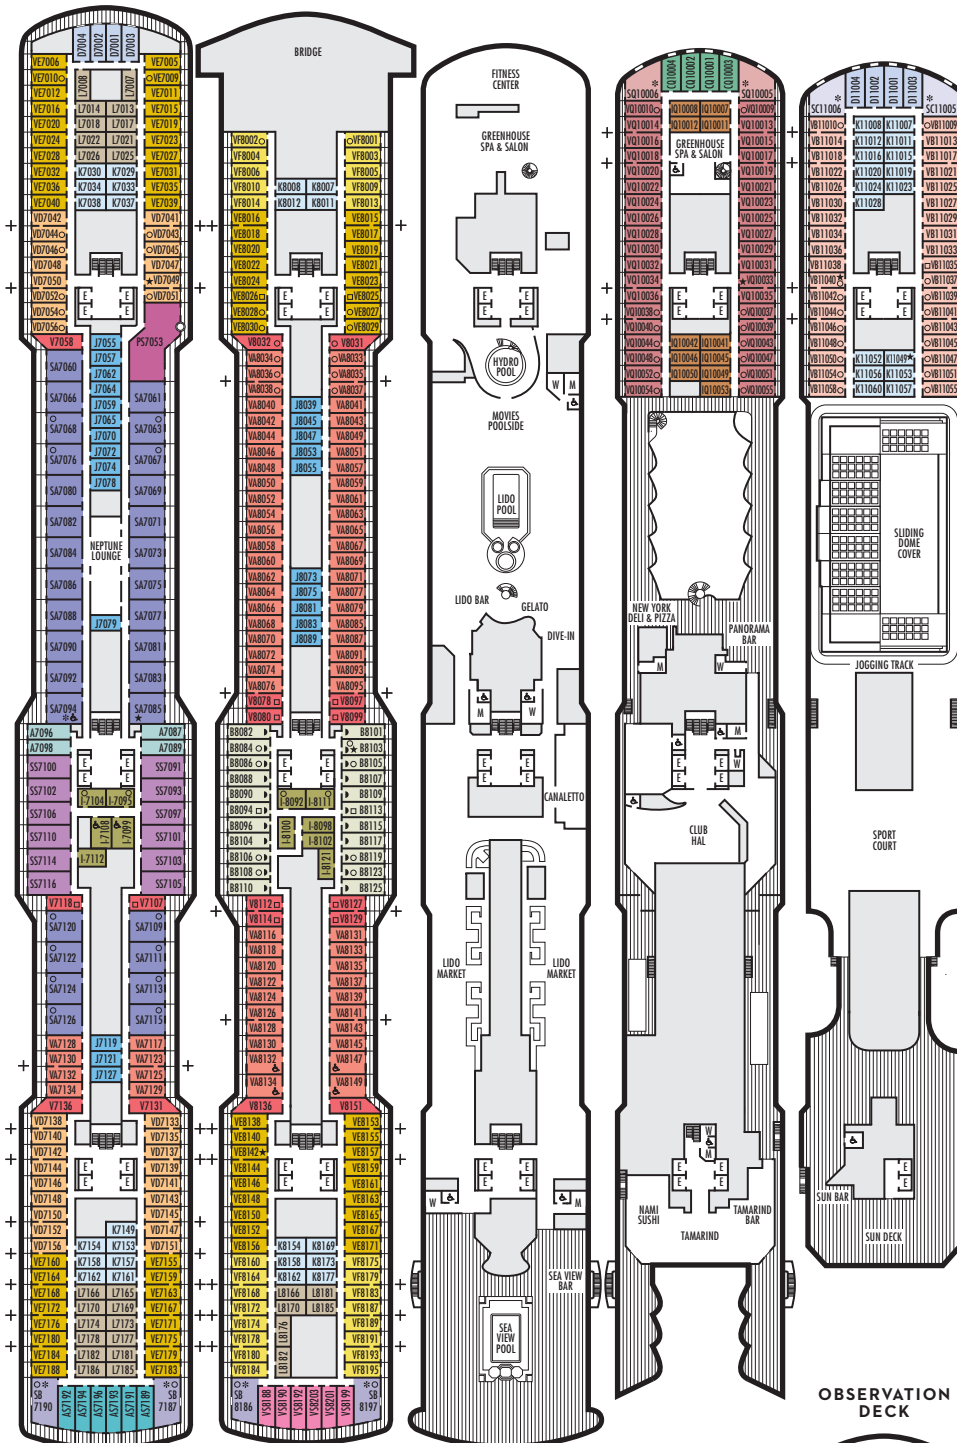

OCEAN-VIEW STATEROOMS

FA FB

Family: 2 lower beds convertible to 1 queen-size bed, 1 sofa bed for 2 persons & 1 upper bed. 2 bathrooms — one with bathtub, shower, sink & toilet; one with shower & sink.

CQ C D E F

Large: 2 lower beds convertible to 1 queen-size bed, shower.

OO

Single: 1 lower bed, shower.

INTERIOR STATEROOMS

IQ I J K L N

Large or Standard: 2 lower beds convertible to 1 queen-size bed, shower.

▼ Spa Suites and Staterooms. Opt for the serenity of a Spa Suite or Stateroom, featuring modern spa amenities.

OBSERVATION DECK