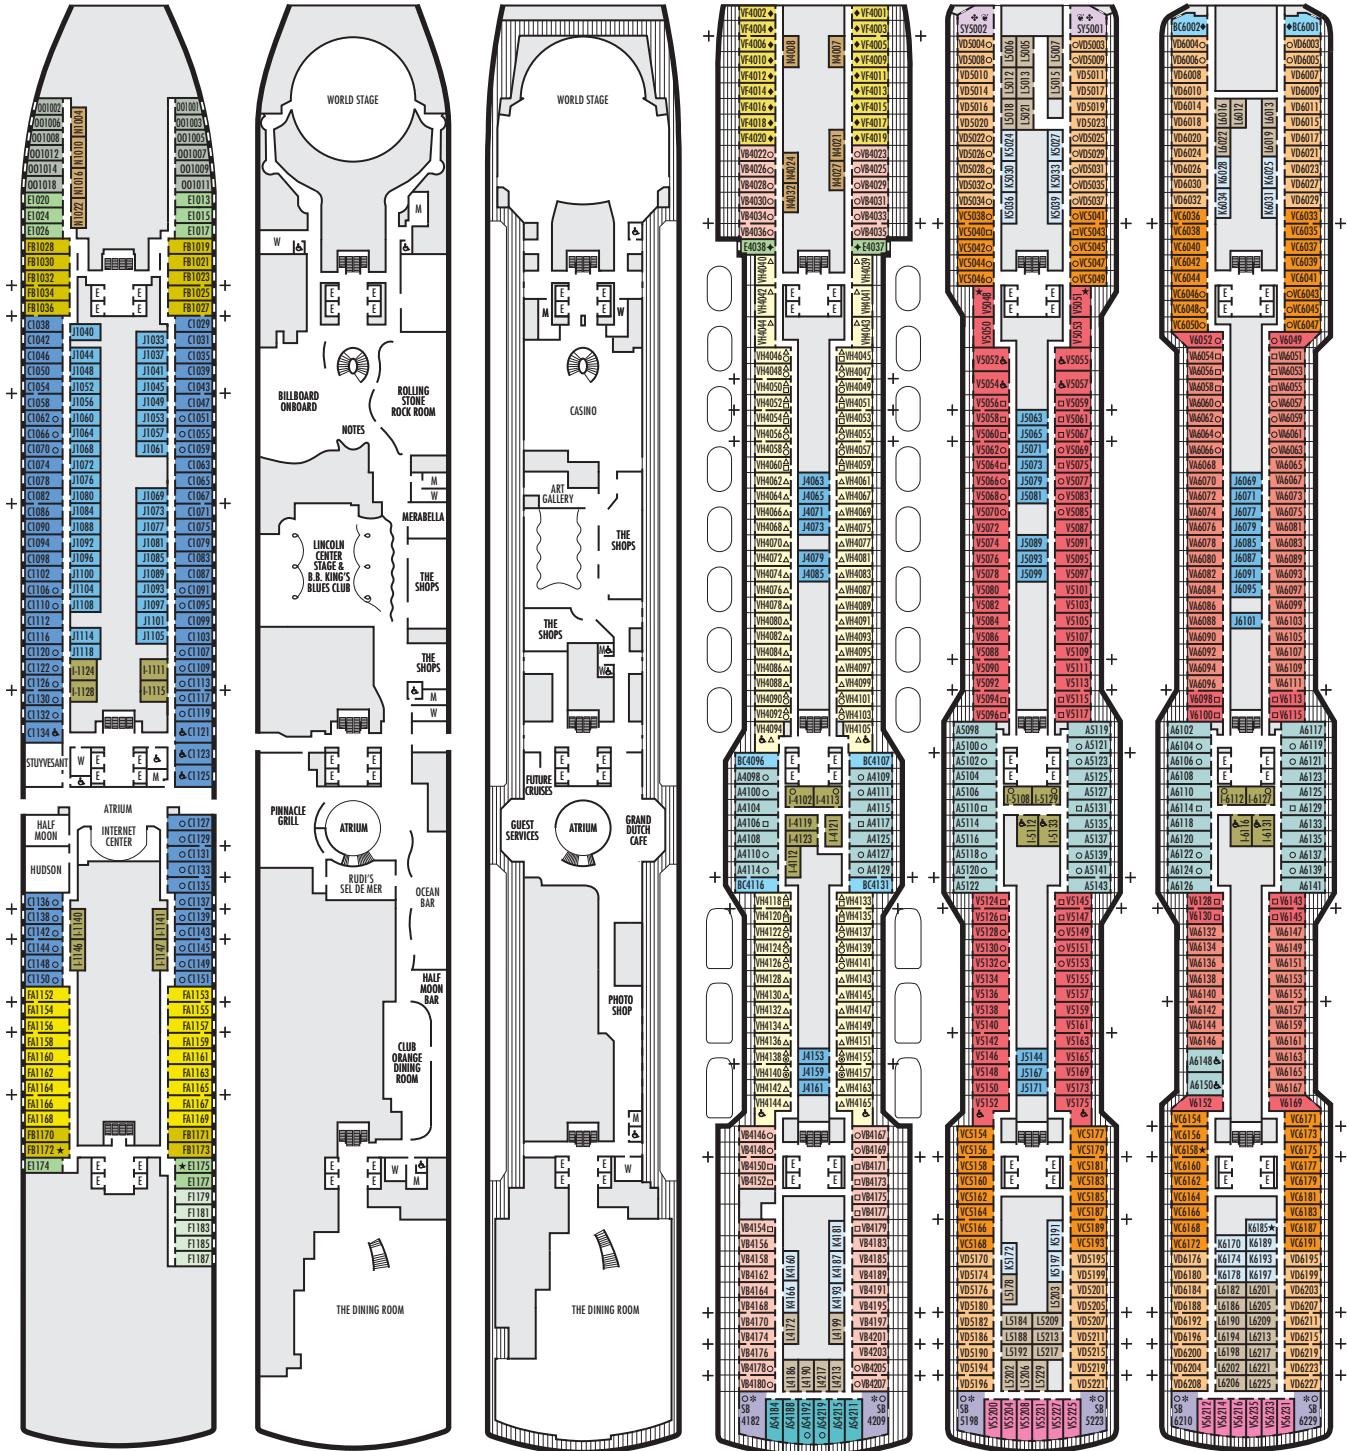

MAIN DECK
Staterooms 1001–1187

PLAZA DECK

PROMENADE DECK

BEETHOVEN DECK
Staterooms 4001–4219

GERSHWIN DECK
Staterooms 5001–5231

MOZART DECK
Staterooms 6001–6235

STATEROOM SYMBOL LEGEND

- Quad (2 lower beds, 1 sofa bed, 1 upper)
- ⊙ Triple (2 lower beds, 1 upper)
- ⊕ Triple (2 lower beds, 1 sofa bed)
- ⊗ Double (2 lower beds convertible to 1 king-size bed, no Murphy bed)
- △ Partially obstructed view
- + Connecting rooms
- ◆ Floor-to-ceiling windows
- * Shower only
- ▮ Uncovered verandah
- ◆ Staterooms have solid steel verandah railings instead of clear-view Plexiglas® railings
- ♣ Suites have part solid steel, part clear-view Plexiglas® verandah railings

ACCESSIBILITY STATEROOM SYMBOL LEGEND

- ♿ **Fully Accessible:** Suites SA7094, A6150 & A6148, and staterooms VA8149, VA8147, VA8134, VA8132, I-7108, I-7099, I-6131, I-6116, V5175, V5152, I-5133, I-5112, V5057, V5055, V5054, V5052, VH4165, VH4144, VH4105, VH4094, C1134, C1125, C1123, C1121 have a roll-in shower only
- ★ **Ambulatory Accessible:** Suites B8103 & SA7085 and staterooms K11049, VB11040, VQ10033, VE8142, VD7049, K6185, VC6158, V5051, V5048, FB1172 & E1175 have a shower only with small step, step into bathroom, standard interior and exterior door size

For information regarding stateroom bedding configurations and accessibility features on our ships please visit the [Accessibility](#) section of our website.

SHIP SPECIFICATIONS & FACILITIES

- 2,668 Guests
- 1,048 Crew
- 99,836 Gross Tons
- 984 Feet Long
- 13 Guest Decks
- Wraparound Promenade Deck
- 13 Restaurants & Cafes
- 7 Entertainment Venues
- 12 Lounges/Bars
- 2 Outdoor Swimming Pools (one with sliding glass roof)
- Spa & Salon
- Fitness Center
- Suite Lounge
- Duty-free Shops
- Internet Center
- Onboard Wi-Fi Access
- Casino
- Sport Court