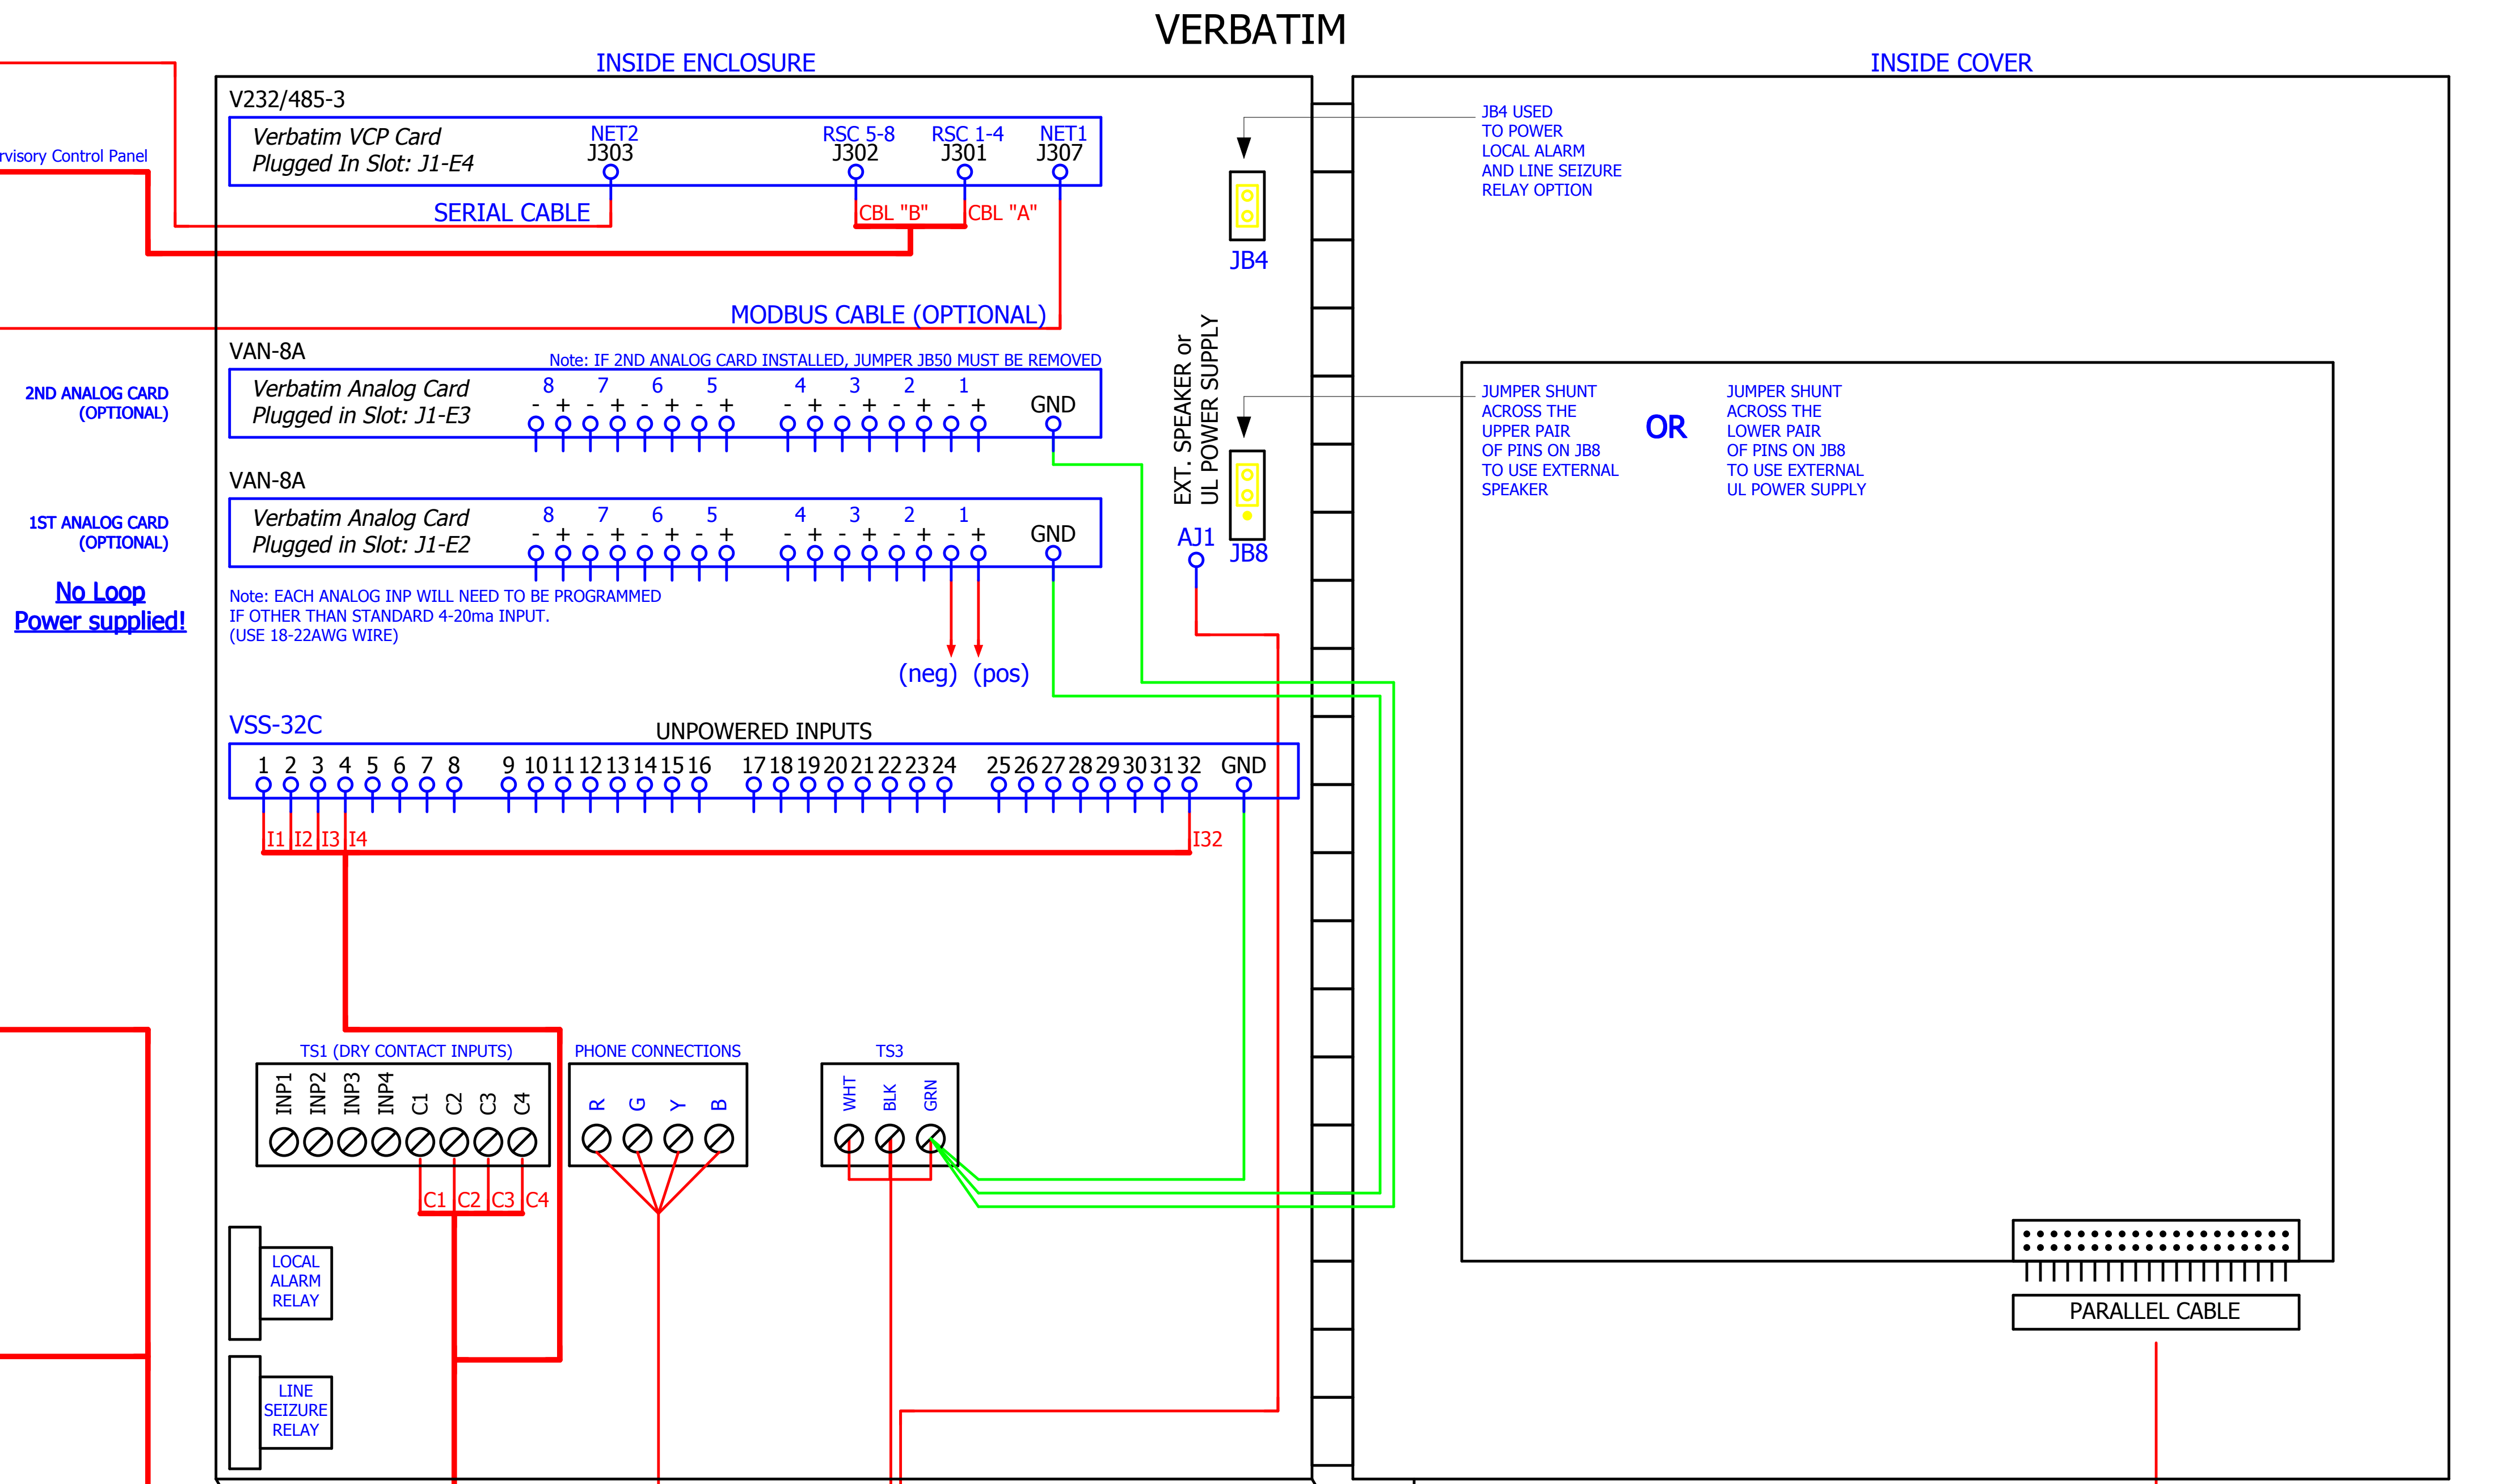

RACO - Remote Alarms & Controls

Customer RACO - Remote Alarms & Controls
 1400 62nd Street
 Emeryville, CA
 Phone 1-800-449-4539
 Fax 1-510-658-6713
 Website www.racomman.com

Project name RACO_Verbatim
 drawing number DRW01062009
 Project description Verbatim

RACO Verbatim	No Enclosure	LAN Phone	Digital Inputs (4 to 32 Input Config. Avail) Shown with: 32 Inputs (304VSS-32C)	Local Alarm Relay Option
			Analog Inputs (1 to 16 Input Config. Avail) Shown with: 16 Inputs (38016VA-2E)	Line Siezure Relay Option
			Communications Option VCP Card - Mobus	
			Digital Outputs Option (4 or 8 Outputs Config. Avail) Shown with: Remote Supervisory Control - 8 Outputs	

Number of pages 3

VRSC Remote Supervisory Control Pnl (Optional)

SERIAL DEVICES

FRONT VIEW

END VIEW