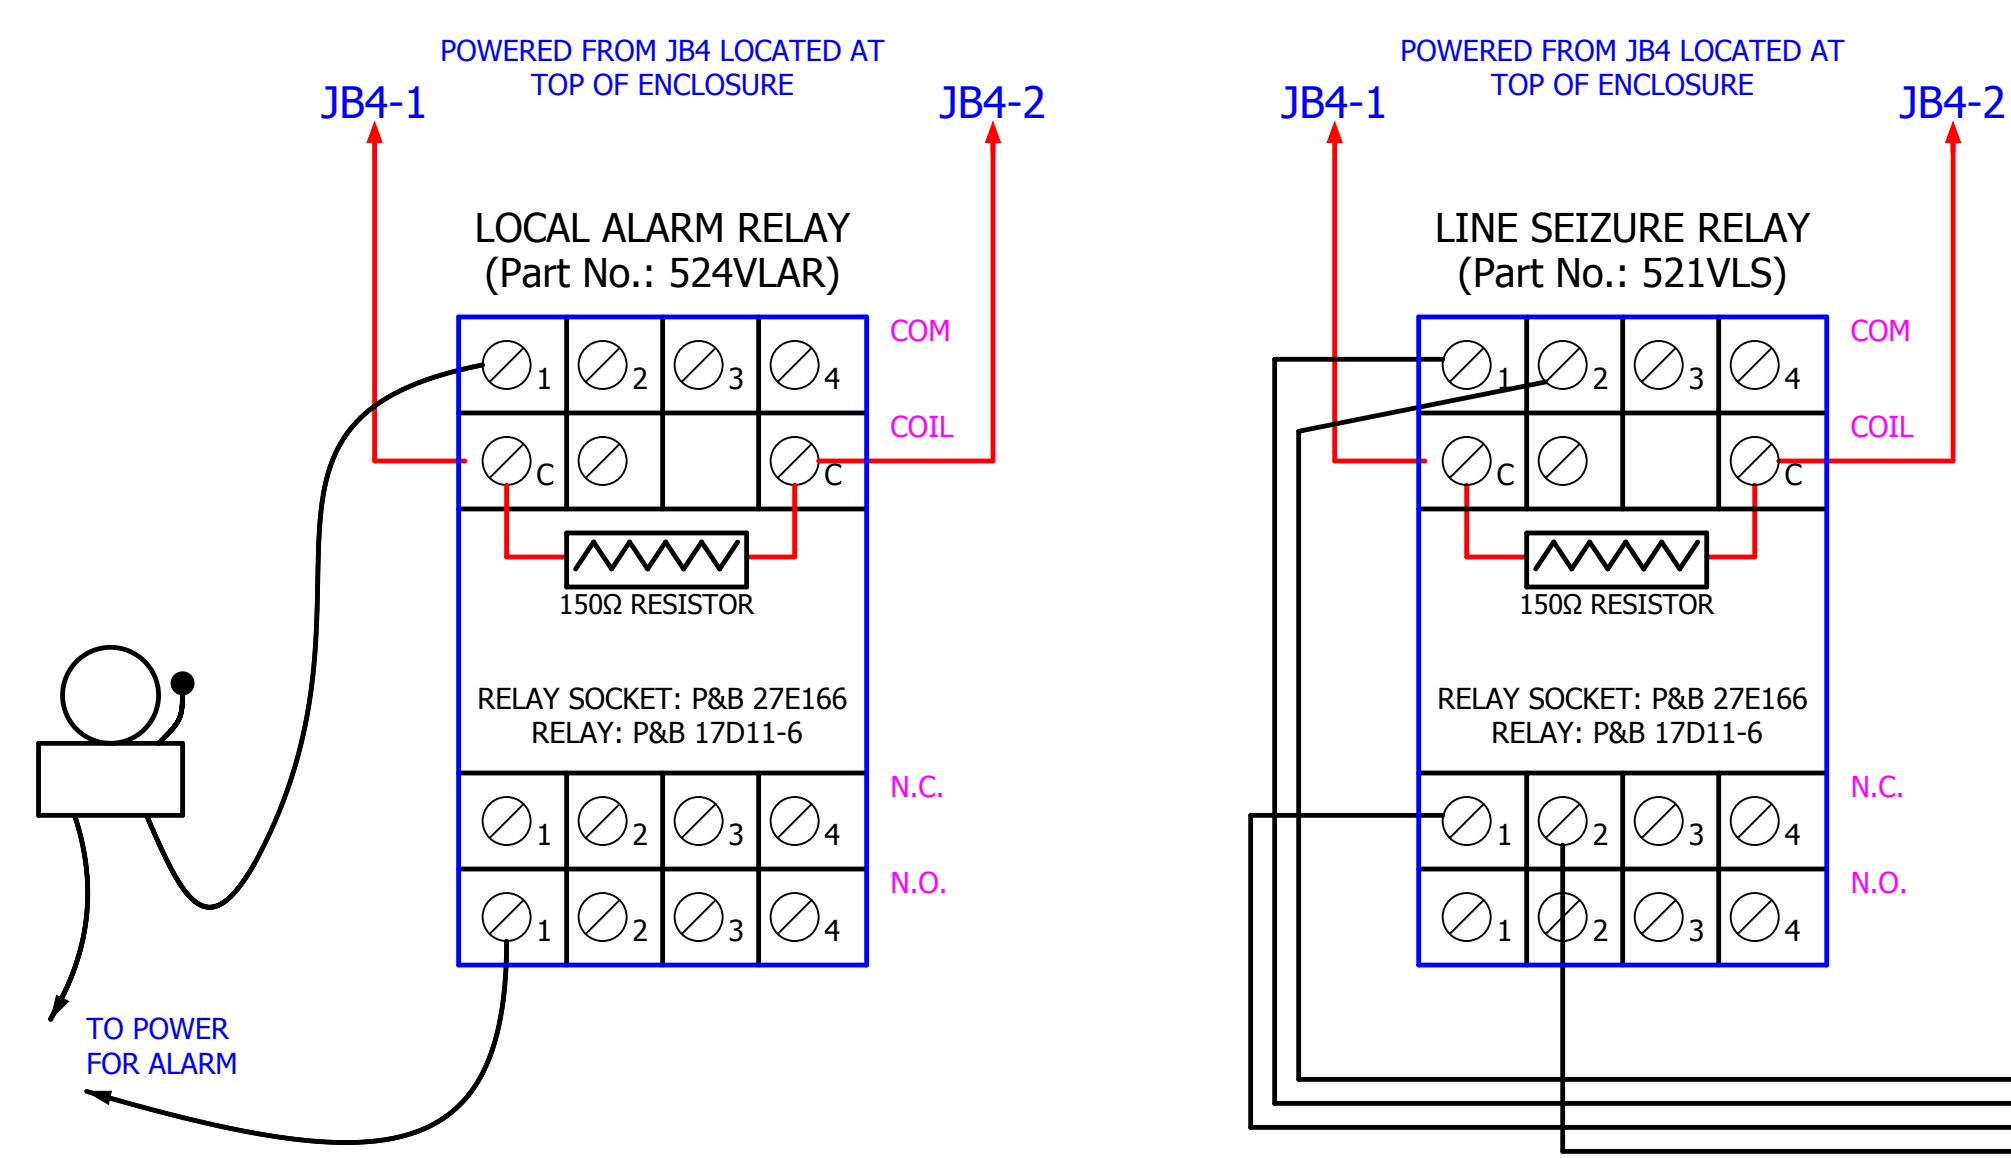

RACO Verbatim	No Enclosure	LAN Phone	Digital Inputs (4 to 32 Input Config. Avail) Shown with: 32 Inputs (304VSS-32C)	Local Alarm Relay Option
			Analog Inputs (1 to 16 Input Config. Avail) Shown with: 16 Inputs (38016VA-2E)	Line Siezure Relay Option
			Communications Option VCP Card - Mobus	
			Digital Outputs Option (4 or 8 Outputs Config. Avail) Shown with: Remote Supervisory Control - 8 Outputs	

Number of pages 3

VRSC Remote Supervisory Control Pnl (Optional)

SERIAL DEVICES

FRONT VIEW

END VIEW