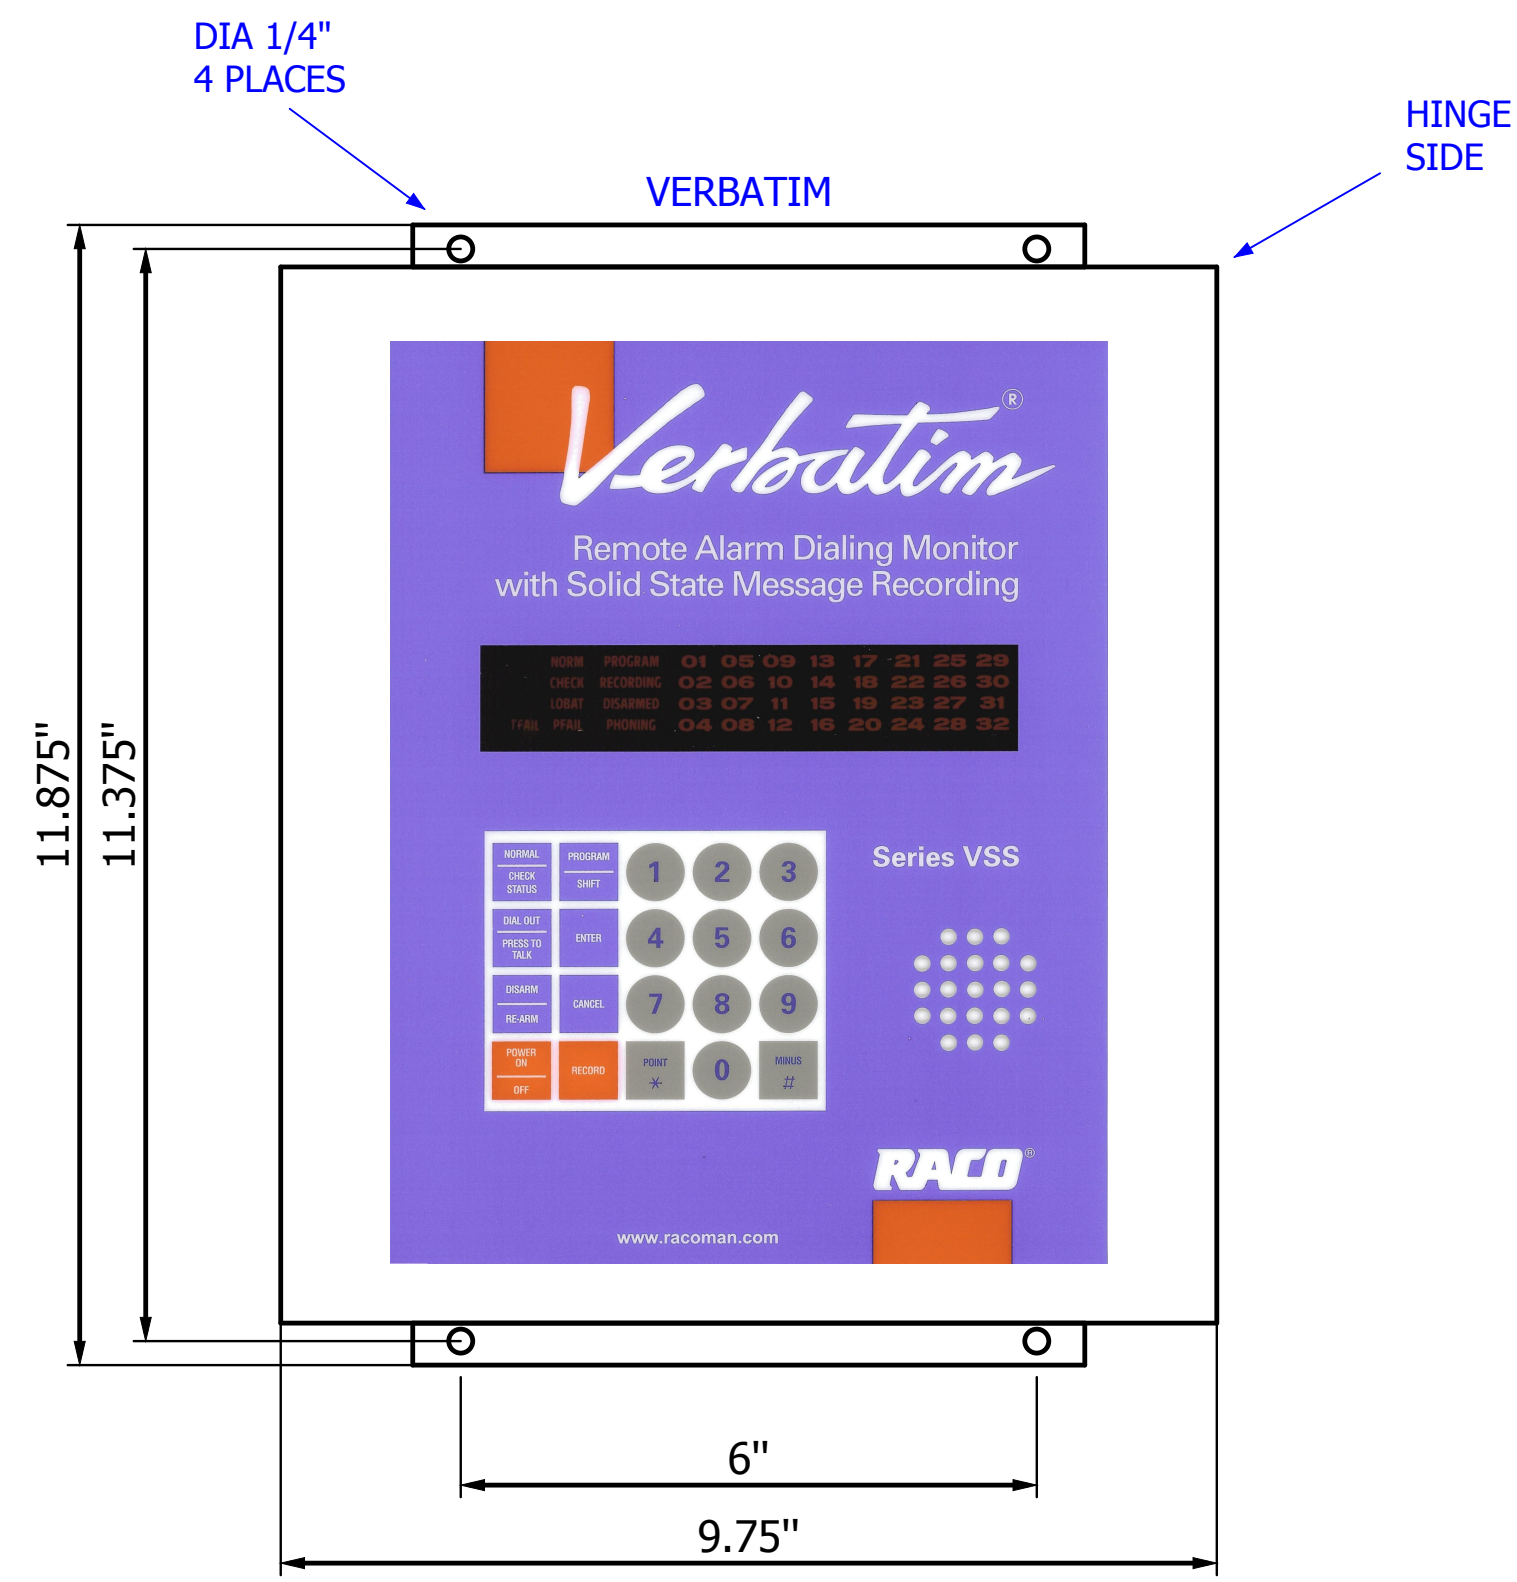

RACO Verbatim	No Enclosure	LAN Phone	Digital Inputs (4 to 32 Input Config. Avail) Shown with: 32 Inputs (304VSS-32C)	Local Alarm Relay Option
			Analog Inputs (1 to 16 Input Config. Avail) Shown with: 16 Inputs (38016VA-2E)	Line Siezure Relay Option
			Communications Option VCP Card - Mobus	
			Digital Outputs Option (4 or 8 Outputs Config. Avail) Shown with: Remote Supervisory Control - 8 Outputs	

Number of pages 3

VRSC Remote Supervisory Control Pnl (Optional)

SERIAL DEVICES

FRONT VIEW

END VIEW