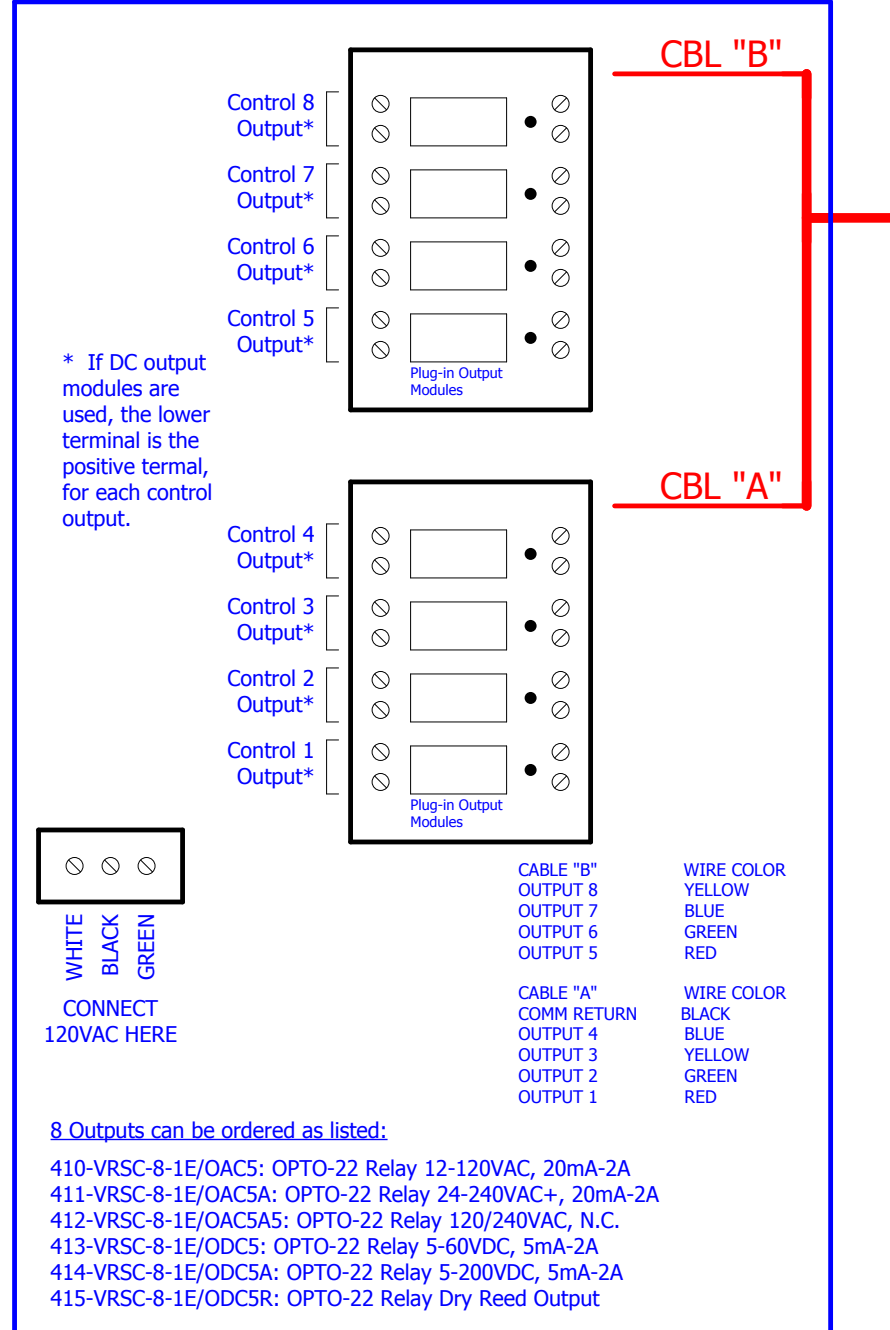

RACO Verbatim	No Enclosure	LAN Phone	Digital Inputs (4 to 32 Input Config. Avail) Shown with: 32 Inputs (304VSS-32C)	Local Alarm Relay Option
			Analog Inputs (1 to 16 Input Config. Avail) Shown with: 16 Inputs (38016VA-2E)	Line Siezure Relay Option
			Communications Option VCP Card - Mobus	
			Digital Outputs Option (4 or 8 Outputs Config. Avail) Shown with: Remote Supervisory Control - 8 Outputs	

Number of pages 3

VRSC Remote Supervisory Control Pnl (Optional)

SERIAL DEVICES

FRONT VIEW

END VIEW