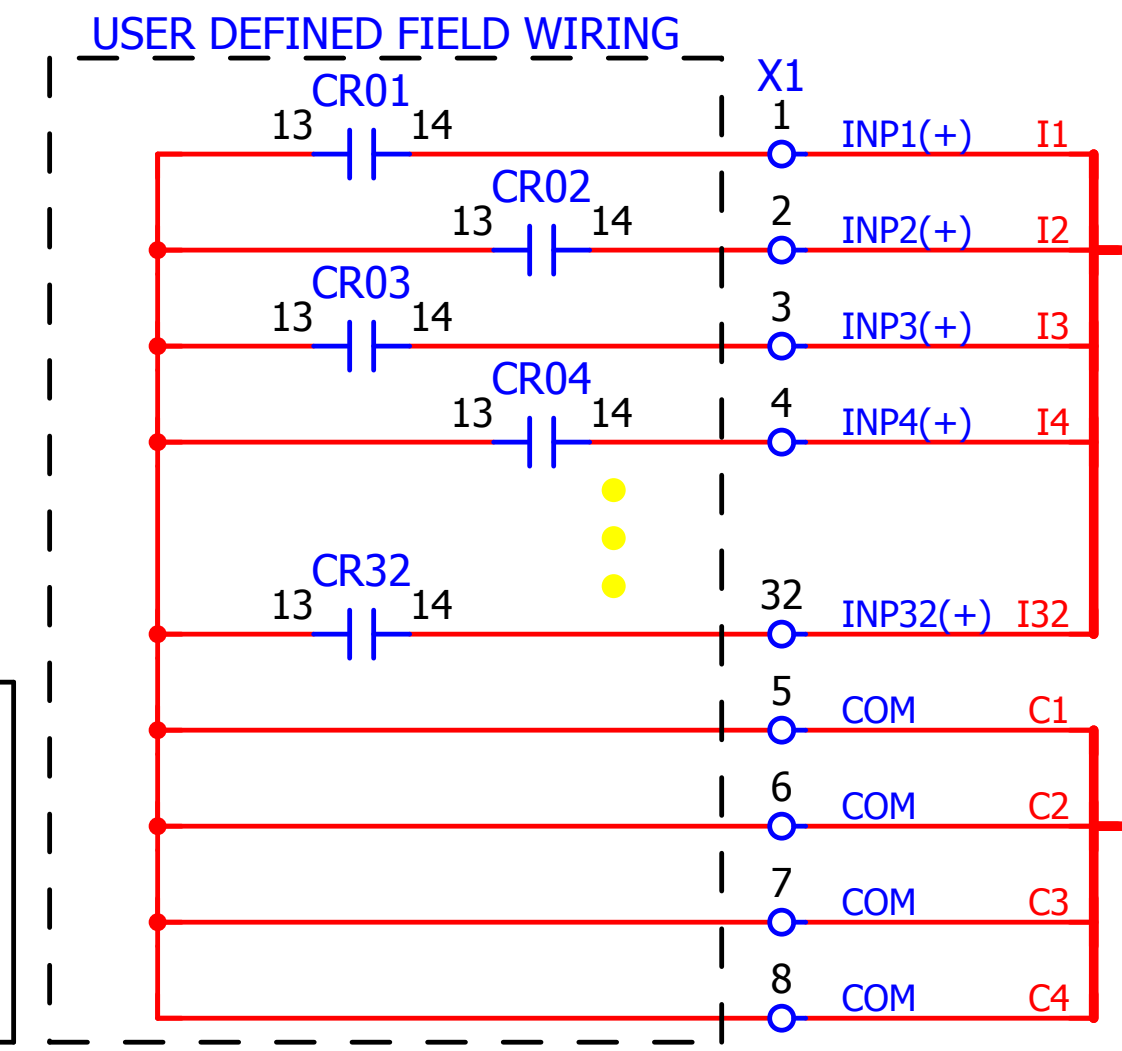

RACO Verbatim	No Enclosure	LAN Phone	Digital Inputs (4 to 32 Input Config. Avail) Shown with: 32 Inputs (304VSS-32C)	Local Alarm Relay Option
			Analog Inputs (1 to 16 Input Config. Avail) Shown with: 16 Inputs (38016VA-2E)	Line Siezure Relay Option
			Communications Option VCP Card - Mobus	
			Digital Outputs Option (4 or 8 Outputs Config. Avail) Shown with: Remote Supervisory Control - 8 Outputs	

Number of pages 3

VRSC Remote Supervisory Control Pnl (Optional)

SERIAL DEVICES

FRONT VIEW

END VIEW