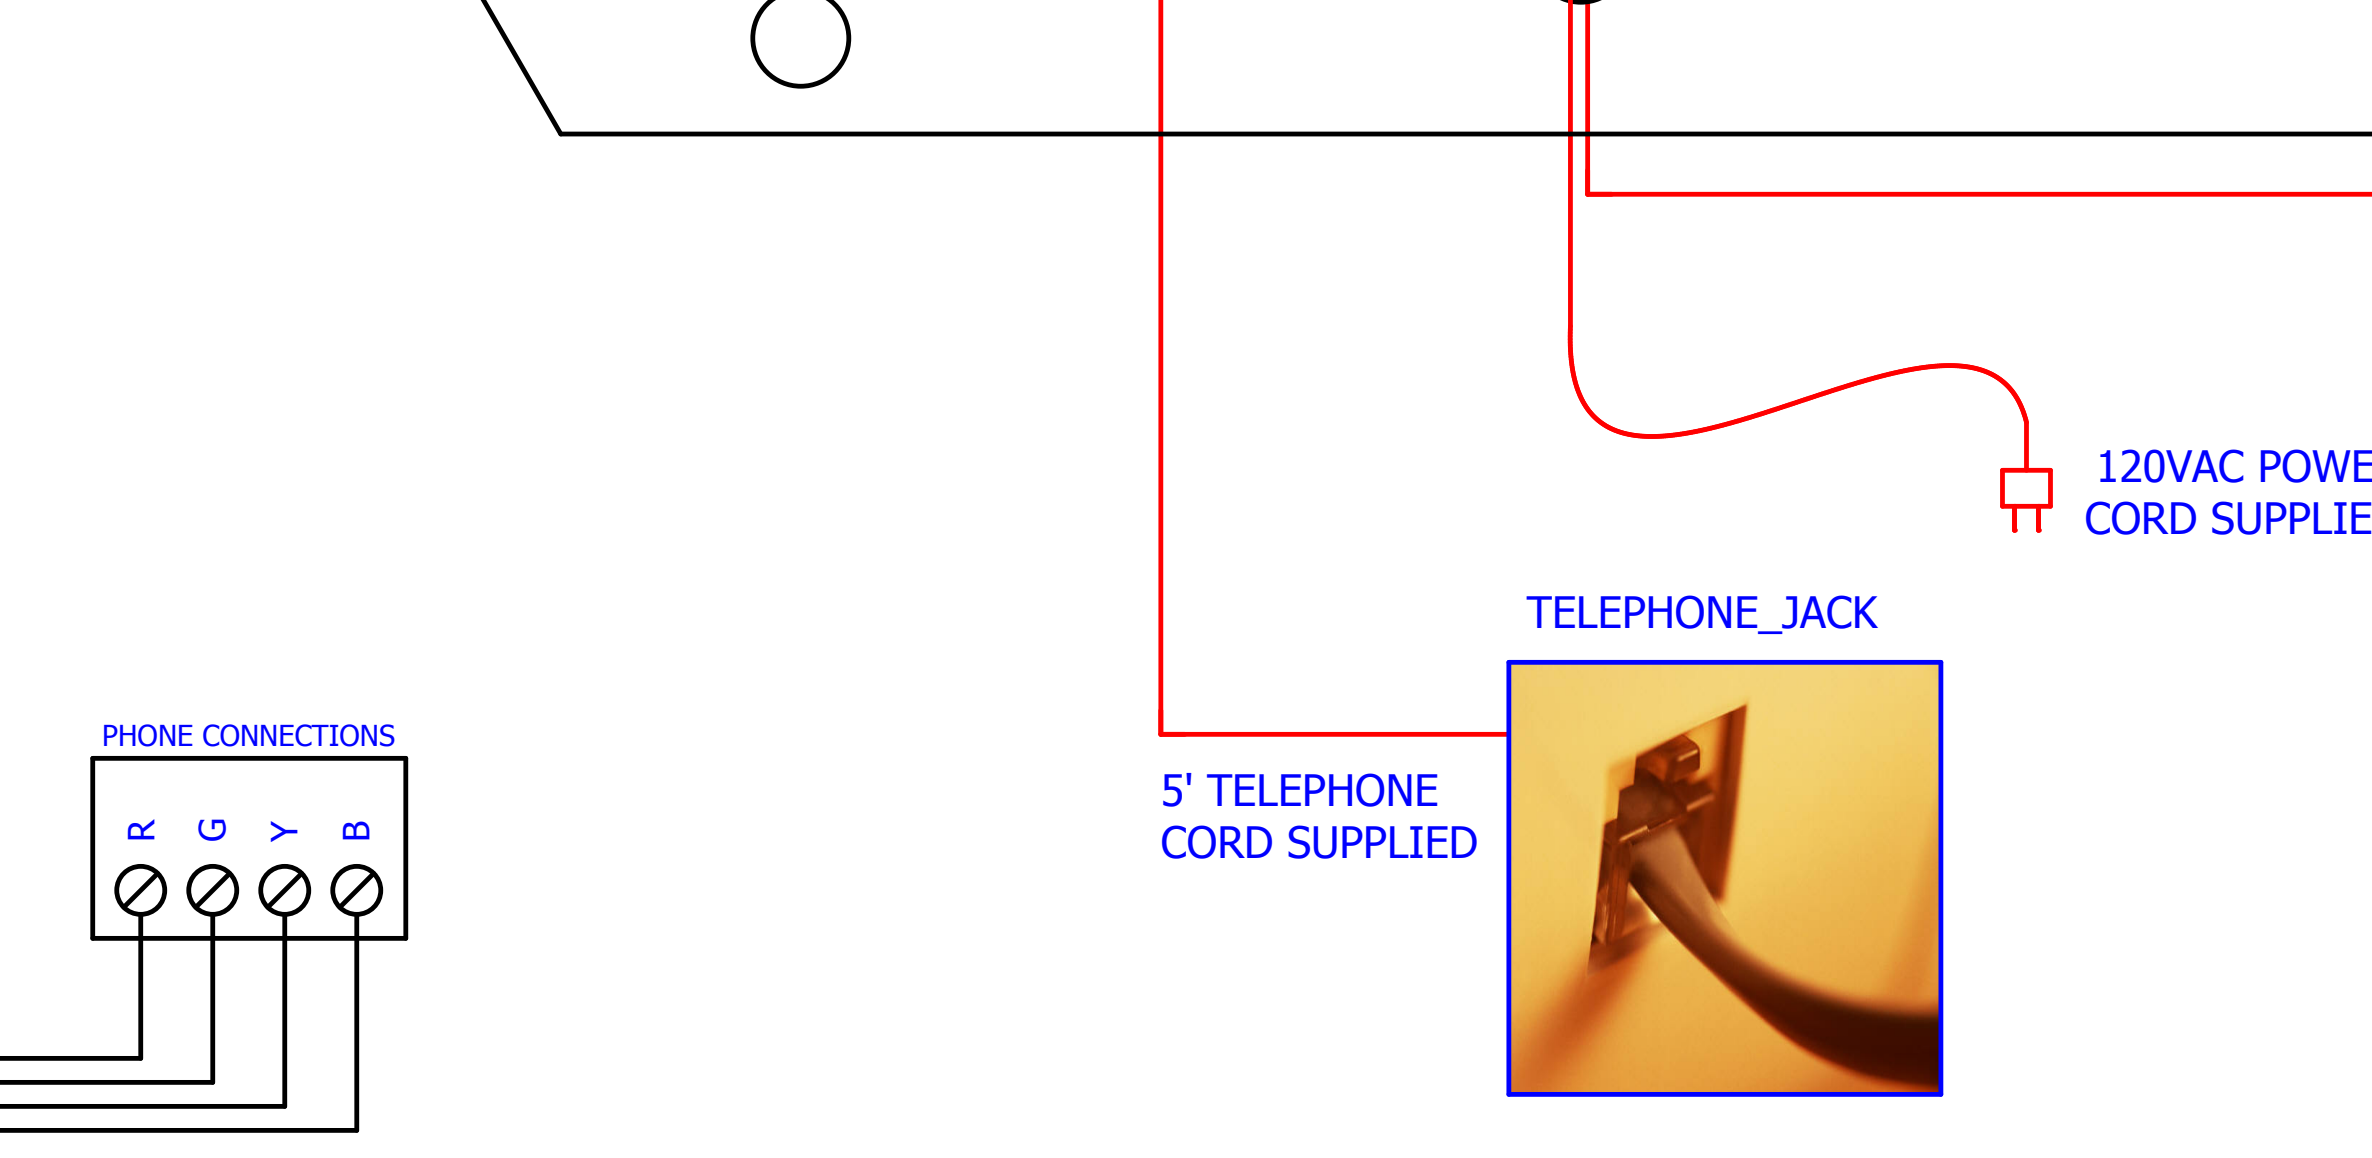

RACO Verbatim NEMA 4X Enclosure LAN Phone
 Digital Inputs (4 to 32 Input Config. Avail)
 Shown with: 32 Inputs (304VSS-32C) Local Alarm Relay Option
 Analog Inputs (1 to 16 Input Config. Avail)
 Shown with: 16 Inputs (38016VA-2E) Line Siezure Relay Option
 Communications Option
 VCP Card - Mobus
 Digital Outputs Option (4 or 8 Outputs Config. Avail)
 Shown with: Remote Supervisory Control - 8 Outputs
 Number of pages 3

VRSC Remote Supervisory Control Pnl (Optional)

SERIAL DEVICES

INSIDE ENCLOSURE

INSIDE COVER

CONNECT UNPOWERED CONTACT INPUTS HERE. "C" TERMINALS ARE COMMON RETURN (USE 18-22AWG)

SAMPLE WIRING SHOWN

NEMA 4X ENCLOSURE OPTIONS