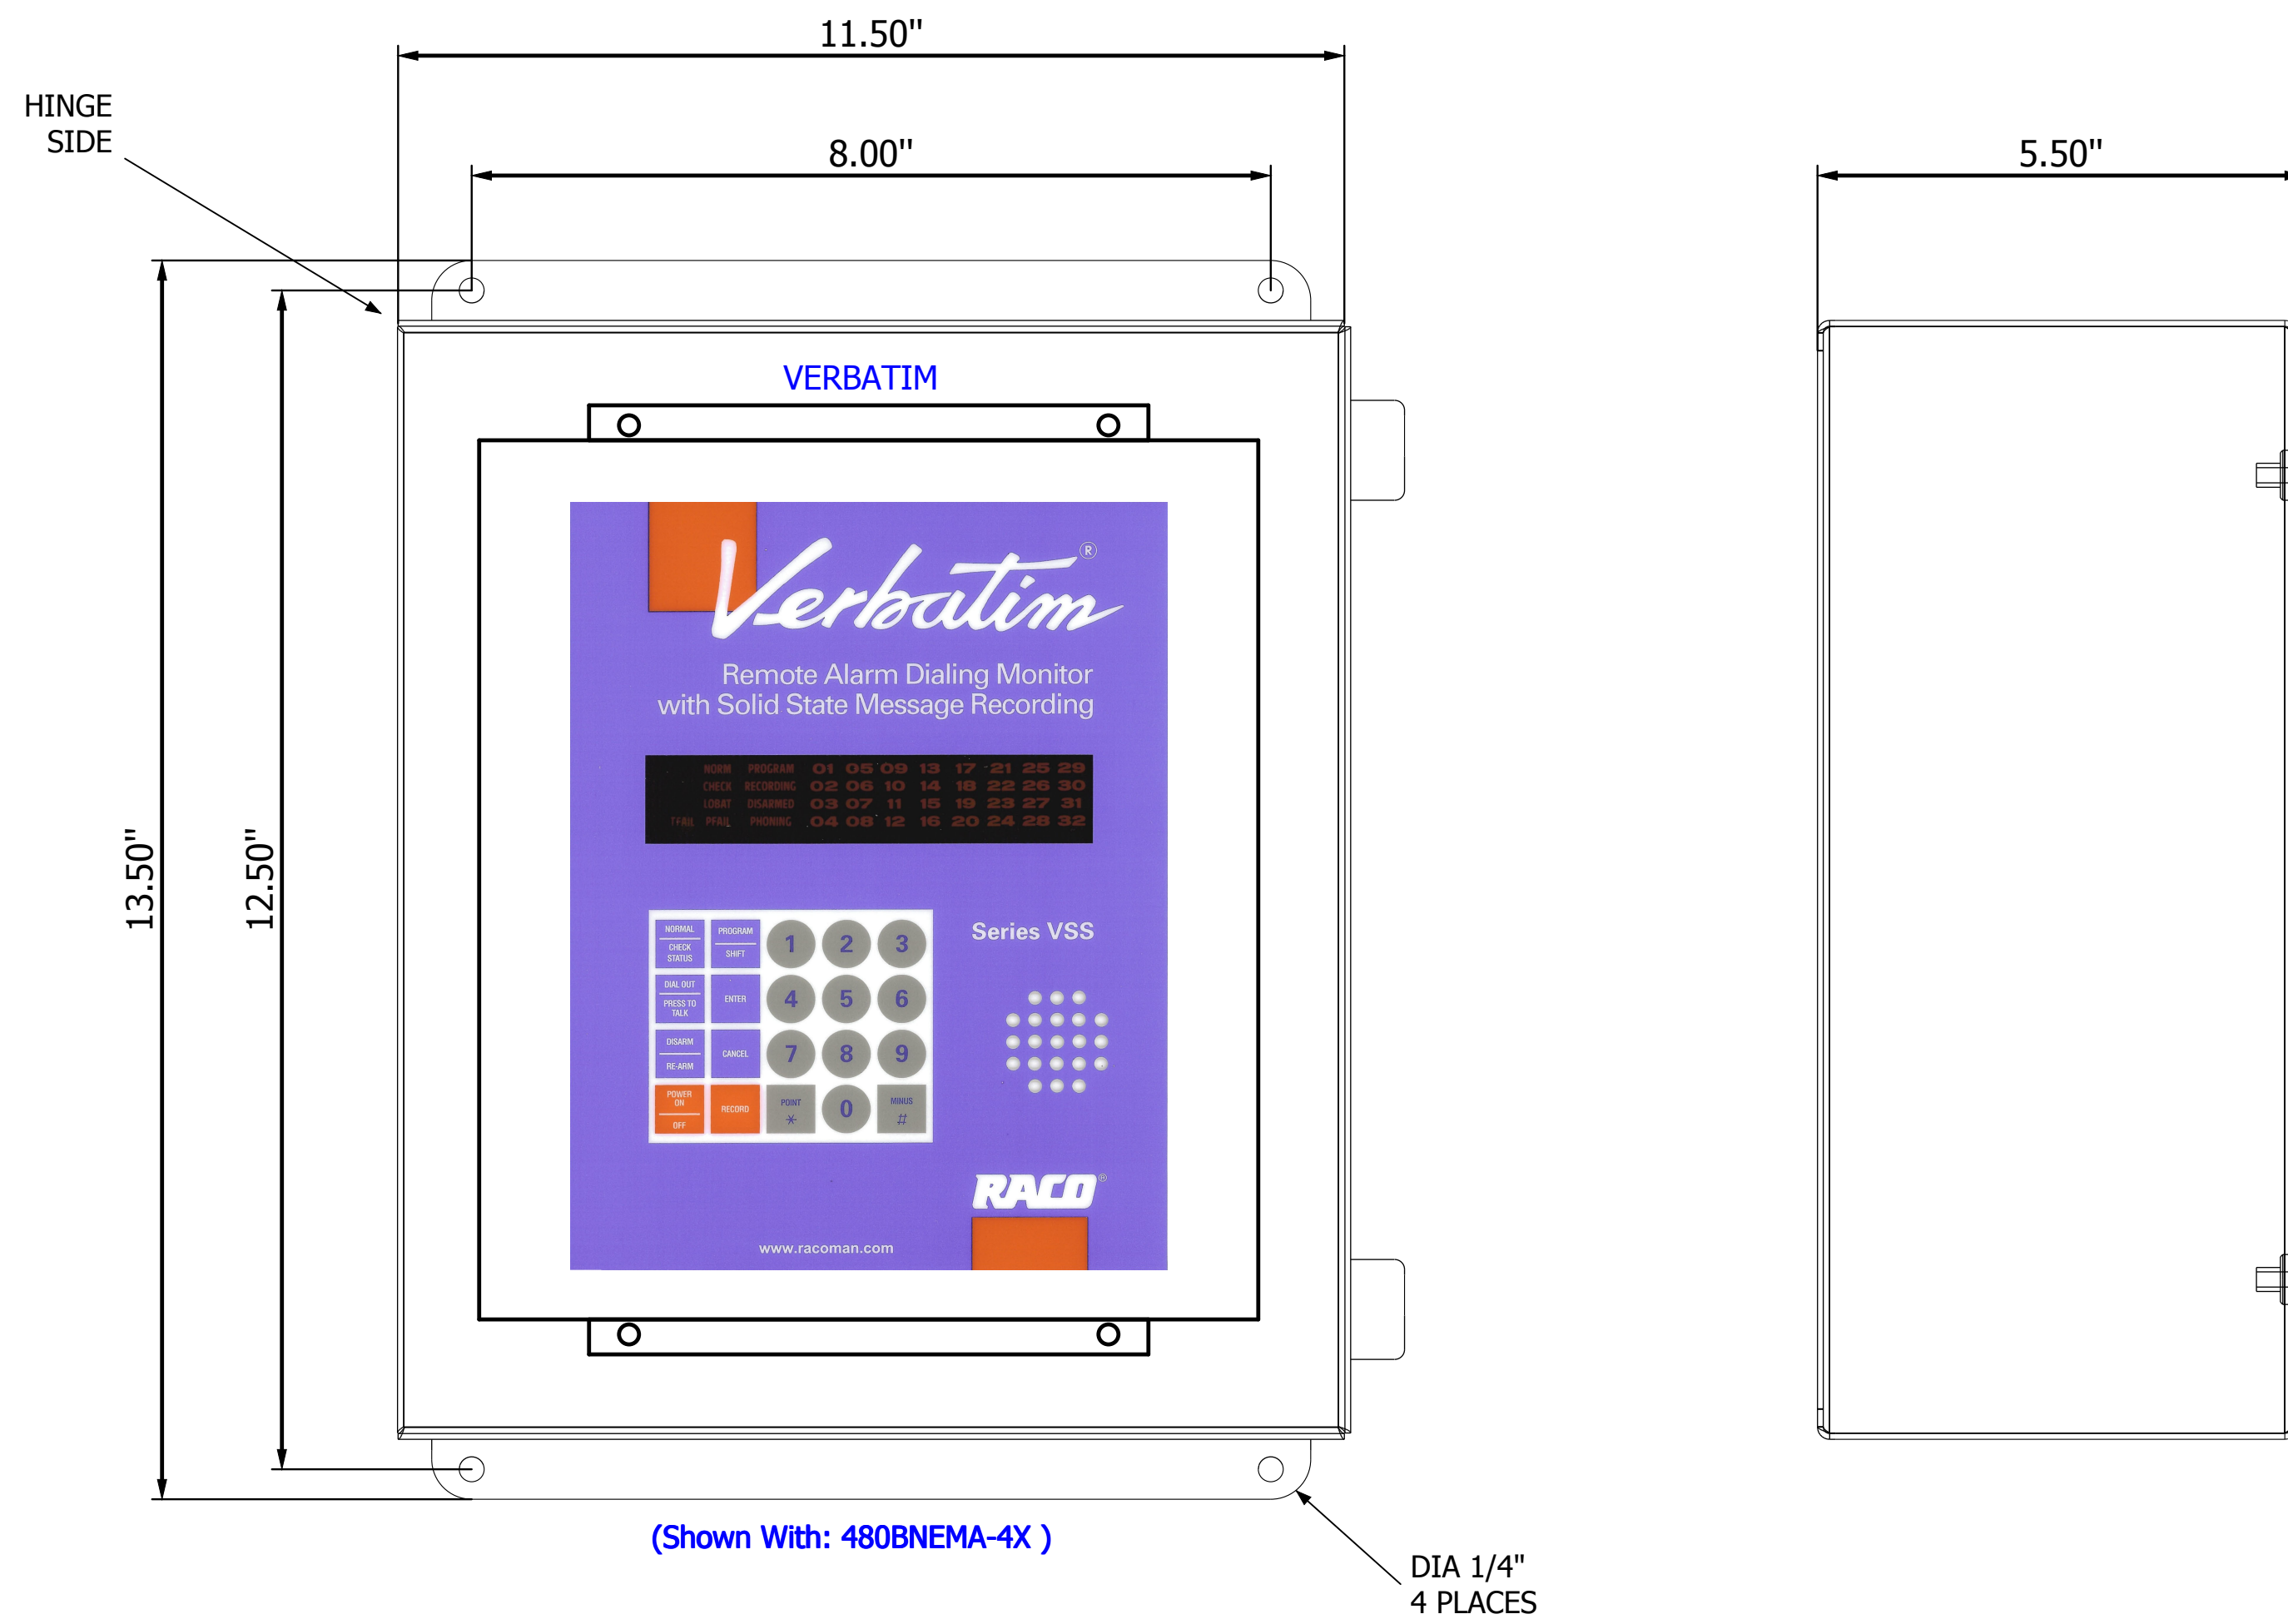

481BNEMA-4XW
Verbatim NEMA 4X Locking Enclosure With Window

FRONT VIEW