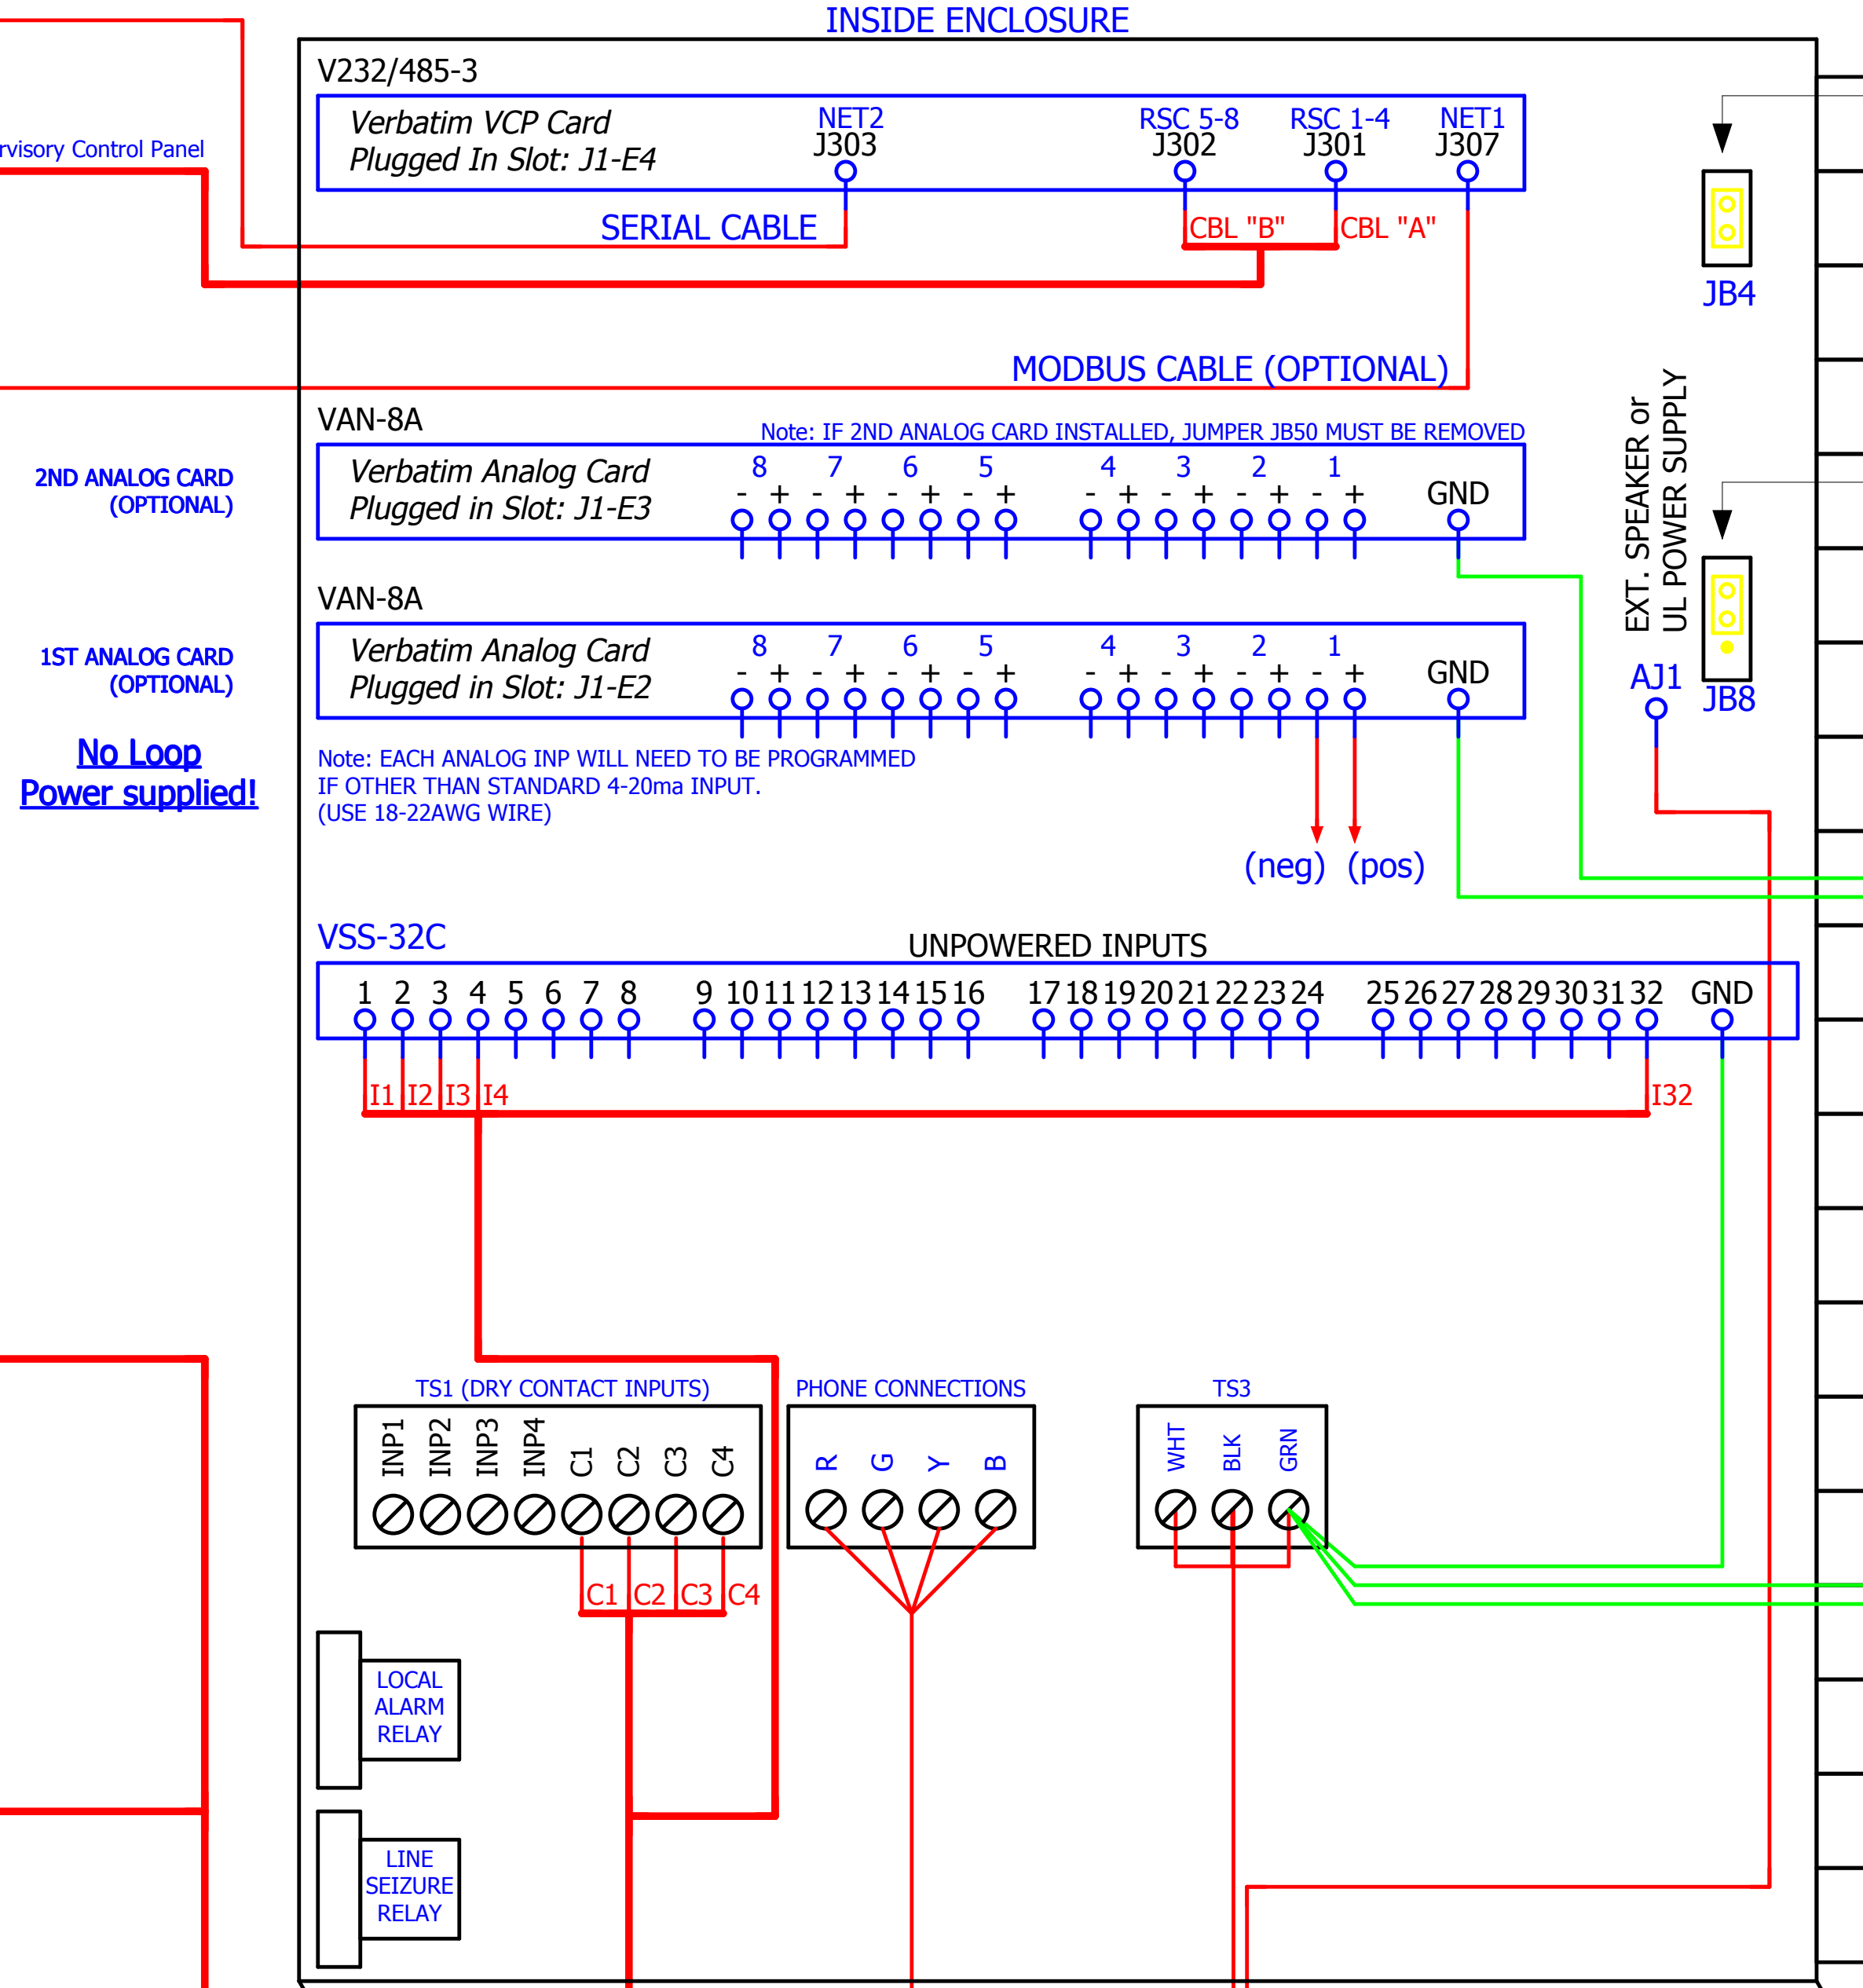

RACO Verbatim NEMA 4X Enclosure LAN Phone
 Digital Inputs (4 to 32 Input Config. Avail)
 Shown with: 32 Inputs (304VSS-32C) Local Alarm Relay Option
 Analog Inputs (1 to 16 Input Config. Avail)
 Shown with: 16 Inputs (38016VA-2E) Line Siezure Relay Option
 Communications Option
 VCP Card - Mobus
 Digital Outputs Option (4 or 8 Outputs Config. Avail)
 Shown with: Remote Supervisory Control - 8 Outputs
 Number of pages 3

VRSC Remote Supervisory Control Pnl (Optional)

SERIAL DEVICES

INSIDE ENCLOSURE

INSIDE COVER

CONNECT UNPOWERED CONTACT INPUTS HERE. "C" TERMINALS ARE COMMON RETURN (USE 18-22AWG)

SAMPLE WIRING SHOWN

NEMA 4X ENCLOSURE OPTIONS