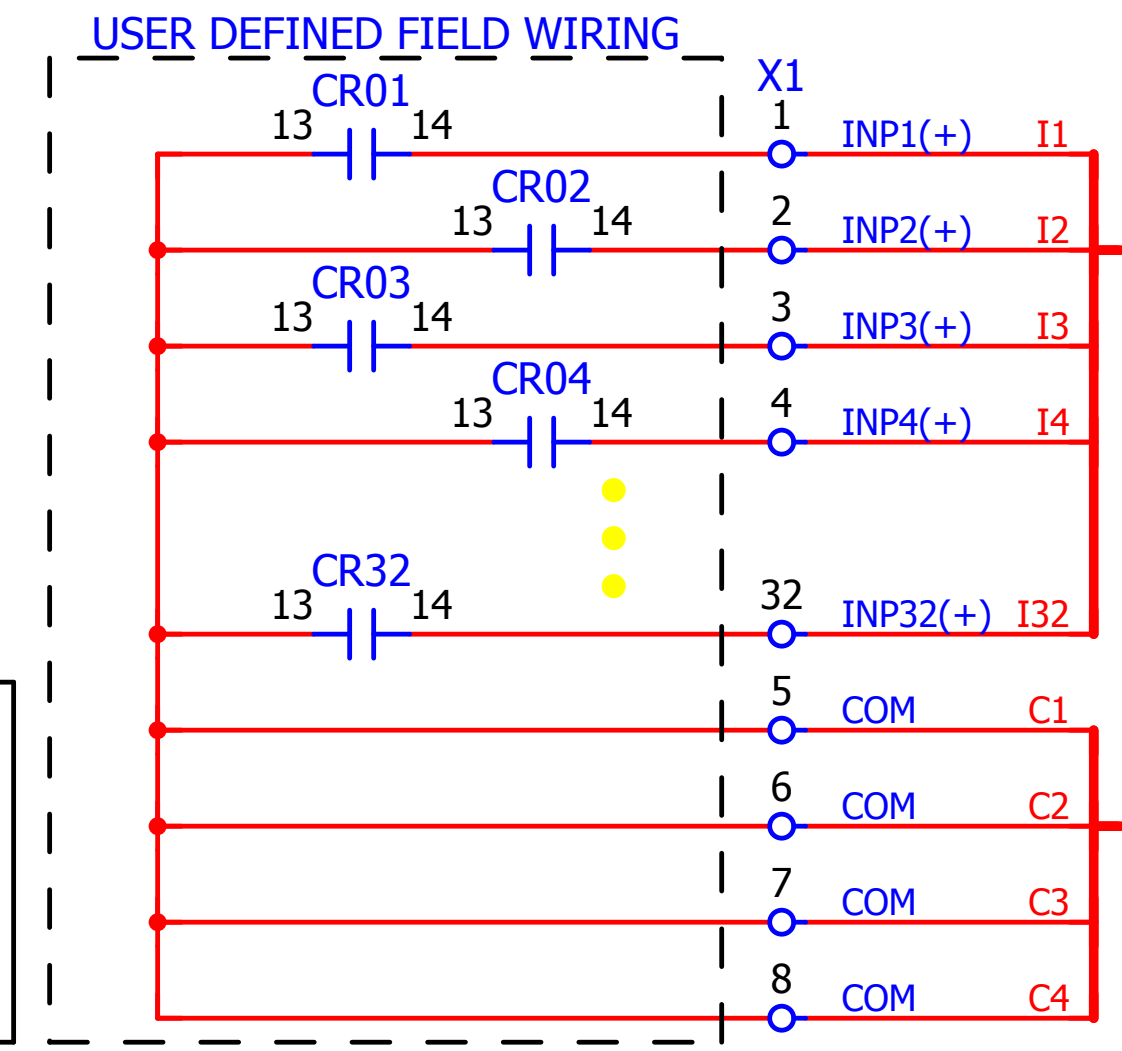

RACO Verbatim NEMA 4X Enclosure LAN Phone
 Digital Inputs (4 to 32 Input Config. Avail)
 Shown with: 32 Inputs (304VSS-32C) Local Alarm Relay Option
 Analog Inputs (1 to 16 Input Config. Avail)
 Shown with: 16 Inputs (38016VA-2E) Line Siezure Relay Option
 Communications Option
 VCP Card - Mobus
 Digital Outputs Option (4 or 8 Outputs Config. Avail)
 Shown with: Remote Supervisory Control - 8 Outputs
 Number of pages 3

VRSC Remote Supervisory Control Pnl (Optional)

SERIAL DEVICES

INSIDE ENCLOSURE

INSIDE COVER

CONNECT UNPOWERED CONTACT INPUTS HERE. "C" TERMINALS ARE COMMON RETURN (USE 18-22AWG)

SAMPLE WIRING SHOWN

NEMA 4X ENCLOSURE OPTIONS