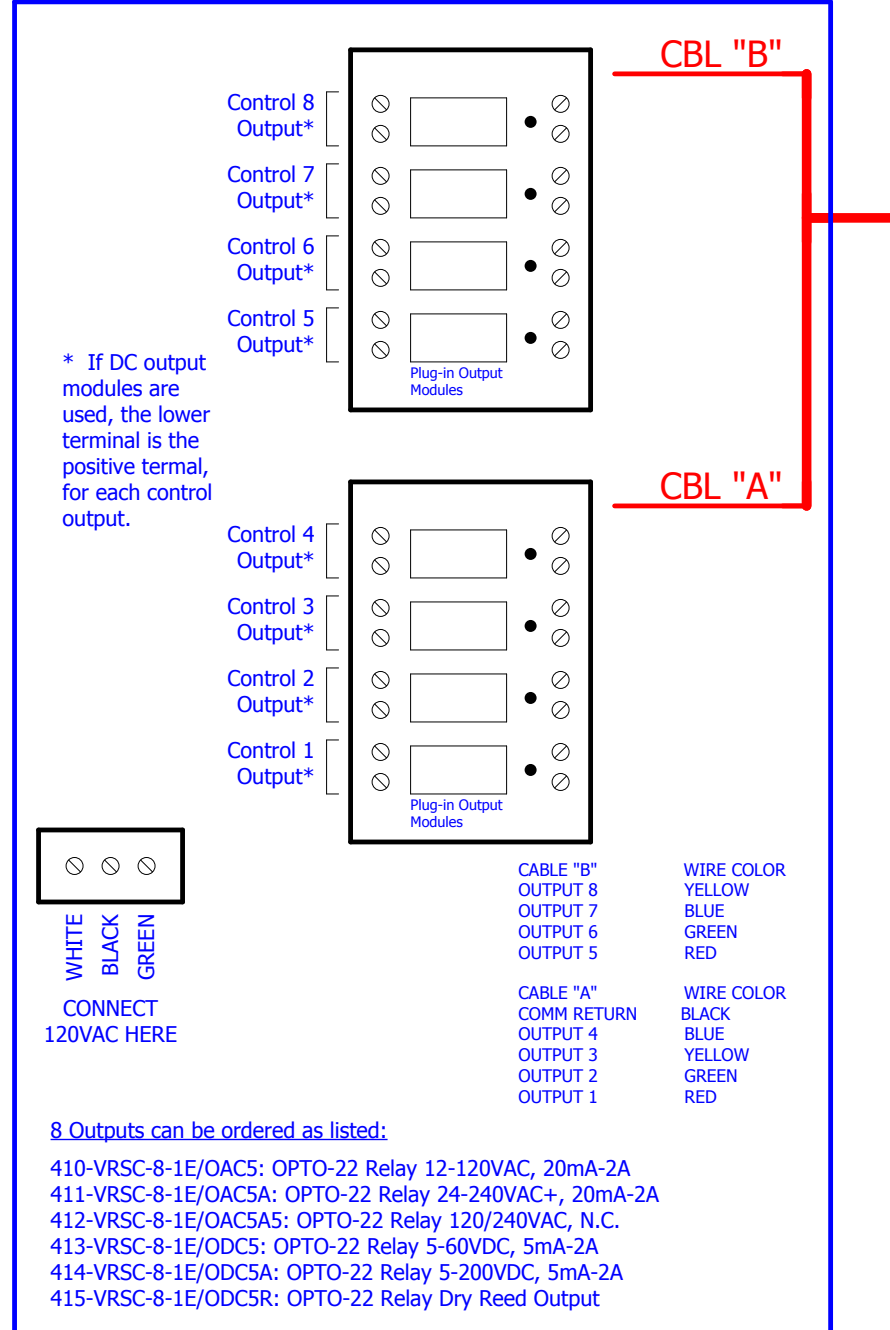

RACO Verbatim NEMA 4X Enclosure LAN Phone
 Digital Inputs (4 to 32 Input Config. Avail)
 Shown with: 32 Inputs (304VSS-32C) Local Alarm Relay Option
 Analog Inputs (1 to 16 Input Config. Avail)
 Shown with: 16 Inputs (38016VA-2E) Line Siezure Relay Option
 Communications Option
 VCP Card - Mobus
 Digital Outputs Option (4 or 8 Outputs Config. Avail)
 Shown with: Remote Supervisory Control - 8 Outputs
 Number of pages 3

VRSC Remote Supervisory Control Pnl (Optional)

SERIAL DEVICES

INSIDE ENCLOSURE

INSIDE COVER

CONNECT UNPOWERED CONTACT INPUTS HERE. "C" TERMINALS ARE COMMON RETURN (USE 18-22AWG)

SAMPLE WIRING SHOWN

NEMA 4X ENCLOSURE OPTIONS