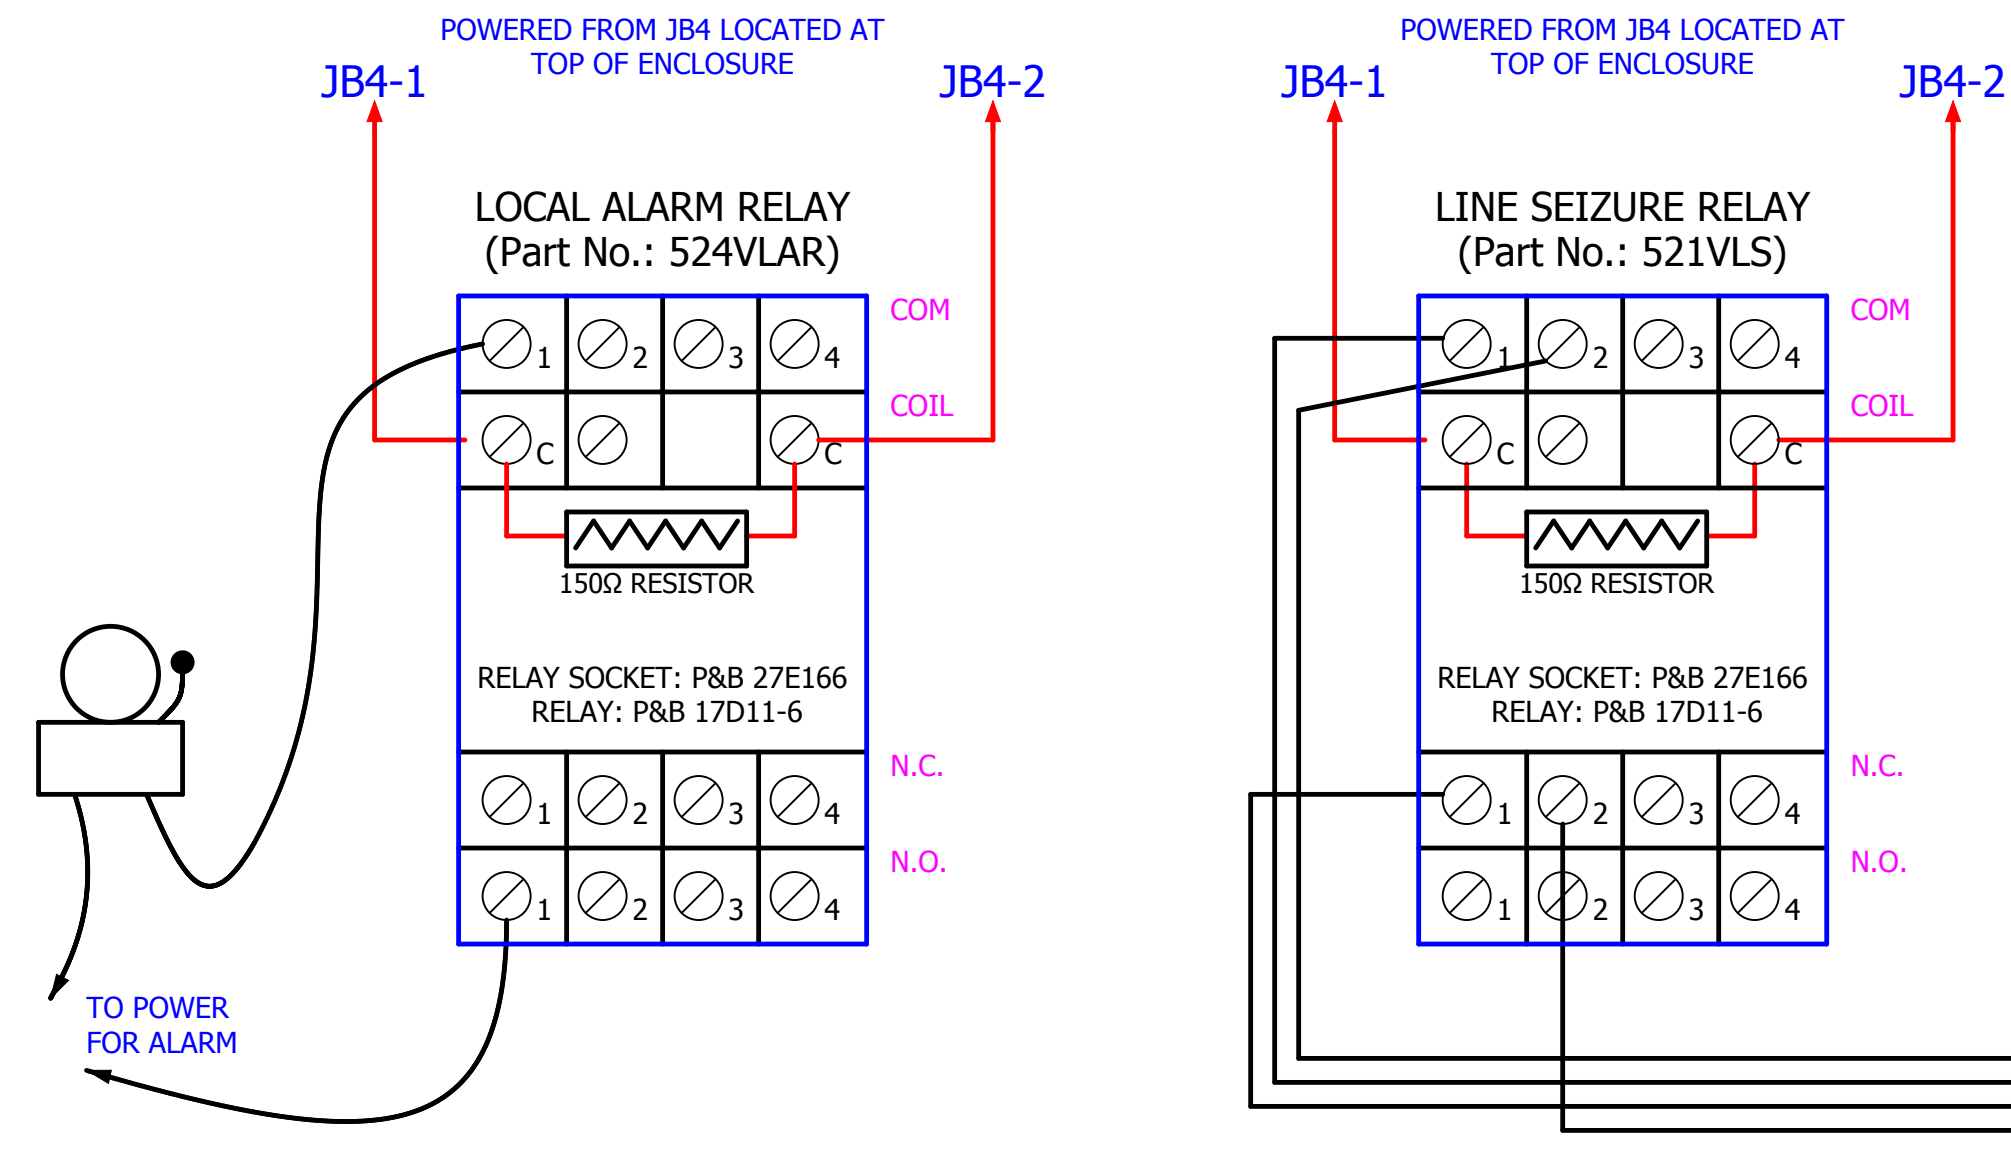

RACO Verbatim NEMA 4X Enclosure LAN Phone
 Digital Inputs (4 to 32 Input Config. Avail)
 Shown with: 32 Inputs (304VSS-32C) Local Alarm Relay Option
 Analog Inputs (1 to 16 Input Config. Avail)
 Shown with: 16 Inputs (38016VA-2E) Line Siezure Relay Option
 Communications Option
 VCP Card - Mobus
 Digital Outputs Option (4 or 8 Outputs Config. Avail)
 Shown with: Remote Supervisory Control - 8 Outputs
 Number of pages 3

VRSC Remote Supervisory Control Pnl (Optional)

SERIAL DEVICES

INSIDE ENCLOSURE

INSIDE COVER

CONNECT UNPOWERED CONTACT INPUTS HERE. "C" TERMINALS ARE COMMON RETURN (USE 18-22AWG)

SAMPLE WIRING SHOWN

NEMA 4X ENCLOSURE OPTIONS