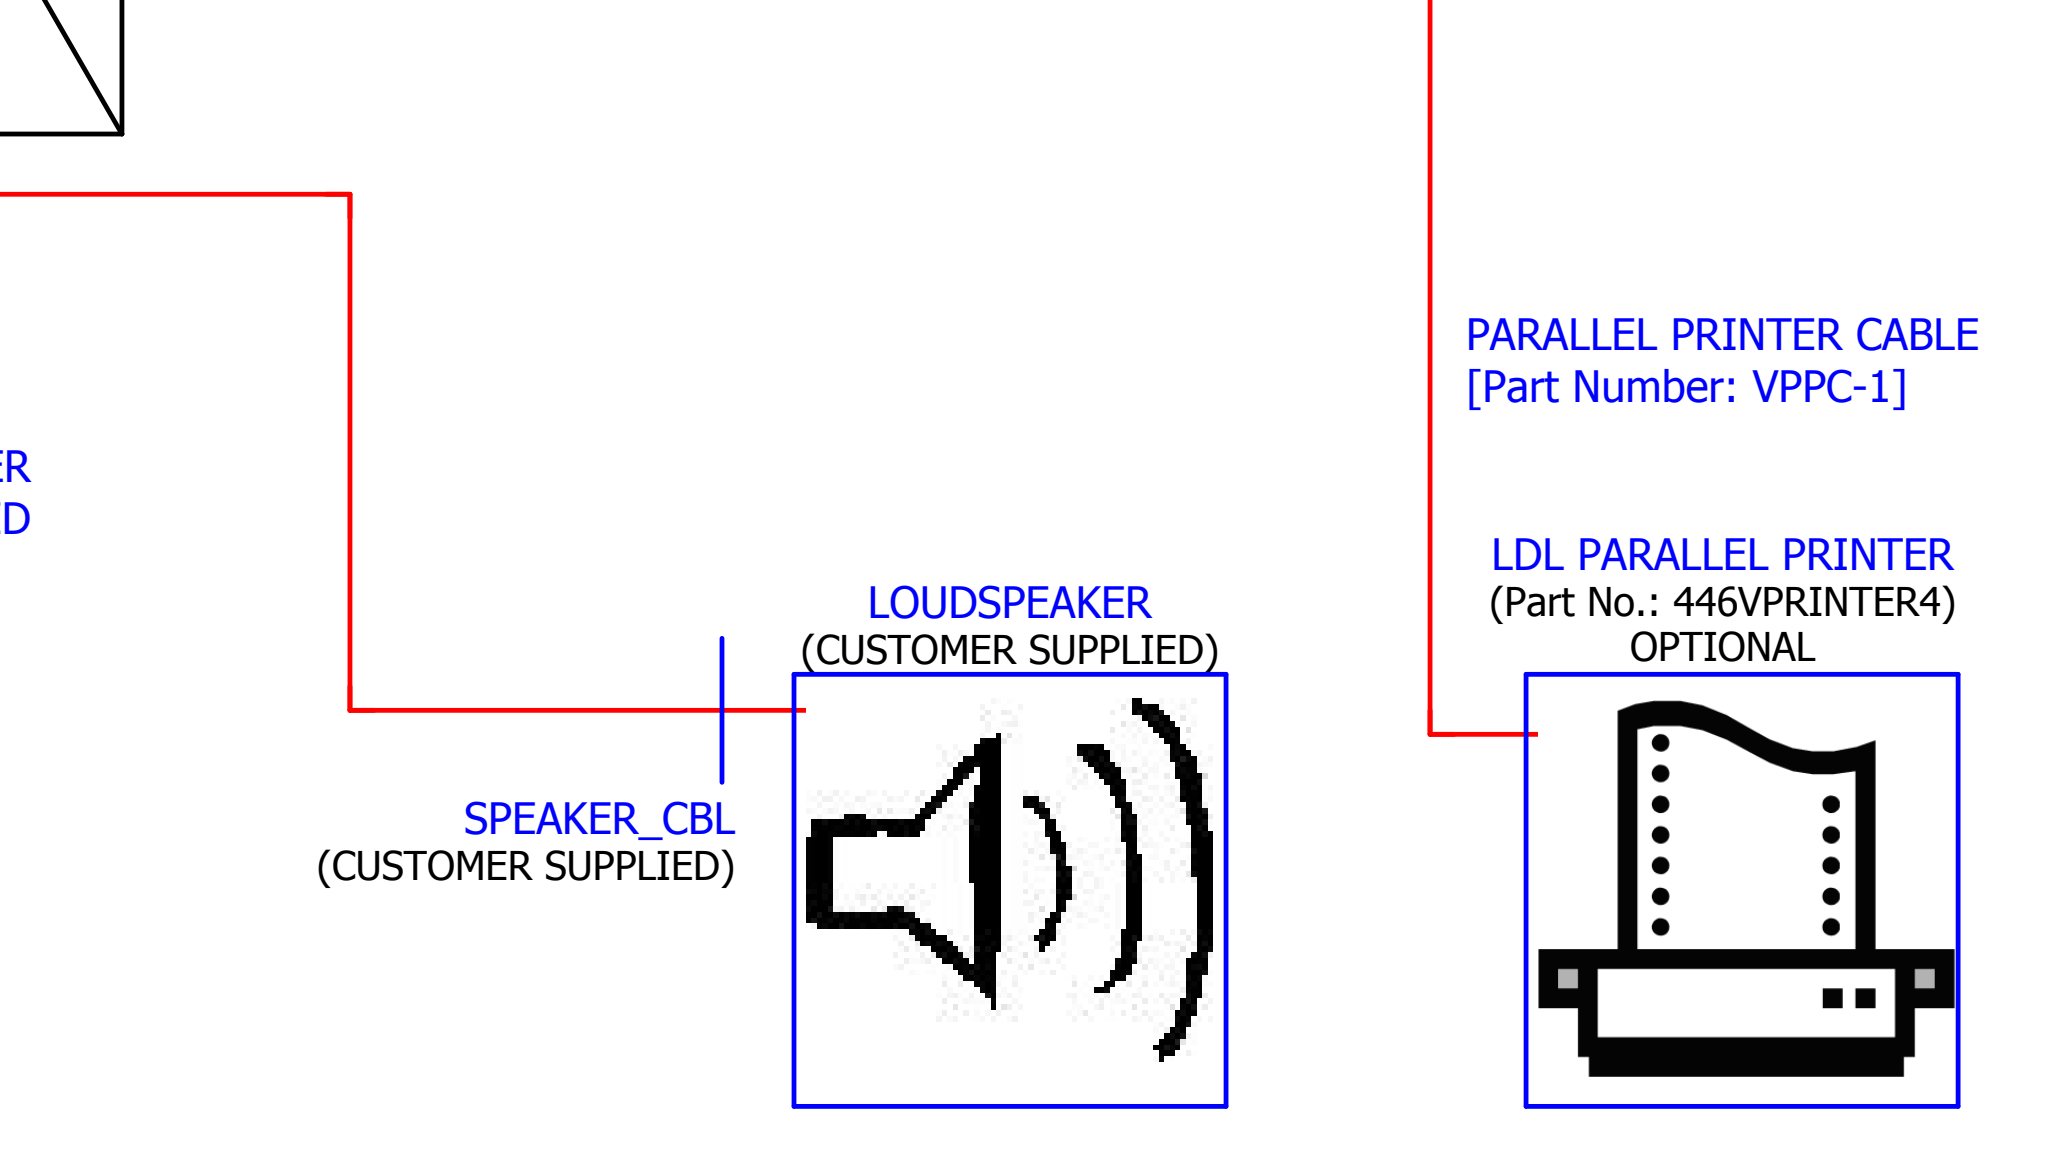

RACO Verbatim NEMA 4X Enclosure LAN Phone
 Digital Inputs (4 to 32 Input Config. Avail)
 Shown with: 32 Inputs (304VSS-32C) Local Alarm Relay Option
 Analog Inputs (1 to 16 Input Config. Avail)
 Shown with: 16 Inputs (38016VA-2E) Line Siezure Relay Option
 Communications Option
 VCP Card - Mobus
 Digital Outputs Option (4 or 8 Outputs Config. Avail)
 Shown with: Remote Supervisory Control - 8 Outputs
 Number of pages 3

VRSC Remote Supervisory Control Pnl (Optional)

SERIAL DEVICES

INSIDE ENCLOSURE

INSIDE COVER

CONNECT UNPOWERED CONTACT INPUTS HERE. "C" TERMINALS ARE COMMON RETURN (USE 18-22AWG)

SAMPLE WIRING SHOWN

NEMA 4X ENCLOSURE OPTIONS