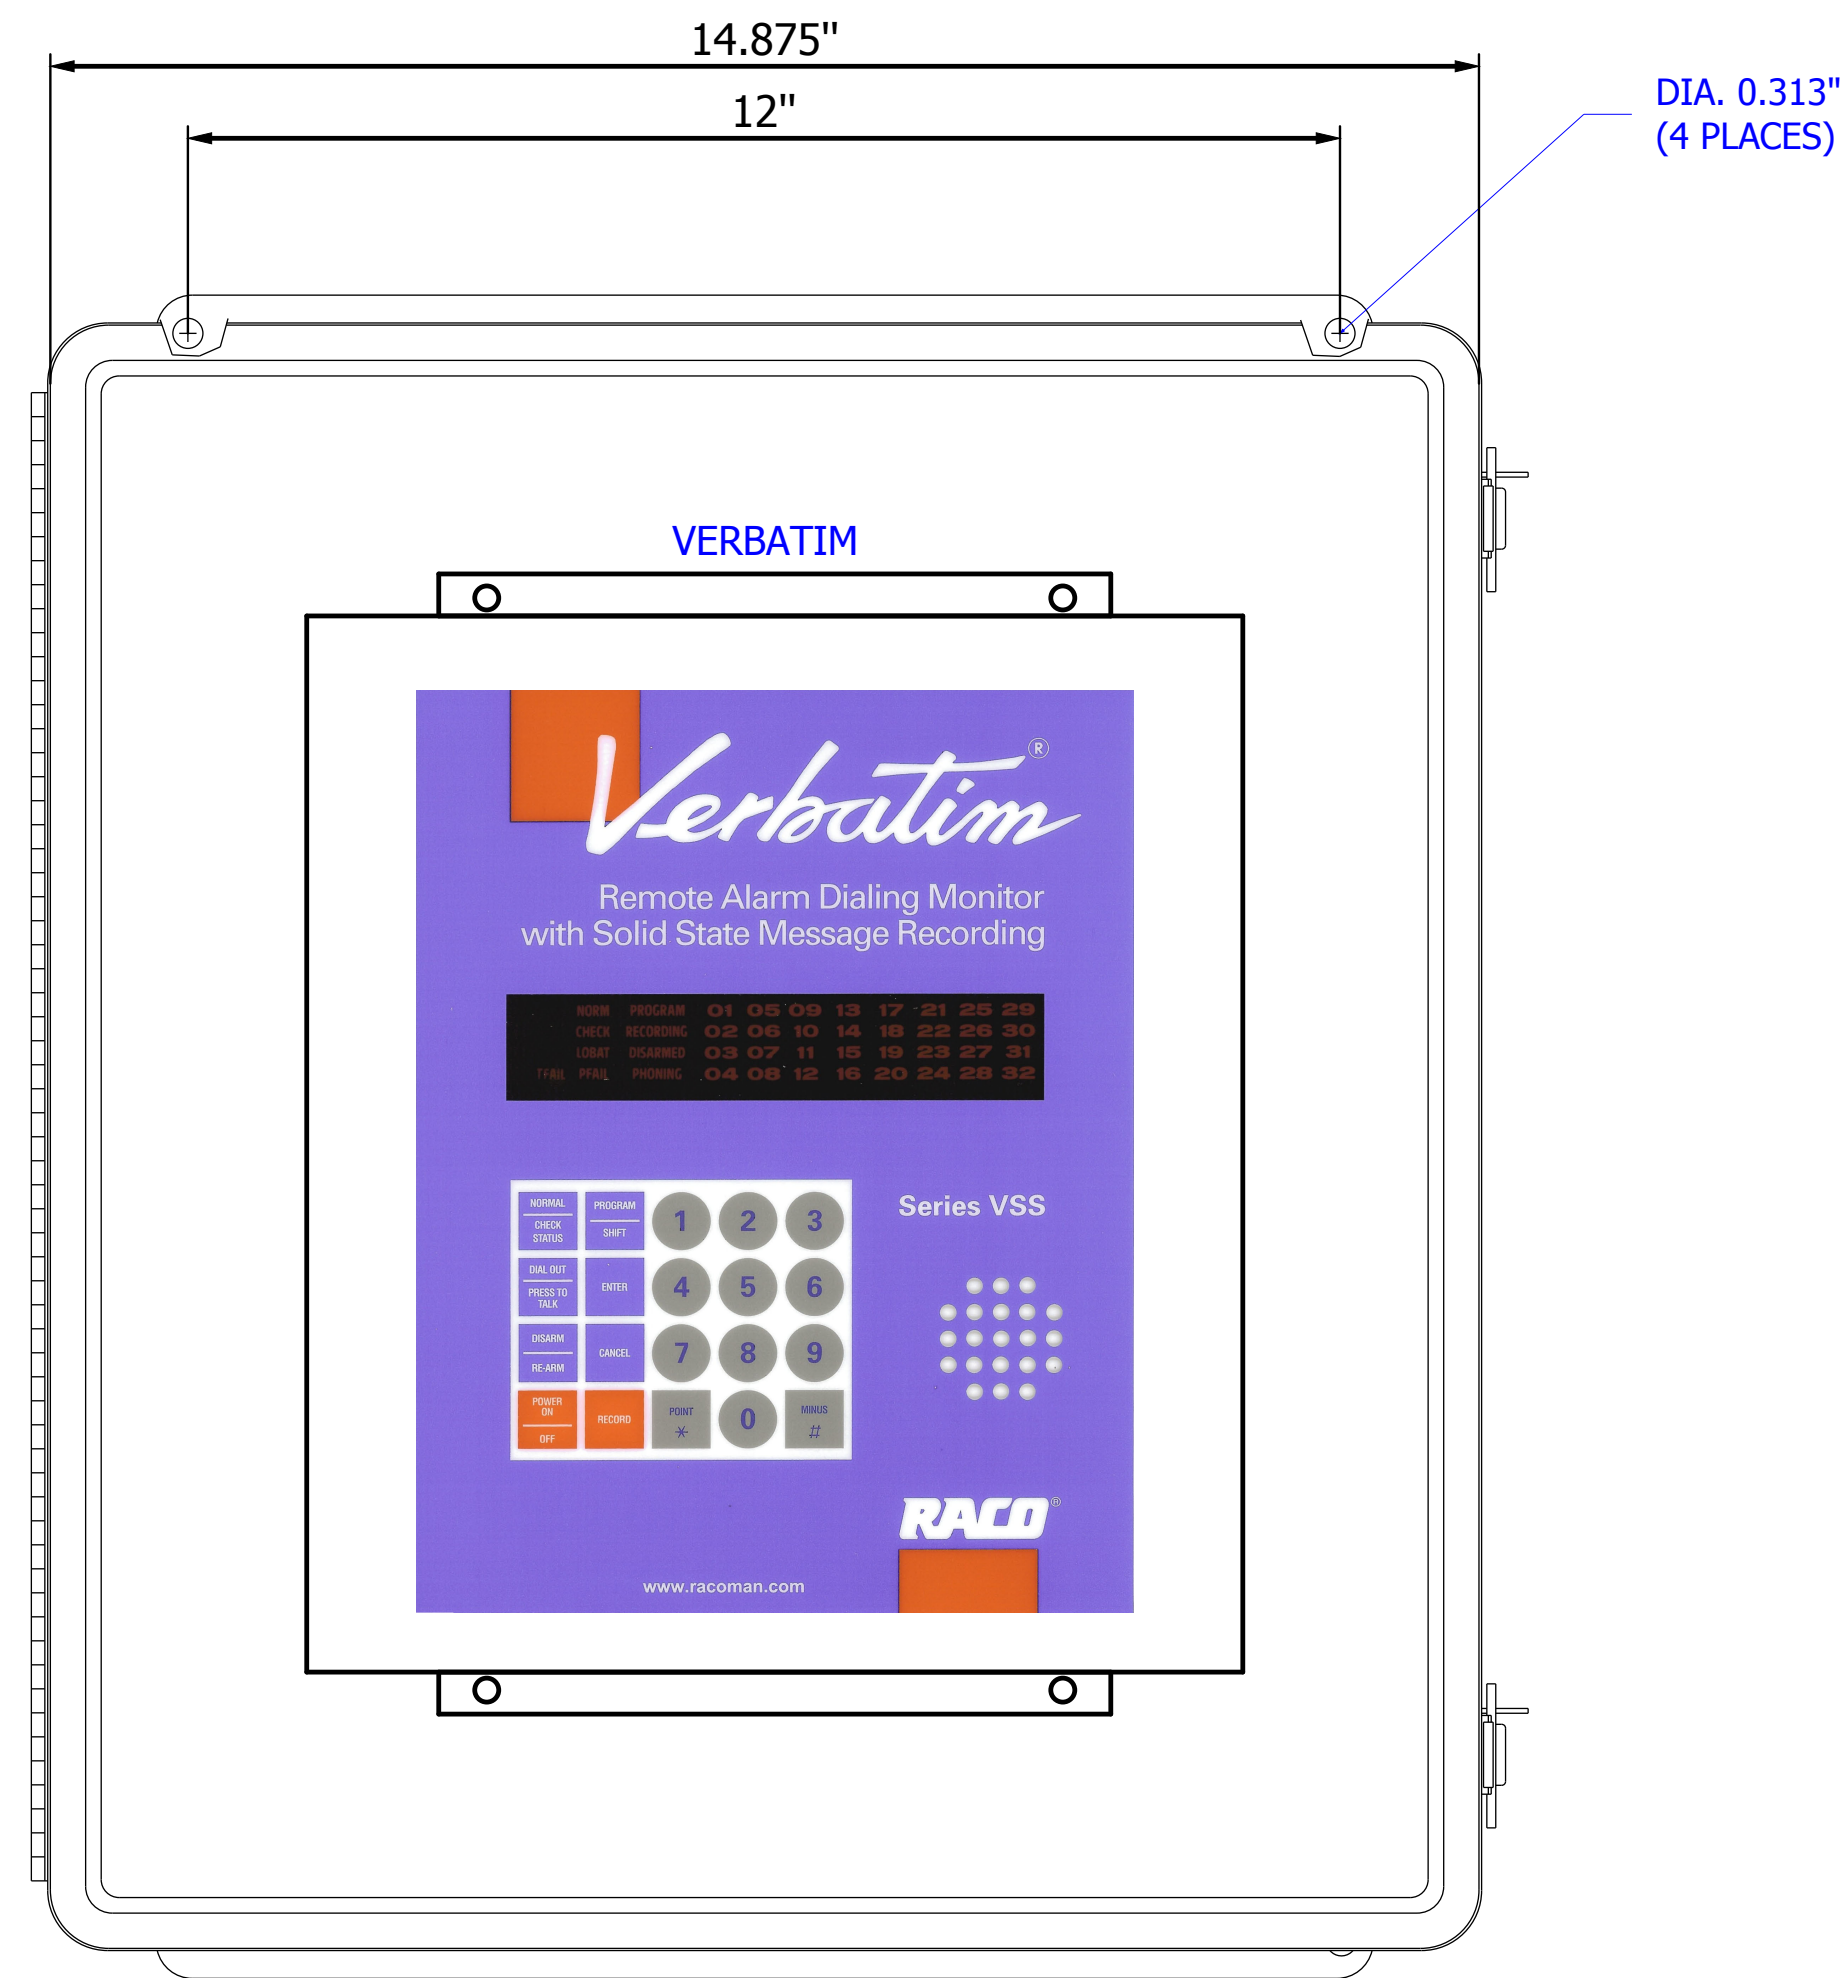

SERIAL DEVICES

VERBATIM

INSIDE COVER

CONNECT UNPOWERED CONTACT INPUTS HERE. "C" TERMINALS ARE COMMON RETURN (USE 18-22AWG)

SAMPLE WIRING SHOWN

INSIDE LEFT COVER VIEW

INSIDE RIGHT COVER VIEW

SIDE VIEW (RIGHT)

END VIEW