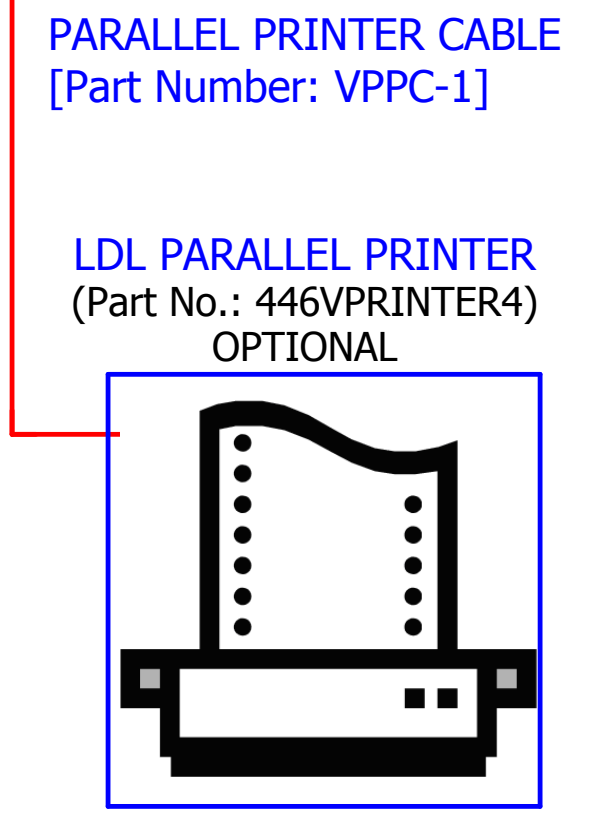

SERIAL DEVICES

VERBATIM

INSIDE COVER

CONNECT UNPOWERED CONTACT INPUTS HERE. "C" TERMINALS ARE COMMON RETURN (USE 18-22AWG)

SAMPLE WIRING SHOWN

INSIDE LEFT COVER VIEW

INSIDE RIGHT COVER VIEW

SIDE VIEW (RIGHT)