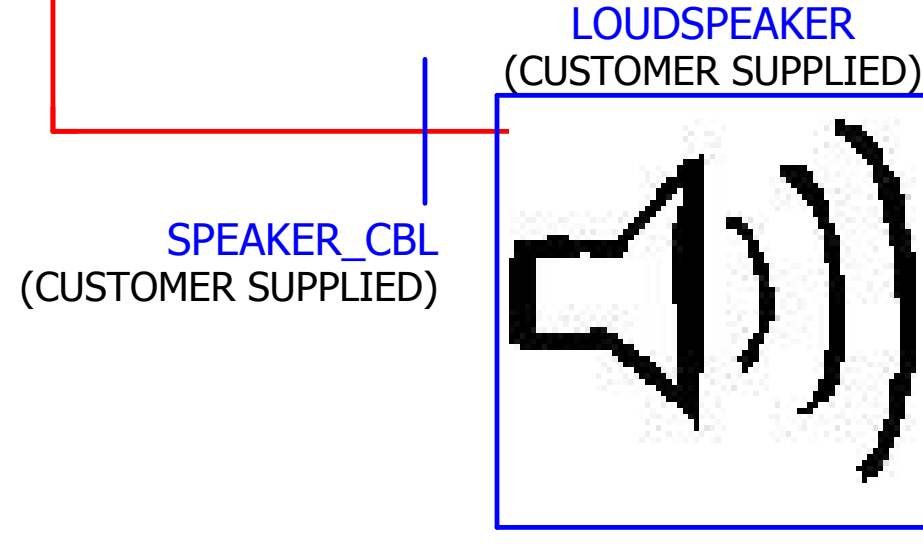

RACO Verbatim Cellular Enclosure Cellular Phone Digital Inputs (4 to 32 Input Config. Avail)  
 Shown with: 32 Inputs (304VSS-32C) Local Alarm Relay Option

Analog Inputs (1 to 16 Input Config. Avail)  
 Shown with: 16 Inputs (38016VA-2E) Line Siezure Relay Option

Communications Option  
 VCP Card - Mobus

Digital Outputs Option (4 or 8 Outputs Config. Avail)  
 Shown with: Remote Supervisory Control - 8 Outputs

Number of pages 3

VRSC Remote Supervisory Control Pnl (Optional)

SERIAL DEVICES

VERBATIM

INSIDE COVER

CONNECT UNPOWERED CONTACT INPUTS HERE. "C" TERMINALS ARE COMMON RETURN (USE 18-22AWG)

SAMPLE WIRING SHOWN

INSIDE LEFT COVER VIEW

INSIDE RIGHT COVER VIEW

SIDE VIEW (RIGHT)

END VIEW