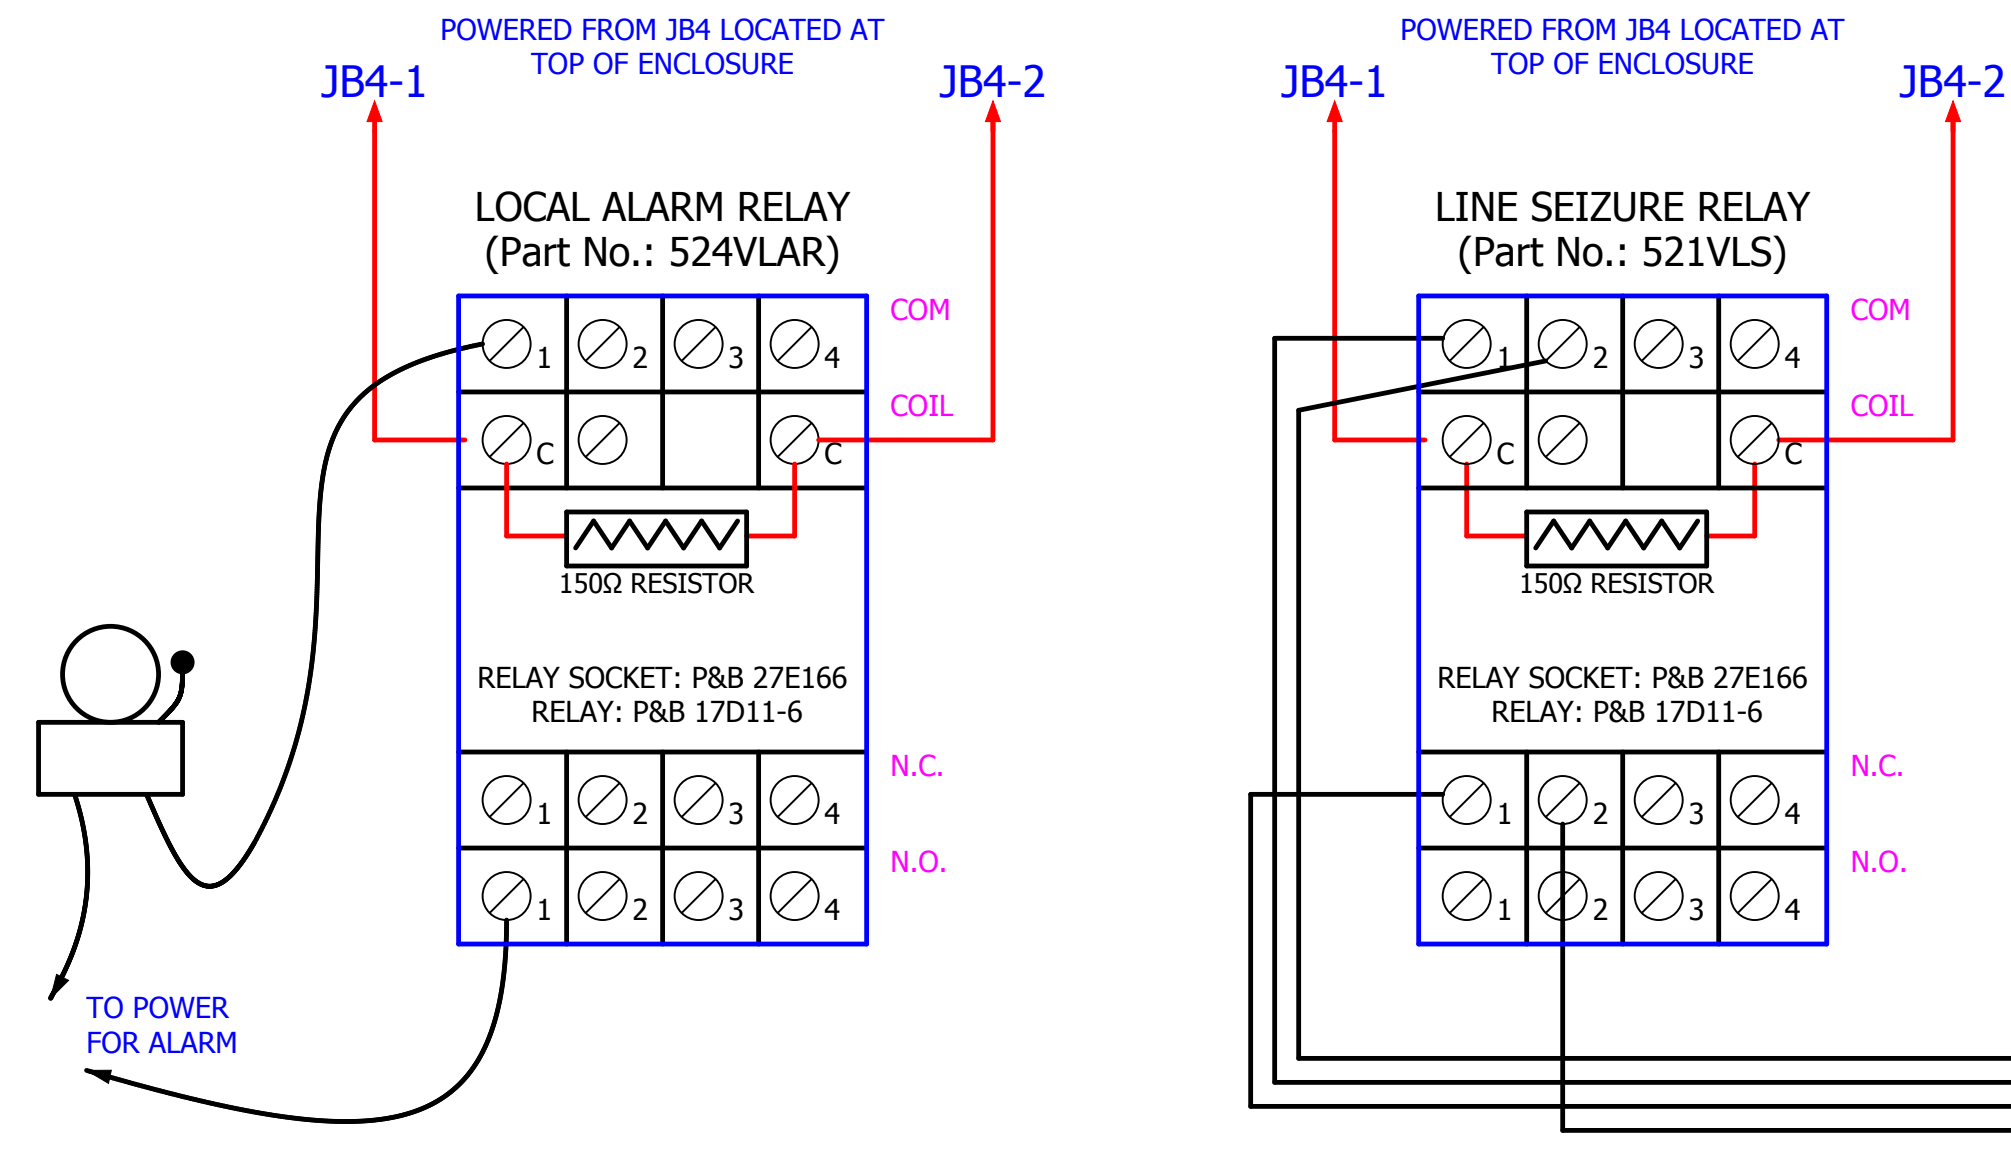

RACO Verbatim Cellular Enclosure Cellular Phone Digital Inputs (4 to 32 Input Config. Avail)  
 Shown with: 32 Inputs (304VSS-32C) Local Alarm Relay Option

Analog Inputs (1 to 16 Input Config. Avail)  
 Shown with: 16 Inputs (38016VA-2E) Line Siezure Relay Option

Communications Option  
 VCP Card - Mobus

Digital Outputs Option (4 or 8 Outputs Config. Avail)  
 Shown with: Remote Supervisory Control - 8 Outputs

Number of pages 3

VRSC Remote Supervisory Control Pnl (Optional)

SERIAL DEVICES

VERBATIM

INSIDE COVER

CONNECT UNPOWERED CONTACT INPUTS HERE. "C" TERMINALS ARE COMMON RETURN (USE 18-22AWG)

SAMPLE WIRING SHOWN

INSIDE LEFT COVER VIEW

INSIDE RIGHT COVER VIEW

SIDE VIEW (RIGHT)

END VIEW