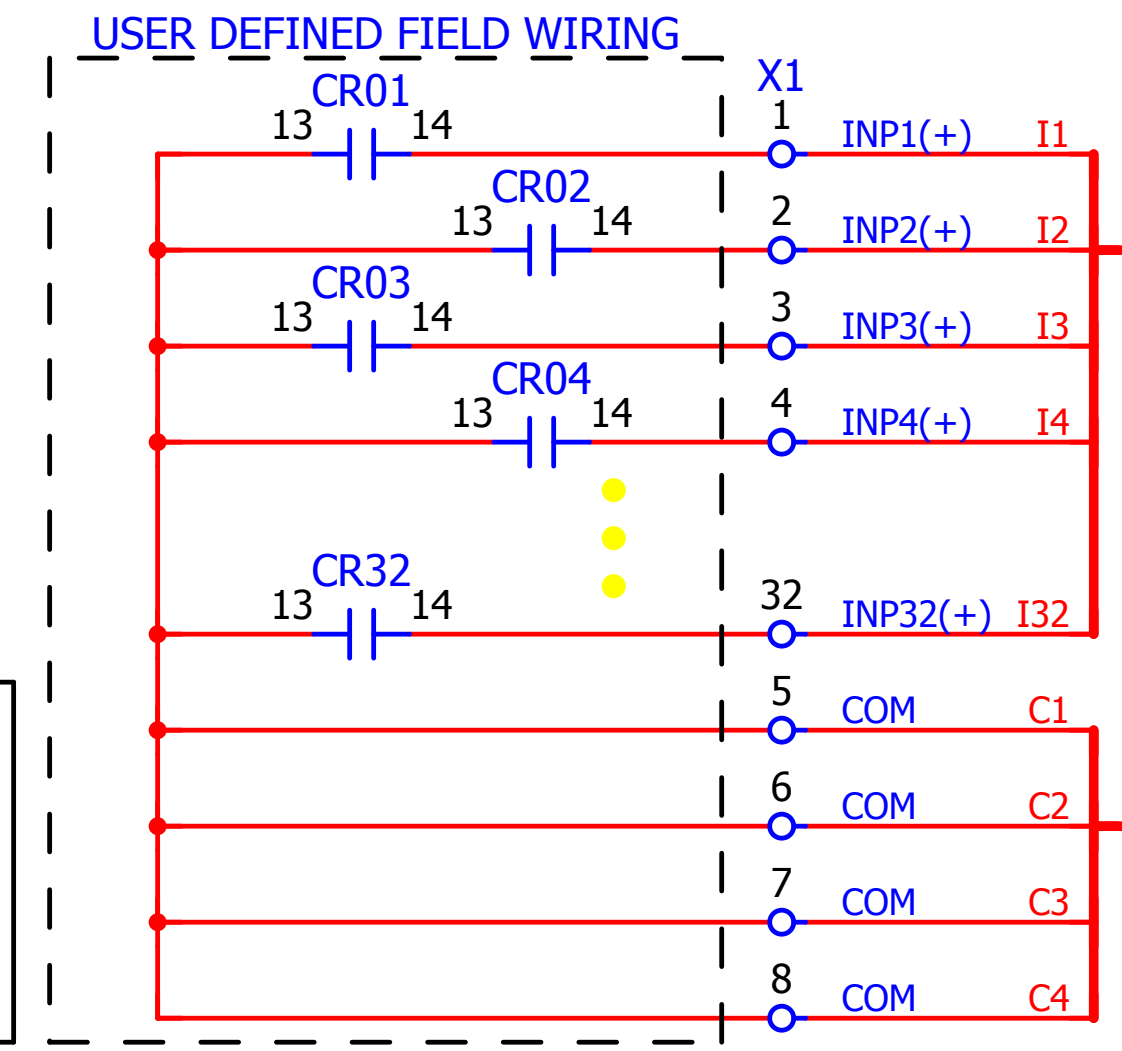

RACO Verbatim Cellular Enclosure Cellular Phone Digital Inputs (4 to 32 Input Config. Avail)  
 Shown with: 32 Inputs (304VSS-32C) Local Alarm Relay Option

Analog Inputs (1 to 16 Input Config. Avail)  
 Shown with: 16 Inputs (38016VA-2E) Line Siezure Relay Option

Communications Option  
 VCP Card - Mobus

Digital Outputs Option (4 or 8 Outputs Config. Avail)  
 Shown with: Remote Supervisory Control - 8 Outputs

Number of pages 3

VRSC Remote Supervisory Control Pnl (Optional)

SERIAL DEVICES

VERBATIM

INSIDE COVER

CONNECT UNPOWERED CONTACT INPUTS HERE. "C" TERMINALS ARE COMMON RETURN (USE 18-22AWG)

SAMPLE WIRING SHOWN

INSIDE LEFT COVER VIEW

INSIDE RIGHT COVER VIEW

SIDE VIEW (RIGHT)

END VIEW