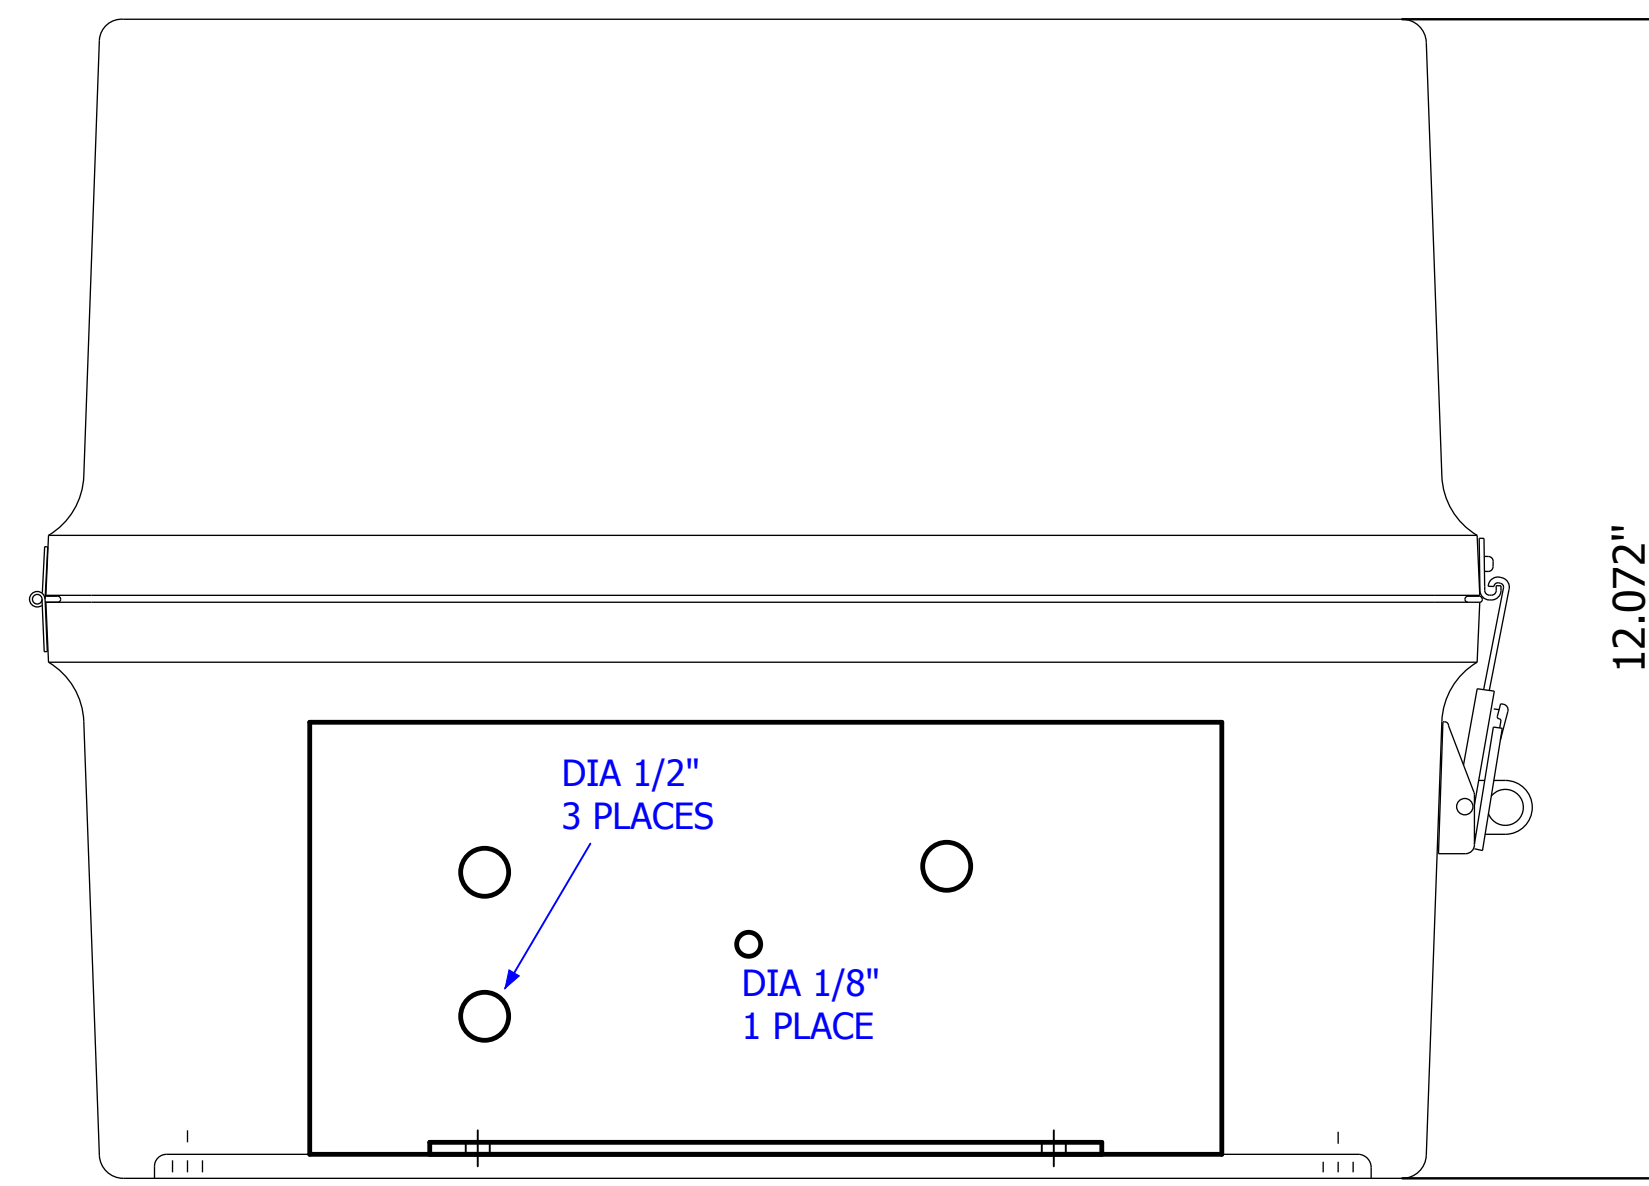

SERIAL DEVICES

VERBATIM

INSIDE COVER

CONNECT UNPOWERED CONTACT INPUTS HERE. "C" TERMINALS ARE COMMON RETURN (USE 18-22AWG)

SAMPLE WIRING SHOWN

INSIDE LEFT COVER VIEW

INSIDE RIGHT COVER VIEW

SIDE VIEW (RIGHT)

END VIEW