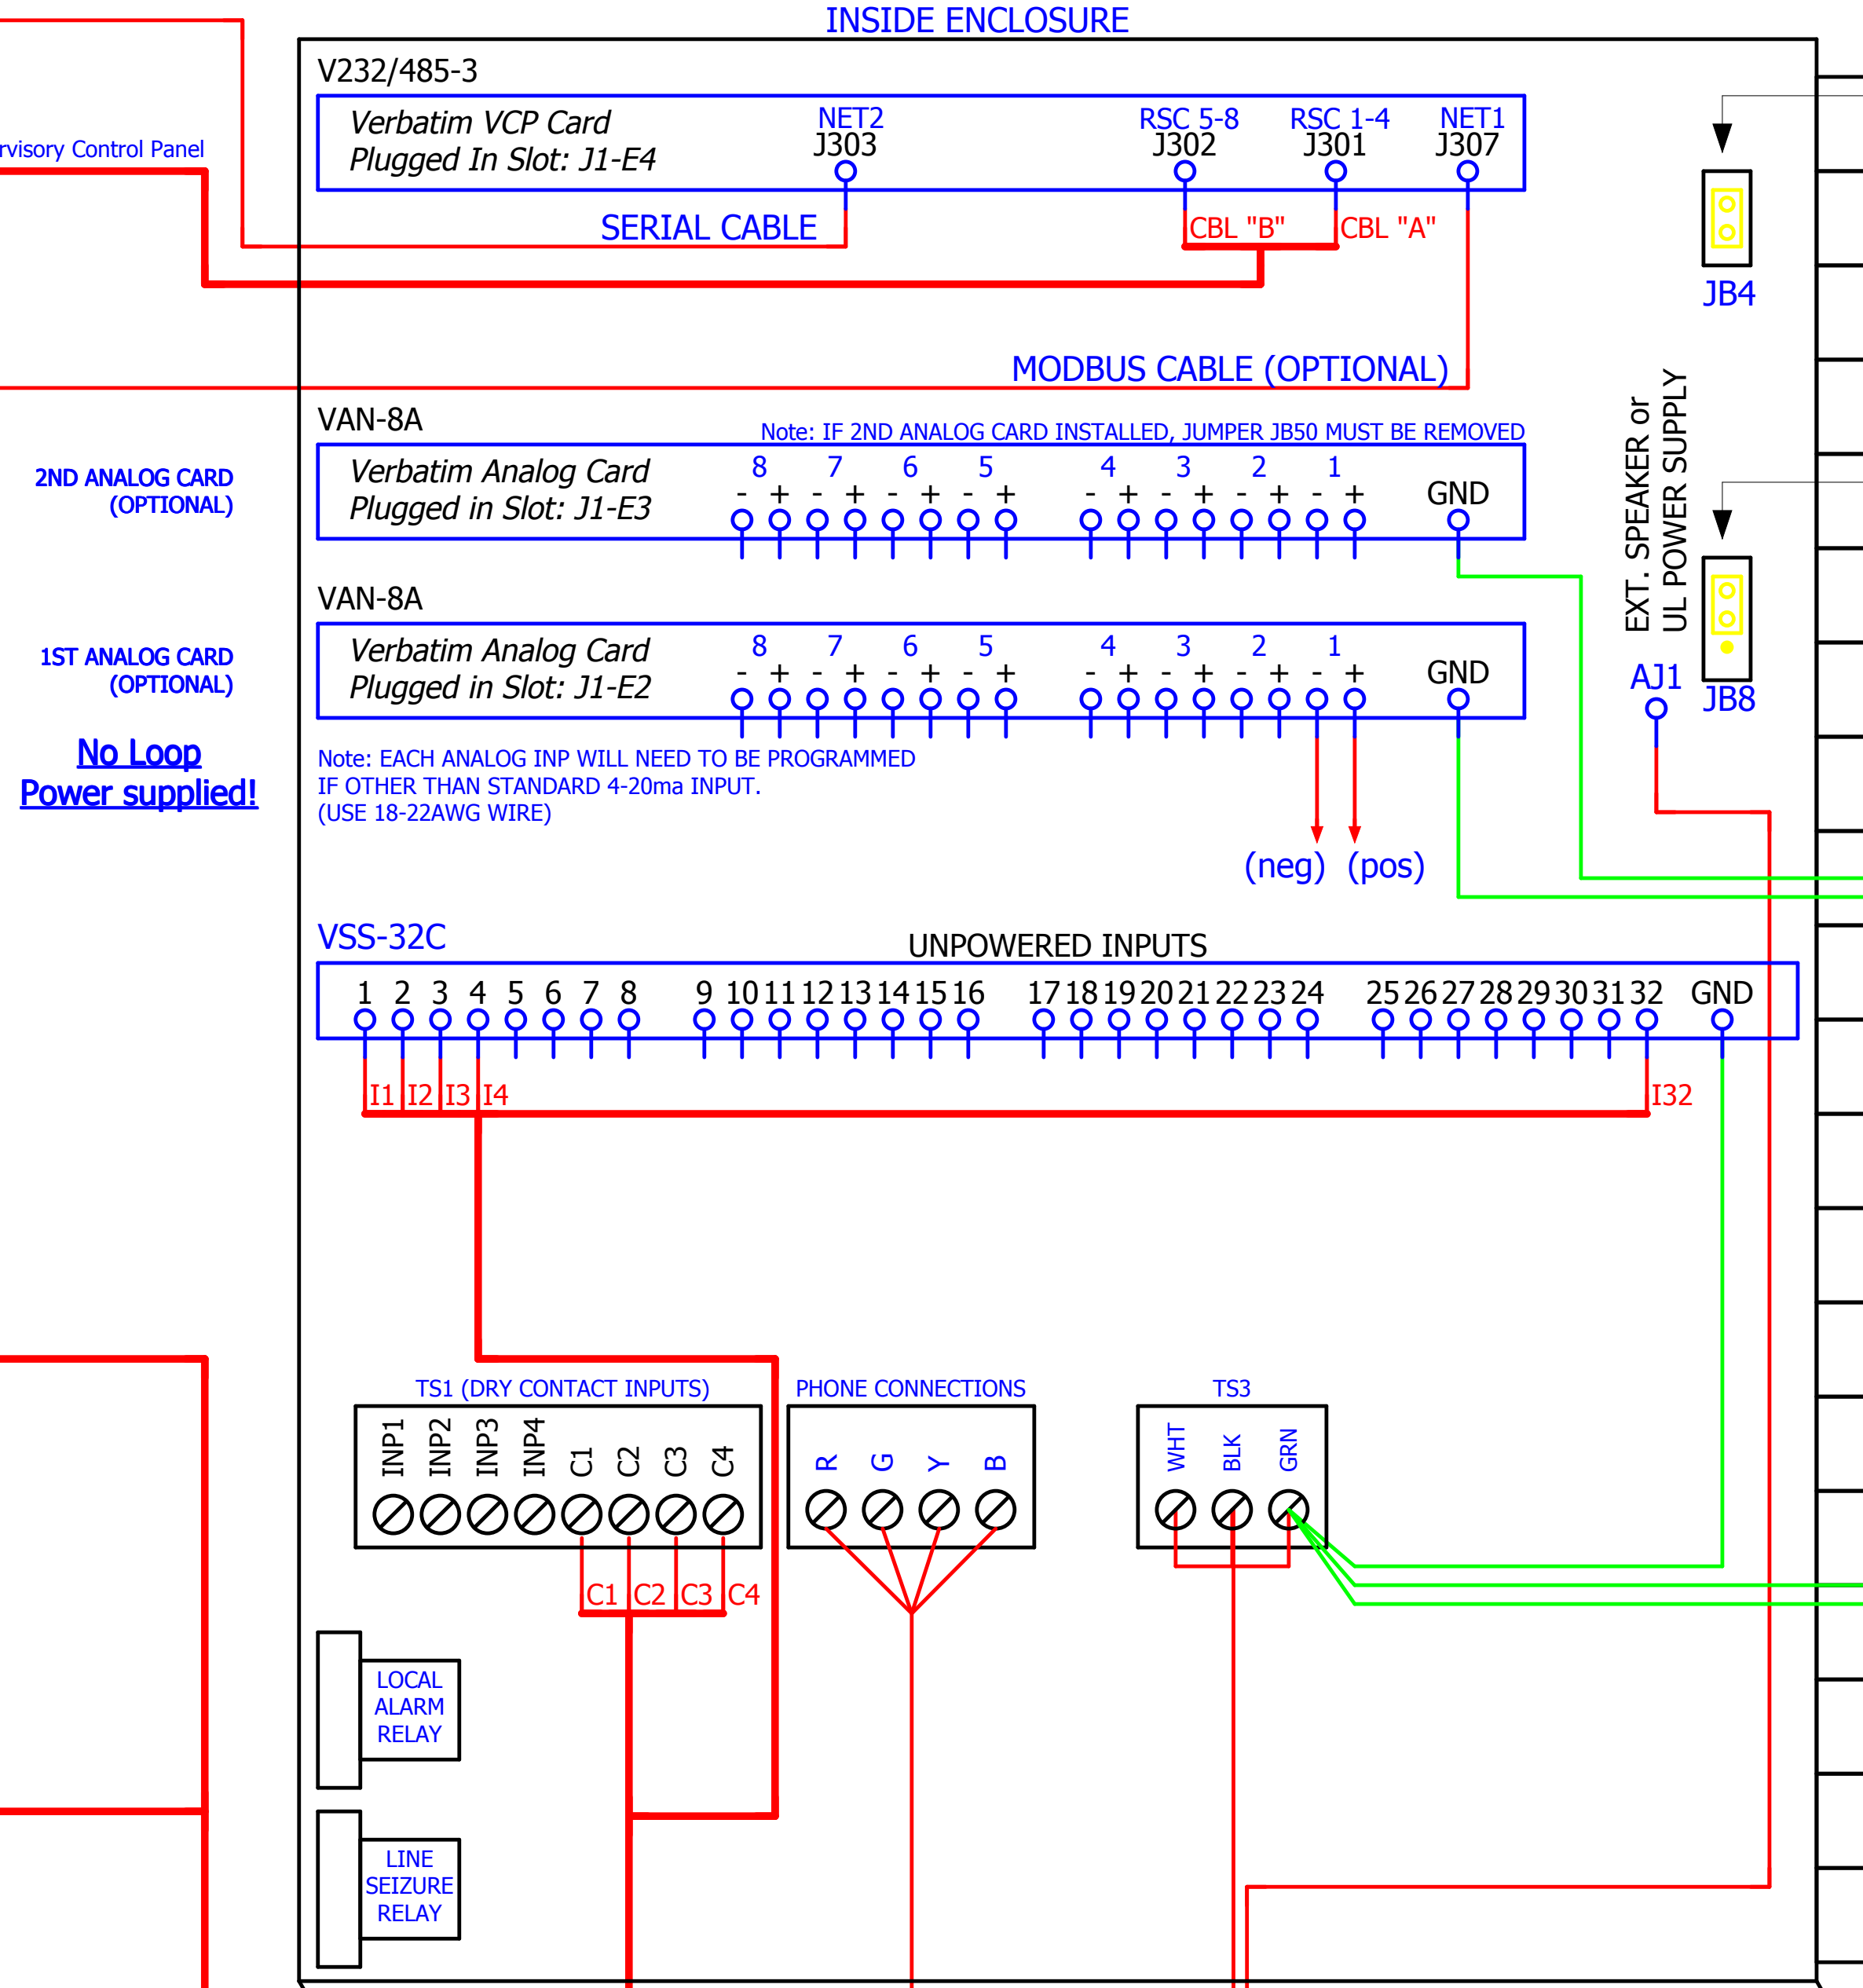

RACO Verbatim Cellular Enclosure Cellular Phone Digital Inputs (4 to 32 Input Config. Avail)  
 Shown with: 32 Inputs (304VSS-32C) Local Alarm Relay Option

Analog Inputs (1 to 16 Input Config. Avail)  
 Shown with: 16 Inputs (38016VA-2E) Line Siezure Relay Option

Communications Option  
 VCP Card - Mobus

Digital Outputs Option (4 or 8 Outputs Config. Avail)  
 Shown with: Remote Supervisory Control - 8 Outputs

Number of pages 3

VRSC Remote Supervisory Control Pnl (Optional)

SERIAL DEVICES

VERBATIM

INSIDE COVER

CONNECT UNPOWERED CONTACT INPUTS HERE. "C" TERMINALS ARE COMMON RETURN (USE 18-22AWG)

SAMPLE WIRING SHOWN

INSIDE LEFT COVER VIEW

INSIDE RIGHT COVER VIEW

SIDE VIEW (RIGHT)

END VIEW