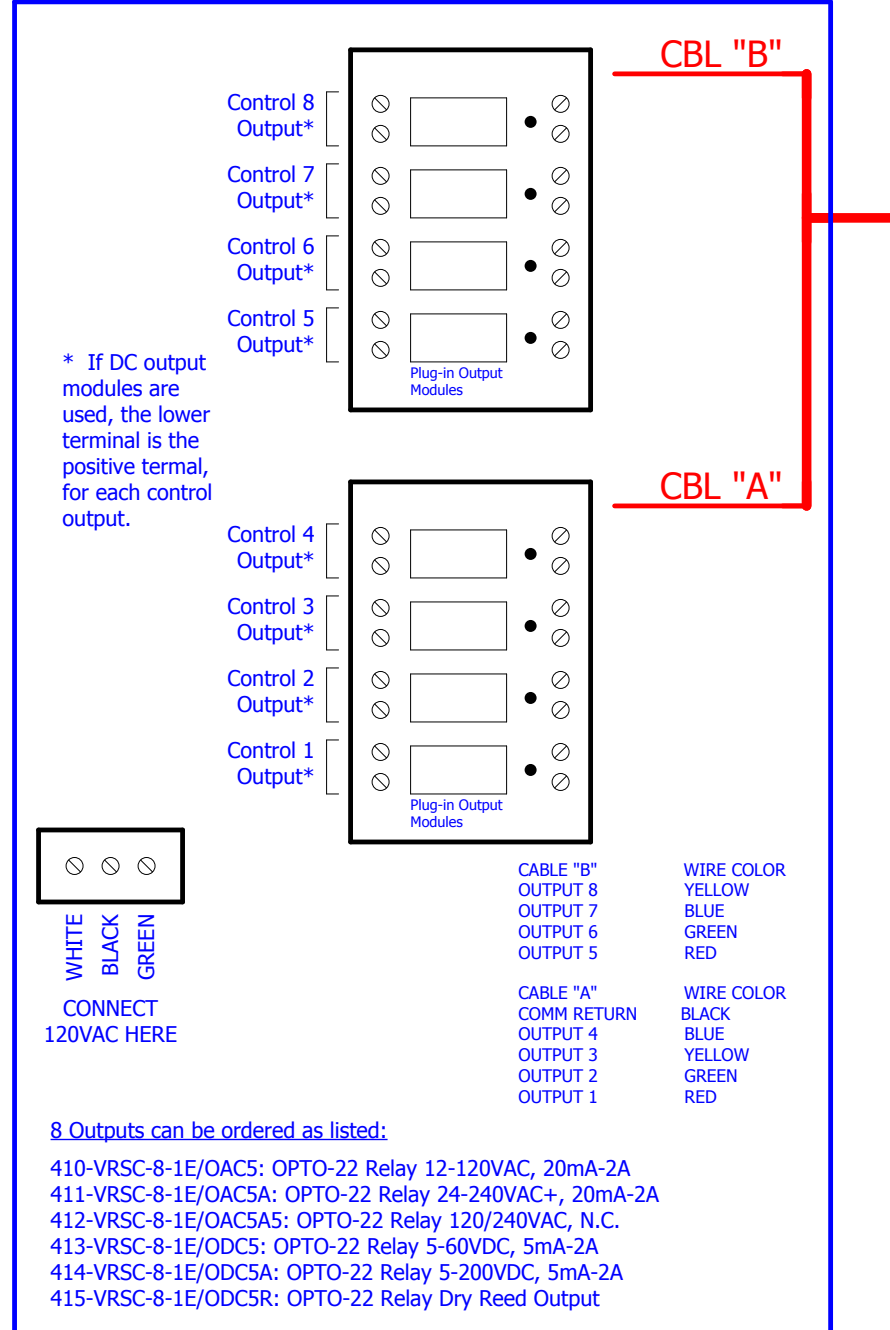

RACO Verbatim Cellular Enclosure Cellular Phone Digital Inputs (4 to 32 Input Config. Avail)  
 Shown with: 32 Inputs (304VSS-32C) Local Alarm Relay Option

Analog Inputs (1 to 16 Input Config. Avail)  
 Shown with: 16 Inputs (38016VA-2E) Line Siezure Relay Option

Communications Option  
 VCP Card - Mobus

Digital Outputs Option (4 or 8 Outputs Config. Avail)  
 Shown with: Remote Supervisory Control - 8 Outputs

Number of pages 3

VRSC Remote Supervisory Control Pnl (Optional)

SERIAL DEVICES

VERBATIM

INSIDE COVER

CONNECT UNPOWERED CONTACT INPUTS HERE. "C" TERMINALS ARE COMMON RETURN (USE 18-22AWG)

SAMPLE WIRING SHOWN

INSIDE LEFT COVER VIEW

INSIDE RIGHT COVER VIEW

SIDE VIEW (RIGHT)

END VIEW