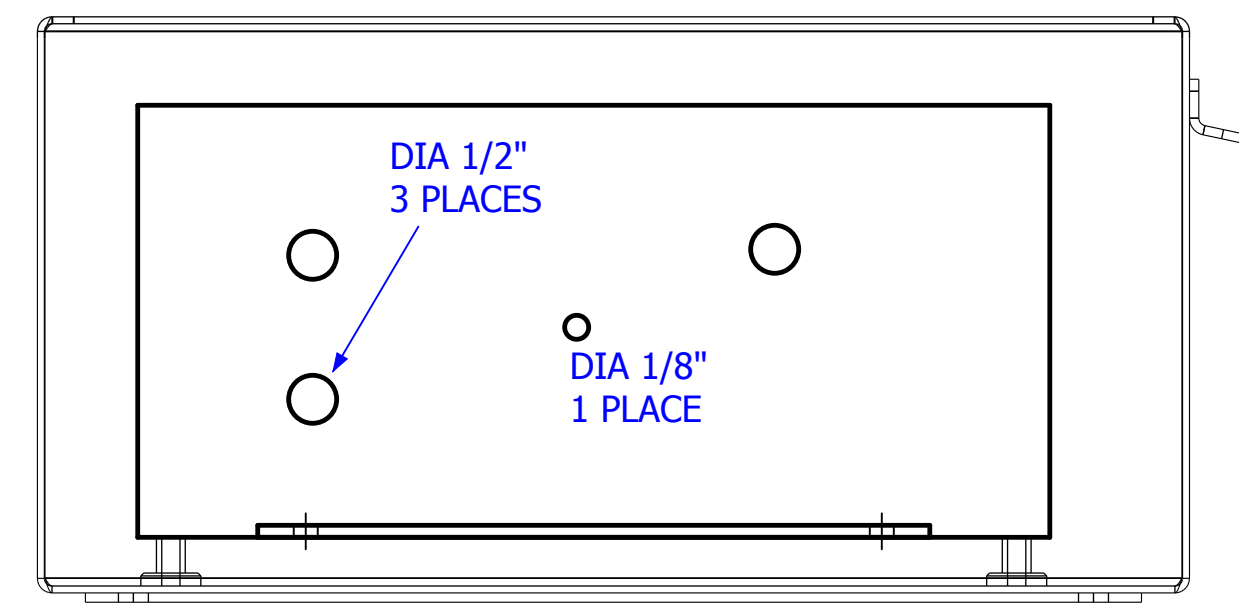

SERIAL DEVICES

SLAVE PLC OR OTHER DEVICES

VERBATIM

NEMA 4X ENCLOSURE OPTIONS

480BNEMA-4X
Verbatim NEMA 4X Locking Enclosure

481BNEMA-4XW
Verbatim NEMA 4X Locking Enclosure With Window

482BNEMASL
Verbatim Stainless Steel NEMA 4X Enclosure

FRONT VIEW

END VIEW