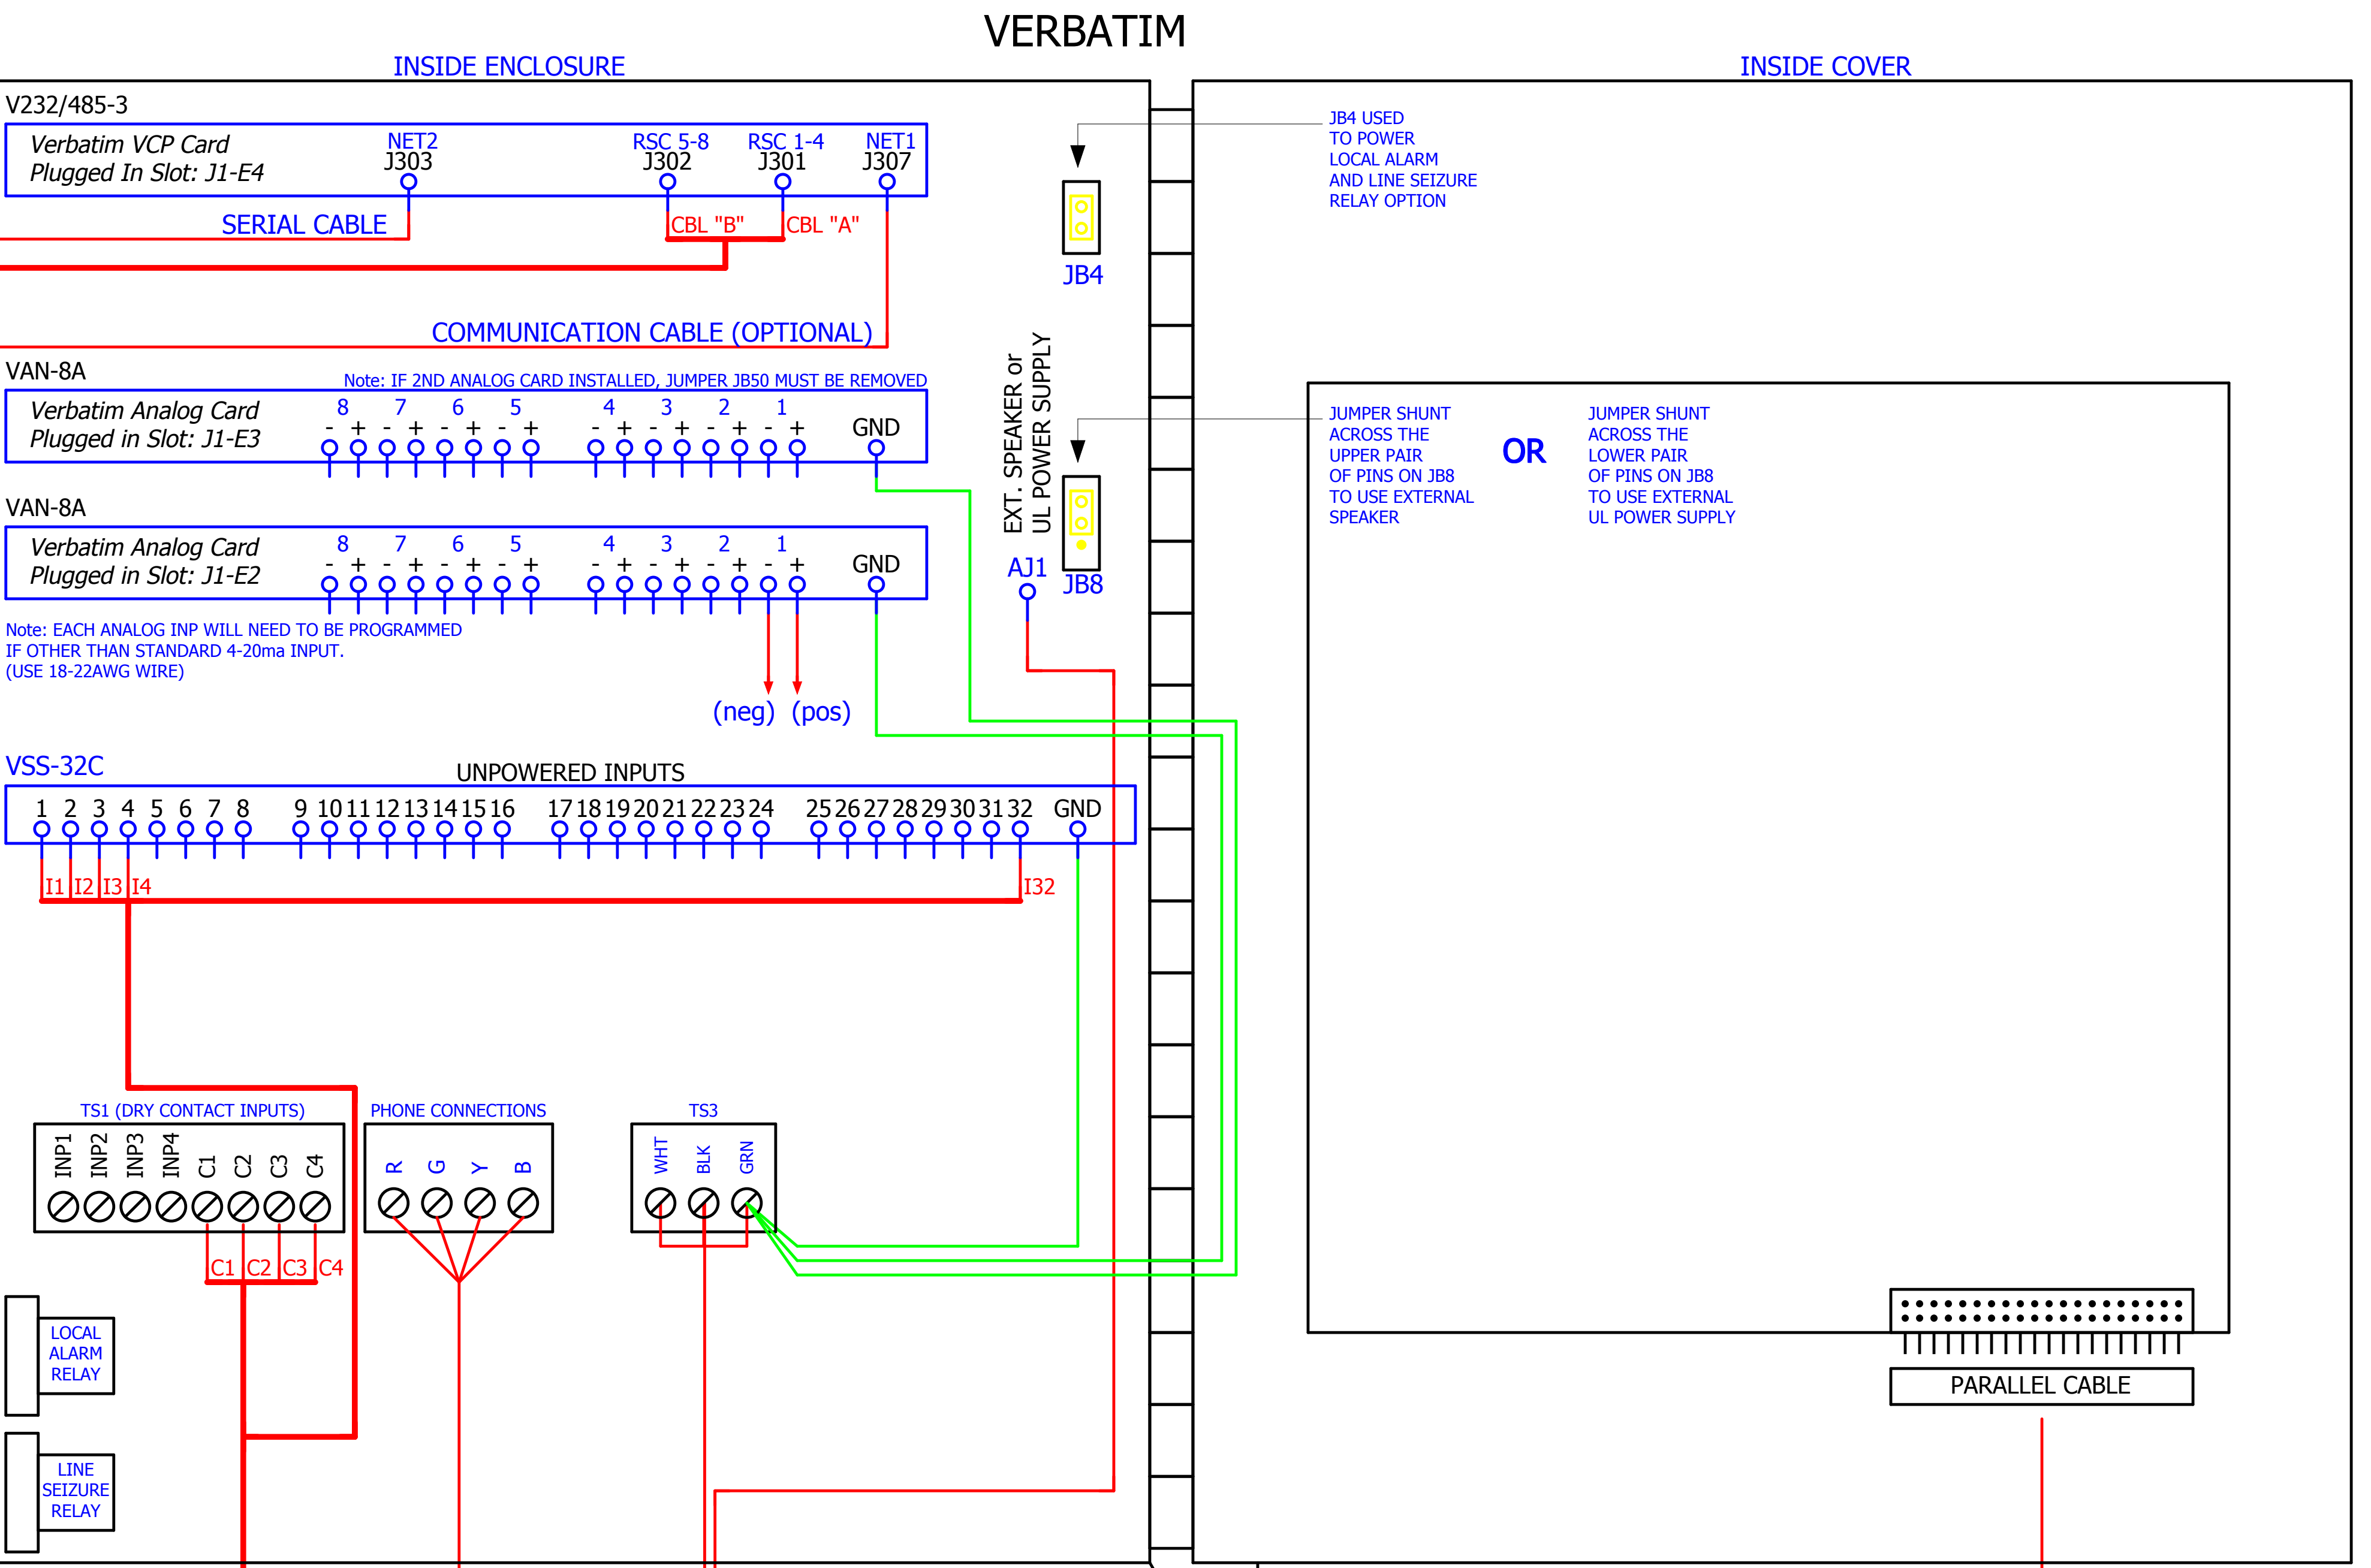

SERIAL DEVICES

SLAVE PLC OR OTHER DEVICES

VERBATIM