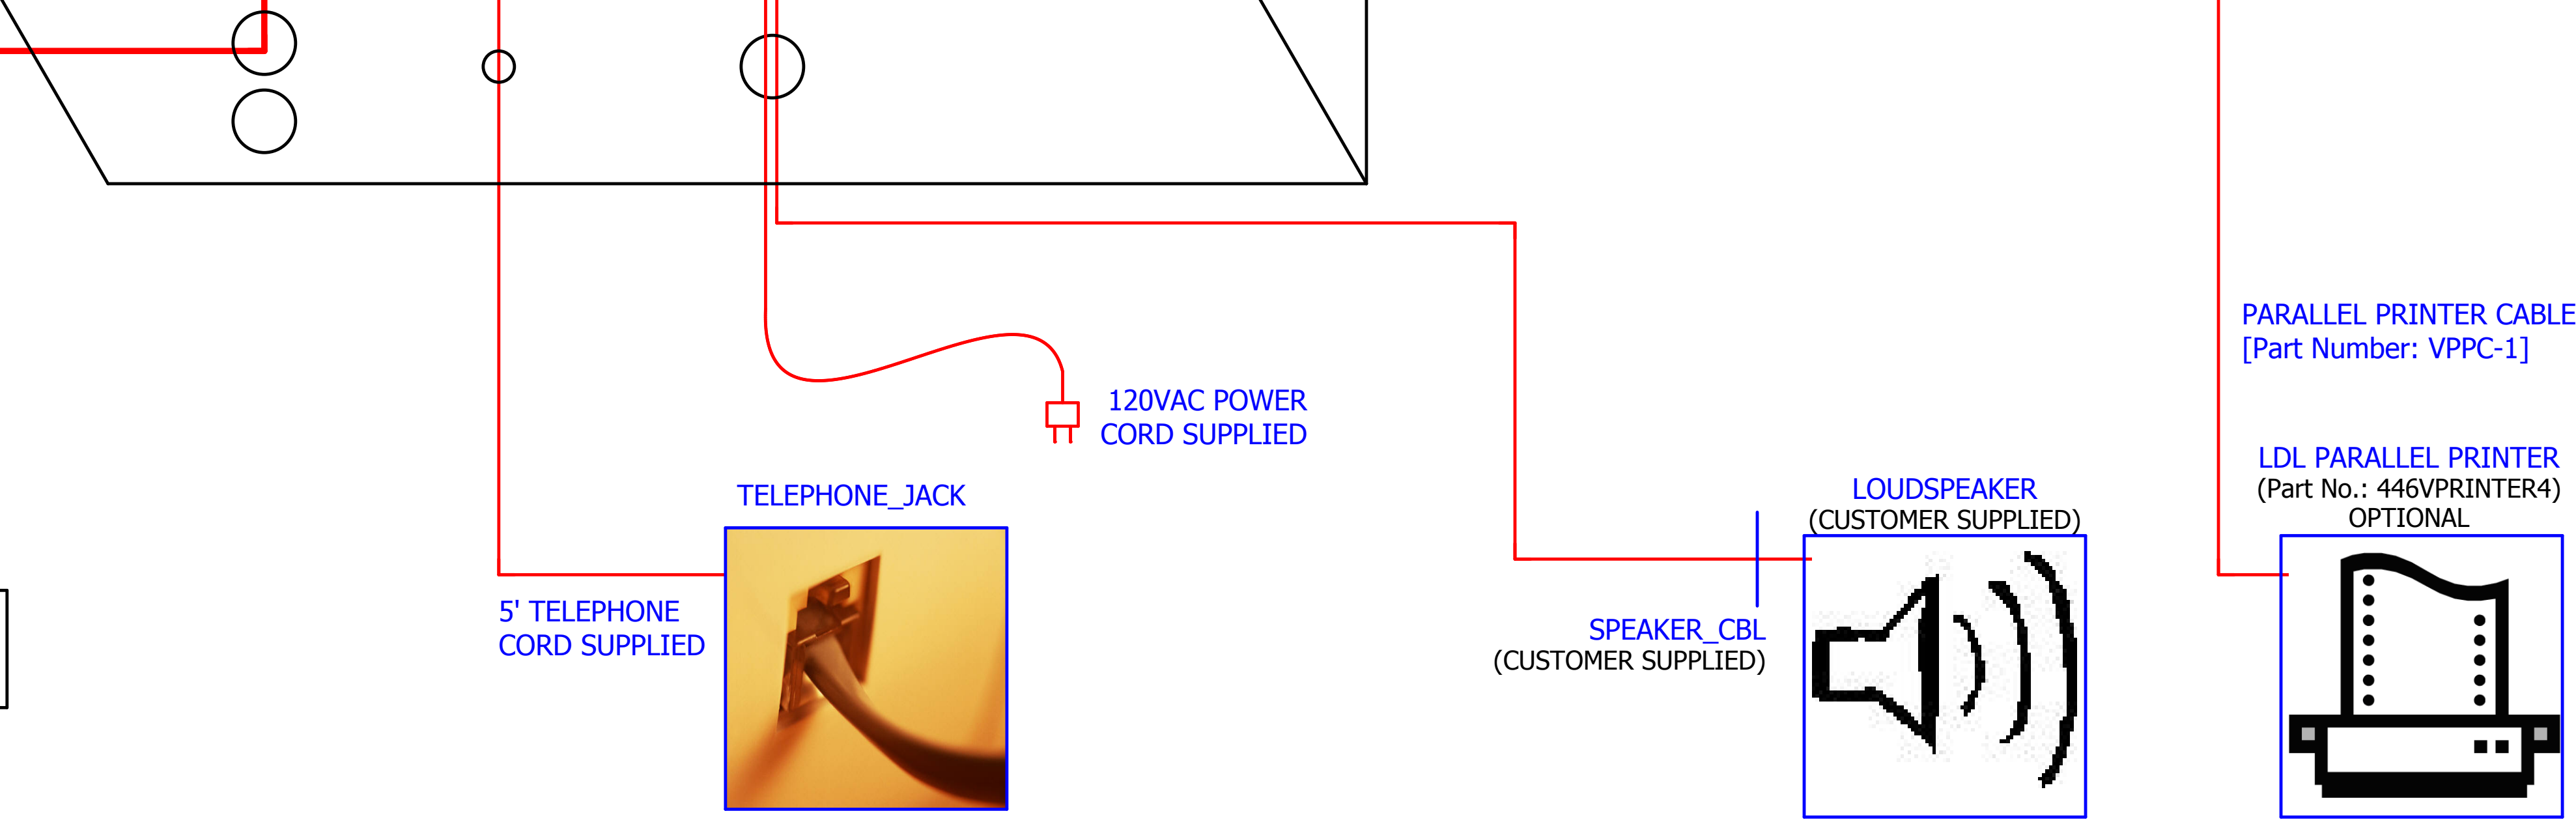

VRSC Remote Supervisory Control Pnl (Optional)

MUST CHOOSE ONE OF THE FOLLOWING CONFIGURATIONS

- HMI/SCADA
- ANY DF1 Compatible Device
- Serial Printer (VSER-01 Serial Cable)
- ANY MODBUS Compatible Device

MUST CHOOSE ONE OF THE FOLLOWING CONFIGURATIONS

1. Supports up to the following:

MODEL NUM.	PLC Protocols
320VPLC-4C-32	DF1 & Modbus connection via RS-232
321VPLC-4C-32AB	DF1 & Modbus connection via RS-232
322VPLC-4C-64	DH 485 via RS-485
323VPLC-4C-64AB	DF1 & Modbus connection via RS-232
324VPLC-4C-96	DF1 & Modbus connection via RS-232
325VPLC-4C-96AB	DH 485 via RS-485

3. Available Cables:
   510VAB-1 - 6' Serial Allen-Bradley DF1 communications cable
   511VAB500-1 - 6' Serial Allen-Bradley DH-485 communications cable
   512VAB5-CO - 6' Serial Allen-Bradley PLC Channel 0 communications cable
   513VAB5-KE - 6' Serial Allen-Bradley 1785-KE Module communications cable
   514VAB5-KF - 6' Serial Allen-Bradley 1770-KF2 Module communications cable
4. OR
5. VSER-01 Serial Cable
   for Local RS-232 or LDL Serial Printer

SERIAL DEVICES

SLAVE PLC OR OTHER DEVICES

VERBATIM