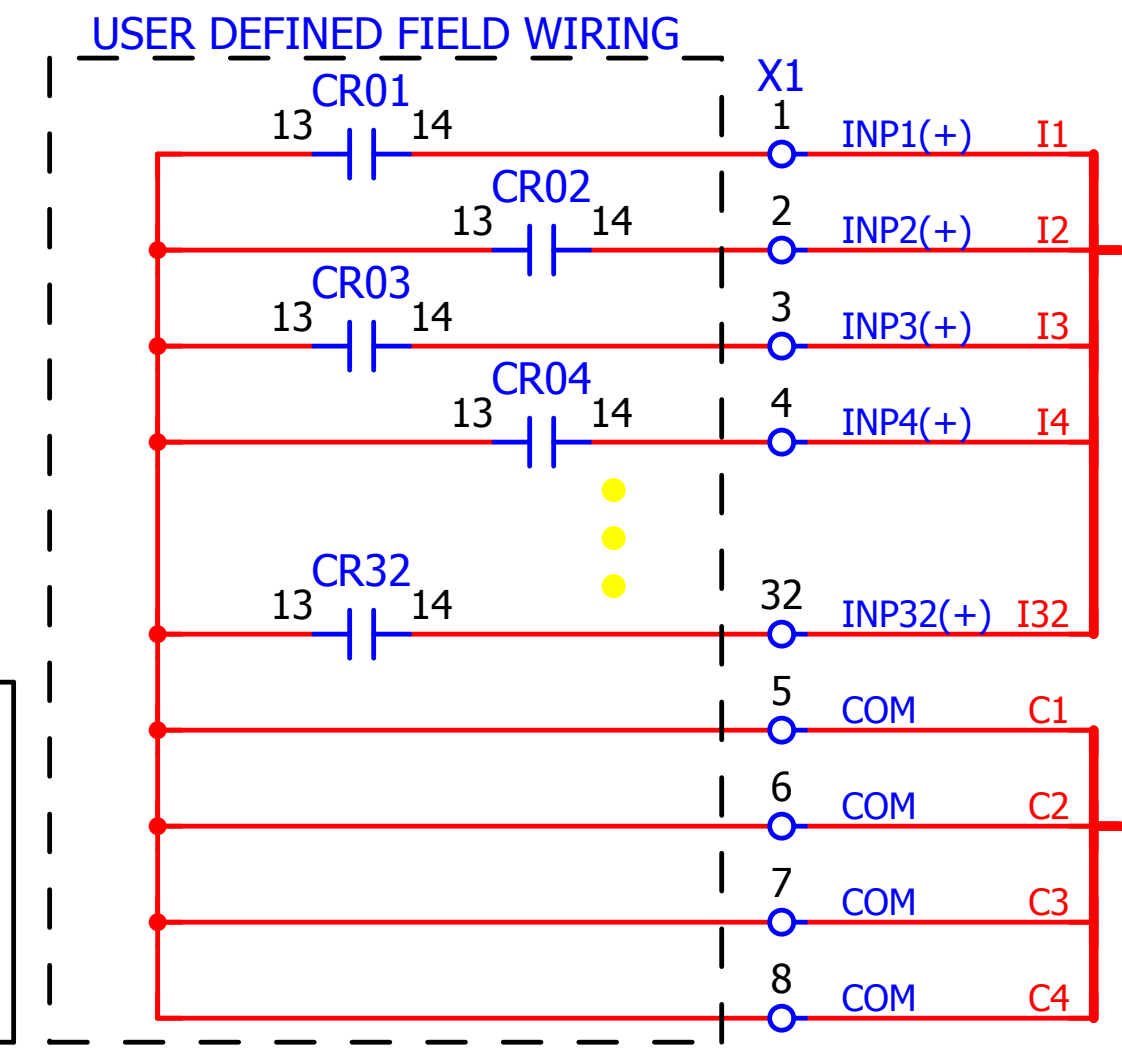

RACO Verbatim Gateway NEMA 4X Enclosure LAN Phone
 Digital Inputs (4 to 32 Input Config. Avail)
 Shown with: 32 Inputs (304VSS-32C) Local Alarm Relay Option
 Analog Inputs (1 to 16 Input Config. Avail)
 Shown with: 16 Inputs (38016VA-2E) Line Siezure Relay Option
 Communications Option
 VCP Card - RS-232, DF1, DH 485, Modbus, Serial Printers
 Digital Outputs Option (4 or 8 Outputs Config. Avail)
 Shown with: Remote Supervisory Control - 8 Outputs

Number of pages 3

VRSC Remote Supervisory Control Pnl (Optional)

MUST CHOOSE ONE OF THE FOLLOWING CONFIGURATIONS

- HMI/SCADA
- ANY DF1 Compatible Device
- Serial Printer (VSER-01 Serial Cable)
- ANY MODBUS Compatible Device

MUST CHOOSE ONE OF THE FOLLOWING CONFIGURATIONS

- Supports up to the following:
- | MODEL NUM. | PLC Protocols |
|-----------------|------------------------------------|
| 320VPLC-4C-32 | DF1 & Modbus connection via RS-232 |
| 321VPLC-4C-32AB | DF1 & Modbus connection via RS-232 |
| 322VPLC-4C-64 | DH 485 via RS-485 |
| 323VPLC-4C-64AB | DF1 & Modbus connection via RS-232 |
| 324VPLC-4C-96 | DF1 & Modbus connection via RS-232 |
| 325VPLC-4C-96AB | DH 485 via RS-485 |
- Available Cables:
510VAB-1 - 6' Serial Allen-Bradley DF1 communications cable
511VAB500-1 - 6' Serial Allen-Bradley DH-485 communications cable
512VAB5-CO - 6' Serial Allen-Bradley PLC Channel 0 communications cable
513VAB5-KE - 6' Serial Allen-Bradley 1785-KE Module communications cable
514VAB5-KF - 6' Serial Allen-Bradley 1770-KF2 Module communications cable
- OR
- VSER-01 Serial Cable
for Local RS-232 or LDL Serial Printer