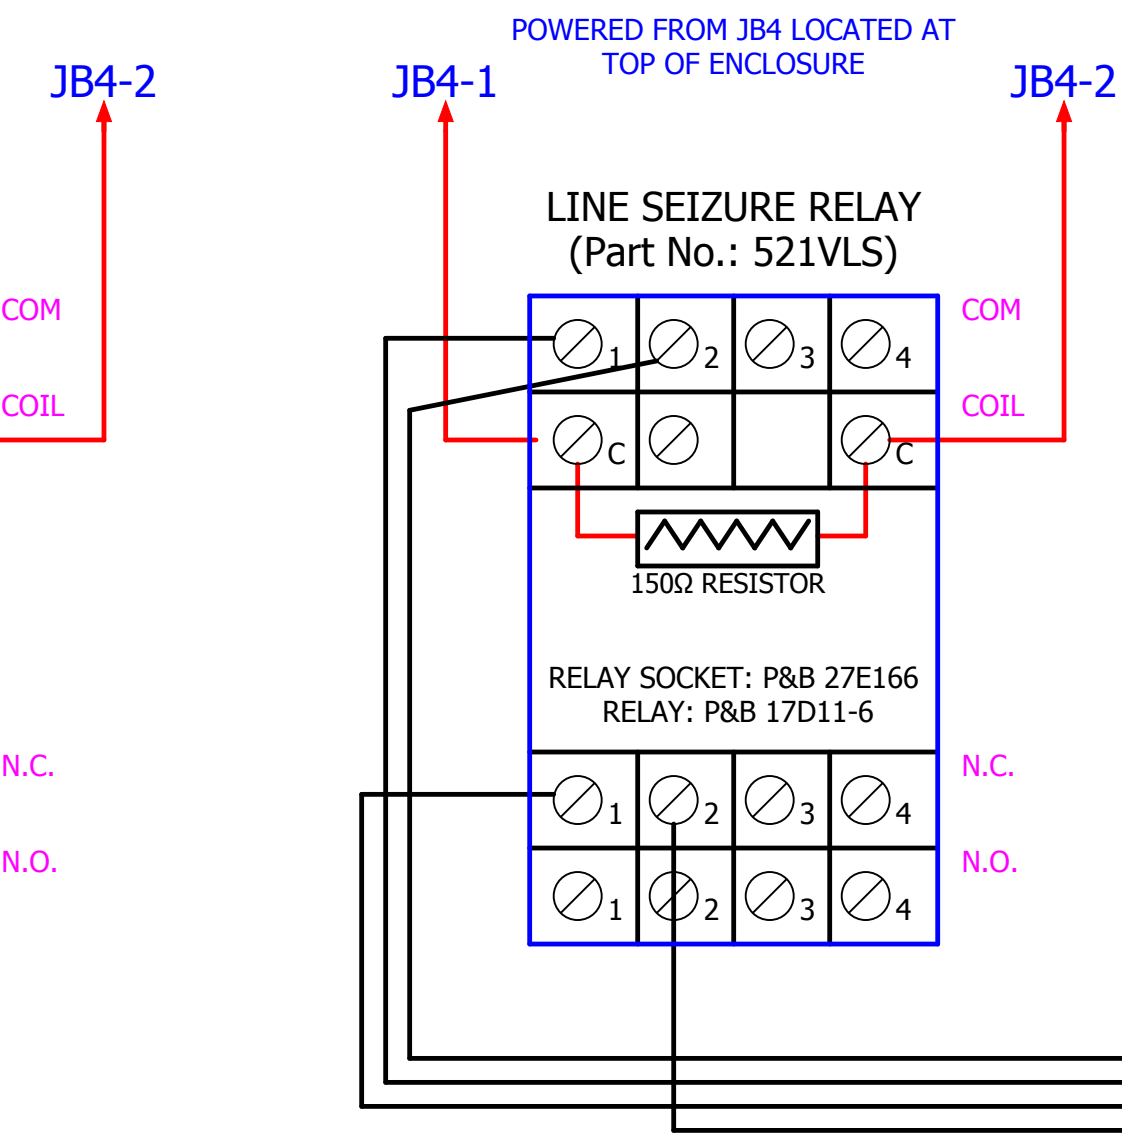

RACO Verbatim Gateway NEMA 4X Enclosure LAN Phone
 Digital Inputs (4 to 32 Input Config. Avail)
 Shown with: 32 Inputs (304VSS-32C) Local Alarm Relay Option
 Analog Inputs (1 to 16 Input Config. Avail)
 Shown with: 16 Inputs (38016VA-2E) Line Siezure Relay Option
 Communications Option
 VCP Card - RS-232, DF1, DH 485, Modbus, Serial Printers
 Digital Outputs Option (4 or 8 Outputs Config. Avail)
 Shown with: Remote Supervisory Control - 8 Outputs

Number of pages 3

VRSC Remote Supervisory Control Pnl (Optional)

MUST CHOOSE ONE OF THE FOLLOWING CONFIGURATIONS

- HMI/SCADA
- ANY DF1 Compatible Device
- Serial Printer (VSER-01 Serial Cable)
- ANY MODBUS Compatible Device

MUST CHOOSE ONE OF THE FOLLOWING CONFIGURATIONS

- Supports up to the following:
- | MODEL NUM. | PLC Protocols |
|-----------------|------------------------------------|
| 320VPLC-4C-32 | DF1 & Modbus connection via RS-232 |
| 321VPLC-4C-32AB | DF1 & Modbus connection via RS-232 |
| 322VPLC-4C-64 | DH 485 via RS-485 |
| 323VPLC-4C-64AB | DF1 & Modbus connection via RS-232 |
| 324VPLC-4C-96 | DF1 & Modbus connection via RS-232 |
| 325VPLC-4C-96AB | DH 485 via RS-485 |
- Available Cables:
510VAB-1 - 6' Serial Allen-Bradley DF1 communications cable
511VAB500-1 - 6' Serial Allen-Bradley DH-485 communications cable
512VAB5-CO - 6' Serial Allen-Bradley PLC Channel 0 communications cable
513VAB5-KE - 6' Serial Allen-Bradley 1785-KE Module communications cable
514VAB5-KF - 6' Serial Allen-Bradley 1770-KF2 Module communications cable
- OR
- VSER-01 Serial Cable
for Local RS-232 or LDL Serial Printer