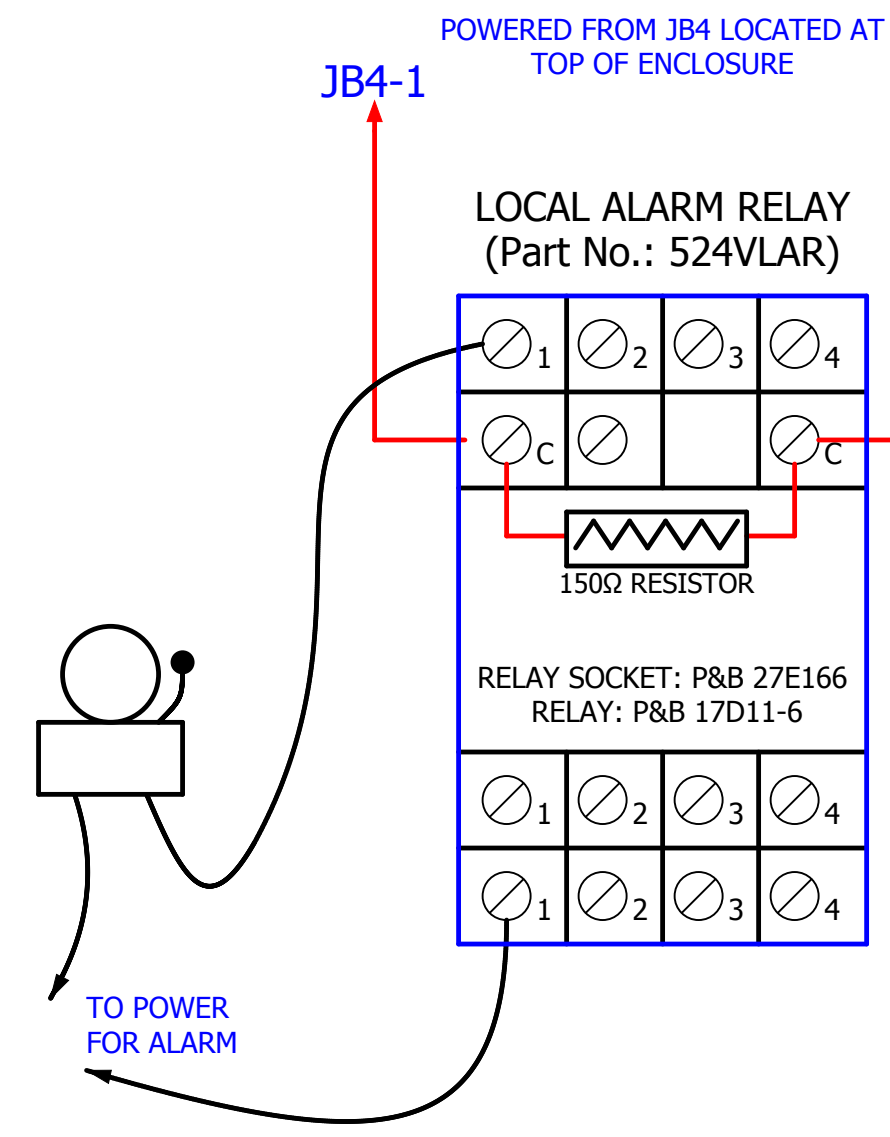

RACO Verbatim Gateway NEMA 4X Enclosure LAN Phone
 Digital Inputs (4 to 32 Input Config. Avail)
 Shown with: 32 Inputs (304VSS-32C) Local Alarm Relay Option
 Analog Inputs (1 to 16 Input Config. Avail)
 Shown with: 16 Inputs (38016VA-2E) Line Siezure Relay Option
 Communications Option
 VCP Card - RS-232, DF1, DH 485, Modbus, Serial Printers
 Digital Outputs Option (4 or 8 Outputs Config. Avail)
 Shown with: Remote Supervisory Control - 8 Outputs

Number of pages 3

VRSC Remote Supervisory Control Pnl (Optional)

MUST CHOOSE ONE OF THE FOLLOWING CONFIGURATIONS

- HMI/SCADA
- ANY DF1 Compatible Device
- Serial Printer (VSER-01 Serial Cable)
- ANY MODBUS Compatible Device

MUST CHOOSE ONE OF THE FOLLOWING CONFIGURATIONS

- Supports up to the following:
- | MODEL NUM. | PLC Protocols |
|-----------------|------------------------------------|
| 320VPLC-4C-32 | DF1 & Modbus connection via RS-232 |
| 321VPLC-4C-32AB | DF1 & Modbus connection via RS-232 |
| 322VPLC-4C-64 | DH 485 via RS-485 |
| 323VPLC-4C-64AB | DF1 & Modbus connection via RS-232 |
| 324VPLC-4C-96 | DF1 & Modbus connection via RS-232 |
| 325VPLC-4C-96AB | DH 485 via RS-485 |
- Available Cables:
510VAB-1 - 6' Serial Allen-Bradley DF1 communications cable
511VAB500-1 - 6' Serial Allen-Bradley DH-485 communications cable
512VAB5-CO - 6' Serial Allen-Bradley PLC Channel 0 communications cable
513VAB5-KE - 6' Serial Allen-Bradley 1785-KE Module communications cable
514VAB5-KF - 6' Serial Allen-Bradley 1770-KF2 Module communications cable
- OR
- VSER-01 Serial Cable
for Local RS-232 or LDL Serial Printer