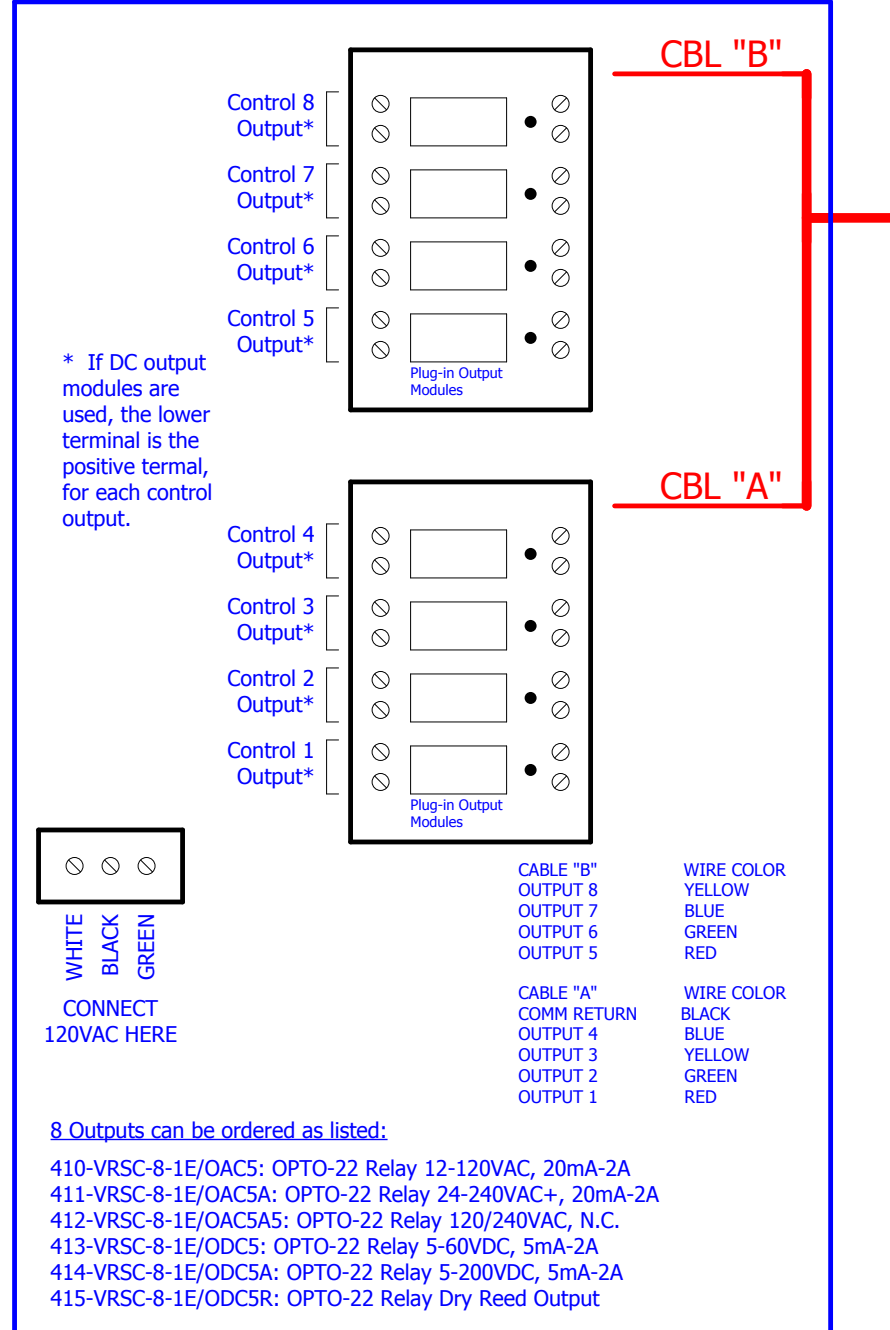

RACO Verbatim Gateway NEMA 4X Enclosure LAN Phone
 Digital Inputs (4 to 32 Input Config. Avail)
 Shown with: 32 Inputs (304VSS-32C) Local Alarm Relay Option
 Analog Inputs (1 to 16 Input Config. Avail)
 Shown with: 16 Inputs (38016VA-2E) Line Siezure Relay Option
 Communications Option
 VCP Card - RS-232, DF1, DH 485, Modbus, Serial Printers
 Digital Outputs Option (4 or 8 Outputs Config. Avail)
 Shown with: Remote Supervisory Control - 8 Outputs

Number of pages 3

VRSC Remote Supervisory Control Pnl (Optional)

MUST CHOOSE ONE OF THE FOLLOWING CONFIGURATIONS

- HMI/SCADA
- ANY DF1 Compatible Device
- Serial Printer (VSER-01 Serial Cable)
- ANY MODBUS Compatible Device