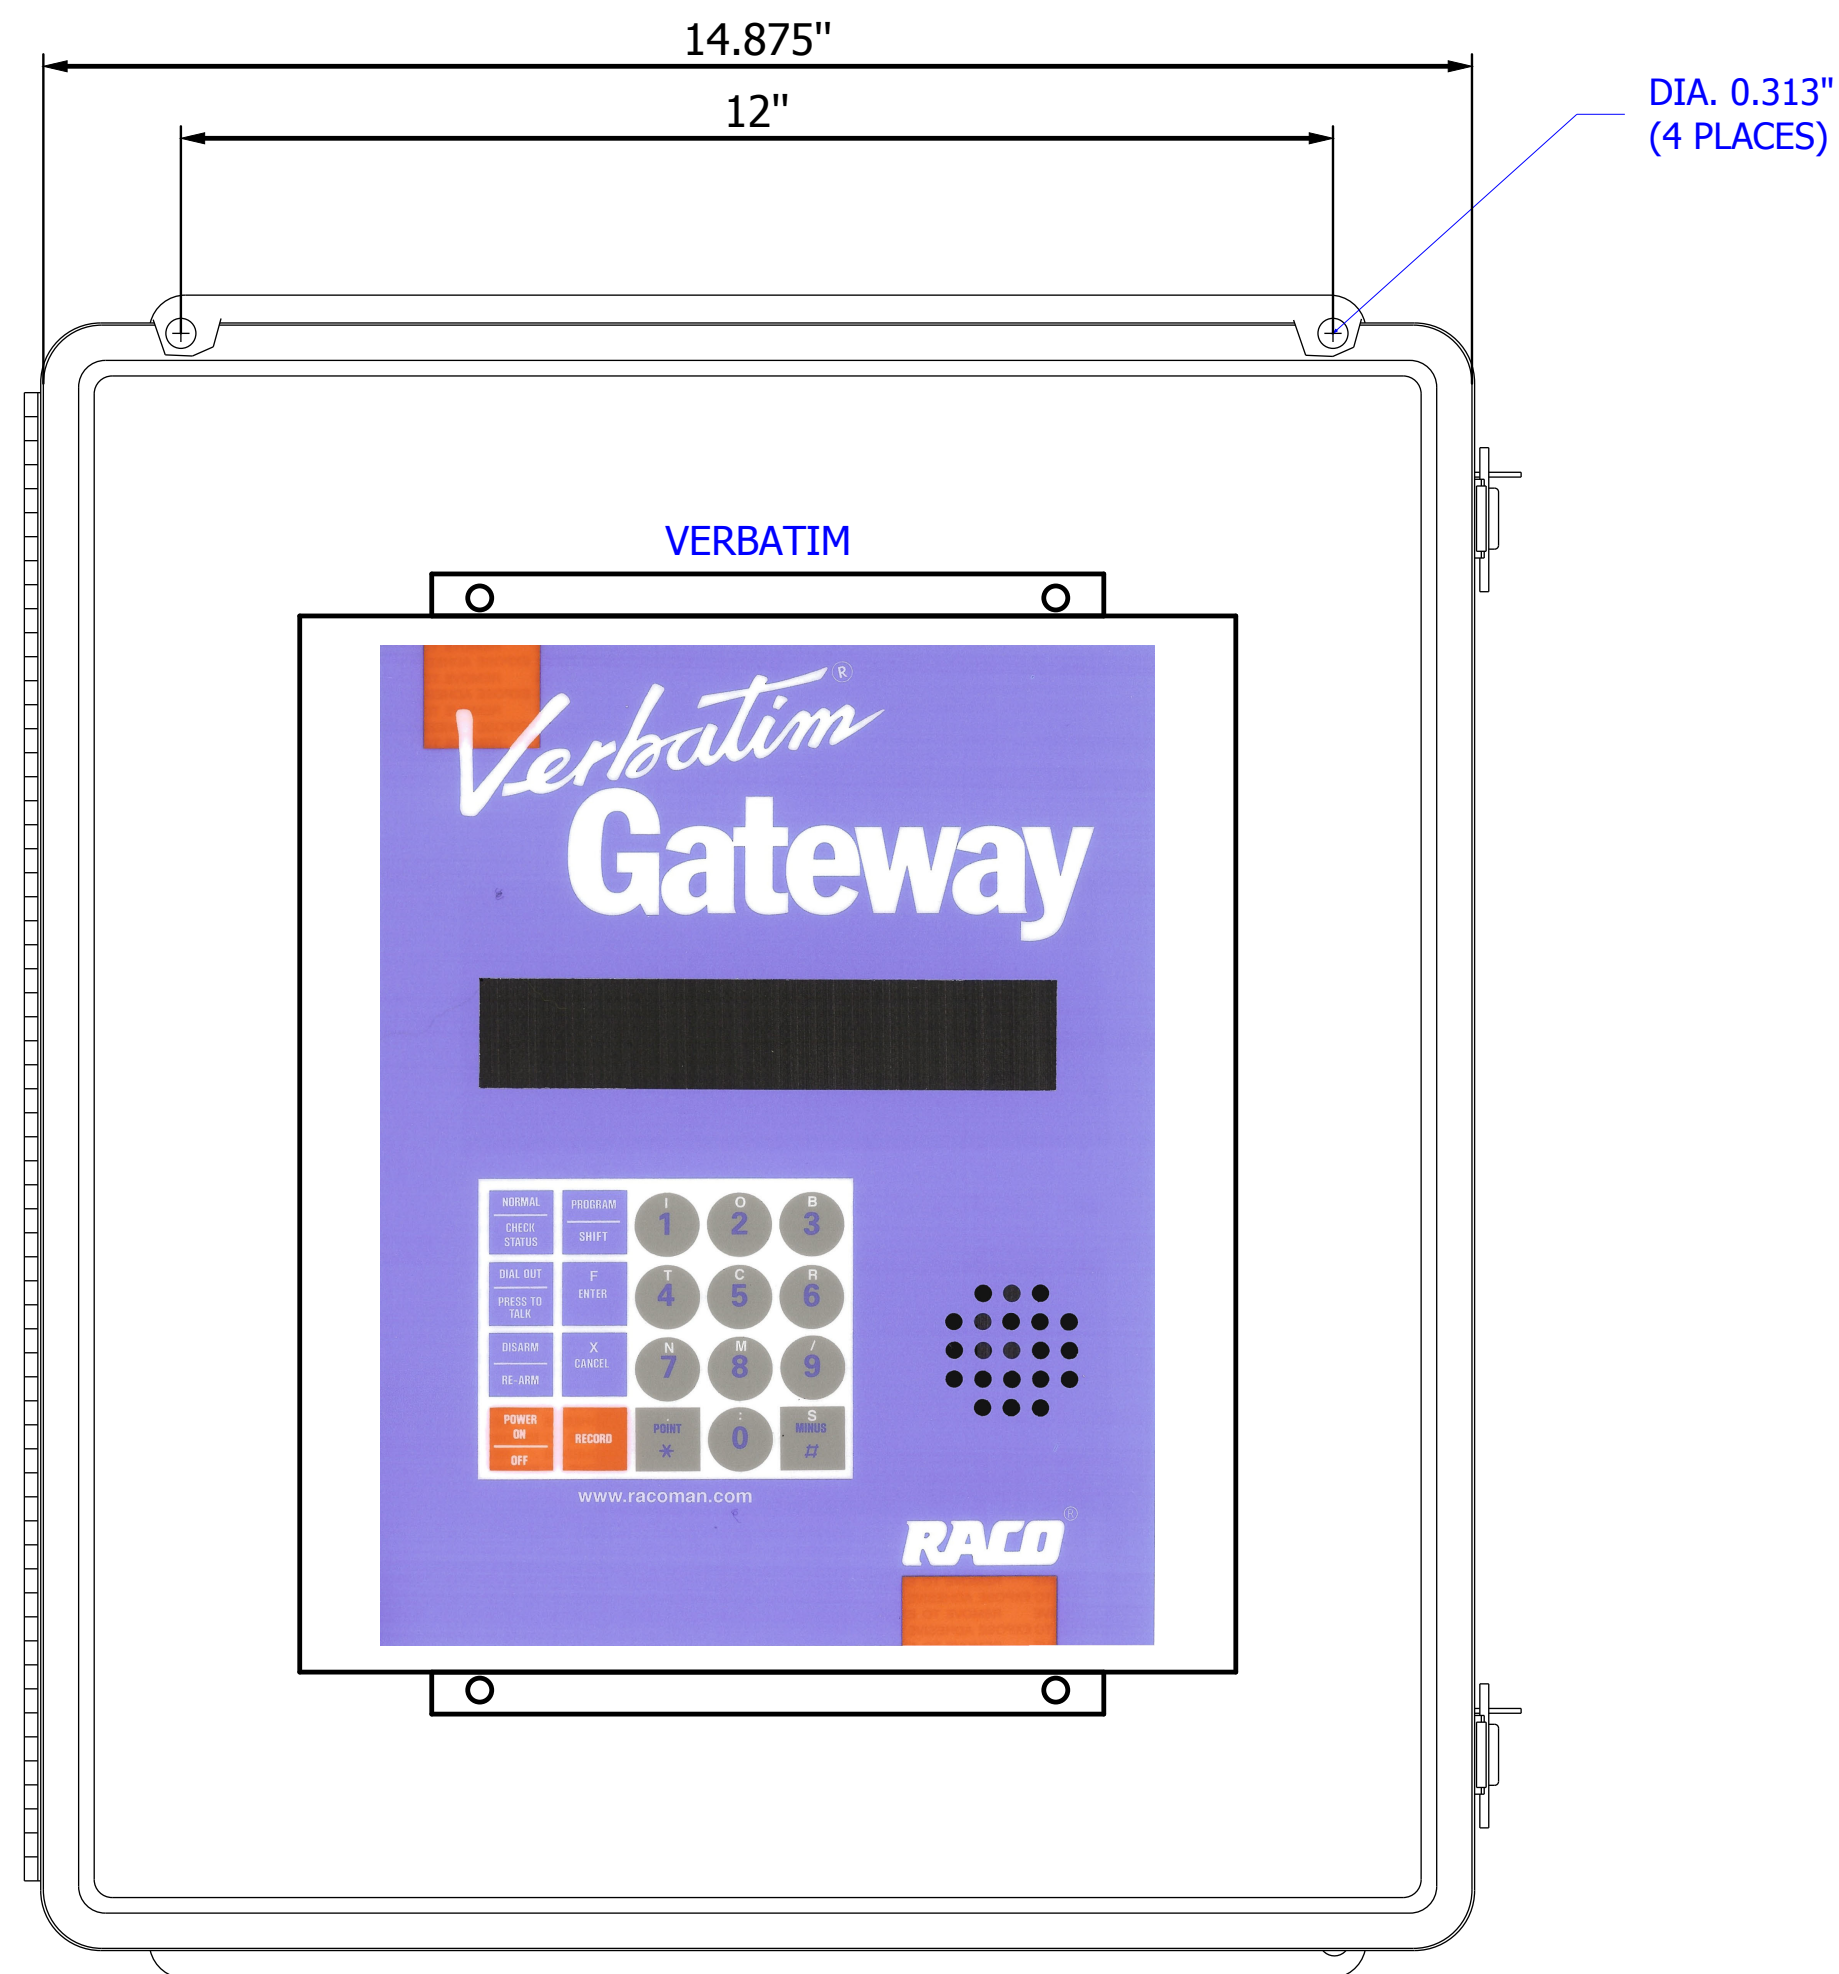

Project name RACO\_Verbatim  
 drawing number DRW01062009  
 Project description Verbatim

RACO Verbatim Gateway Cellular Enclosure Cellular Phone Digital Inputs (4 to 32 Input Config. Avail)  
 Shown with: 32 Inputs (304VSS-32C) Local Alarm Relay Option

Analog Inputs (1 to 16 Input Config. Avail)  
 Shown with: 16 Inputs (38016VA-2E) Line Siezure Relay Option

Communications Option  
 VCP Card - RS-232, DF1, DH 485, Modbus, Serial Printers

Digital Outputs Option (4 or 8 Outputs Config. Avail)  
 Shown with: Remote Supervisory Control - 8 Outputs

Number of pages 3

INSIDE LEFT COVER VIEW

INSIDE RIGHT COVER VIEW

SIDE VIEW (RIGHT)

END VIEW