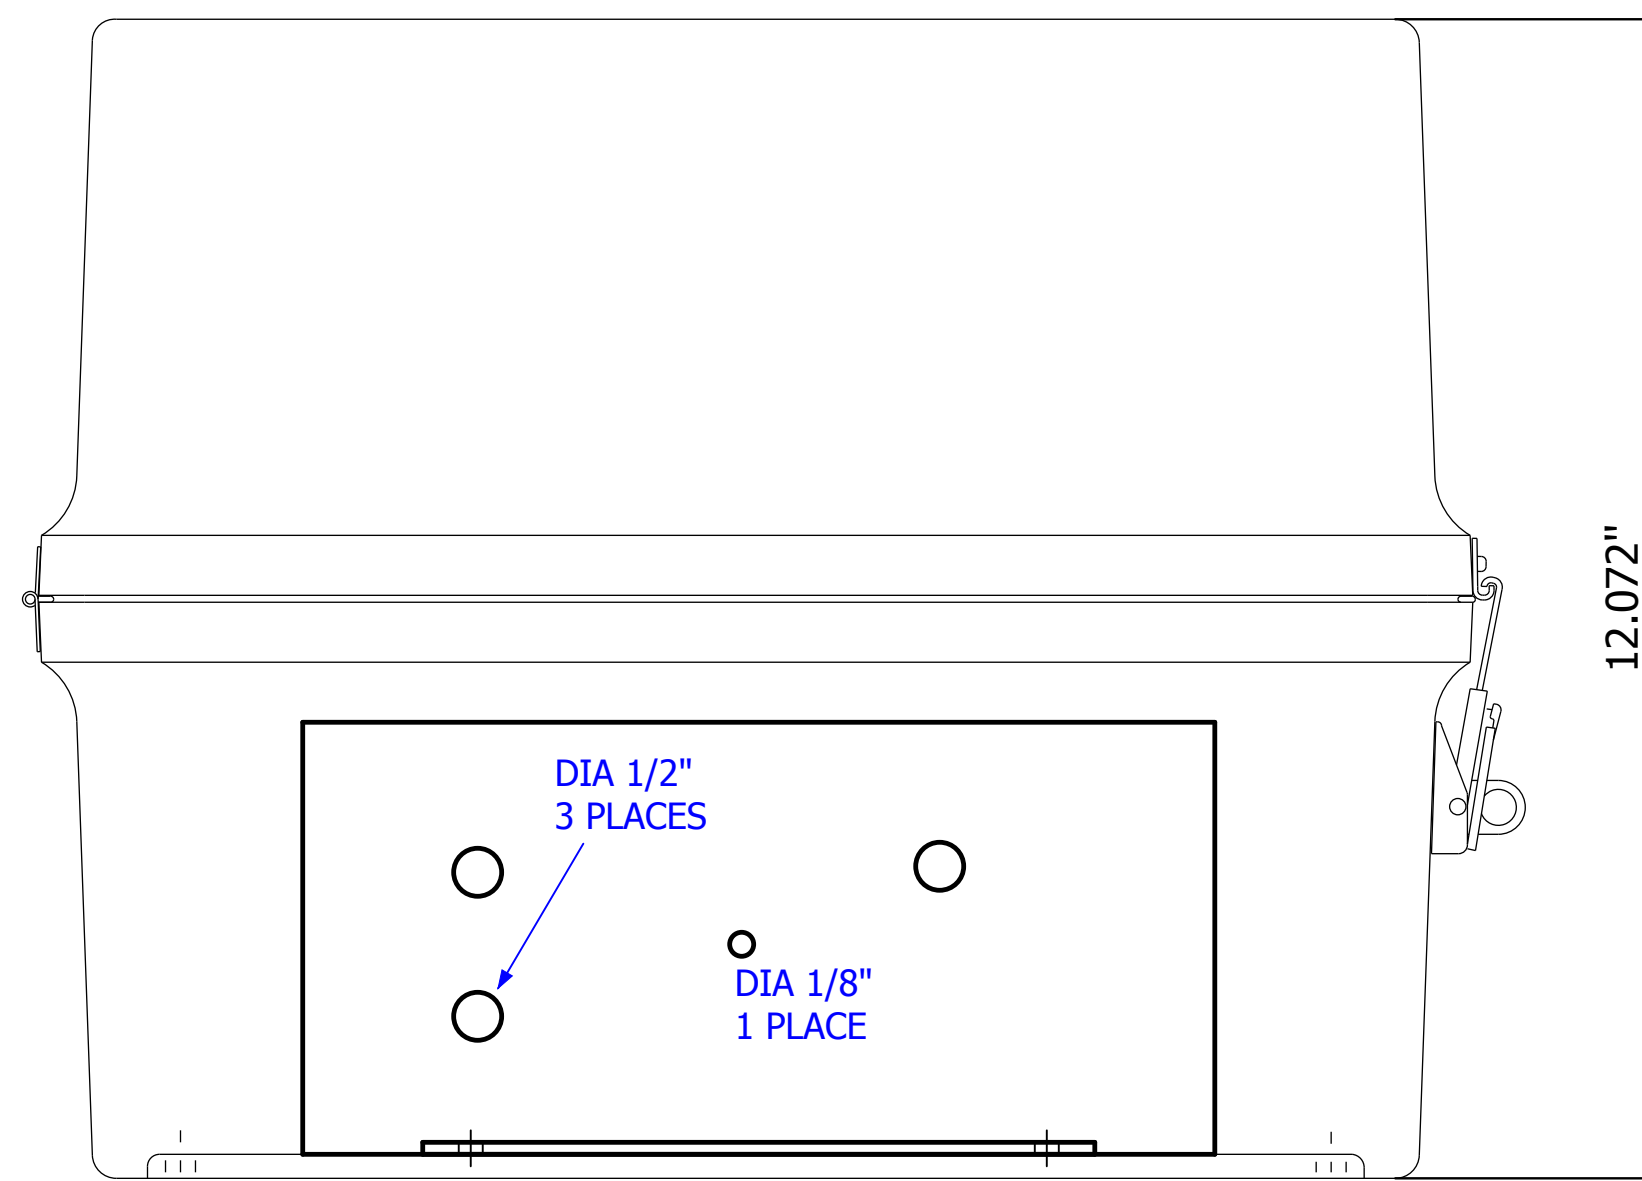

Project name RACO\_Verbatim  
 drawing number DRW01062009  
 Project description Verbatim

RACO Verbatim Gateway Cellular Enclosure Cellular Phone Digital Inputs (4 to 32 Input Config. Avail)  
 Shown with: 32 Inputs (304VSS-32C) Local Alarm Relay Option

Analog Inputs (1 to 16 Input Config. Avail)  
 Shown with: 16 Inputs (38016VA-2E) Line Siezure Relay Option

Communications Option  
 VCP Card - RS-232, DF1, DH 485, Modbus, Serial Printers

Digital Outputs Option (4 or 8 Outputs Config. Avail)  
 Shown with: Remote Supervisory Control - 8 Outputs

Number of pages 3

INSIDE LEFT COVER VIEW

INSIDE RIGHT COVER VIEW

SIDE VIEW (RIGHT)

END VIEW