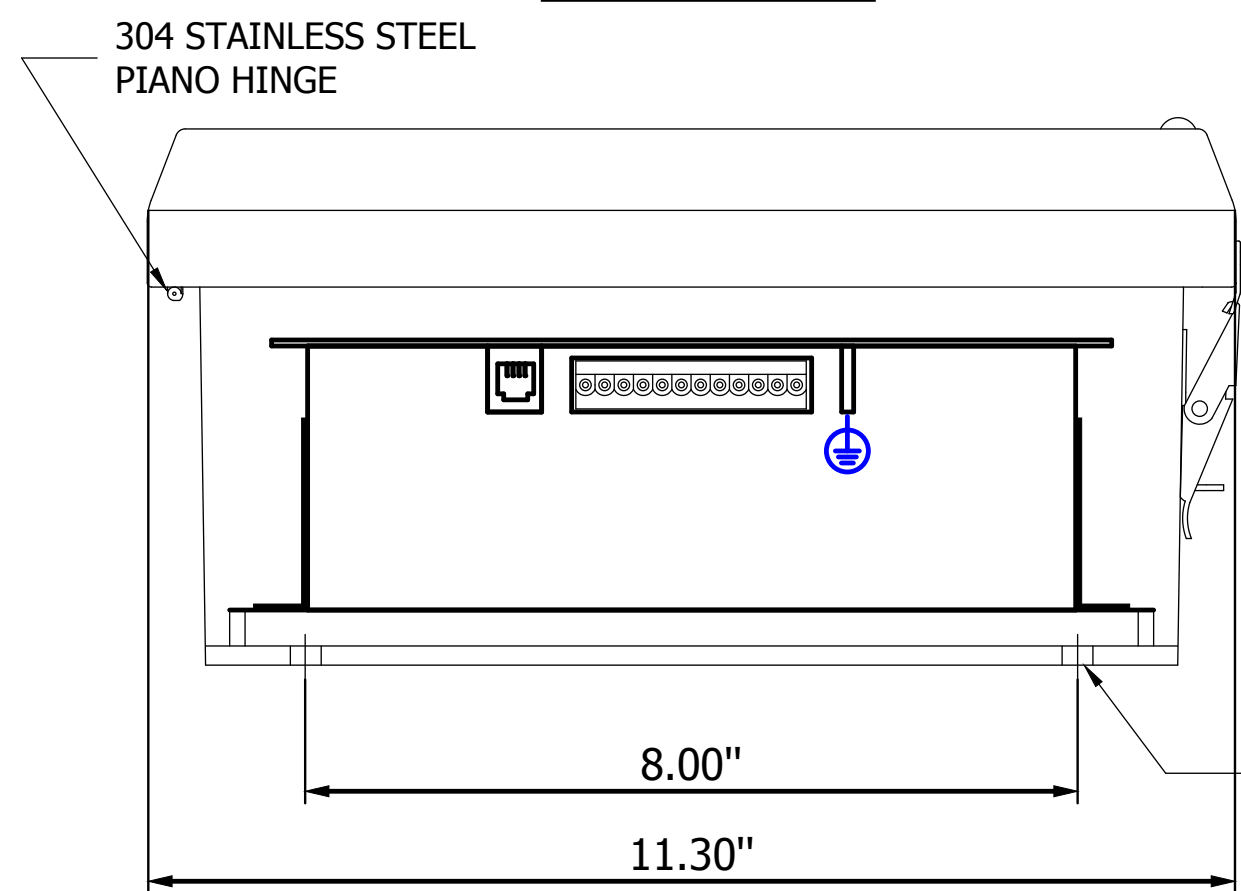

END VIEW

0.32dia MOUNTING HOLE 4 PLACES