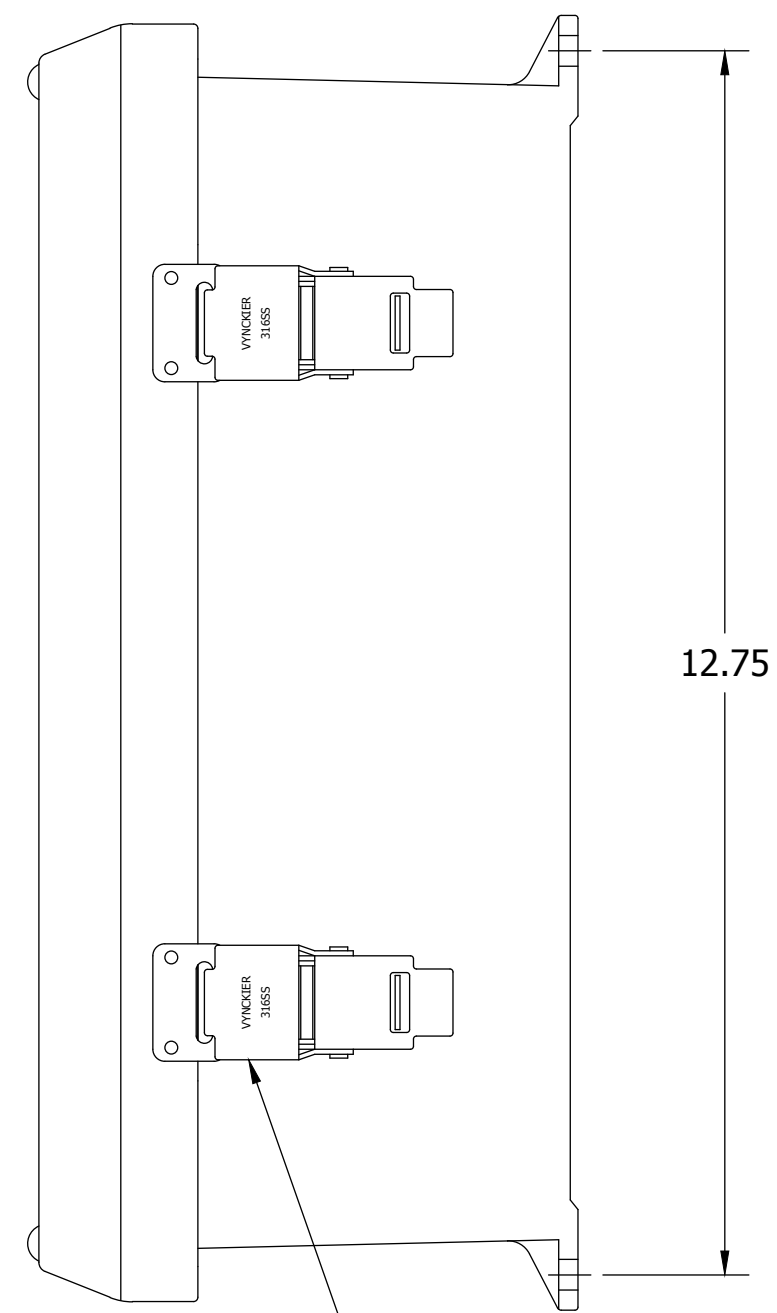

GUARD-IT with NEMA 4X Enclosure

Number of pages 3

GUARD-IT MOUNTED INSIDE NEMA-4X ENCLOSURE

PLAIN OLD TELEPHONE FOR PROGRAMMING

NOTE: THE INPUT CHANNELS ON TERMINALS X1 THRU X8 ARE USER PROGRAMMABLE TO ALARM ON ANY OF THE FOLLOWING:
 1. OPEN CIRCUIT,
 2. CLOSED CIRCUIT,
 OR
 3. ANALOG HIGH AND/OR LOW ALARM SETPOINTS (4-20mA).

ALARMS ARE CAPABLE OF BEING INDEPENDENTLY PROGRAMMED.
SAMPLE WIRING SHOWN BELOW

NOTE: ALL COMMONS ARE EQUAL, NOT ISOLATED

FRONT VIEW-COVER REMOVED

NEMA 4X ENCLOSURE

RIGHT SIDE VIEW

316 STAINLESS STEEL
PADLOCK LATCH ATTACHED
WITH RIVETS. 0.375dia PADLOCK EYE

END VIEW

0.32dia MOUNTING HOLE 4 PLACES