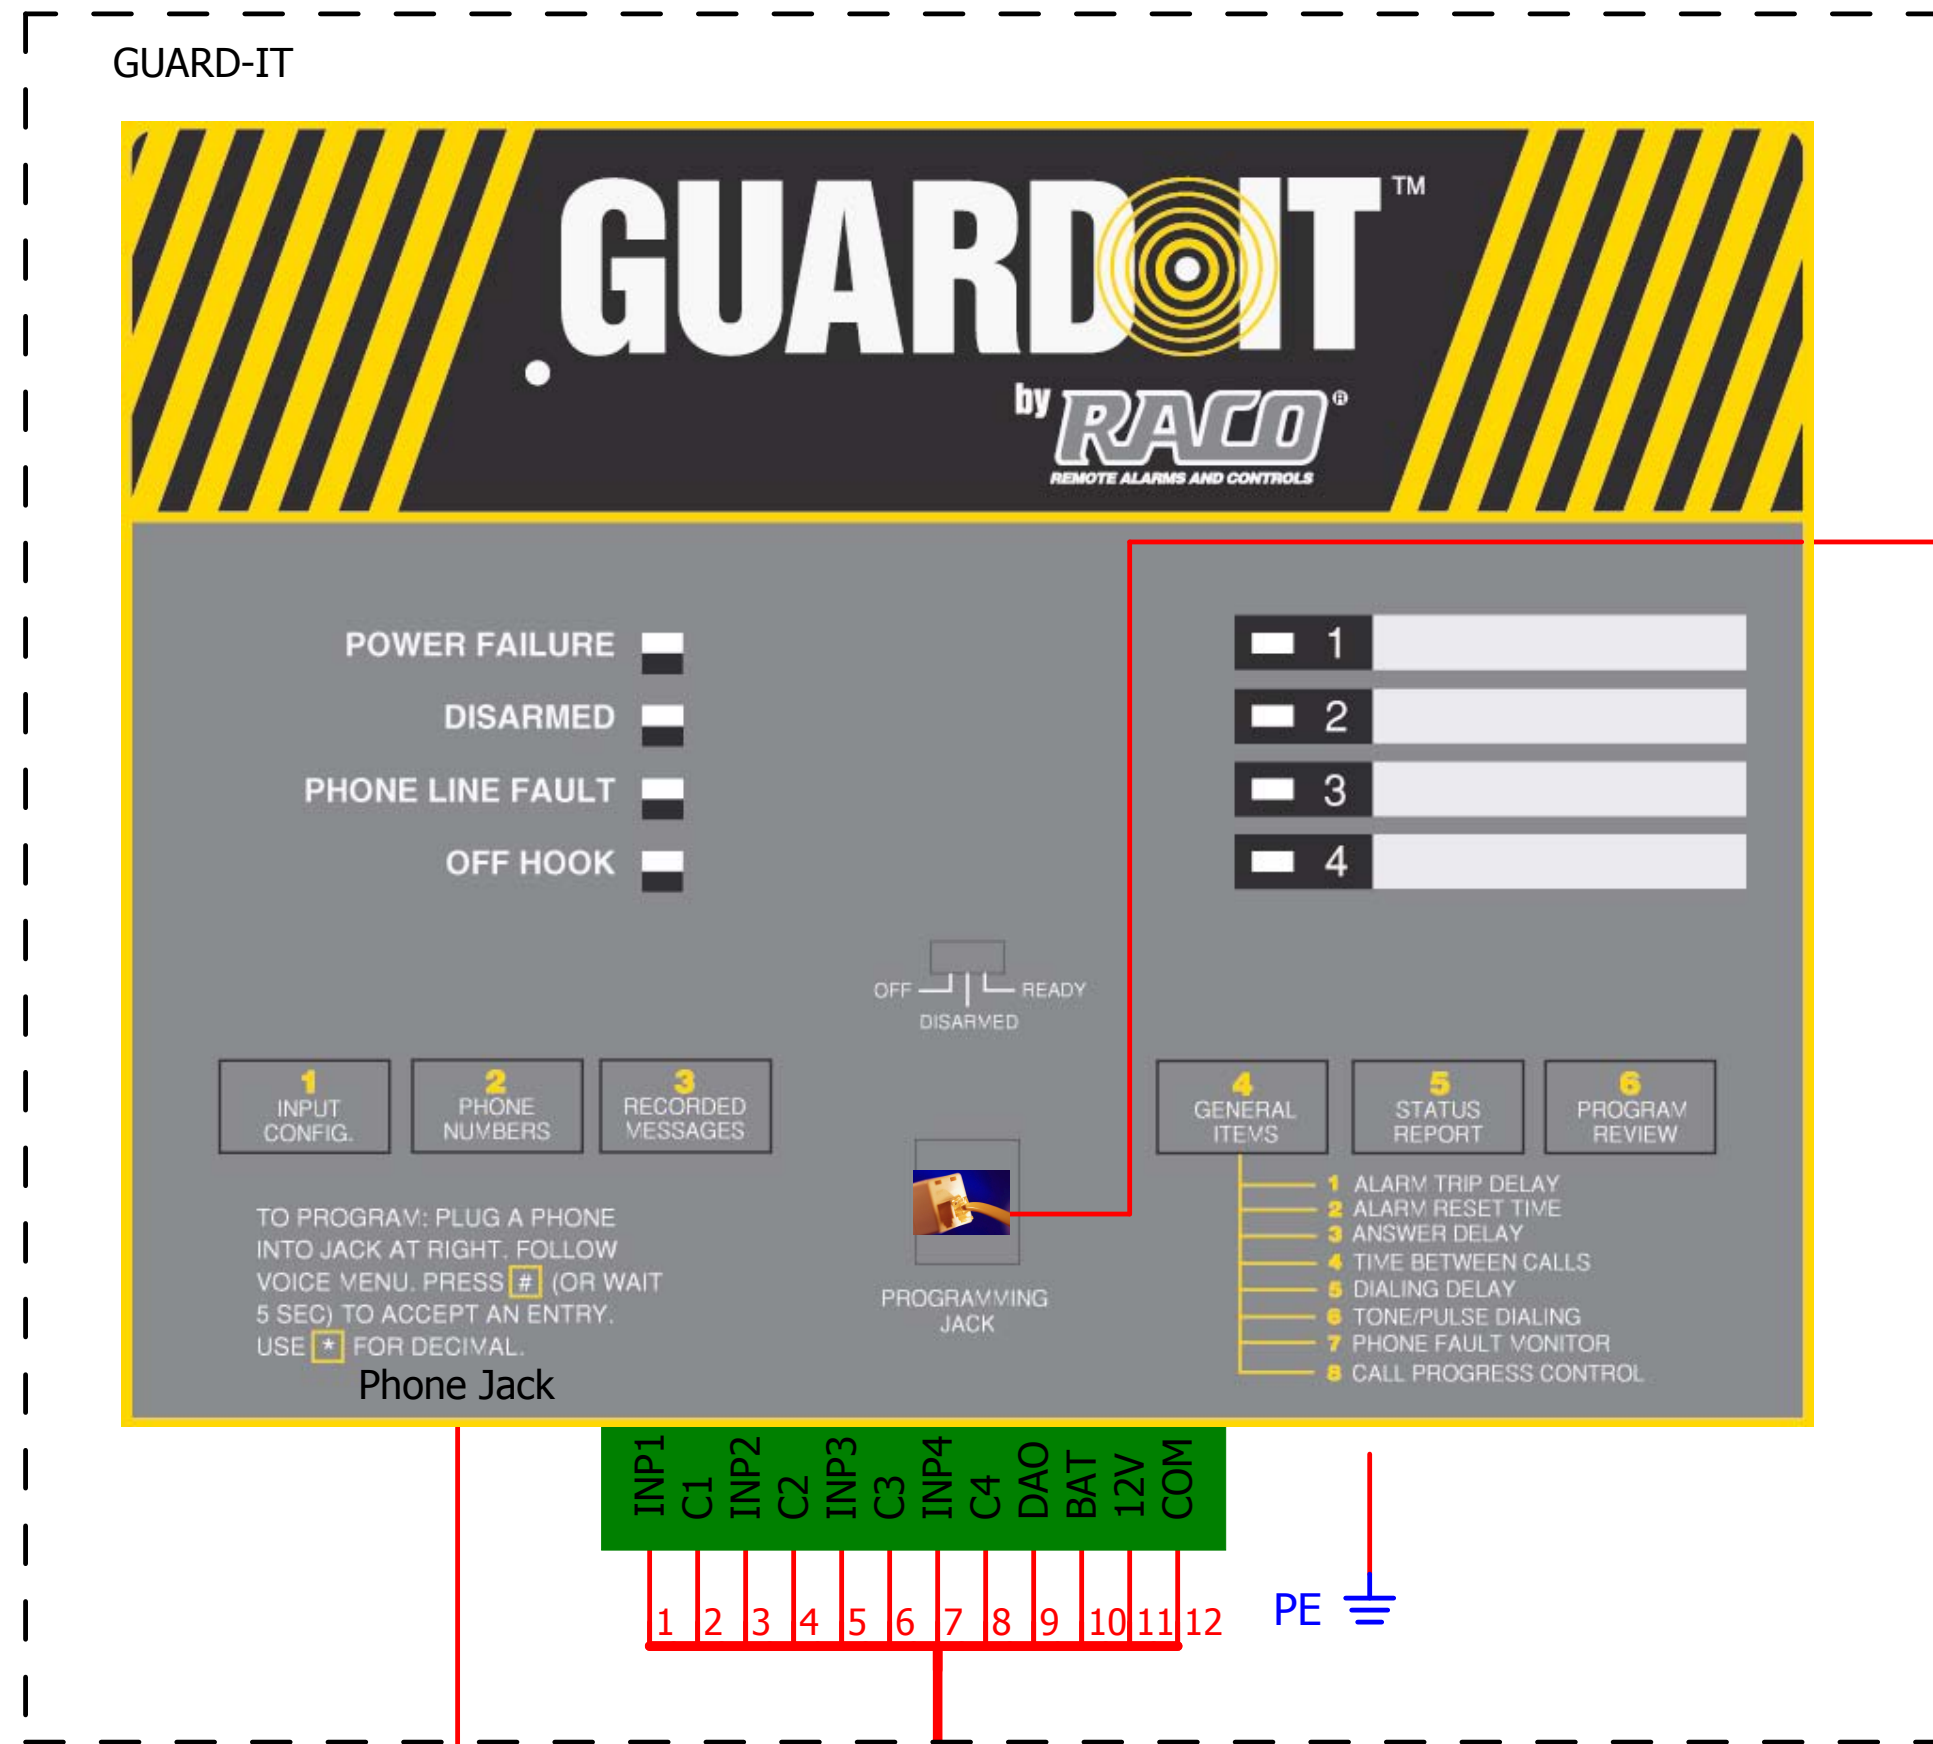

RACO - Remote Alarms & Controls

Customer RACO - Remote Alarms & Controls
 1400 62nd Street
 Emeryville, CA

Phone 1-800-449-4539
 Fax 1-510-658-6713
 Website www.racoman.com

Project name RACO_GUARD-IT
 Drawing Number DRW050708
 Project description **RACO Guard-IT**

GUARD-IT with NEMA 4X Enclosure

Number of pages 3

GUARD-IT MOUNTED INSIDE NEMA-4X ENCLOSURE

PLAIN OLD TELEPHONE FOR PROGRAMMING

NOTE: THE INPUT CHANNELS ON TERMINALS X1 THRU X8 ARE USER PROGRAMMABLE TO ALARM ON ANY OF THE FOLLOWING:
 1. OPEN CIRCUIT,
 2. CLOSED CIRCUIT,
 OR
 3. ANALOG HIGH AND/OR LOW ALARM SETPOINTS (4-20mA).

ALARMS ARE CAPABLE OF BEING INDEPENDENTLY PROGRAMMED.
SAMPLE WIRING SHOWN BELOW

NOTE: ALL COMMONS ARE EQUAL, NOT ISOLATED

FRONT VIEW-COVER REMOVED

NEMA 4X ENCLOSURE

RIGHT SIDE VIEW

316 STAINLESS STEEL
PADLOCK LATCH ATTACHED
WITH RIVETS. 0.375dia PADLOCK EYE

END VIEW

0.32dia MOUNTING HOLE 4 PLACES