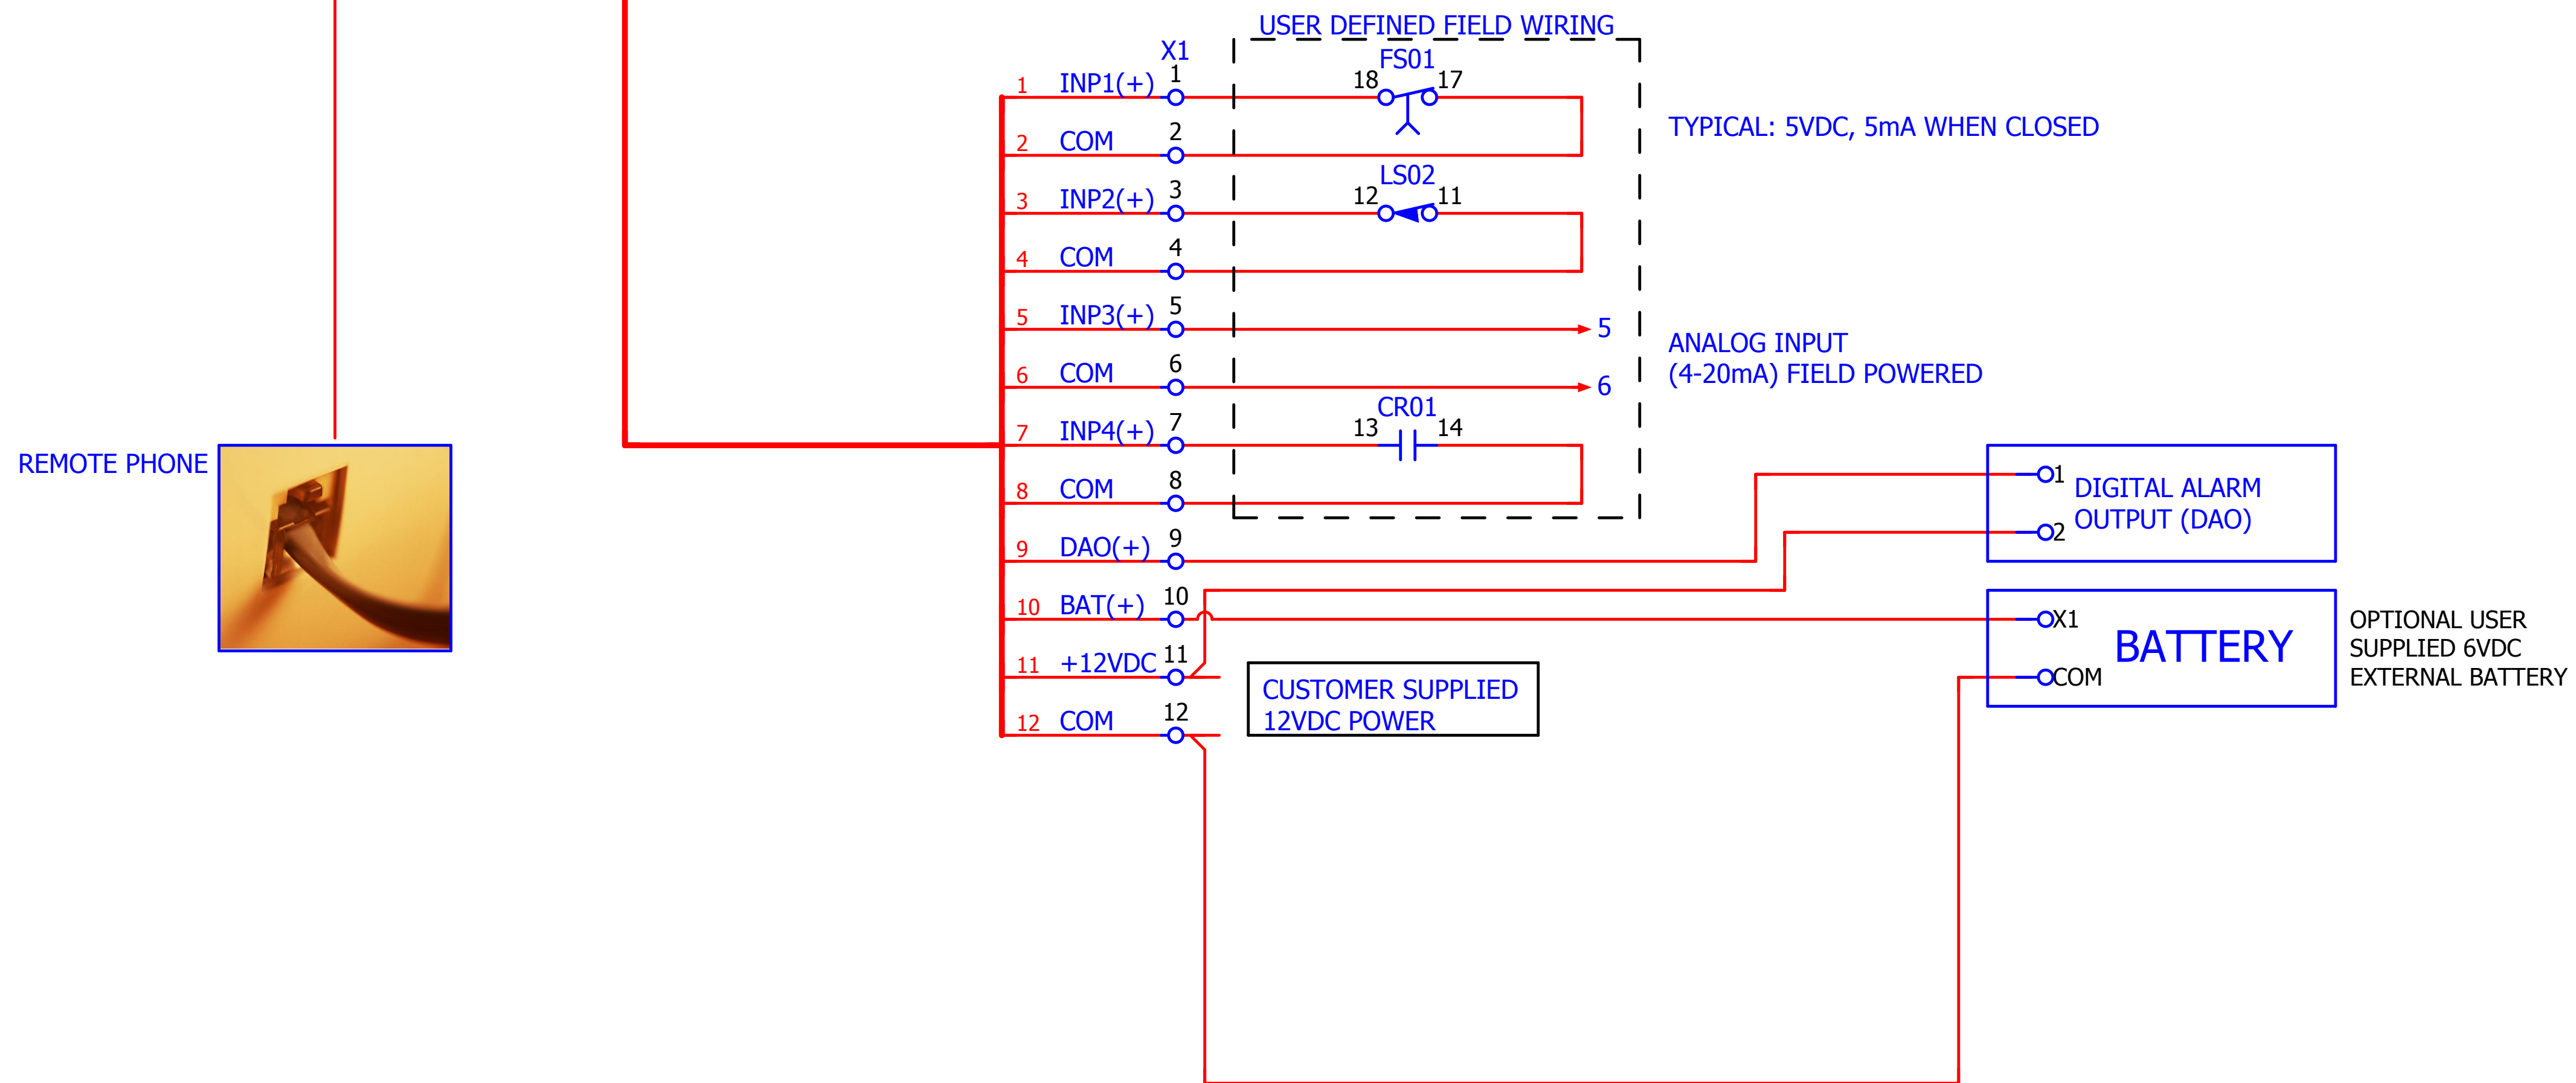

GUARD-IT with NEMA 4X Enclosure

Number of pages 3

GUARD-IT MOUNTED INSIDE NEMA-4X ENCLOSURE

PLAIN OLD TELEPHONE FOR PROGRAMMING

NOTE: THE INPUT CHANNELS ON TERMINALS X1 THRU X8 ARE USER PROGRAMMABLE TO ALARM ON ANY OF THE FOLLOWING:
 1. OPEN CIRCUIT,
 2. CLOSED CIRCUIT,
 OR
 3. ANALOG HIGH AND/OR LOW ALARM SETPOINTS (4-20mA).

ALARMS ARE CAPABLE OF BEING INDEPENDENTLY PROGRAMMED.
SAMPLE WIRING SHOWN BELOW

NOTE: ALL COMMONS ARE EQUAL, NOT ISOLATED

FRONT VIEW-COVER REMOVED

NEMA 4X ENCLOSURE

RIGHT SIDE VIEW

316 STAINLESS STEEL
PADLOCK LATCH ATTACHED
WITH RIVETS. 0.375dia PADLOCK EYE

END VIEW

0.32dia MOUNTING HOLE 4 PLACES