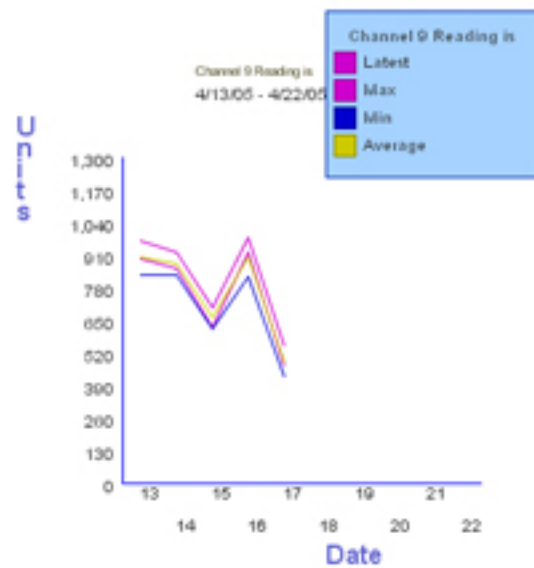

ANALOG REPORT

RTU NAME: TRIPLEX PUMP STATION WITH PULSE FLOW METER

Channel 9 Readings

Close Window

Next RTU

Previous RTU