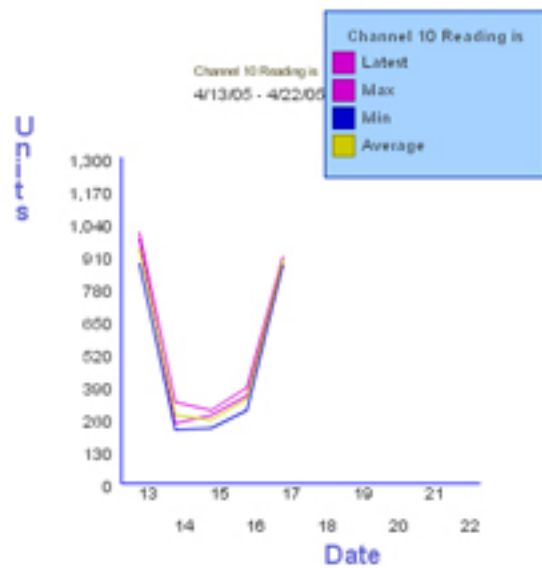

Channel 10 Readings

Select New RTU

Export Report

Show Printable Page