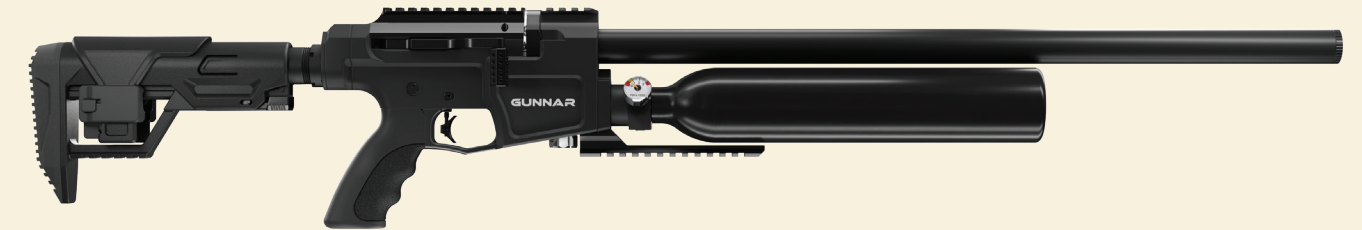

Gunnar

PCP Powered, Multi-Shot Side Lever Air Rifle

- Adjustable, AR compatible buttstock with 4-way adjustable cheek piece
- AR compatible pistol grip
- Adjustable regulator

- 5 position external power adjuster
- Picatinny rail for monopod attachment
- Shrouded barrel with integrated sound suppression
- 5 Year warranty

Model BPG22S .22 cal. 1000 fps 32 fpe
Model BPG25S .25 cal. 900 fps 50 fpe
Model BPG45S .45 cal. 800 fps