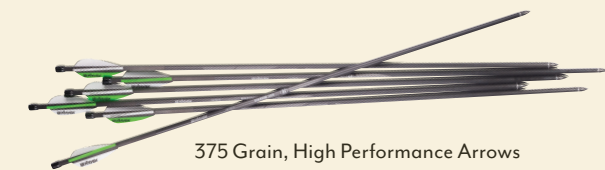

375 Grain, High Performance Arrows

- 100% carbon fiber
- Nano ceramic Victory ICE™ coating for increased speed, greater penetration and easier retrieval
- Tight weight and straightness tolerances
- Unique spine alignment increases accuracy and grouping
- Helical vanes; 100% hand fletched
- Includes six 100 grain field tips

Model AB6PKA 250 spine