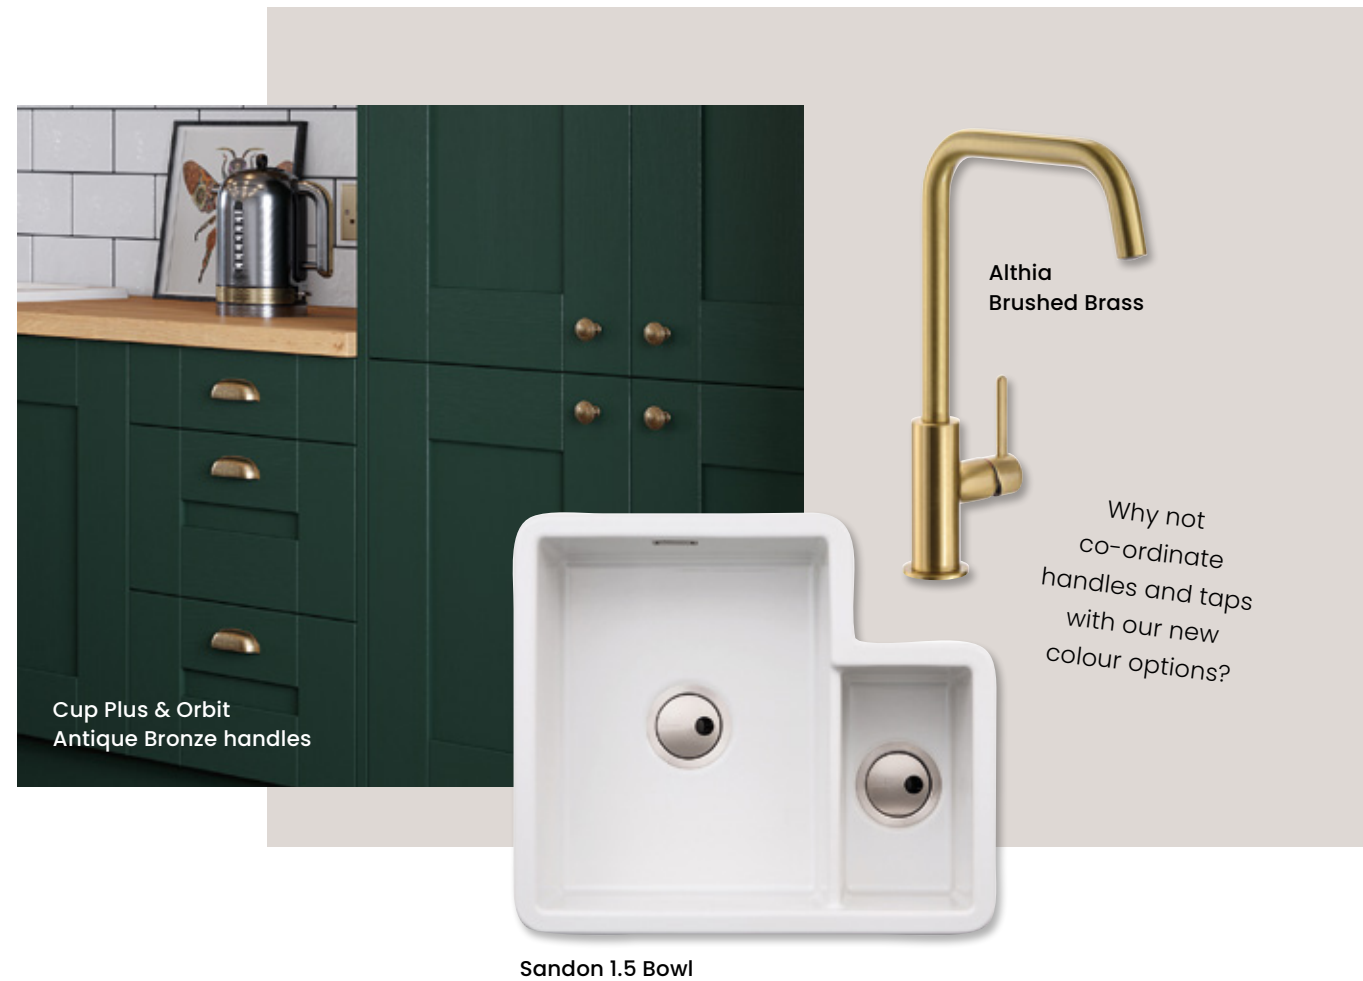

Cup Plus & Orbit
Antique Bronze handles

Althia
Brushed Brass

*Why not
co-ordinate
handles and taps
with our new
colour options?*

Go Gold!