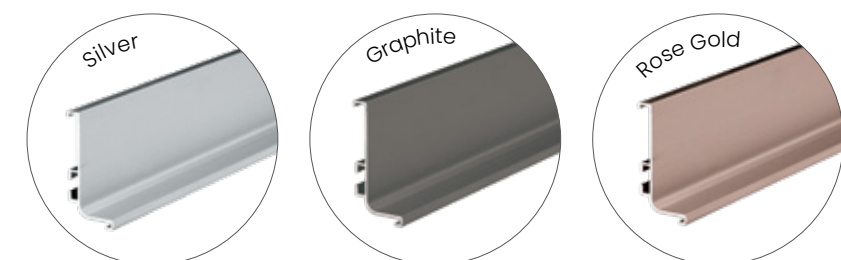

Rail Colours