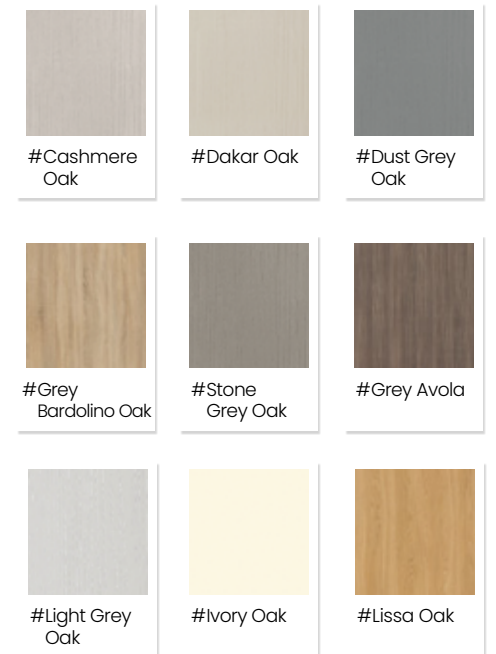

## Lastra

Combine two trends with the tactile super matt door finish of Lastra and the Vero rail system, for the latest in kitchen fashion.

Stone Grey

*Speak to your retailer about other finishes available!*