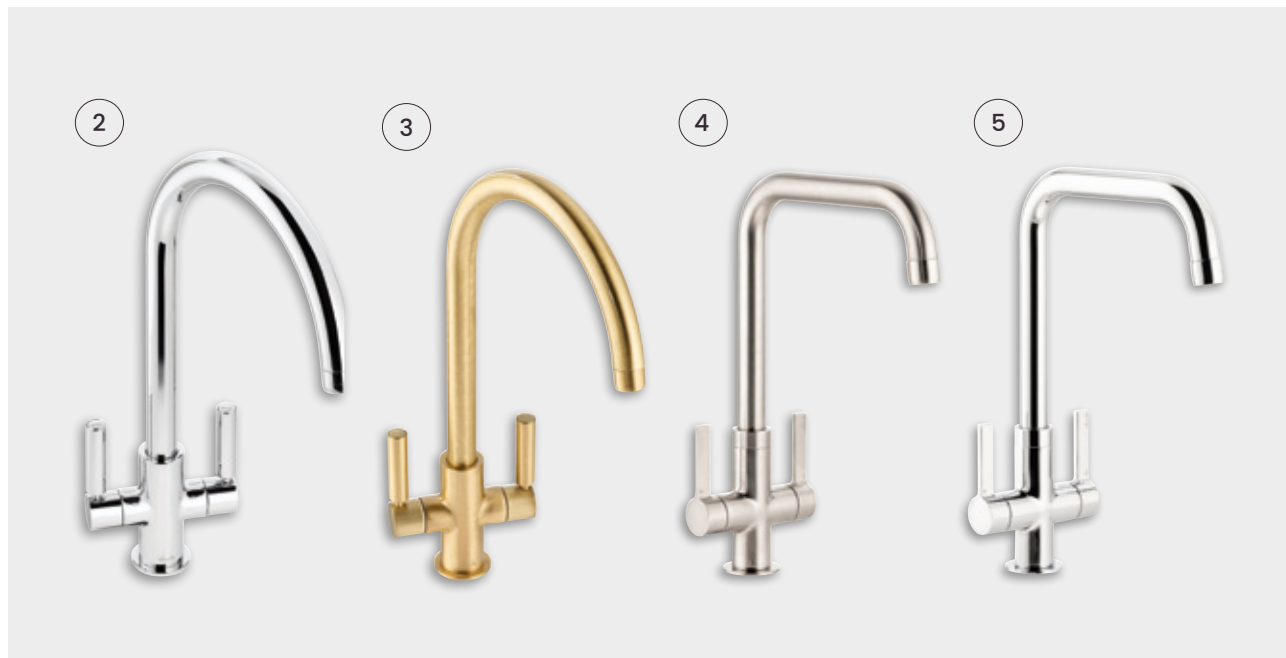

# Stainless Steel Sinks

A classic, hard wearing material, stainless steel is always popular and now available in undermount and inset models.

1. Steam
2. Quarry
3. Neron Single Bowl
4. Neron Bowl and Half
5. Ixis Bowl and Half
6. Ixis Single Bowl

## Ceramic Sinks

Ceramic sinks offer stylish, hygienic and easy to maintain qualities. Always popular in traditional kitchens.

1. Milford Bowl and Half
2. Belfast
3. Sandon Bowl and Half
4. Sandon Single Bowl
5. Milford Single Bowl

# Single Lever Taps

Make a minimalist statement with a single lever tap, now available in a variety of colours.

Co-ordinate your sink finish with your handles, for a designer look!

- |                           |                             |
|---------------------------|-----------------------------|
| 1. Althia Chrome          | 6. Fraction Matt Black      |
| 2. Althia Brushed Brass   | 7. Spey Chrome & Matt Black |
| 3. Althia Matt Black      | 8. Brock Chrome             |
| 4. Fraction Chrome        | 9. Prime Chrome             |
| 5. Fraction Brushed Brass | 10. Severn Chrome           |

## Dual Lever Taps

Dual lever taps offer extra practicality and ease of use, as well as traditional and contemporary options.

- |                             |                                |
|-----------------------------|--------------------------------|
| 1. Globe Matt Black         | 6. Beck Chrome                 |
| 2. Globe Chrome             | 7. Beck Brushed Nickel         |
| 3. Globe Brushed Brass      | 8. Rissle Chrome               |
| 4. Pico Quad Brushed Nickel | 9. Linear Flair Chrome         |
| 5. Pico Quad Chrome         | 10. Linear Flair Brushed Steel |