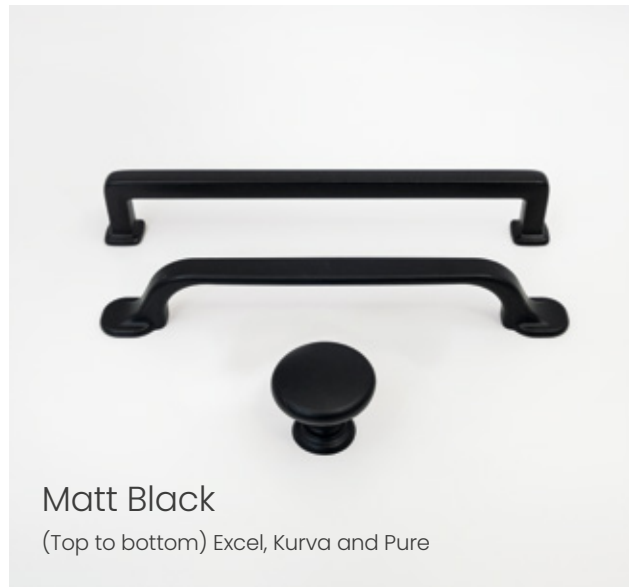

# Classic Handles

If you're choosing a classic contemporary or traditional kitchen then these handles are the perfect option. Explore our styles and colours, they're highly on trend!

Matt Black  
(Top to bottom) Excel, Kurva and Pure