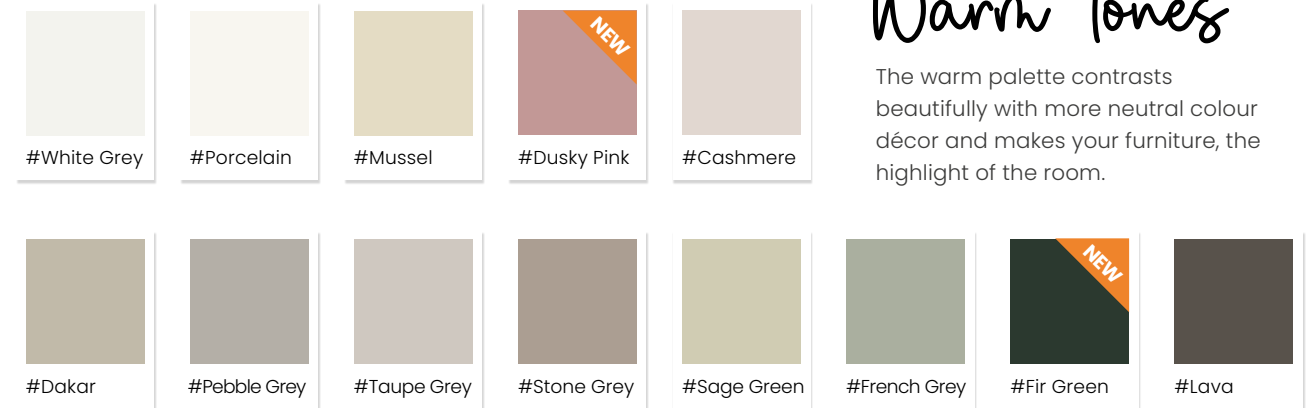

NEW
— 2022 —

Grantham

Handleless Shaker design

Our new Grantham range is an exciting, eclectic mix of materials and design. Manufactured from true timber, with a narrow contemporary frame width and an integrated handle, Grantham creates a contemporary new look.

Warm Tones

The warm palette contrasts beautifully with more neutral colour décor and makes your furniture, the highlight of the room.

Cool Tones

Our cool palette offers a wide spectrum of colours, with both neutral and vibrant options, to suit your taste.