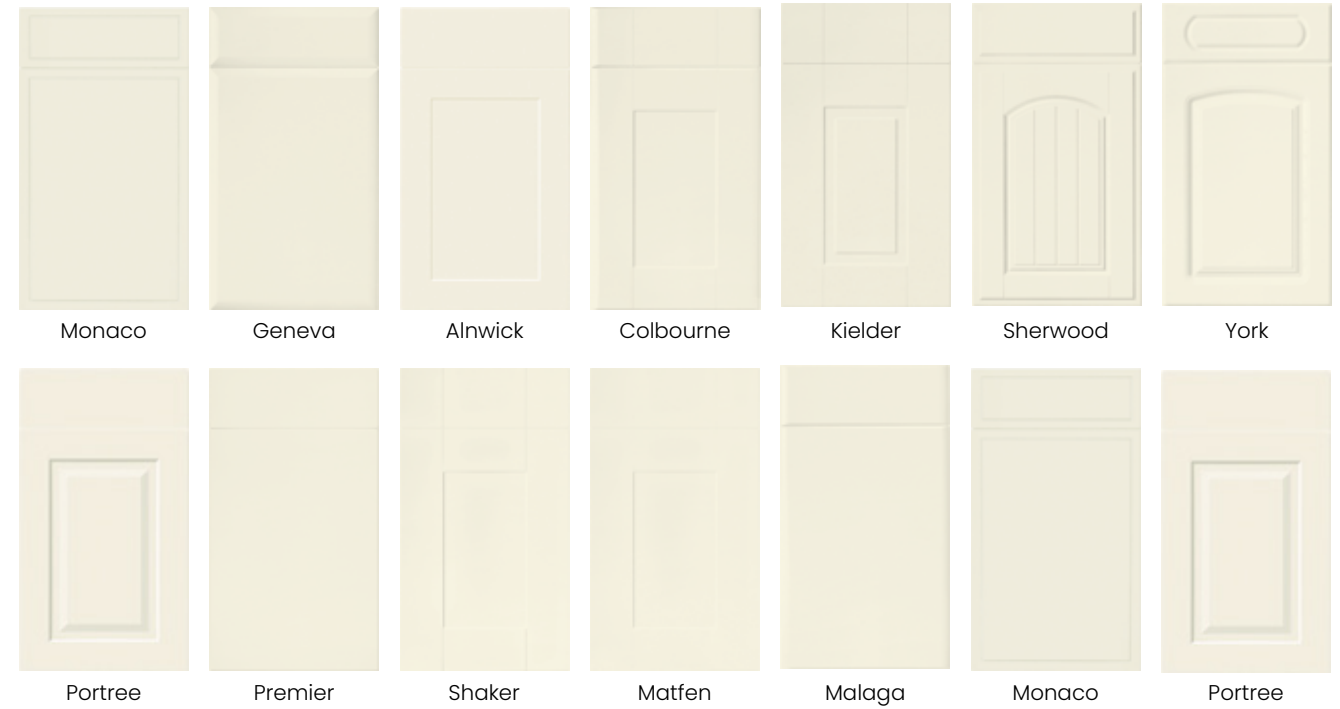

Coniston

Multiple designs

Coniston offers the ultimate in flexibility of door and colour with over 20 different door styles and colour finishes. Ask your retailer about all your options from shaker to cathedral arch to tongue and groove, there's something for everyone.

Available in 30 finishes, speak to your retailer for more info.