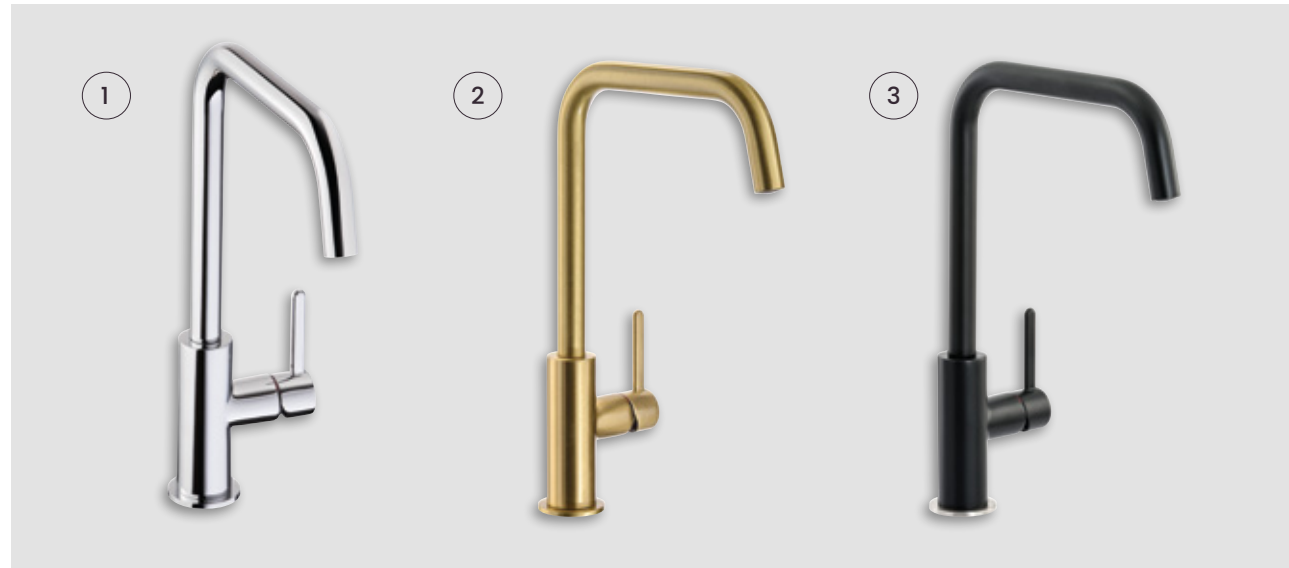

Single Lever Taps

Make a minimalist statement with a single lever tap, now available in a variety of colours.

Co-ordinate your sink finish with your handles, for a designer look!

1. Althia Chrome	6. Fraction Matt Black
2. Althia Brushed Brass	7. Spey Chrome & Matt Black
3. Althia Matt Black	8. Brock Chrome
4. Fraction Chrome	9. Prime Chrome
5. Fraction Brushed Brass	10. Severn Chrome