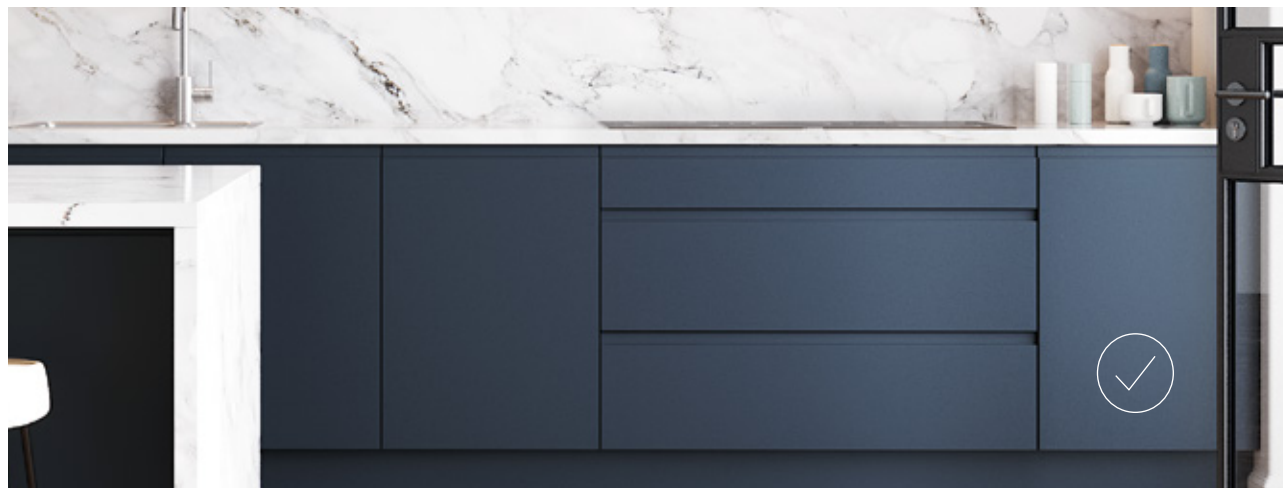

On-Trend Kitchen Quality

Lucente, quality J pull design kitchens

Our Lucente door is made from 22mm MDF, vacuum sealed on exposed edges, primed and then given 2 coats of polyurethane paint. We've even got a colour co-ordinated reverse, but while kitchen doors might look the same, the reality is quite different.

LUCENTE FEATURES & BENEFITS:

- ✓ 22mm door thickness
- ✓ Painted finishes mean your doors won't peel or bubble.
- ✓ Easy grip J pull design
- ✓ Matching melamine reverse for design consistency.

Common problems with typical J Pull doors:

✗ PEELING VINYL   ✗ BUBBLED VINYL