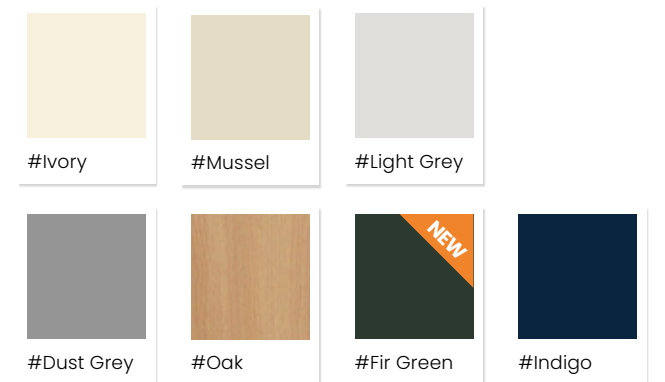

### Colours available

#White

#Ivory

#Mussel

#Cashmere

#Sage Green

#Light Grey

#Dust Grey

## 5 Piece Timber Shaker

Choose the natural beauty and warmth of solid timber for your kitchen, personified by our Cambridge range. Colour options range from traditional oak, through to the highly On-Trend tone of dust grey, while Cambridge offers a vast array of accessories to create perfect features with. The simplicity of Cambridge allows you to create both traditional and modern looks, simply choose a handle to suit your taste and then indulge yourself, in the likes of modern curves or traditional pilasters.

### Colours available