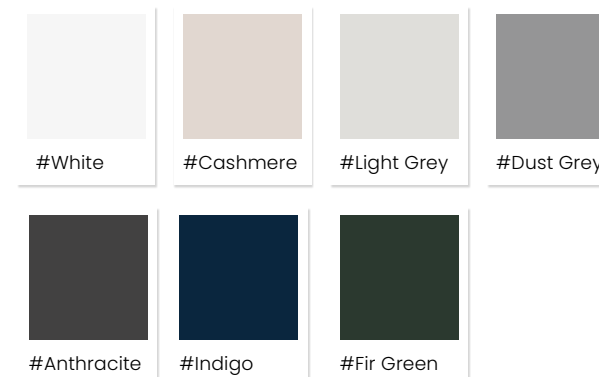

Lucente Matt Finish

Lucente matt has a painted, tactile finish that oozes class and quality. Colour matching reverse as standard.