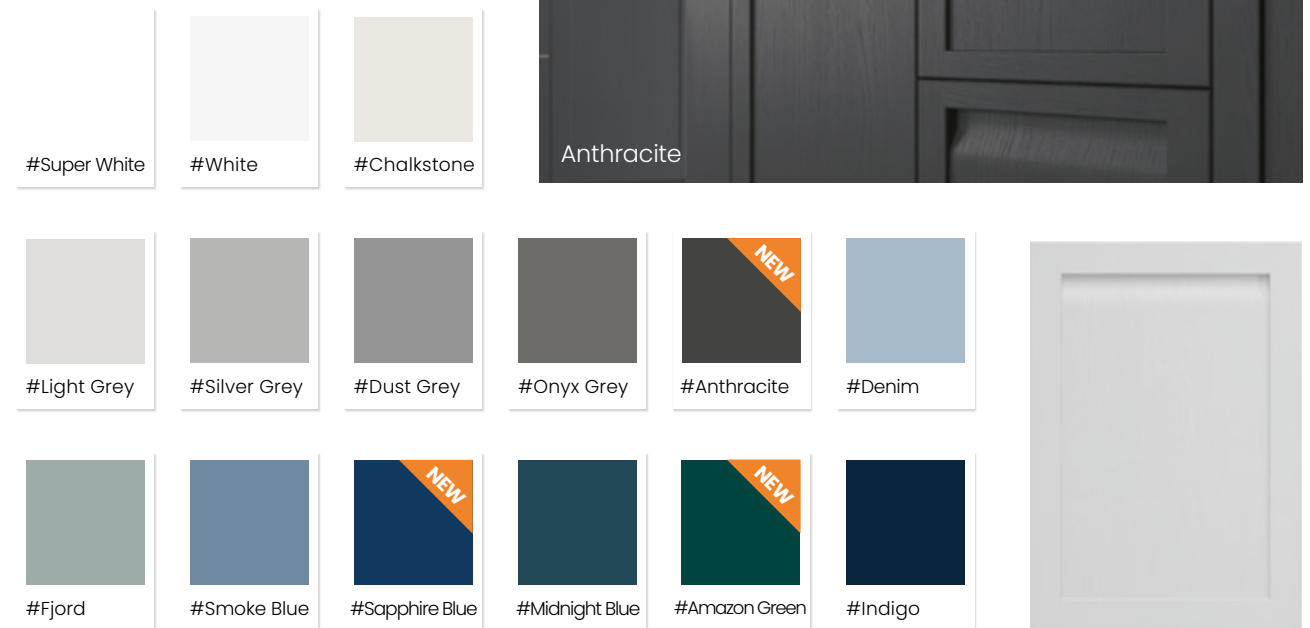

WHY CHOOSE GRANTHAM:

- ✓ 21mm door thickness.
- ✓ Painted finish.
- ✓ Sustainably sourced real timber materials.
- ✓ Latest kitchen trend.