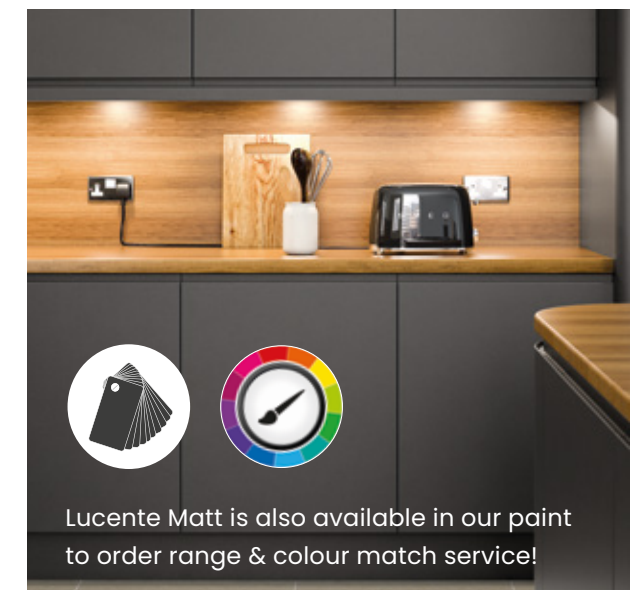

Lucente Matt Finish

Lucente matt has a painted, tactile finish that oozes class and quality. Colour matching reverse as standard.