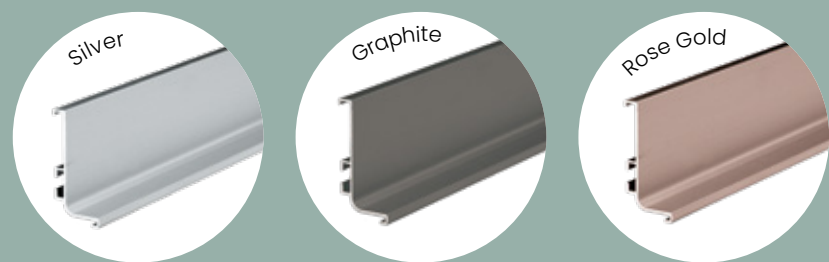

Linear, Glacier, Lastra & Coniston Premier

True Handleless

Rail Colours