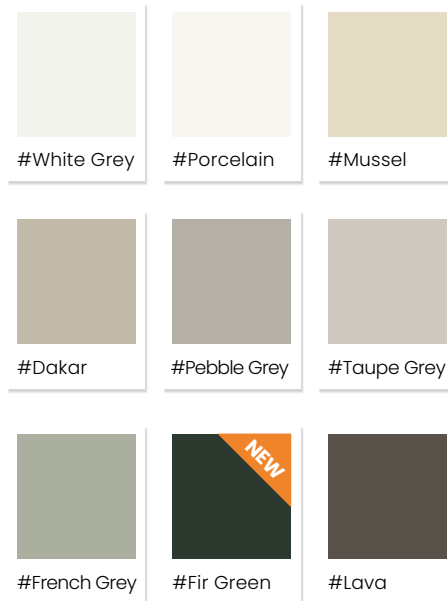

Newmarket Pebble Grey