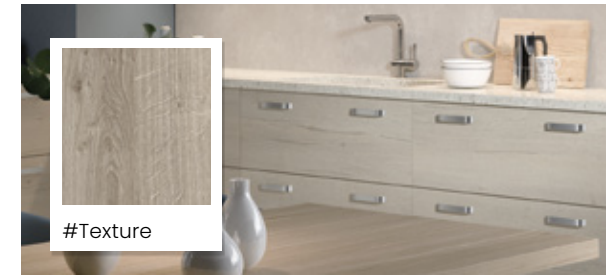

Textured finishes are available in our Linear range with 6 colour options.