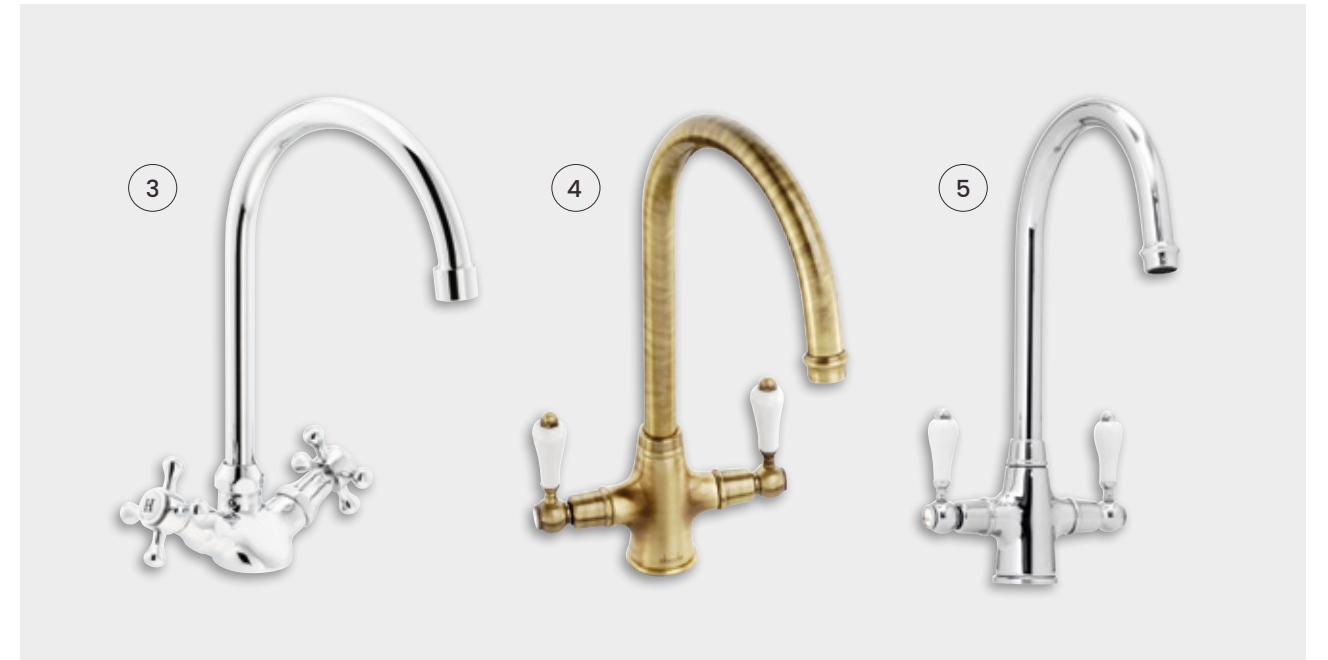

# Stainless Steel Sinks

A classic, hard wearing material, stainless steel is always popular and now available in undermount and inset models.

1. Steam
2. Quarry
3. Neron Single Bowl
4. Neron Bowl and Half
5. Ixis Bowl and Half
6. Ixis Single Bowl

## Ceramic Sinks

Ceramic sinks offer stylish, hygienic and easy to maintain qualities. Always popular in traditional kitchens.

1. Milford Bowl and Half
2. Belfast
3. Sandon Bowl and Half
4. Sandon Single Bowl
5. Milford Single Bowl

## Dual Lever Taps

Dual lever taps offer extra practicality and ease of use, as well as traditional and contemporary options.

- |                             |                                |
|-----------------------------|--------------------------------|
| 1. Globe Matt Black         | 6. Beck Chrome                 |
| 2. Globe Chrome             | 7. Beck Brushed Nickel         |
| 3. Globe Brushed Brass      | 8. Rissle Chrome               |
| 4. Pico Quad Brushed Nickel | 9. Linear Flair Chrome         |
| 5. Pico Quad Chrome         | 10. Linear Flair Brushed Steel |

1

3

4

5

6

2

- 1. Eden Matt Black
- 2. Eden Chrome
- 3. Ouse Chrome
- 4. Ludlow Antique Bronze
- 5. Ludlow Chrome
- 6. Tyne Chrome

The On-Trend Kitchen Collection