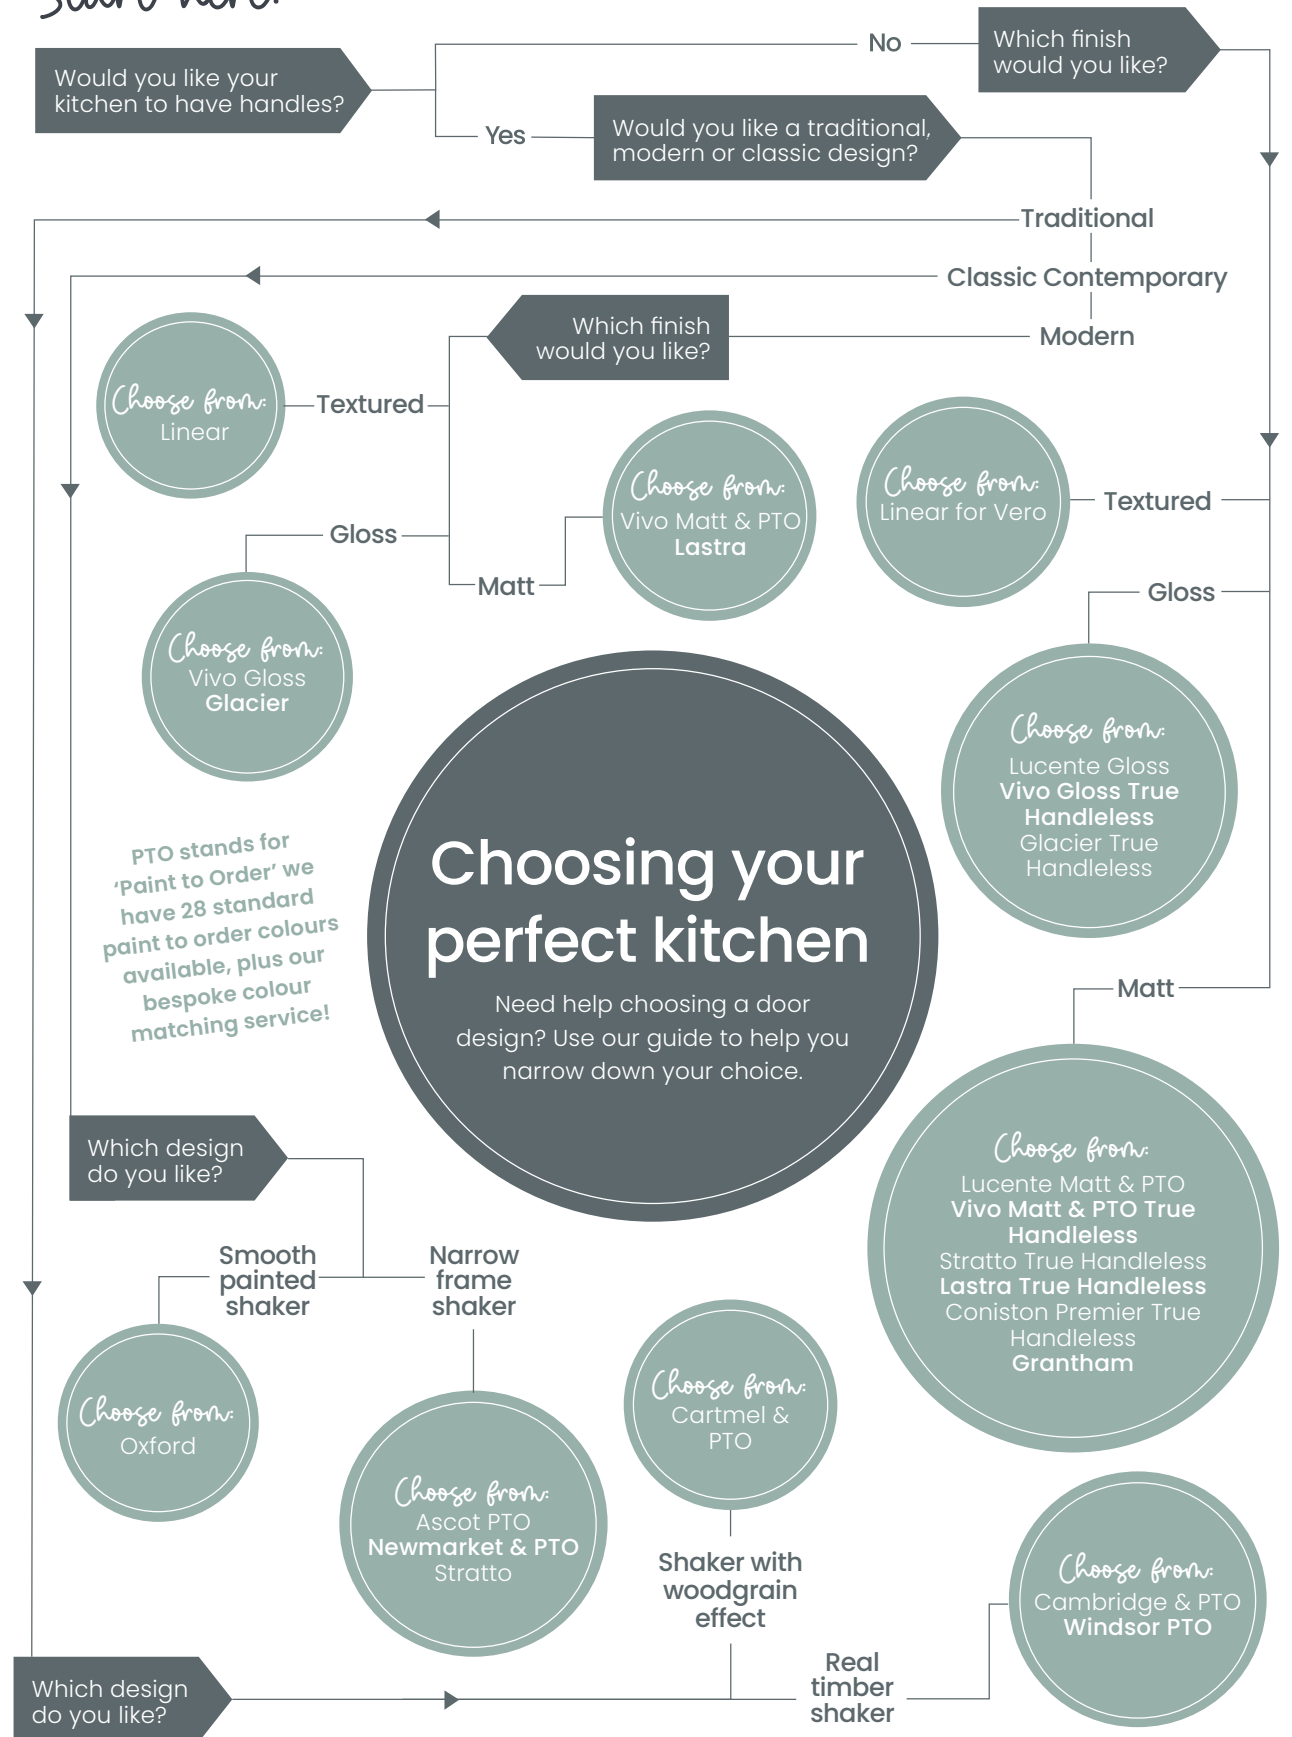

### Common problems with typical Slab doors:

✗ PEELING VINYL   ✗ CHIPBOARD

✗ BUBBLED VINYL   ✗ PEELING EDGES

Start here: