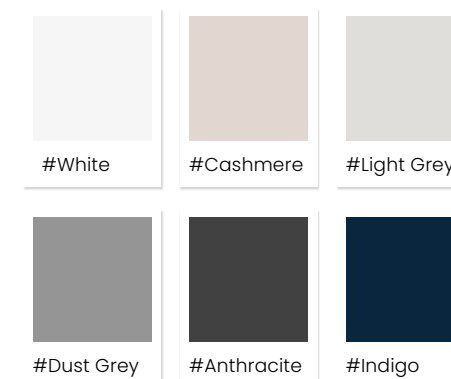

## Slab design

The simplistic design of the Vivo door, makes it an ideal choice for a true handleless kitchen. Choose from 6 gloss and 6 matt colours, as well as 3 fashionable rail colours.

Rail Colours

## Vivo Gloss Finish

A painted, gloss, sheen finish on both the front face and edges, Vivo provides outstanding quality and specification. Matching colour reverse as standard.

## Vivo Matt Finish

Vivo matt's specification mirrors the gloss option, but in a smooth and on trend matt finish.

Vivo Matt True Handleless is also available in our paint to order range & colour match service!