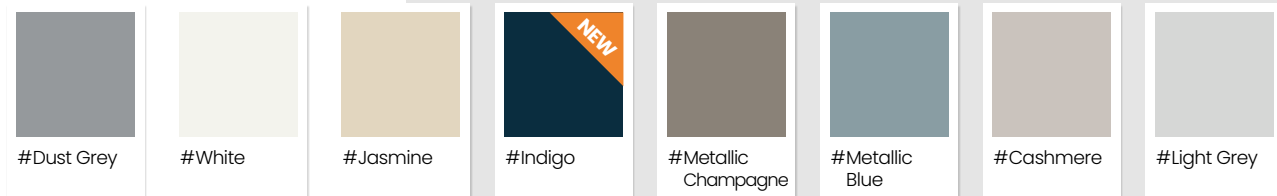

## Lastra

Combine two trends with the tactile super matt door finish of Lastra and the Vero rail system, for the latest in kitchen fashion.

Stone Grey

*Speak to your retailer about other finishes available!*