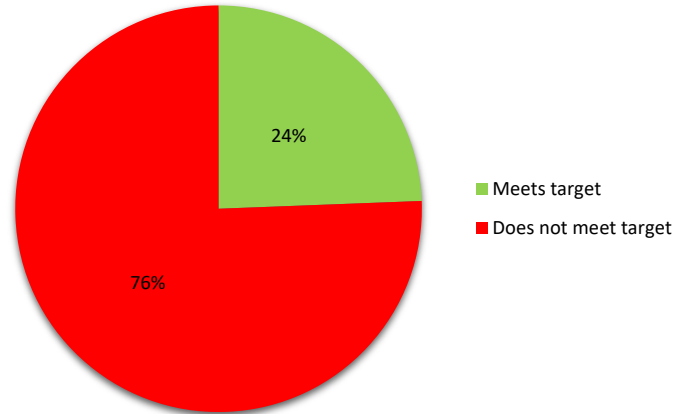

Ventilation Assessment Summary

Ventilation Assessment

#	HVAC		Site		Air Changes				Recommendations	
	Room	Type	Campus	Building	Target	Actual	Result	Min. CADR	CADR	Min. Supply
1	A100	Classroom	Merritt College	A	3	1.3	Does not meet target	577	2 X 300	1147
2	A106	Classroom (5-8)	Merritt College	A	3	0.2	Does not meet target	2780	10 X 300	3060
3	A120	Office	Merritt College	A	3	0.0	Does not meet target	747	3 X 300	822
4	A122	Wood/Metal Shop	Merritt College	A	3	0.0	Does not meet target	2987	10 X 300	3287
5	A133	Classroom	Merritt College	A	3	0.0	Does not meet target	3430	12 X 300	3775
6	H Trailer	Office	Merritt College	H	3	16.8	Meets target	0		65
7	L100	Library	Merritt College	L	3	2.5	Does not meet target	148	2 X 100	915
8	L200	Library	Merritt College	L	3	2.0	Does not meet target	2869	10 X 300	9906
9	P106	Office	Merritt College	P	3	0.4	Does not meet target	66	1 X 100	85
10	P302	Office	Merritt College	P	3	7.1	Meets target	0		61
11	P304	Office	Merritt College	P	3	18.8	Meets target	0		63
12	P305	Office	Merritt College	P	3	7.2	Meets target	0		329
13	P306	Computer Lab	Merritt College	P	5	0.0	Does not meet target	592	2 X 300	651
14	Q105	Office	Merritt College	Q	3	0.0	Does not meet target	92	1 X 100	101
15	Q106	Office	Merritt College	Q	3	7.5	Meets target	0		495
16	Q209	Office	Merritt College	Q	3	0.0	Does not meet target	158	2 X 100	174
17	Q214	Office	Merritt College	Q	3	9.4	Meets target	0		90
18	Q224	Office	Merritt College	Q	3	2.5	Does not meet target	7	1 X 100	43
19	Q225	Office	Merritt College	Q	3	0.0	Does not meet target	63	1 X 100	70
20	Q226	Office	Merritt College	Q	3	3.0	Does not meet target	0		55
21	Q227	Office	Merritt College	Q	3	0.0	Does not meet target	44	1 X 100	48