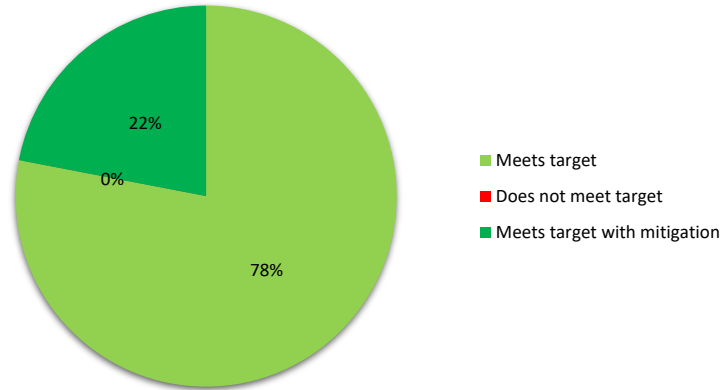

Ventilation Assessment Summary

Ventilation Assessment

#	Site				Air Changes			Recommendations		Mitigation
	Room	Type	Campus	Building	Target	Actual	Result	Min. CADR	Min. Supply	Applied CADR
1	A100	Classroom	Merritt College	A	3	3.3	Meets target with mitigation	577	1147	668
2	A106	Classroom (5-8)	Merritt College	A	3	3.1	Meets target with mitigation	2780	3060	2850
3	A120	Office	Merritt College	A	3	3.4	Meets target with mitigation	747	822	837
4	A122	Wood/Metal Shop	Merritt College	A	3	3.8	Meets target with mitigation	2987	3287	3800
5	A133	Classroom	Merritt College	A	3	3.3	Meets target with mitigation	3430	3775	3800
6	A218	Classroom	Merritt College	A	3	3.8	Meets target with mitigation	451	497	564
7	D187	Office	Merritt College	D	3	4.0	Meets target	0	588	0
8	D181	Conference	Merritt College	D	3	3.7	Meets target with mitigation	450	495	558
9	D178	Computer Lab	Merritt College	D	3	3.9	Meets target with mitigation	563	619	725
10	D216	Office	Merritt College	D	3	12.8	Meets target with mitigation	70	77	300
11	Q105	Office	Merritt College	Q	3	4.4	Meets target with mitigation	92	101	134
12	Q209	Office	Merritt College	Q	3	3.6	Meets target	0	174	0
13	Q224	Office	Merritt College	Q	3	3.2	Meets target	0	70	0
14	Q225	Office	Merritt College	Q	3	4.5	Meets target	0	48	0
15	Q226	Office	Merritt College	Q	3	4.0	Meets target	0	43	0
16	Q227	Office	Merritt College	Q	3	3.3	Meets target	0	55	0
17	Q230	Office	Merritt College	Q	3	4.3	Meets target	0	47	0
18	Q231	Office	Merritt College	Q	3	4.1	Meets target	0	77	0
19	Q232	Office	Merritt College	Q	3	4.3	Meets target	0	74	0
20	Q300	Office	Merritt College	Q	3	7.3	Meets target	0	1089	0
21	Q214	Office	Merritt College	Q	3	10.1	Meets target	0	85	0
22	Q311	Conference	Merritt College	Q	3	6.7	Meets target	0	210	0
23	Q107	Office	Merritt College	Q	3	6.2	Meets target	0	129	0
24	Q106	Office	Merritt College	Q	3	10.7	Meets target	0	405	0