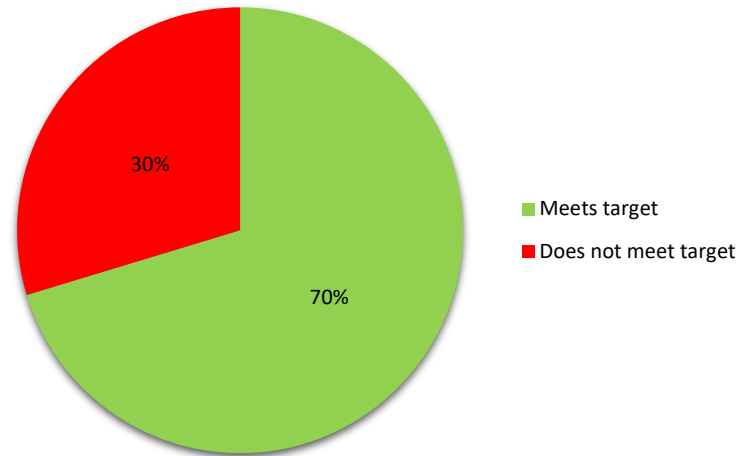

Ventilation Assessment Summary

Ventilation Assessment

#	HVAC		Site		Air Changes				PAC
	Room	Type	Campus	Building	Target	Actual	Result	Min. CADR	CADR
1	850	Conference	Laney College	Tower	3	4.9	Meets target	0	
2	803	Office	Laney College	Tower	3	14.7	Meets target	0	
3	801	Conference	Laney College	Tower	3	2.8	Does not meet target	19	20
4	804	Office	Laney College	Tower	3	6.5	Meets target	0	
5	806	Office	Laney College	Tower	3	1.9	Does not meet target	22	40
6	808	Conference	Laney College	Tower	3	3.1	Meets target	0	
7	805	Office	Laney College	Tower	3	8.1	Meets target	0	
8	807	Office	Laney College	Tower	3	1.7	Does not meet target	26	40
9	809	Office	Laney College	Tower	3	8.7	Meets target	0	
10	811	Office	Laney College	Tower	3	7.1	Meets target	0	
26	810	Office	Laney College	Tower	3	8.8	Meets target	0	
24	813	Office	Laney College	Tower	3	7.9	Meets target	0	
28	810B	Office	Laney College	Tower	3	7.9	Meets target	0	
11	713	Office	Laney College	Tower	3	6.3	Meets target	0	
12	711	Office	Laney College	Tower	3	1.3	Does not meet target	33	40
13	709	Office	Laney College	Tower	3	1.4	Does not meet target	32	40
14	707	Office	Laney College	Tower	3	1.6	Does not meet target	57	70
15	705	Office	Laney College	Tower	3	1.7	Does not meet target	26	40