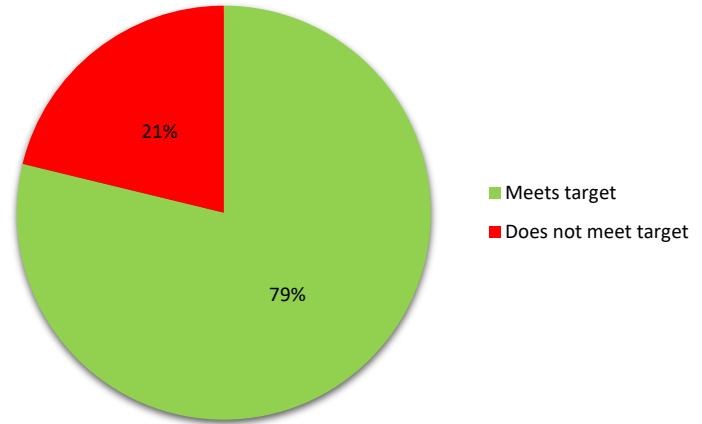

# Ventilation Assessment Summary

## Ventilation Assessment

#	HVAC		Site		Air Changes				PAC
	Room	Type	Campus	Building	Target	Actual	Result	Min. CADR	CADR
1	<a href="#">315</a>	Office	Laney College	Tower	3	0.8	Does not meet target	55	1 X 66
2	<a href="#">313</a>	Office	Laney College	Tower	3	3.2	Meets target	0	
3	<a href="#">311</a>	Office	Laney College	Tower	3	3.5	Meets target	0	
4	<a href="#">309</a>	Office	Laney College	Tower	3	3.5	Meets target	0	
5	<a href="#">307</a>	Office	Laney College	Tower	3	4.6	Meets target	0	
6	<a href="#">305</a>	Office	Laney College	Tower	3	3.8	Meets target	0	
7	<a href="#">303</a>	Office	Laney College	Tower	3	2.7	Does not meet target	5	1 X 42
8	<a href="#">301</a>	Office	Laney College	Tower	3	9.0	Meets target	0	
9	<a href="#">302</a>	Office	Laney College	Tower	3	1.5	Does not meet target	25	1 X 42
10	<a href="#">304</a>	Office	Laney College	Tower	3	1.9	Does not meet target	19	1 X 42
12	<a href="#">308</a>	Office	Laney College	Tower	3	1.8	Does not meet target	20	1 X 42
13	<a href="#">310</a>	Office	Laney College	Tower	3	6.7	Meets target	0	
14	<a href="#">314</a>	Office	Laney College	Tower	3	7.4	Meets target	0	
15	<a href="#">312</a>	Office	Laney College	Tower	3	6.8	Meets target	0	
16	<a href="#">316</a>	Office	Laney College	Tower	3	11.2	Meets target	0	
17	<a href="#">351</a>	Office	Laney College	Tower	3	4.4	Meets target	0	
18	<a href="#">352</a>	Office	Laney College	Tower	3	3.6	Meets target	0	
19	<a href="#">350</a>	Office	Laney College	Tower	3	4.9	Meets target	0	
20	<a href="#">207</a>	Office	Laney College	Tower	3	3.9	Meets target	0	
21	<a href="#">209</a>	Office	Laney College	Tower	3	3.7	Meets target	0	
22	<a href="#">213</a>	Office	Laney College	Tower	3	4.2	Meets target	0	