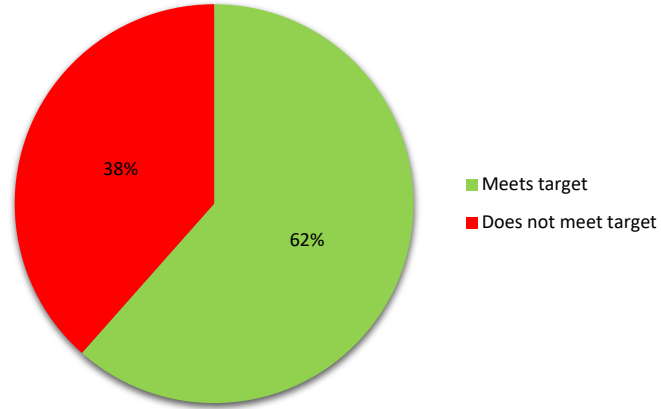

Ventilation Assessment Summary

Ventilation Assessment

#	HVAC		Site		Air Changes			Recommendation	
	Room	Type	Campus	Building	Target	Actual	Result	Min. CADR	Min. Supply
1	TH309	Office	Laney College	Theater	3	3.0	Meets target	0	51
2	TH304	Office	Laney College	Theater	3	3.3	Meets target	0	26
3	TH415	Stage/Studio	Laney College	Theater	3	3.4	Meets target	0	237
4	Theater Seating	Theatre	Laney College	Theater	3	2.8	Does not meet target	327	4634
5	1000	Stage/Studio	Laney College	Theater	3	1.3	Does not meet target	4233	8153
6	TH301	Office	Laney College	Theater	3	6.1	Meets target	0	27
7	TH302	Office	Laney College	Theater	3	3.9	Meets target	0	129
8	TH303	Office	Laney College	Theater	3	12.3	Meets target	0	75
9	TH305	Occupiable Storage (C	Laney College	Theater	3	3.0	Meets target	0	79
10	TH306	Computer	Laney College	Theater	3	7.8	Meets target	0	118
11	TH306A	Stage/Studio	Laney College	Theater	3	12.7	Meets target	0	407
12	TH307	Occupiable Storage (C	Laney College	Theater	3	1.6	Does not meet target	49	116
13	TH311	Office	Laney College	Theater	3	9.9	Meets target	0	52
14	TH314	Occupiable Storage (C	Laney College	Theater	3	1.2	Does not meet target	353	664
15	TH319	Classroom	Laney College	Theater	3	2.3	Does not meet target	117	522
16	TH409	Office	Laney College	Theater	3	7.1	Meets target	0	36
17	TH413	Office	Laney College	Theater	3	3.8	Meets target	0	131
18	TH423	Classroom	Laney College	Theater	3	1.2	Does not meet target	310	564
19	TH425	Classroom	Laney College	Theater	6	3.7	Does not meet target	147	416
20	TH426	Classroom	Laney College	Theater	5	3.3	Does not meet target	123	400
21	TH-416	Occupiable Storage (C	Laney College	Theater	3	9.1	Meets target	0	139
22	TH-107	Locker Room	Laney College	Theater	3	2.6	Does not meet target	17	142