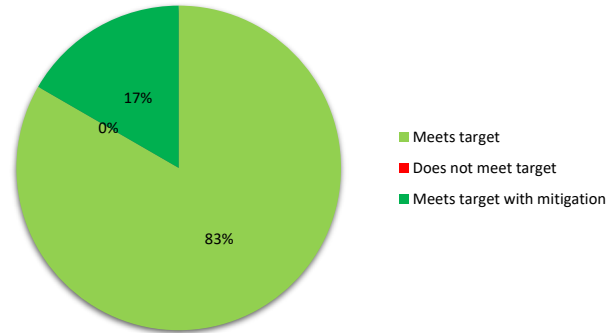

Ventilation Assessment Summary

Ventilation Assessment

#	HVAC		Site		Air Changes			Recommendation		Mitigation
	Room	Type	Campus	Building	Target	Actual	Result	Min. CADR	Min. Supply	Applied CADR
1	SC300A	Office	Laney College	Student Center	3	14.4	Meets target	0	382	0
2	SC401B	Conference	Laney College	Student Center	3	9.0	Meets target	0	258	0
3	SC411	Office	Laney College	Student Center	3	3.6	Meets target	0	276	0
4	SC417	Break room	Laney College	Student Center	3	23.7	Meets target	0	37	0
5	SC403	Break room	Laney College	Student Center	3	5.2	Meets target with mitigation	132	145	230
6	SC301A/SC301B/SC327	Office	Laney College	Student Center	3	12.6	Meets target	0	329	0
7	SC301	Conference	Laney College	Student Center	3	16.9	Meets target	0	152	0
8	SC413	Office	Laney College	Student Center	3	10.6	Meets target	0	72	0
9	Main Dining Area 201	Cafeteria	Laney College	Student Center	3	3.2	Meets target with mitigation	2589	5110	2850
10	Lounge & Dining 300	Cafeteria	Laney College	Student Center	3	3.3	Meets target with mitigation	539	1971	690
11	SC201,SC202,SC203,SC212	Kitchen	Laney College	Student Center	3	4.0	Meets target	0	1343	0
12	SC414	Office	Laney College	Student Center	3	7.1	Meets target	0	54	0
13	SC415	Office	Laney College	Student Center	3	22.2	Meets target	0	63	0
14	STORAGE	Occupiable Storage (C	Laney College	Student Center	3	9.6	Meets target	0	45	0
15	SC123	Office	Laney College	Student Center	3	4.8	Meets target	0	85	0
16	SC110	Library	Laney College	Student Center	3	4.4	Meets target	0	2639	0
17	SC402	Office	Laney College	Student Center	3	3.4	Meets target	0	145	0
18	SC401A	Conference	Laney College	Student Center	3	3.0	Meets target	14	230	0
19	SC110A	Office	Laney College	Student Center	3	7.0	Meets target	0	115	0
20	SC412	Office	Laney College	Student Center	3	12.3	Meets target	0	70	0
21	SC125	Office	Laney College	Student Center	3	4.1	Meets target with mitigation	168	185	230
22	SC130	Locker Room	Laney College	Student Center	3	5.7	Meets target	0	97	0
23	SC126	Locker Room	Laney College	Student Center	3	3.6	Meets target	0	129	0
24	SC 1	Kitchen	Laney College	Student Center	3	3.0	Meets target	0	1361	0