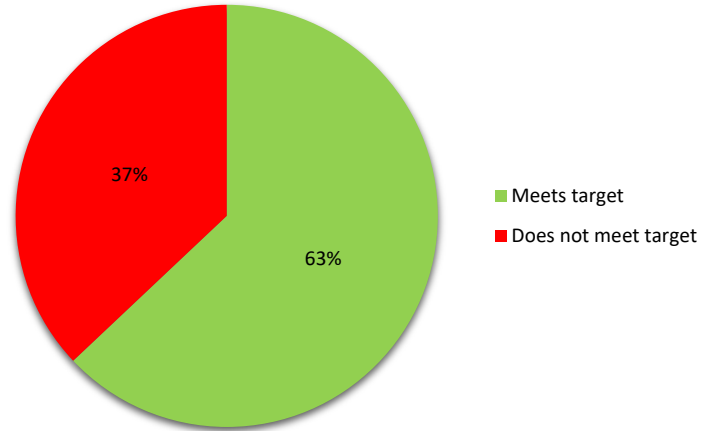

Ventilation Assessment Summary

Ventilation Assessment

#	HVAC		Site		Air Changes			Recommendation	
	Room	Type	Campus	Building	Target	Actual	Result	Min. CADR	Min. Supply
1	E254	Classroom	Laney College	Building E	4	9.9	Meets target	0	440
2	E255	Classroom	Laney College	Building E	3	1.7	Does not meet target	197	505
3	E255B	Classroom	Laney College	Building E	4	1.3	Does not meet target	270	434
4	E256	Classroom	Laney College	Building E	6	8.6	Meets target	0	518
5	E257	Classroom	Laney College	Building E	5	4.0	Does not meet target	76	421
6	E260	Break room	Laney College	Building E	3	4.1	Meets target	0	126
7	E260A	Office	Laney College	Building E	3	2.8	Does not meet target	3	41
8	E260B	Office	Laney College	Building E	3	3.0	Meets target	0	41
9	E260C	Office	Laney College	Building E	3	3.0	Meets target	0	44
10	E260D	Computer	Laney College	Building E	3	2.0	Does not meet target	20	63
11	E261	Computer Lab	Laney College	Building E	3	2.3	Does not meet target	57	270
12	E261A	Computer Lab	Laney College	Building E	3	5.9	Meets target	0	40
13	E261B	Office	Laney College	Building E	3	6.1	Meets target	0	43
14	E259A	Office	Laney College	Building E	3	21.1	Meets target	0	44
15	E259	Classroom	Laney College	Building E	5	10.6	Meets target	0	211
16	E211	Classroom	Laney College	Building E	5	7.7	Meets target	0	838
17	E210	Occupiable Storage (L	Laney College	Building E	3	10.0	Meets target	0	73
18	E200	Classroom	Laney College	Building E	5	3.8	Does not meet target	119	554
19	E201A	Classroom	Laney College	Building E	6	6.2	Meets target	0	503
20	E201B	Classroom	Laney College	Building E	5	5.2	Meets target	0	549