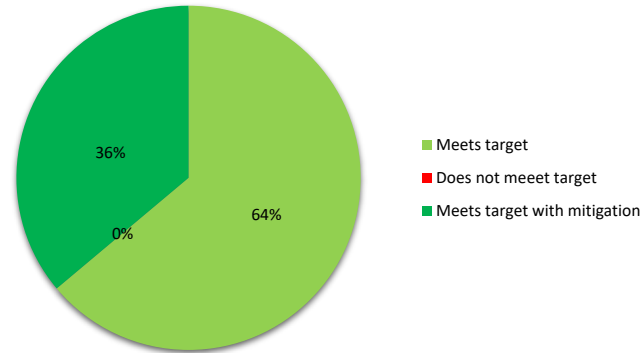

Ventilation Assessment Summary

Ventilation Assessment

#	HVAC		Site		Air Changes			Recommendation		Mitigation
	Room	Type	Campus	Building	Target	Actual	Result	Min. CADR	Min. Supply	Applied CADR
1	B120/123	Classroom	Laney College	B	3	3.0	Meets target with mitigation	564	3038	460
2	B122	Office	Laney College	B	3	14.2	Meets target with mitigation	22	61	230
3	B258	Office	Laney College	B	3	7.0	Meets target with mitigation	98	108	230
4	B260	Classroom	Laney College	B	4	5.6	Meets target with mitigation	305	432	460
5	B104	Office	Laney College	B	3	19.0	Meets target with mitigation	36	40	230
6	B111	Occupiable Storage (C	Laney College	B	3	21.6	Meets target with mitigation	32	35	230
7	B204B	Science Lab	Laney College	B	3	5.0	Meets target with mitigation	29	332	230
8	B205	Science Lab	Laney College	B	3	8.8	Meets target with mitigation	79	87	230
9	B206	Science Lab	Laney College	B	3	8.8	Meets target with mitigation	79	87	230
10	B253	Classroom	Laney College	B	5	5.6	Meets target with mitigation	407	448	460
11	B252	Classroom	Laney College	B	5	6.4	Meets target with mitigation	361	397	460
12	B266	Classroom	Laney College	B	4	6.1	Meets target with mitigation	300	330	460
13	B123B (121)	Office	Laney College	B	3	3.2	Meets target with mitigation	219	241	230
14	B151	Office	Laney College	B	3	7.5	Meets target	0	65	0
15	B153	Classroom	Laney College	B	4	6.0	Meets target	0	507	0
16	B150/152	Wood/Metal Shop	Laney College	B	3	5.3	Meets target	0	6218	0
17	B130	Classroom	Laney College	B	5	5.6	Meets target	0	753	0
18	B257	Classroom	Laney College	B	7	14.2	Meets target	0	577	0
19	B261	Classroom	Laney College	B	6	12.8	Meets target	0	470	0
20	B262	Classroom	Laney College	B	6	19.2	Meets target	0	494	0
21	B263	Occupiable Storage (C	Laney College	B	3	3.6	Meets target	0	92	0
22	B264	Classroom	Laney College	B	5	8.9	Meets target	0	548	0
23	B267	Office	Laney College	B	3	13.1	Meets target	0	108	0
24	B265	Classroom	Laney College	B	6	10.2	Meets target	0	478	0
25	B251	Office	Laney College	B	3	17.9	Meets target	0	116	0
26	B100/101/103	Beauty and nail salon:	Laney College	B	3	3.7	Meets target	0	2238	0
27	B105	Beauty and nail salon:	Laney College	B	3	8.0	Meets target	0	82	0
28	B210	Classroom	Laney College	B	5	8.3	Meets target	0	883	0
29	B200	Science Lab	Laney College	B	3	13.4	Meets target	0	157	0