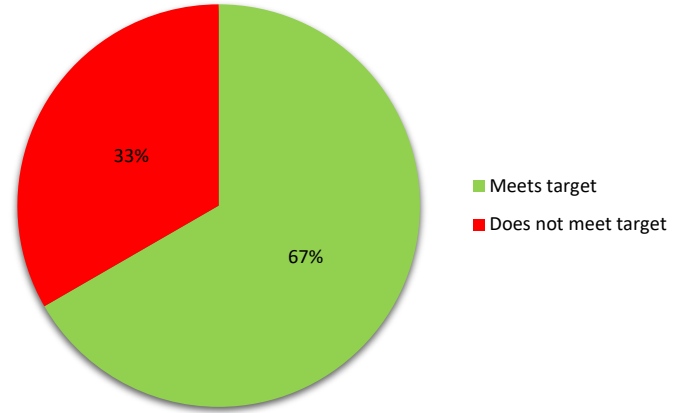

Ventilation Assessment Summary

Ventilation Assessment

#	HVAC		Site		Air Changes			Recommendation	
	Room	Type	Campus	Building	Target	Actual	Result	Min. CADR	Min. Supply
1	Lobby	Lobby	District Offices	Radio-TV	3	2.5	Does not meet target	169	186
2	Office 1	Office	District Offices	Radio-TV	3	0.0	Does not meet target	103	113
3	PCTV Broadcast	Office	District Offices	Radio-TV	3	13.4	Meets target	0	125
4	PCTV Main	Office	District Offices	Radio-TV	3	7.1	Meets target	0	186
5	KGPC Recording	Office	District Offices	Radio-TV	3	3.4	Meets target	0	139
6	KGPC Broadcast	Office	District Offices	Radio-TV	3	12.3	Meets target	0	139