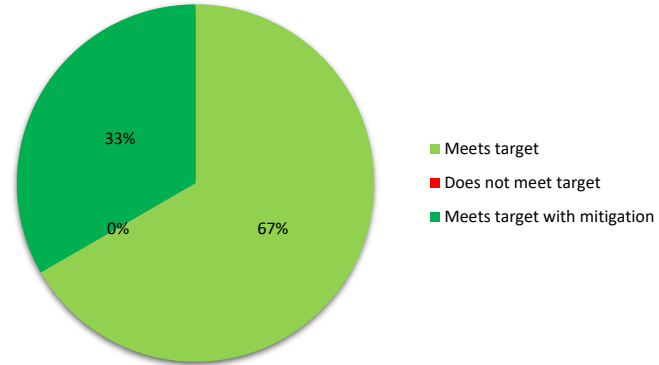

Ventilation Assessment Summary

Ventilation Assessment

#	HVAC		Site		Air Changes			Recommendation		Mitigation
	Room	Type	Campus	Building	Target	Actual	Result	Min. CADR	Min. Supply	Applied CADR
1	Lobby	Lobby	District Offices	Radio-TV	3	5.0	Meets target with mitigation	169	186	279
2	Office 1	Office	District Offices	Radio-TV	3	4.9	Meets target with mitigation	103	113	167
3	PCTV Broadcast	Office	District Offices	Radio-TV	3	13.4	Meets target	0	125	0
4	PCTV Main	Office	District Offices	Radio-TV	3	7.1	Meets target	0	186	0
5	KGPC Recording	Office	District Offices	Radio-TV	3	3.4	Meets target	0	139	0
6	KGPC Broadcast	Office	District Offices	Radio-TV	3	12.3	Meets target	0	139	0