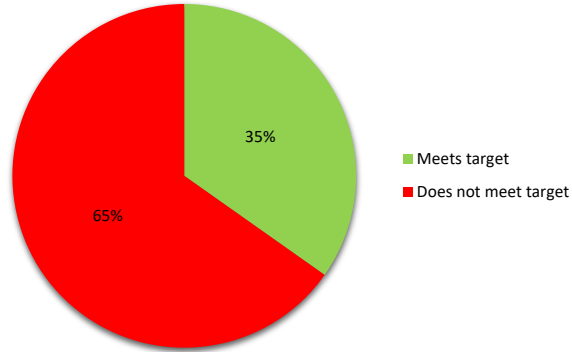

Ventilation Assessment Summary

Ventilation Assessment

| # | HVAC | | Site | | Air Changes | | | | Halo | OR | PAC | | BSE-A-1000 |
|----|----------------------------|-----------------------|--------------------|----------------|-------------|--------|----------------------|-----------|---------|----|---------|---------|------------|
| | Room | Type | Campus | Building | Target | Actual | Result | Min. CADR | 120 cfm | | 100 cfm | 300 cfm | 1065 CFM |
| 1 | Bookstore | Reception Areas | College of Alameda | Student Center | 3 | 1.7 | Does not meet target | 588 | 3 | | | 2 | |
| 2 | F102 | Office | College of Alameda | Student Center | 3 | 7.0 | Meets target | 0 | | | | | |
| 3 | F121 | Office | College of Alameda | Student Center | 3 | 7.3 | Meets target | 0 | | | | | |
| 4 | F109 | Office | College of Alameda | Student Center | 3 | 2.2 | Does not meet target | 24 | 1 | 1 | | | |
| 5 | F116 | Reception Areas | College of Alameda | Student Center | 3 | 0.0 | Does not meet target | 55 | 1 | 1 | | | |
| 6 | F115 | Office | College of Alameda | Student Center | 3 | 10.5 | Meets target | 0 | | | | | |
| 7 | F117 | Office | College of Alameda | Student Center | 3 | 2.2 | Does not meet target | 13 | 1 | 1 | | | |
| 8 | F122 | Occupiable Storage (C | College of Alameda | Student Center | 3 | 2.7 | Does not meet target | 11 | 1 | 1 | | | |
| 9 | F105 | Reception Areas | College of Alameda | Student Center | 3 | 1.9 | Does not meet target | 13 | 1 | 1 | | | |
| 10 | F105A | Office | College of Alameda | Student Center | 3 | 3.7 | Meets target | 0 | | | | | |
| 11 | F105B | Office | College of Alameda | Student Center | 3 | 2.1 | Does not meet target | 16 | 1 | 1 | | | |
| 12 | F216 | Conference | College of Alameda | Student Center | 3 | 0.0 | Does not meet target | 81 | 1 | 1 | | | |
| 13 | F212 | Reception Areas | College of Alameda | Student Center | 3 | 0.0 | Does not meet target | 89 | 1 | 1 | | | |
| 14 | F212A | Conference | College of Alameda | Student Center | 8 | 0.0 | Does not meet target | 11 | 1 | 1 | | | |
| 15 | F212B | Office | College of Alameda | Student Center | 3 | 0.0 | Does not meet target | 41 | 1 | 1 | | | |
| 16 | F217 | Office | College of Alameda | Student Center | 3 | 0.0 | Does not meet target | 89 | 1 | 1 | | | |
| 17 | F207 | Locker Room | College of Alameda | Student Center | 3 | 5.1 | Meets target | 0 | | | | | |
| 18 | F202 | Occupiable Storage (C | College of Alameda | Student Center | 3 | 37.9 | Meets target | 0 | | | | | |
| 19 | F203 | Kitchen | College of Alameda | Student Center | 3 | 26.3 | Meets target | 0 | | | | | |
| 20 | F211 | Office | College of Alameda | Student Center | 3 | 8.2 | Meets target | 0 | | | | | |
| 21 | BUILDING I | Cafeteria | College of Alameda | Student Center | 4 | 3.2 | Does not meet target | 505 | 3 | | | 2 | |
| 22 | F217A | Office | College of Alameda | Student Center | 3 | 0.0 | Does not meet target | 50 | 1 | 1 | | | |
| 23 | Building F | Multiuse Assembly | College of Alameda | Student Center | 3 | 0.4 | Does not meet target | 1989 | | | | | 2 |