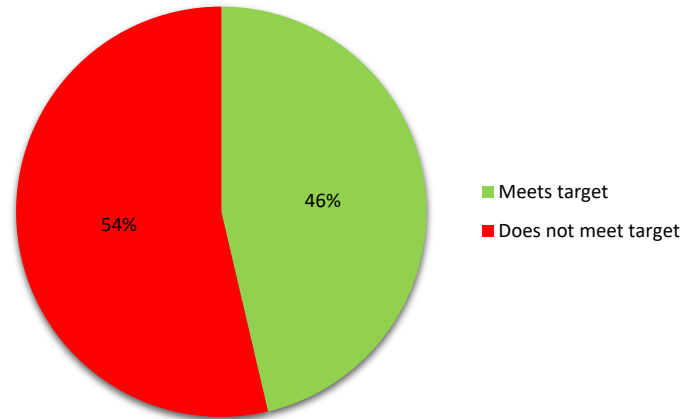

Ventilation Assessment Summary

Ventilation Assessment

#	HVAC		Site		Air Changes				PAC	
	Room	Type	Campus	Building	Target	Actual	Result	Min. CADR	100	300
1	144	Science Lab	College of Alameda	Science Annex	3	0.0	Does not meet target	67	1	
2	143	Occupiable Storage (C	College of Alameda	Science Annex	3	0.0	Does not meet target	162	2	
3	141	Science Lab	College of Alameda	Science Annex	3	0.0	Does not meet target	45	1	
4	140	Classroom	College of Alameda	Science Annex	3	5.3	Meets target	0		
5	137	Occupiable Storage (C	College of Alameda	Science Annex	3	8.8	Meets target	0		
6	136	Science Lab	College of Alameda	Science Annex	3	5.4	Meets target	0		
7	135	Office	College of Alameda	Science Annex	3	5.0	Meets target	0		
8	166	Occupiable Storage (C	College of Alameda	Science Annex	3	0.0	Does not meet target	33	1	
9	134	Classroom	College of Alameda	Science Annex	4	4.4	Meets target	0		
10	133	Office	College of Alameda	Science Annex	3	5.8	Meets target	0		
11	130	Science Lab	College of Alameda	Science Annex	4	5.6	Meets target	0		
12	127	Break room	College of Alameda	Science Annex	3	0.0	Does not meet target	255		1
13	127	Multiuse Assembly	College of Alameda	Science Annex	3	0.0	Does not meet target	149	2	
14	124	Office	College of Alameda	Science Annex	3	0.0	Does not meet target	186	2	
15	120	Reception Areas	College of Alameda	Science Annex	3	0.0	Does not meet target	189	2	
16	123	Lecture Room	College of Alameda	Science Annex	3	0.0	Does not meet target	115	2	
17	122	Office	College of Alameda	Science Annex	3	0.0	Does not meet target	147	2	
18	180	Science Lab	College of Alameda	Science Annex	3	6.1	Meets target	0		
19	187	Science Lab	College of Alameda	Science Annex	3	16.0	Meets target	0		
20	186	Science Lab	College of Alameda	Science Annex	3	6.2	Meets target	0		
21	185	Science Lab	College of Alameda	Science Annex	3	3.2	Meets target	0		