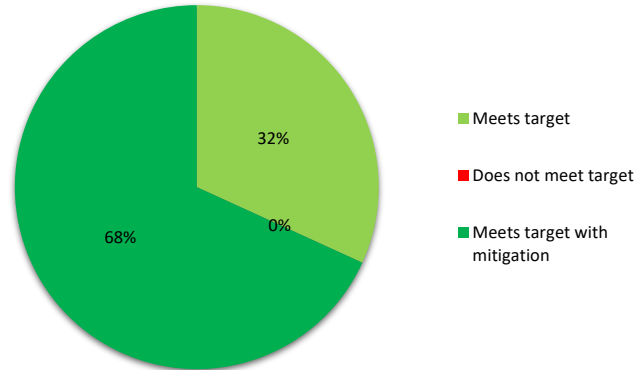

### Ventilation Assessment

#	HVAC		Site		Air Changes			Reccomendation		Mitigation
	Room	Type	Campus	Building	Target	Actual	Result	Min. CADR	Min. Supply	Applied CADR
1	<a href="#">L115</a>	Break room	College of Alameda	Library	3	4.9	Meets target with mitigation	102	112	167
2	<a href="#">L119</a>	Office	College of Alameda	Library	3	7.0	Meets target	0	197	0
3	<a href="#">L118</a>	Library	College of Alameda	Library	3	7.1	Meets target	0	1070	0
4	<a href="#">L121</a>	Office	College of Alameda	Library	3	5.3	Meets target with mitigation	94	104	167
5	<a href="#">L120</a>	Office	College of Alameda	Library	3	4.8	Meets target with mitigation	104	114	167
6	<a href="#">L106</a>	Office	College of Alameda	Library	3	5.0	Meets target with mitigation	101	111	167
7	<a href="#">L107</a>	Conference	College of Alameda	Library	3	9.4	Meets target with mitigation	53	59	167
8	<a href="#">L108</a>	Conference	College of Alameda	Library	3	9.2	Meets target with mitigation	55	60	167
9	<a href="#">L109</a>	Conference	College of Alameda	Library	3	5.1	Meets target with mitigation	98	108	167
10	<a href="#">10A &amp; L11</a>	Office	College of Alameda	Library	3	6.9	Meets target with mitigation	72	80	167
11	<a href="#">L231</a>	Reception Areas	College of Alameda	Library	3	3.7	Meets target	0	118	0
12	<a href="#">L235</a>	Office	College of Alameda	Library	3	15.5	Meets target	0	194	0
13	<a href="#">L236</a>	Office	College of Alameda	Library	3	14.3	Meets target	0	84	0
14	<a href="#">L226 (2/2)</a>	Conference	College of Alameda	Library	3	7.6	Meets target	0	308	0
15	<a href="#">L237</a>	Conference	College of Alameda	Library	3	7.9	Meets target with mitigation	0	604	120
16	<a href="#">L102</a>	Library	College of Alameda	Library	3	3.2	Meets target with mitigation	7165	29048	9360
17	<a href="#">L223</a>	Office	College of Alameda	Library	3	8.0	Meets target with mitigation	0	1254	120
18	<a href="#">L226 (1/2)</a>	Break room	College of Alameda	Library	3	10.9	Meets target	0	234	0
19	<a href="#">L227</a>	Office	College of Alameda	Library	3	9.6	Meets target with mitigation	52	58	167
20	<a href="#">L228</a>	Office	College of Alameda	Library	3	5.1	Meets target with mitigation	98	108	167
21	<a href="#">L229</a>	Office	College of Alameda	Library	3	9.2	Meets target with mitigation	55	60	167
22	<a href="#">L230</a>	Office	College of Alameda	Library	3	6.7	Meets target with mitigation	75	83	167