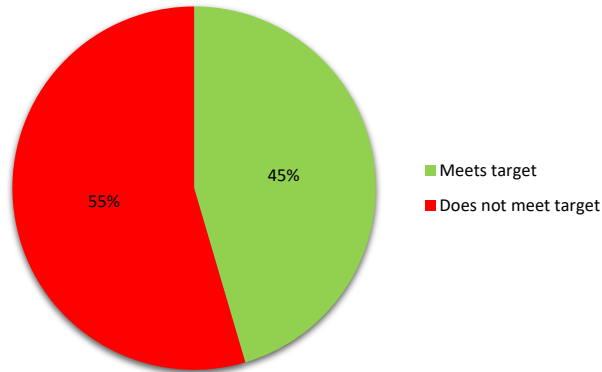

### Ventilation Assessment

#	HVAC		Site		Air Changes				Halo	OR	PAC	BSE-A-1000
	Room	Type	Campus	Building	Target	Actual	Result	Min. CADR	120 cfm		100 cfm	1065 CFM
1	<a href="#">L115</a>	Break room	College of Alameda	Library	3	0.0	Does not meet target	102	1		1	
2	<a href="#">L119</a>	Office	College of Alameda	Library	3	7.0	Meets target	0				
3	<a href="#">L118</a>	Library	College of Alameda	Library	3	7.1	Meets target	0				
4	<a href="#">L121</a>	Office	College of Alameda	Library	3	0.0	Does not meet target	94	1		1	
5	<a href="#">L120</a>	Office	College of Alameda	Library	3	0.0	Does not meet target	104	1		1	
6	<a href="#">L106</a>	Office	College of Alameda	Library	3	0.0	Does not meet target	101	1		1	
7	<a href="#">L107</a>	Conference	College of Alameda	Library	3	0.0	Does not meet target	53	1		1	
8	<a href="#">L108</a>	Conference	College of Alameda	Library	3	0.0	Does not meet target	55	1		1	
9	<a href="#">L109</a>	Conference	College of Alameda	Library	3	0.0	Does not meet target	98	1		1	
10	<a href="#">10A &amp; L11</a>	Office	College of Alameda	Library	3	0.0	Does not meet target	72	1		1	
11	<a href="#">L231</a>	Reception Areas	College of Alameda	Library	3	3.7	Meets target	0				
12	<a href="#">L235</a>	Office	College of Alameda	Library	3	15.5	Meets target	0				
13	<a href="#">L236</a>	Office	College of Alameda	Library	3	14.3	Meets target	0				
14	<a href="#">L226 (2/2)</a>	Conference	College of Alameda	Library	3	7.6	Meets target	0				
15	<a href="#">L237</a>	Conference	College of Alameda	Library	3	7.9	Meets target	0				
16	<a href="#">L234</a>	Select Category	College of Alameda	Library								
17	<a href="#">L102</a>	Library	College of Alameda	Library	3	3.2	Meets target	7165				7
18	<a href="#">L223</a>	Office	College of Alameda	Library	3	8.0	Meets target	0				
19	<a href="#">L226 (1/2)</a>	Break room	College of Alameda	Library	3	10.9	Meets target	0				
20	<a href="#">L227</a>	Office	College of Alameda	Library	3	0.0	Does not meet target	52	1		1	
21	<a href="#">L228</a>	Office	College of Alameda	Library	3	0.0	Does not meet target	98	1	1		
22	<a href="#">L229</a>	Office	College of Alameda	Library	3	0.0	Does not meet target	55	1	1		
23	<a href="#">L230</a>	Office	College of Alameda	Library	3	0.0	Does not meet target	75	1	1		