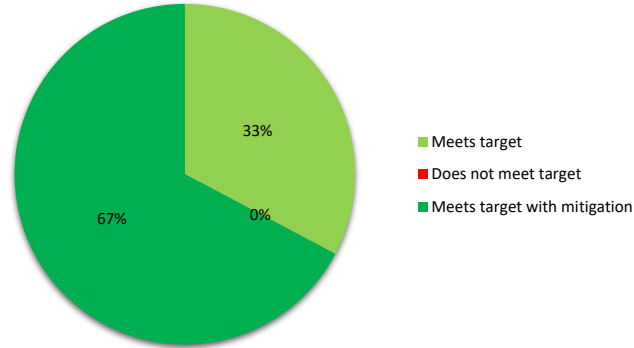

Ventilation Assessment Summary

Ventilation Assessment

#	HVAC		Site		Air Changes			Reccomendation		Mitigation
	Room	Type	Campus	Building	Target	Actual	Result	Min. CADR	Min. Supply	Applied CADR
1	154	Classroom	College of Alameda	H	3	3.5	Meets target with mitigation	148	857	287
2	153	Classroom	College of Alameda	H	3	3.4	Meets target with mitigation	174	852	287
3	152	Classroom	College of Alameda	H	3	3.5	Meets target with mitigation	166	844	287
4	151	Classroom	College of Alameda	H	3	3.4	Meets target with mitigation	186	861	287
5	102	Classroom	College of Alameda	H	3	4.2	Meets target	0	627	120
6	122	Occupiable Storage (I	College of Alameda	H	3	3.9	Meets target	0	521	0
7	123	Office	College of Alameda	H	3	5.4	Meets target	0	123	0
8	113	Classroom	College of Alameda	H	3	3.1	Meets target with mitigation	88	841	120
9	112	Classroom	College of Alameda	H	3	5.2	Meets target	0	830	120
10	109	Classroom	College of Alameda	H	4	4.9	Meets target	0	1132	120
11	108	Computer Lab	College of Alameda	H	3	4.8	Meets target	0	764	120
12	107	Kitchen	College of Alameda	H	3	3.7	Meets target	0	105	0
13	220	Office	College of Alameda	H	3	16.0	Meets target	0	86	0
14	202	Classroom	College of Alameda	H	3	4.5	Meets target	0	555	120
15	222	Office	College of Alameda	H	3	5.3	Meets target	0	594	120
16	213	Classroom	College of Alameda	H	3	4.1	Meets target	0	840	120
17	207	Office	College of Alameda	H	3	4.9	Meets target	0	108	0
18	212	Classroom	College of Alameda	H	3	3.0	Meets target with mitigation	118	825	120
19	208	Classroom	College of Alameda	H	3	4.2	Meets target with mitigation	210	1405	710
20	209	Office	College of Alameda	H	3	7.4	Meets target	0	58	0
21	206	Occupiable Storage (I	College of Alameda	H	3	3.4	Meets target with mitigation	206	535	279
22	203	Lobby	College of Alameda	H	3	6.0	Meets target with mitigation	17	167	167
23	204	Conference	College of Alameda	H	3	3.3	Meets target with mitigation	140	289	167
24	264	Office	College of Alameda	H	3	7.1	Meets target with mitigation	29	110	167
25	263	Office	College of Alameda	H	3	9.8	Meets target with mitigation	29	67	167
26	262	Office	College of Alameda	H	3	7.1	Meets target with mitigation	29	110	167
27	261	Office	College of Alameda	H	3	11.6	Meets target with mitigation	9	60	167
28	260	Office	College of Alameda	H	3	12.5	Meets target with mitigation	6	56	167
29	259	Office	College of Alameda	H	3	11.0	Meets target with mitigation	27	58	167