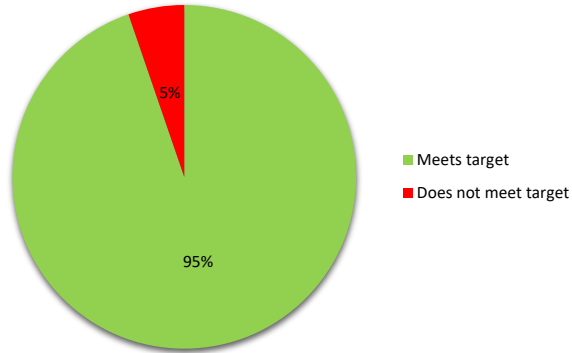

Ventilation Assessment Summary

Ventilation Assessment

| # | HVAC | | Site | | Air Changes | | | | Halo | OR | PAC | | BSE-A-1000 |
|----|-----------------------|----------------|--------------------|----------|-------------|--------|----------------------|-----------|---------|----|---------|---------|------------|
| | Room | Type | Campus | Building | Target | Actual | Result | Min. CADR | 120 cfm | | 100 cfm | 300 cfm | 1065 CFM |
| 1 | G118A | Music | College of Alameda | G + Gym | 4 | 2.7 | Does not meet target | 103 | 1 | | 1 | | |
| 2 | G116A | Office | College of Alameda | G + Gym | 3 | 5.2 | Meets target | 0 | | | | | |
| 3 | G119 | Music | College of Alameda | G + Gym | 3 | 8.6 | Meets target | 0 | | | | | |
| 4 | G111 | Dance/Aerobics | College of Alameda | G + Gym | | | | | | | | | |
| 5 | G129 | Office | College of Alameda | G + Gym | 3 | 6.8 | Meets target | 0 | | | | | |
| 6 | G130 | Office | College of Alameda | G + Gym | 3 | 3.3 | Meets target | 0 | | | | | |
| 7 | G132 | Locker Room | College of Alameda | G + Gym | 3 | 5.0 | Meets target | 0 | | | | | |
| 8 | G124 | Locker Room | College of Alameda | G + Gym | 3 | 3.7 | Meets target | 0 | | | | | |
| 9 | G127 | Laundry Room | College of Alameda | G + Gym | 3 | 27.0 | Meets target | 0 | | | | | |
| 10 | G124B | Locker Room | College of Alameda | G + Gym | 3 | 4.7 | Meets target | 0 | | | | | |
| 11 | G124A | Office | College of Alameda | G + Gym | 3 | 3.3 | Meets target | 0 | | | | | |
| 12 | G214 | Weight Room | College of Alameda | G + Gym | 3 | 3.4 | Meets target | 0 | | | | | |
| 13 | G214A | Office | College of Alameda | G + Gym | 3 | 3.3 | Meets target | 0 | | | | | |
| 14 | G234 | Office | College of Alameda | G + Gym | 3 | 11.9 | Meets target | 0 | | | | | |
| 15 | G233 | Office | College of Alameda | G + Gym | 3 | 11.5 | Meets target | 0 | | | | | |
| 16 | G231 | Computer | College of Alameda | G + Gym | 3 | 14.5 | Meets target | 0 | | | | | |
| 17 | G235 | Office | College of Alameda | G + Gym | 3 | 14.0 | Meets target | 0 | | | | | |
| 18 | G232 | Office | College of Alameda | G + Gym | 3 | 18.9 | Meets target | 0 | | | | | |
| 19 | G229 | Locker Room | College of Alameda | G + Gym | 3 | 6.9 | Meets target | 0 | | | | | |
| 20 | G222 | Office | College of Alameda | G + Gym | 3 | 4.3 | Meets target | 0 | | | | | |