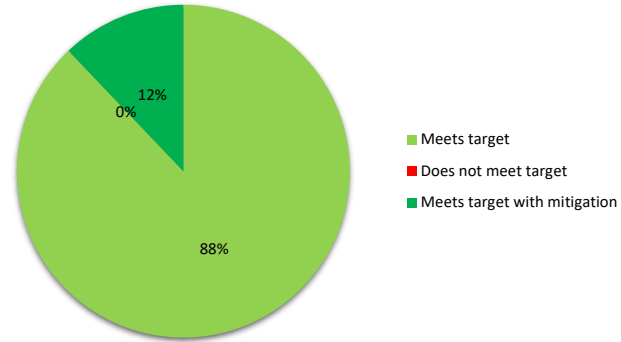

Ventilation Assessment Summary

Ventilation Assessment

#	HVAC		Site		Air Changes			Reccommendation		Mitigation
	Room	Type	Campus	Building	Target	Actual	Result	Min. CADR	Min. Supply	Applied CADR
1	D208	Classroom	College of Alameda	D	4	6.6	Meets target with mitigation	14	644	400
2	D204	Classroom	College of Alameda	D	3	14.8	Meets target	0	498	1200
3	D229	Classroom	College of Alameda	D	3	16.4	Meets target	0	317	1200
4	D234	Office	College of Alameda	D	3	5.6	Meets target	0	116	0
5	D233	Office	College of Alameda	D	3	7.4	Meets target	0	267	0
6	D107	Office	College of Alameda	D	3	5.5	Meets target	0	86	0
7	D109	Wood/Metal Shop	College of Alameda	D	3	34.3	Meets target	0	721	0
8	D108	Occupiable Storage (Dry)	College of Alameda	D	3	9.9	Meets target	0	70	0
9	D110	Occupiable Storage (Dry)	College of Alameda	D	3	27.4	Meets target	0	40	0
10	D105	Science Lab	College of Alameda	D	3	28.4	Meets target	0	268	0
11	D114	Office	College of Alameda	D	3	11.2	Meets target	0	1256	240
12	D115A	Occupiable Storage (Dry)	College of Alameda	D	3	9.1	Meets target	0	96	0
13	D114C	Office	College of Alameda	D	3	19.7	Meets target	0	31	0
14	D115	Science Lab	College of Alameda	D	3	9.9	Meets target	0	750	0
15	D116	Computer Lab	College of Alameda	D	3	8.5	Meets target	0	452	120
16	D115B	Office	College of Alameda	D	3	11.8	Meets target	0	53	0
17	D117A	Office	College of Alameda	D	3	7.0	Meets target with mitigation	72	79	167
18	D117	Office	College of Alameda	D	3	13.6	Meets target	0	297	360
19	D117B	Office	College of Alameda	D	3	7.9	Meets target	0	40	0
20	D117D	Office	College of Alameda	D	3	13.2	Meets target	0	40	0
21	D117C	Office	College of Alameda	D	3	7.7	Meets target	0	43	0
22	D117E	Office	College of Alameda	D	3	12.5	Meets target	0	42	0
23	D117G	Office	College of Alameda	D	3	9.7	Meets target	0	74	0
24	D117F	Office	College of Alameda	D	3	5.3	Meets target	0	61	0
25	D124	Office	College of Alameda	D	3	4.8	Meets target	0	110	0
26	D118	Office	College of Alameda	D	3	4.7	Meets target	0	62	0
27	D122	Break room	College of Alameda	D	3	4.9	Meets target	0	66	0
28	D119	Lecture Room	College of Alameda	D	3	8.6	Meets target	0	908	0
29	D202 AND D203	Office	College of Alameda	D	3	14.8	Meets target	0	361	1200
30	D202C	Office	College of Alameda	D	3	37.4	Meets target	0	50	400
31	D202D	Office	College of Alameda	D	3	23.2	Meets target	0	82	400