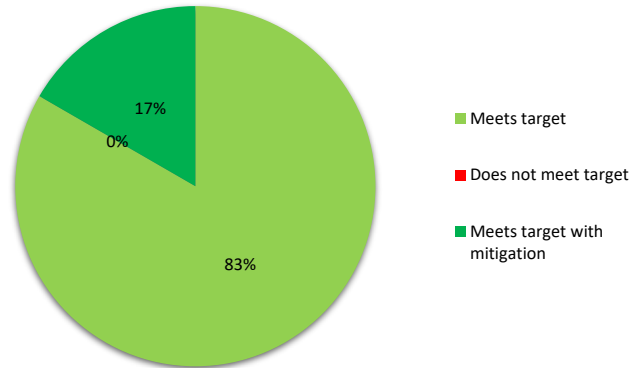

Ventilation Assessment Summary

Ventilation Assessment

#	HVAC		Site		Air Changes			Reccomendation		Mitigation
	Room	Type	Campus	Building	Target	Actual	Result	Min. CADR	Min. Supply	Applied CADR
1	C213	Classroom	College of Alameda	C	4	4.0	Meets target	0	486	0
2	C212	Classroom	College of Alameda	C	3	12.3	Meets target	0	516	0
3	C211	Classroom	College of Alameda	C	5	15.1	Meets target	0	800	0
4	C210	Classroom	College of Alameda	C	3	12.5	Meets target	0	528	0
5	C209	Classroom	College of Alameda	C	4	18.7	Meets target	0	696	0
6	C208	Classroom	College of Alameda	C	4	18.7	Meets target	0	696	0
7	C204	Lobby	College of Alameda	C	3	27.9	Meets target	0	101	0
8	C205	Office	College of Alameda	C	3	9.3	Meets target	0	45	0
9	C206	Office	College of Alameda	C	3	13.5	Meets target	0	48	0
10	C207	Office	College of Alameda	C	3	18.9	Meets target	0	102	0
10	C203	Office	College of Alameda	C	3	21.9	Meets target	0	48	0
11	C202	Office	College of Alameda	C	3	19.1	Meets target	0	52	0
12	C113	Classroom	College of Alameda	C	3	16.3	Meets target	0	582	0
13	C201	Office	College of Alameda	C	3	16.2	Meets target	0	58	0
14	C113A	Office	College of Alameda	C	3	15.3	Meets target	0	48	0
15	C104	Classroom	College of Alameda	C	3	3.2	Meets target with mitigation	220	813	279
16	C103	Break room	College of Alameda	C	3	4.1	Meets target	0	355	0
17	C105	Classroom	College of Alameda	C	4	10.1	Meets target	0	754	0
18	C106	Office	College of Alameda	C	3	25.6	Meets target	0	89	0
19	C107	Office	College of Alameda	C	3	8.3	Meets target with mitigation	41	79	167
20	C109	Classroom	College of Alameda	C	3	9.1	Meets target	0	562	0
21	C110	Office	College of Alameda	C	3	16.1	Meets target	0	87	0
22	C112	Classroom	College of Alameda	C	3	3.3	Meets target with mitigation	82	859	167
23	C111	Science Lab	College of Alameda	C	3	4.2	Meets target with mitigation	118	130	167