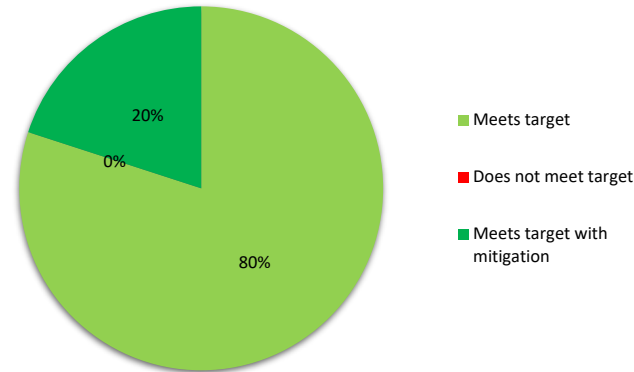

Ventilation Assessment Summary

Ventilation Assessment

#	HVAC		Site		Air Changes			Reccommendation		Mitigation
	Room	Type	Campus	Building	Target	Actual	Result	Min. CADR	Min. Supply	Applied CADR
1	A136	Office	College of Alameda	A	5	60.6	Meets target	0	32	0
2	A135	Office	College of Alameda	A	3	34.8	Meets target	0	39	0
3	A134	Office	College of Alameda	A	3	36.3	Meets target	0	39	0
4	A133	Office	College of Alameda	A	3	41.5	Meets target	0	39	0
5	A132	Office	College of Alameda	A	3	7.1	Meets target	0	37	0
6	A131	Classroom	College of Alameda	A	3	12.0	Meets target	0	37	0
7	A130	Office	College of Alameda	A	3	14.9	Meets target	0	37	0
8	A129	Office	College of Alameda	A	3	14.9	Meets target	0	37	0
9	A113	Office	College of Alameda	A	3	23.0	Meets target with mitigation	103	140	950
10	A113	Office	College of Alameda	A	3	6.6	Meets target	0	79	0
11	A109	Office	College of Alameda	A	3	10.1	Meets target	0	37	0
12	A128	Office	College of Alameda	A	3	11.9	Meets target	0	37	0
13	A105	Office	College of Alameda	A	3	3.5	Meets target with mitigation	142	156	167
14	A103	Office	College of Alameda	A	3	10.9	Meets target	0	132	0
15	A102	Office	College of Alameda	A	3	20.5	Meets target	0	64	0
16	Engineering Lobby 1	Lobby	College of Alameda	A	3	9.5	Meets target	0	2423	2970
17	A108	Office	College of Alameda	A	3	10.2	Meets target	0	37	0
18	A107	Office	College of Alameda	A	3	11.5	Meets target	0	36	0
19	A115	Office	College of Alameda	A	3	11.5	Meets target with mitigation	14	59	167
20	A104A	Office	College of Alameda	A	3	7.9	Meets target	0	45	0
21	A151	Office	College of Alameda	A	3	9.7	Meets target	0	145	0
22	A149	Conference	College of Alameda	A	3	8.2	Meets target	0	139	0
23	A147	Office	College of Alameda	A	3	13.1	Meets target	0	77	0
24	A146	Office	College of Alameda	A	3	13.4	Meets target	0	58	0
25	A145	Office	College of Alameda	A	3	11.9	Meets target	0	76	0
26	A144	Conference	College of Alameda	A	3	10.1	Meets target	0	88	0