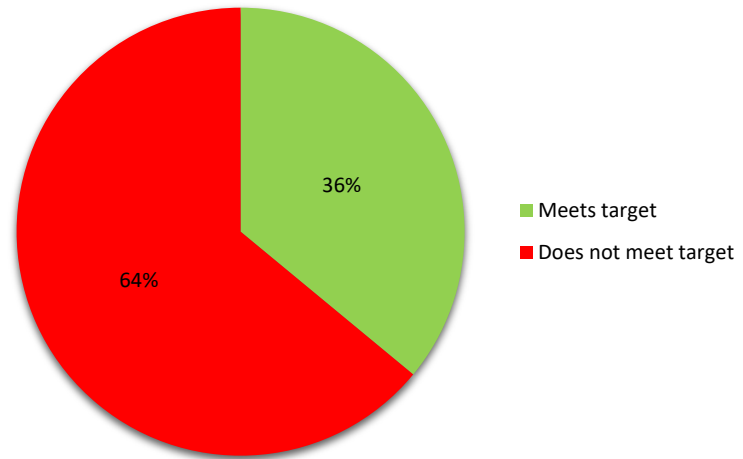

Ventilation Assessment Summary

Ventilation Assessment

#	HVAC		Site		Air Changes				PAC
	Room	Type	Campus	Building	Target	Actual	Result	Min. CADR	CADR
1	152	Office	Berkeley City College	BCC	3	1.2	Does not meet target	115	120
2	N/A	Reception Areas	Berkeley City College	BCC	3	1.6	Does not meet target	225	230
3	165	Office	Berkeley City College	BCC	3	1.1	Does not meet target	210	210
4	165A	Office	Berkeley City College	BCC	3	2.1	Does not meet target	16	40
5	124A	Office	Berkeley City College	BCC	3	1.8	Does not meet target	12	40
6	116	Occupiable Storage (D	Berkeley City College	BCC	3	0.0	Does not meet target	203	210
7	126	Computer Lab	Berkeley City College	BCC	3	1.5	Does not meet target	314	320
8	21	Auditorium Seating	Berkeley City College	BCC	3	2.7	Does not meet target	168	170
9	31	Classroom	Berkeley City College	BCC	5	2.0	Does not meet target	305	310
10	32	Classroom	Berkeley City College	BCC	5	1.6	Does not meet target	352	360
11	33	Classroom	Berkeley City College	BCC	5	2.6	Does not meet target	241	250
12	34	Classroom	Berkeley City College	BCC	4	2.3	Does not meet target	182	200
13	53	Classroom	Berkeley City College	BCC	6	0.0	Does not meet target	455	2 x 230
14	54	Classroom	Berkeley City College	BCC	3	0.0	Does not meet target	332	350
15	55	Classroom	Berkeley City College	BCC	5	2.3	Does not meet target	363	400
16	212	Classroom	Berkeley City College	BCC	4	2.3	Does not meet target	315	320
17	213	Computer Lab	Berkeley City College	BCC	3	1.7	Does not meet target	372	400
18	214	Classroom	Berkeley City College	BCC	5	2.8	Does not meet target	295	300