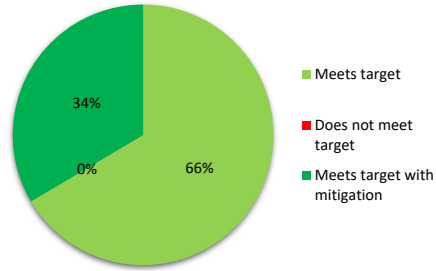

Ventilation Assessment Summary

Ventilation Assessment

#	HVAC		Site		Air Changes			Mitigation
	Room	Type	Campus	Building	Target	Actual	Result	Applied CADR
1	N/A	Reception Areas	Berkeley City College	BCC	3	3.3	Meets target with mitigation	279
2	Class 3	Classroom	Berkeley City College	BCC	4	4.2	Meets target with mitigation	167
3	Class 1	Classroom	Berkeley City College	BCC	5	5.3	Meets target with mitigation	167
4	341B	Office	Berkeley City College	BCC	3	8.9	Meets target with mitigation	167
5	341A	Conference	Berkeley City College	BCC	3	3.3	Meets target with mitigation	167
6	126	Computer Lab	Berkeley City College	BCC	3	5.6	Meets target	0
7	255A	Office	Berkeley City College	BCC	3	27.8	Meets target with mitigation	167
8	218B	Media Center	Berkeley City College	BCC	3	16.7	Meets target with mitigation	167
9	165A	Office	Berkeley City College	BCC	3	11.4	Meets target with mitigation	167
10	33	Classroom	Berkeley City College	BCC	5	5.1	Meets target	0
11	34	Classroom	Berkeley City College	BCC	4	4.3	Meets target	0
12	152A	Office	Berkeley City College	BCC	3	10.0	Meets target with mitigation	167
13	54	Classroom	Berkeley City College	BCC	3	3.6	Meets target	0
14	55	Classroom	Berkeley City College	BCC	4	4.7	Meets target	0
15	212	Classroom	Berkeley City College	BCC	4	10.3	Meets target	0
16	213	Computer Lab	Berkeley City College	BCC	3	3.4	Meets target	0
17	151A	Break room	Berkeley City College	BCC	3	12.2	Meets target with mitigation	167
18	124C	Office	Berkeley City College	BCC	3	15.9	Meets target with mitigation	167
19	218	Media Center	Berkeley City College	BCC	3	6.4	Meets target	0
20	223	Classroom	Berkeley City College	BCC	3	3.2	Meets target	0
21	226	Classroom	Berkeley City College	BCC	3	3.2	Meets target	0
22	227	Computer Lab	Berkeley City College	BCC	3	3.3	Meets target	0
23	203	Reception Areas	Berkeley City College	BCC	3	3.9	Meets target	0
24	124B	Office	Berkeley City College	BCC	3	15.0	Meets target with mitigation	167
25	124A	Office	Berkeley City College	BCC	3	18.2	Meets target with mitigation	167
26	558	Office	Berkeley City College	BCC	3	6.1	Meets target with mitigation	167
27	345	Office	Berkeley City College	BCC	3	3.3	Meets target	0
28	551	Office	Berkeley City College	BCC	3	4.8	Meets target with mitigation	167
29	541	Office	Berkeley City College	BCC	3	3.8	Meets target with mitigation	167
30	353	Office	Berkeley City College	BCC	3	4.8	Meets target	0
31	355	Office	Berkeley City College	BCC	3	5.1	Meets target	0
32	518	Classroom	Berkeley City College	BCC	3	3.2	Meets target with mitigation	279
33	458	Office	Berkeley City College	BCC	6	6.9	Meets target with mitigation	167
34	311	Classroom	Berkeley City College	BCC	5	5.2	Meets target	0
35	457	Office	Berkeley City College	BCC	3	12.4	Meets target with mitigation	167
36	313	Computer Lab	Berkeley City College	BCC	3	3.5	Meets target	0
37	315	Classroom	Berkeley City College	BCC	5	8.0	Meets target	0
38	456	Office	Berkeley City College	BCC	3	11.0	Meets target with mitigation	167
39	323	Computer Lab	Berkeley City College	BCC	3	4.0	Meets target	0
40	324	Computer Lab	Berkeley City College	BCC	3	5.6	Meets target	0
41	411	Classroom	Berkeley City College	BCC	3	3.9	Meets target	0
42	455	Office	Berkeley City College	BCC	3	9.1	Meets target with mitigation	167
43	421	Classroom	Berkeley City College	BCC	4	8.2	Meets target	0
44	423	Classroom	Berkeley City College	BCC	3	7.6	Meets target	0
45	431	Classroom	Berkeley City College	BCC	3	3.1	Meets target	0
46	452	Office	Berkeley City College	BCC	3	11.6	Meets target with mitigation	167
47	451B	Conference	Berkeley City College	BCC	3	3.1	Meets target	0
48	561	Workroom	Berkeley City College	BCC	3	3.0	Meets target	0
49	151	Office	Berkeley City College	BCC	3	3.1	Meets target	0