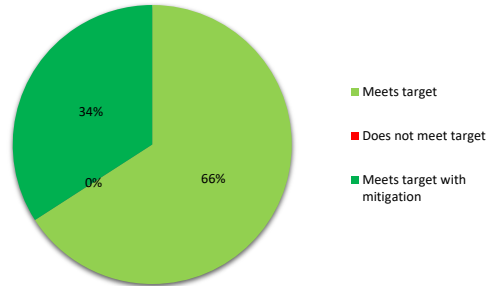

Ventilation Assessment Summary

Ventilation Assessment

#	HVAC		Site		Air Changes			Recommendations		Mitigation
	Room	Type	Campus	Building	Target	Actual	Result	Min. CADR	Min. Supply	Applied CADR
1	152	Office	Berkeley City College	BCC	3	4.0	Meets target with mitigation	105	213	167
2	N/A	Reception Areas	Berkeley City College	BCC	3	3.3	Meets target with mitigation	225	533	279
3	165	Office	Berkeley City College	BCC	3	3.6	Meets target with mitigation	210	365	279
4	165A	Office	Berkeley City College	BCC	3	11.4	Meets target with mitigation	16	59	167
5	124A	Office	Berkeley City College	BCC	3	18.2	Meets target with mitigation	12	34	167
6	126	Computer Lab	Berkeley City College	BCC	3	5.6	Meets target	0	680	0
7	21	Auditorium Seating	Berkeley City College	BCC	3	3.0	Meets target with mitigation	161	2152	167
8	31	Classroom	Berkeley City College	BCC	5	5.3	Meets target with mitigation	305	564	334
9	32	Classroom	Berkeley City College	BCC	5	6.3	Meets target with mitigation	36	564	167
10	33	Classroom	Berkeley City College	BCC	5	5.1	Meets target	0	564	0
11	34	Classroom	Berkeley City College	BCC	4	4.3	Meets target	0	459	0
12	53	Classroom	Berkeley City College	BCC	5	5.9	Meets target with mitigation	380	418	446
13	54	Classroom	Berkeley City College	BCC	3	3.6	Meets target	0	366	0
14	55	Classroom	Berkeley City College	BCC	4	4.7	Meets target	0	599	0
15	212	Classroom	Berkeley City College	BCC	4	10.3	Meets target	0	831	0
16	213	Computer Lab	Berkeley City College	BCC	3	3.4	Meets target	0	973	0
17	214	Classroom	Berkeley City College	BCC	5	5.5	Meets target with mitigation	92	779	167
18	216	Classroom	Berkeley City College	BCC	5	6.3	Meets target with mitigation	39	535	167
19	218	Media Center	Berkeley City College	BCC	3	6.4	Meets target	0	689	0
20	223	Classroom	Berkeley City College	BCC	3	3.2	Meets target	0	519	0
21	226	Classroom	Berkeley City College	BCC	3	3.2	Meets target	0	518	0
22	227	Computer Lab	Berkeley City College	BCC	3	3.3	Meets target	0	920	0
23	203	Reception Areas	Berkeley City College	BCC	3	3.9	Meets target	0	412	0
24	266	Conference	Berkeley City College	BCC	3	8.5	Meets target with mitigation	59	65	167
25	Class 3	Classroom	Berkeley City College	BCC	4	4.2	Meets target with mitigation	118	1144	167
26	Class 1	Classroom	Berkeley City College	BCC	5	5.3	Meets target with mitigation	128	809	167
27	345	Office	Berkeley City College	BCC	3	3.3	Meets target	0	45	0
28	347	Office	Berkeley City College	BCC	3	5.3	Meets target with mitigation	39	185	167
29	356	Office	Berkeley City College	BCC	3	3.8	Meets target with mitigation	81	358	167
30	353	Office	Berkeley City College	BCC	3	4.8	Meets target	0	143	0
31	355	Office	Berkeley City College	BCC	3	5.1	Meets target	0	153	0
32	341A	Conference	Berkeley City College	BCC	3	3.3	Meets target with mitigation	119	516	167
33	341B	Office	Berkeley City College	BCC	3	8.9	Meets target with mitigation	15	85	167
34	311	Classroom	Berkeley City College	BCC	5	5.2	Meets target	0	665	0
35	312	Computer Lab	Berkeley City College	BCC	3	3.0	Meets target with mitigation	545	926	558
36	313	Computer Lab	Berkeley City College	BCC	3	3.5	Meets target	0	1110	0
37	315	Classroom	Berkeley City College	BCC	5	8.0	Meets target	0	796	0
38	322	Classroom	Berkeley City College	BCC	4	4.3	Meets target with mitigation	130	635	167
39	323	Computer Lab	Berkeley City College	BCC	3	4.0	Meets target	0	926	0
40	324	Computer Lab	Berkeley City College	BCC	3	5.6	Meets target	0	895	0
41	411	Classroom	Berkeley City College	BCC	3	3.9	Meets target	0	783	0
42	413	Classroom	Berkeley City College	BCC	4	4.1	Meets target with mitigation	150	891	167
43	421	Classroom	Berkeley City College	BCC	4	8.2	Meets target	0	683	0
44	423	Classroom	Berkeley City College	BCC	3	7.6	Meets target	0	512	0
45	431	Classroom	Berkeley City College	BCC	3	3.1	Meets target	0	1313	0
46	518	Classroom	Berkeley City College	BCC	3	3.2	Meets target with mitigation	240	647	279
47	451B	Conference	Berkeley City College	BCC	3	3.1	Meets target	0	299	0
48	561	Workroom	Berkeley City College	BCC	3	3.0	Meets target	0	44	0
49	151	Office	Berkeley City College	BCC	3	3.1	Meets target	0	161	0