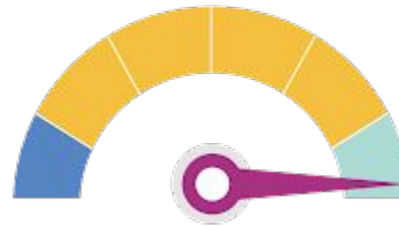

1
No propensity
to expand

2-5

Increasing 25th quartiles
of propensity to expand

6
Direct outreach
confirmed expansion

THE SUBSCORE EXPLAINED

The *G-Score Subscore Tool* breaks down a firm's overall propensity to expand in an industry (G-Score) into its Subscores that represent the main groups of drivers. It helps to understand what is primarily responsible for a company's growth signals. It is visible for all displayed G-Scores by NAICS through a hover-over.