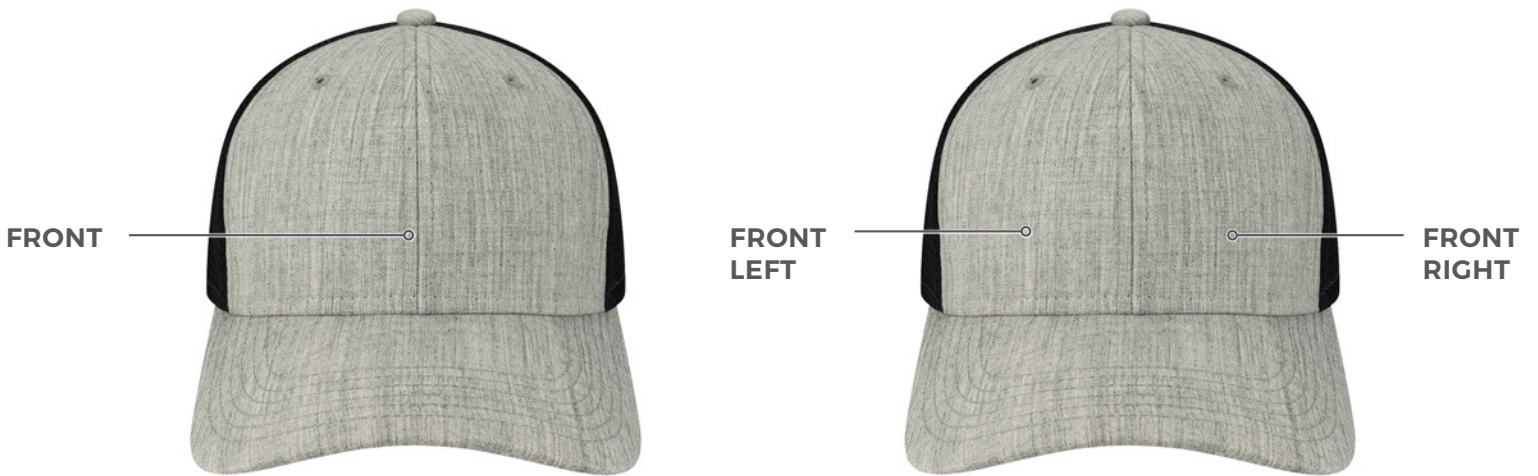

STRUCTURED COLLECTION

FEATURED STYLE - MID-PRO SNAPBACK

LPS LOGO PLACEMENT OPTIONS

OTHER STYLES IN THE COLLECTION: