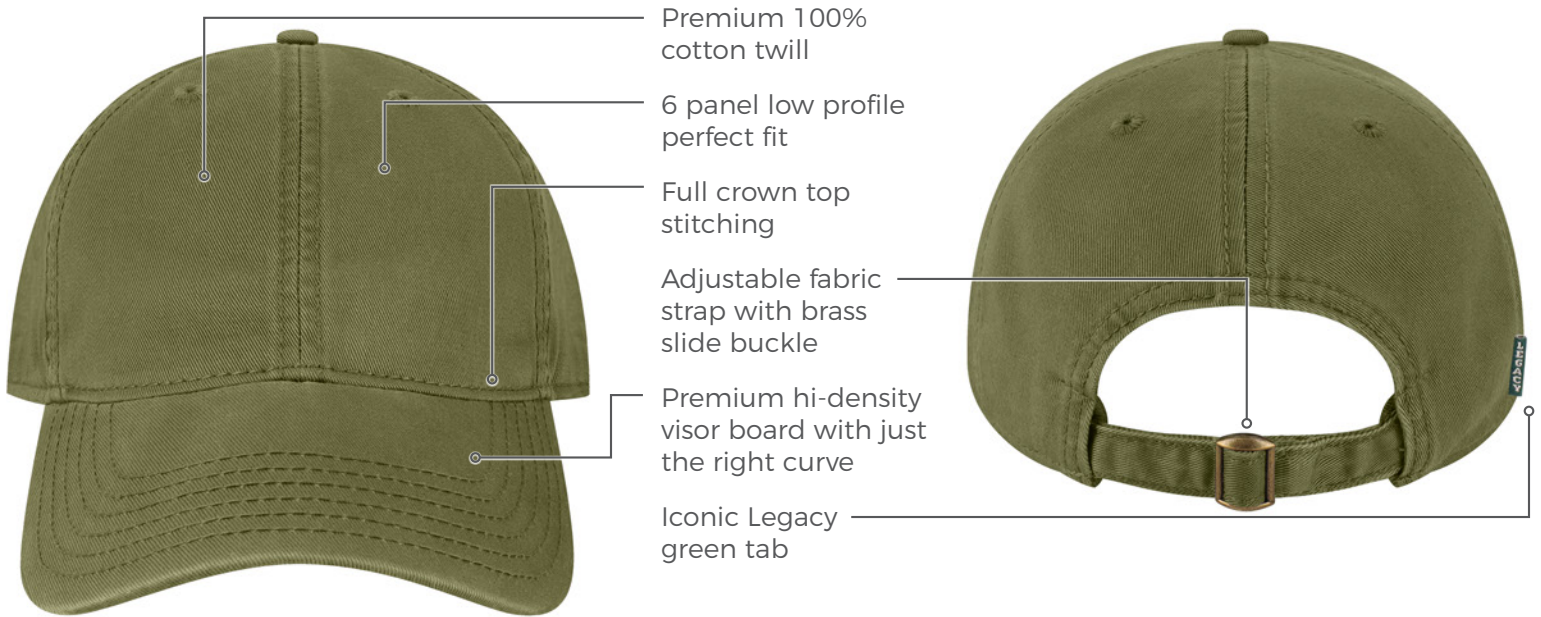

### FEATURED STYLE - RELAXED TWILL (SOLID)

### OTHER STYLES IN THE COLLECTION:

EZA Trucker

- Supersoft Mesh Back
- 6 Panel
- Snapback Closure

EZL Lightweight

- Lightweight Cotton Twill Fabric
- 6 Panel
- Adjustable Fabric Strap with Brass Slide Buckle

OTA Trucker

- Lightweight Cotton Twill Fabric with Foam in Crown
- 6 Panel
- Snapback Closure