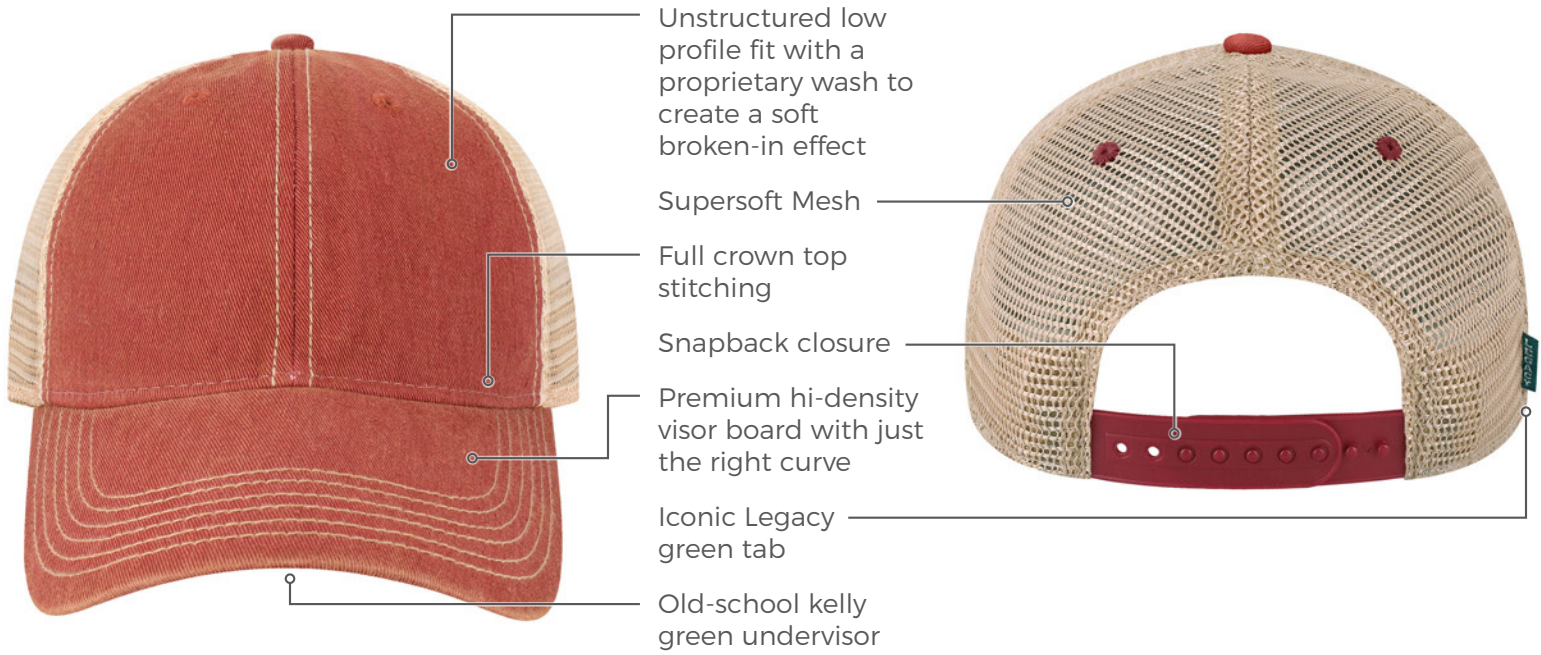

### FEATURED STYLE - OLD FAVORITE TRUCKER

### OTHER STYLES IN THE COLLECTION:

OFA Solid

- Solid Back Panels
- 6 Panel
- Adjustable Fabric Strap with Brass Slide Buckle

OFA Camo

- 6 Camo Colors
- 6 Panel
- Snapback Closure

OFA Greaser

- Black Copper Supersoft Mesh
- 6 Panel
- Snapback Closure

OFA Printed

- Unique Patterns
- 6 Panel
- Snapback Closure