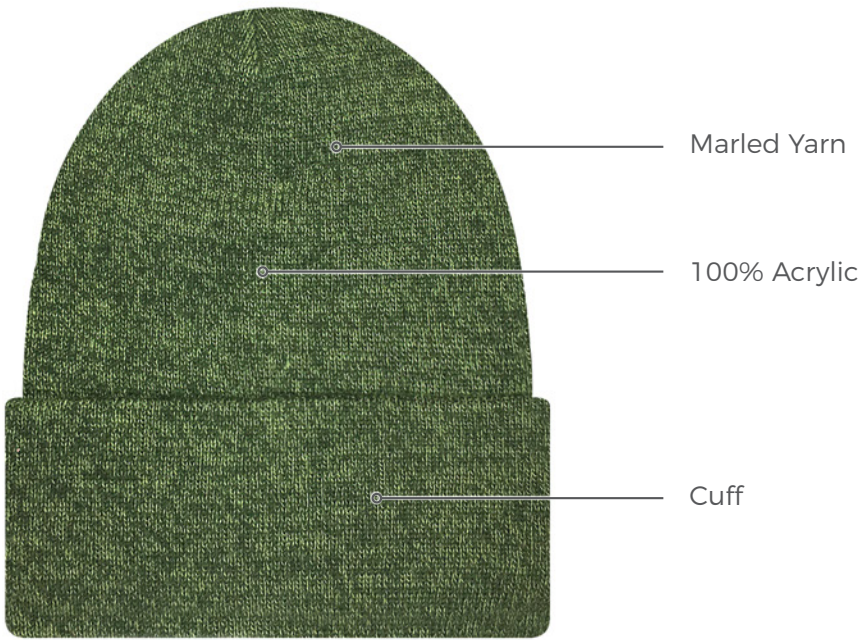

**KNIT COLLECTION**

*FEATURED STYLE - MARLED CUFF BEANIE*

**KNC01 LOGO PLACEMENT OPTIONS**