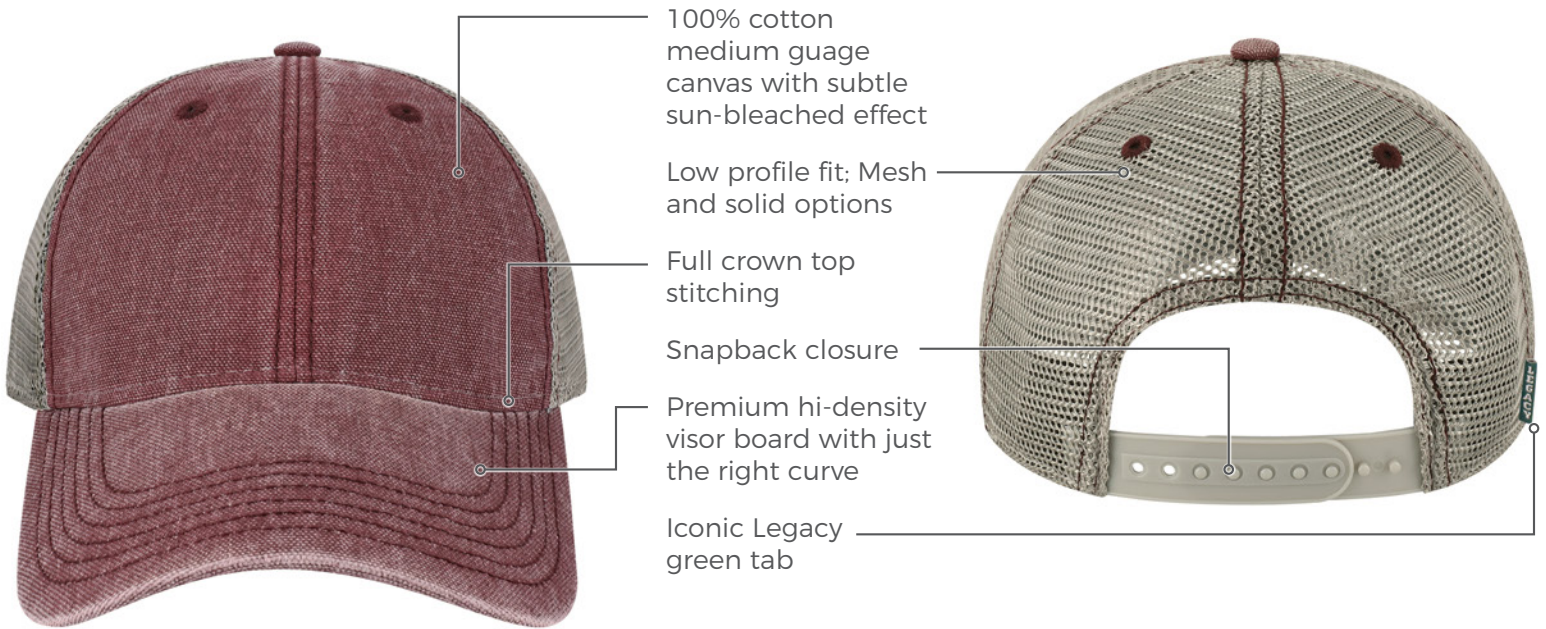

### FEATURED STYLE - DASHBOARD ADJUSTABLE