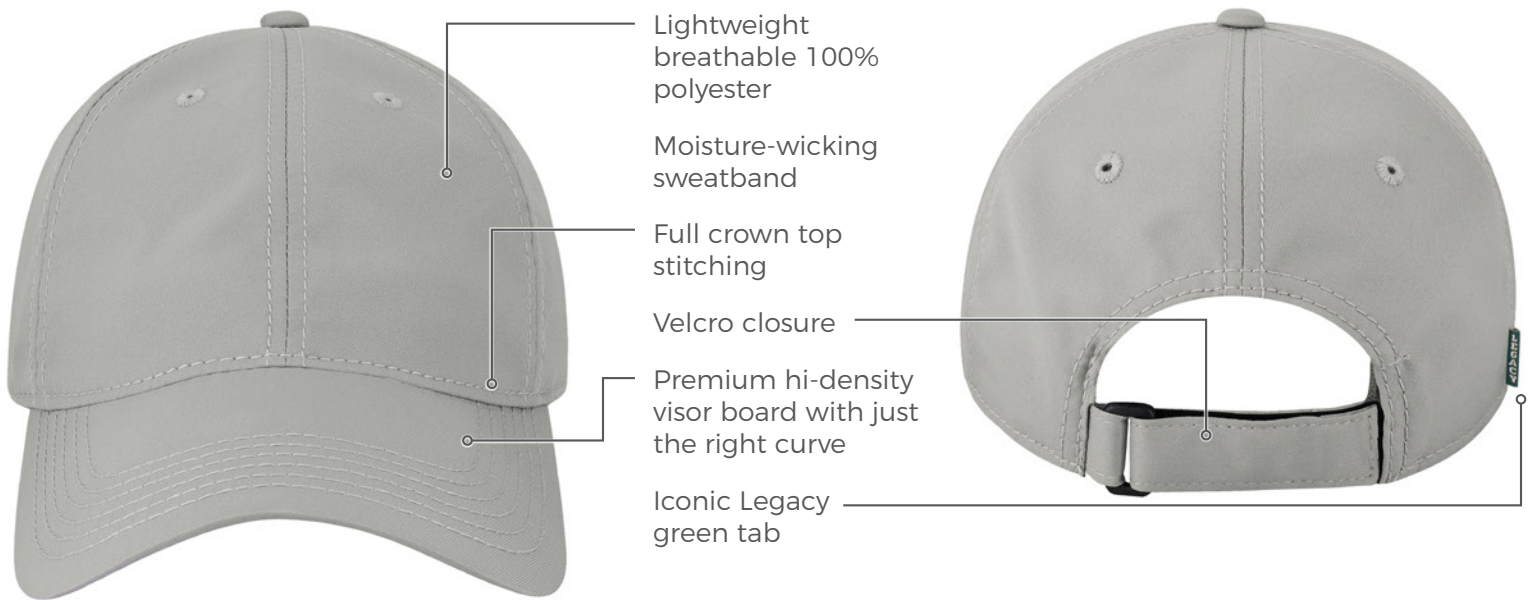

LEGACY

ACTIVE & SUSTAINABLE COLLECTION

FEATURED STYLE - COOL FIT ADJUSTABLE

CFA PLACEMENT OPTIONS

OTHER STYLES IN THE COLLECTION: