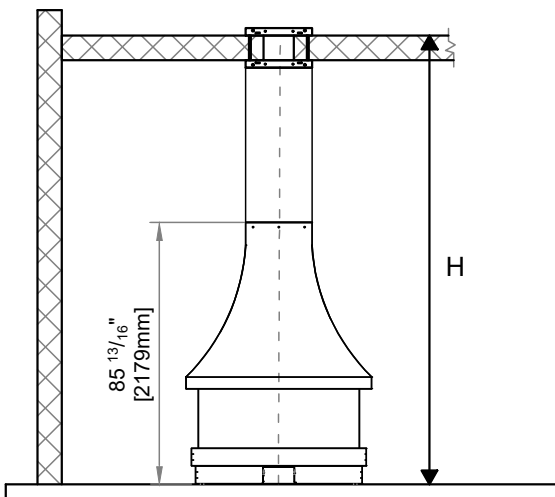

Island 130 with Decorative Hood

Hanging from a Flat Ceiling

Hanging Bracket Set Components

Hanging Bracket Set

Total Weight: 67 lbs
Supplied with hood

Hood Extension Length(s)

Optional: 1/2 meter (19 11/16", 31 lbs) & 1 meter (39 3/8", 56 lbs) lengths available

The number of hood extension pieces depends on distance from floor to ceiling (H). If your ceiling height (H) is 9 feet or less, a hood extension piece is not necessary.

Decorative Hood

Weight: 231 lbs

Access Panel
Built into base

*Base must be ordered with the fireplace. Assembly cannot be performed after installation.

Description	SKU
Island 130: no hood, no base	US130XISG1SXXXXXX
Island 130: no hood, with base	US130BISG1SXXXXXX
Island 130: Decorative hood & base	US130BISG1SXXXXXX MHORTAL130IS
Island 130: Decorative hood, no base	US130XISG1SXXXXXX MHORTAL130IS
1 Meter (39 3/8") Extension Piece	SAS130ISEM
1/2 Meter (19 11/16") Extension Piece	SAS130ISEHM
Hanging Bracket Set	130IS20