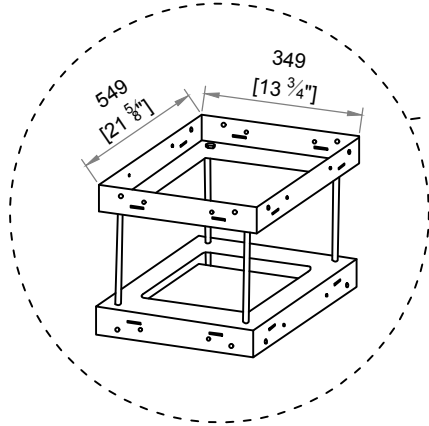

Island 130 with Decorative Hood

Hanging from a Flat Ceiling

Hanging Bracket Set Components

Hanging Bracket Set

Total Weight: 67 lbs
Supplied with hood

Hood Extension Length(s)

Optional: 1/2 meter (19 11/16", 31 lbs) & 1 meter (39 3/8", 56 lbs) lengths available

The number of hood extension pieces depends on distance from floor to ceiling (H). If your ceiling height (H) is 9 feet or less, a hood extension piece is not necessary.

Decorative Hood

Weight: 231 lbs

Access Panel
Built into base

*Base must be ordered with the fireplace. Assembly cannot be performed after installation.

Description	SKU
Island 130: no hood, no base	US130XISG1SXXXXXX
Island 130: no hood, with base	US130BISG1SXXXXXX
Island 130: Decorative hood & base	US130BISG1SXXXXXX MHORTAL130IS
Island 130: Decorative hood, no base	US130XISG1SXXXXXX MHORTAL130IS
1 Meter (39 3/8") Extension Piece	SAS130ISEM
1/2 Meter (19 11/16") Extension Piece	SAS130ISEHM
Hanging Bracket Set	130IS20