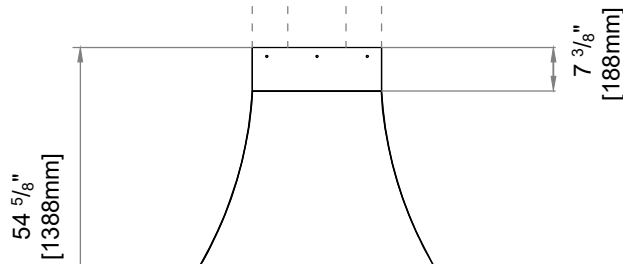

Island 130 with Decorative Hood

Hanging from a Flat Ceiling

Hanging Bracket Set Components

Hanging Bracket Set

Total Weight: 67 lbs
Supplied with hood

Hood Extension Length(s)

Optional: 1/2 meter (19 11/16", 31 lbs) & 1 meter (39 3/8", 56 lbs) lengths available

The number of hood extension pieces depends on distance from floor to ceiling (H). If your ceiling height (H) is 9 feet or less, a hood extension piece is not necessary.

Decorative Hood

Weight: 231 lbs

Access Panel
Built into base

*Base must be ordered with the fireplace. Assembly cannot be performed after installation.

Description	SKU
Island 130: no hood, no base	US130XISG1SXXXXXX
Island 130: no hood, with base	US130BISG1SXXXXXX
Island 130: Decorative hood & base	US130BISG1SXXXXXX MHORTAL130IS
Island 130: Decorative hood, no base	US130XISG1SXXXXXX MHORTAL130IS
1 Meter (39 3/8") Extension Piece	SAS130ISEM
1/2 Meter (19 11/16") Extension Piece	SAS130ISEHM
Hanging Bracket Set	130IS20