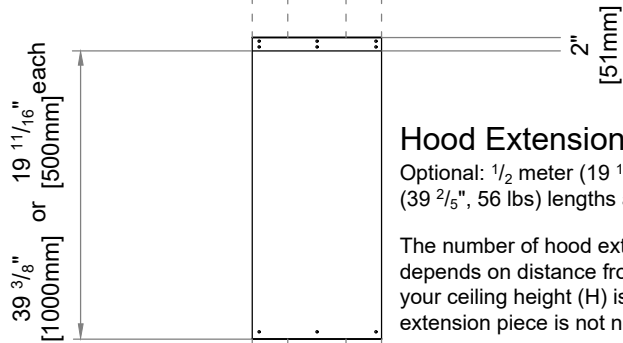

Island 130 with Decorative Hood

Hanging from a Flat Ceiling

Hanging Bracket Set Components

Hanging Bracket Set

Total Weight: 67 lbs
Supplied with hood

Hood Extension Length(s)

Optional: 1/2 meter (19 11/16", 31 lbs) & 1 meter (39 3/8", 56 lbs) lengths available

The number of hood extension pieces depends on distance from floor to ceiling (H). If your ceiling height (H) is 9 feet or less, a hood extension piece is not necessary.

Decorative Hood

Weight: 231 lbs

Access Panel
Built into base