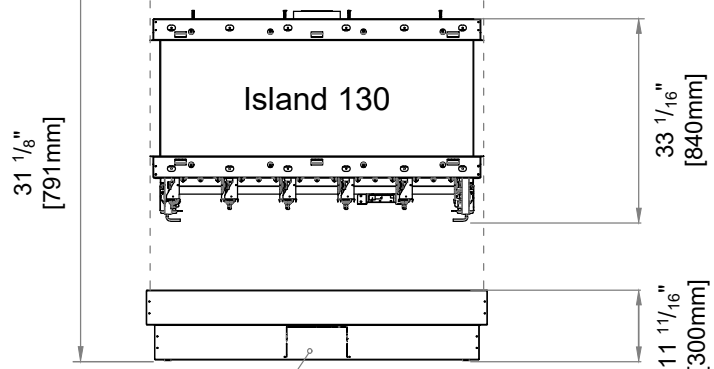

Island 130 with Decorative Hood

Hanging from a Flat Ceiling

Hanging Bracket Set Components

Hanging Bracket Set

Total Weight: 67 lbs
Supplied with hood

Hood Extension Length(s)

Optional: 1/2 meter (19 11/16", 31 lbs) & 1 meter (39 3/8", 56 lbs) lengths available

The number of hood extension pieces depends on distance from floor to ceiling (H). If your ceiling height (H) is 9 feet or less, a hood extension piece is not necessary.

Decorative Hood

Weight: 231 lbs

Access Panel
Built into base

*Base must be ordered with the fireplace. Assembly cannot be performed after installation.

Description	SKU
Island 130: no hood, no base	US130XISG1SXXXXXX
Island 130: no hood, with base	US130BISG1SXXXXXX
Island 130: Decorative hood & base	US130BISG1SXXXXXX MHORTAL130IS
Island 130: Decorative hood, no base	US130XISG1SXXXXXX MHORTAL130IS
1 Meter (39 3/8") Extension Piece	SAS130ISEM
1/2 Meter (19 11/16") Extension Piece	SAS130ISEHM
Hanging Bracket Set	130IS20