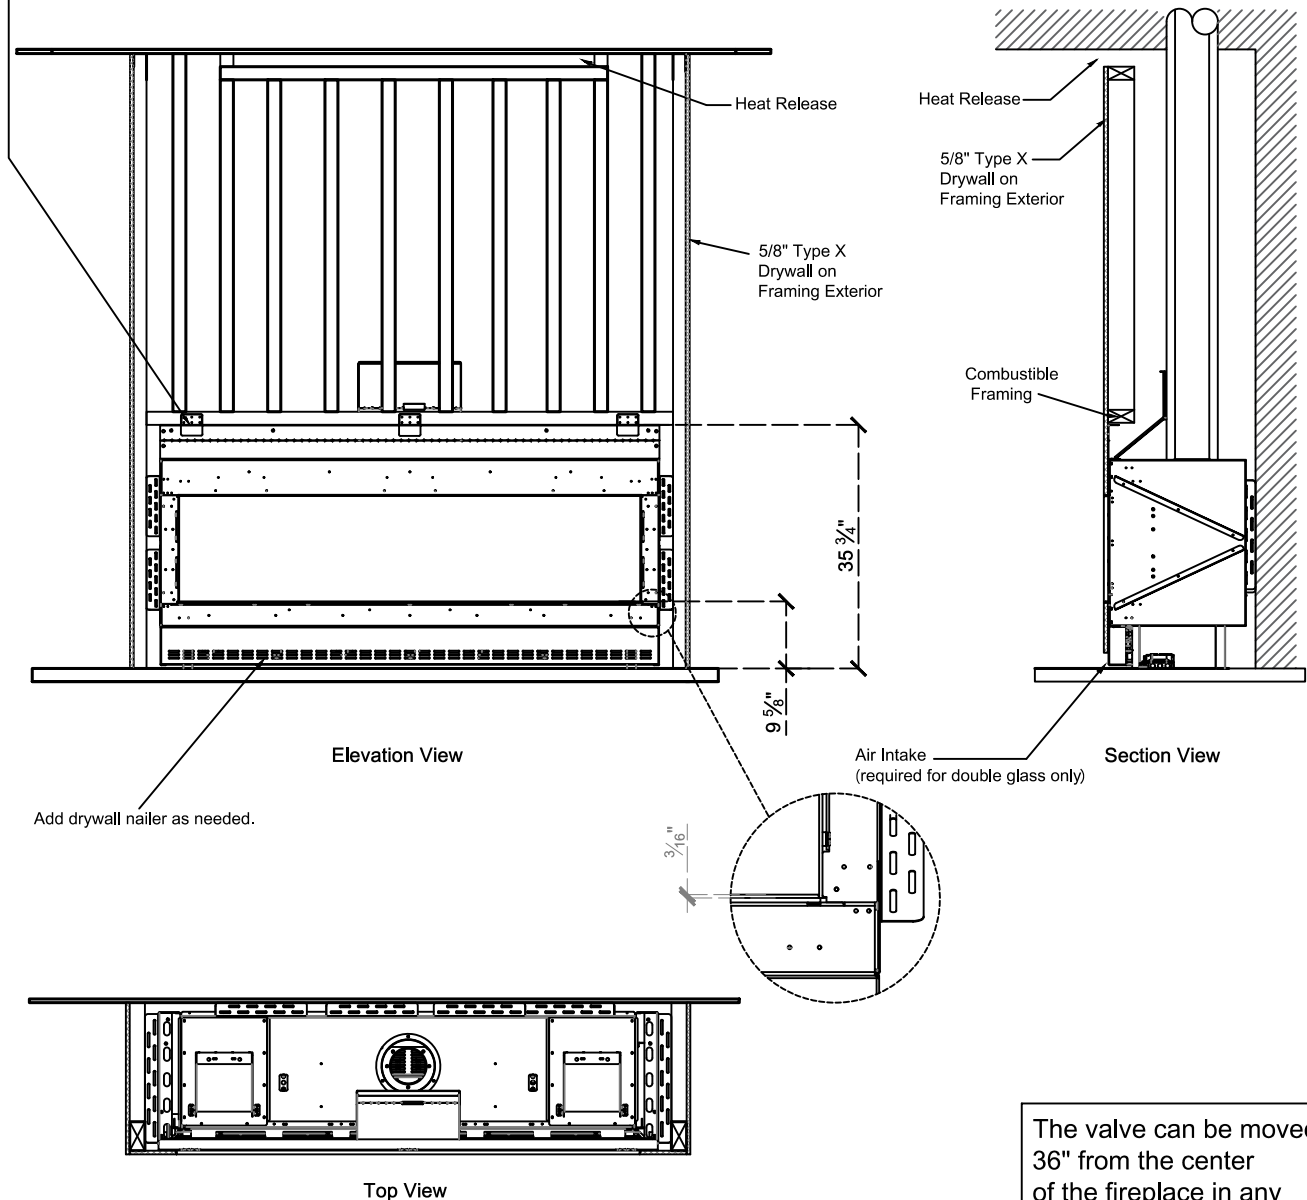

Framing Information: 68 Front (Screen & Double Glass)

ORTAL
YOUR LIFE. YOUR FIRE

Framing Dimensions

Model	A	B	C	D
68 Front	35 ³ / ₄ "	77 ⁵ / ₁₆ "	21 ⁵ / ₈ "	Refer to Vent Manufacturer's Firestop Dimensions

Note : 1. Drawings are not to Scale
 2. All dimensions in inches
 3. No weight can be transferred to the fireplace. ALL FRAMING MUST BE SELF-SUPPORTED.

Framing Information: 68 Front (Screen & Double Glass)

Framing Details

Nailing flanges fold up and connect to the framing.
 ALL FRAMING MUST BE SELF-SUPPORTED.
 The fireplace must not bear any weight.

The valve can be moved 36" from the center of the fireplace in any direction

Fireplace Dimensions

Front View

Side View

Top View

Protective Cover for double glass fans. Ships on double glass models only.

Model	(H) Height	(W) Width	(D) Depth	C1	C2	C3	Viewing Area	
							Front	Side
68 Front	35 3/4"	77 5/16"	21 5/8"	7 7/8"	38 5/8"	12 5/16"	68 1/8" W X 15 3/4" H	—