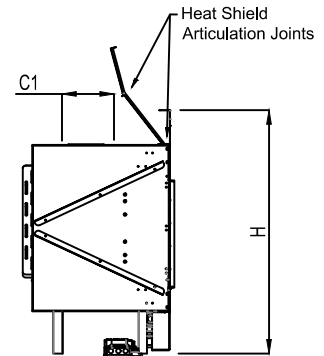

Framing Details

Nailing flanges fold up and connect to the framing.
 ALL FRAMING MUST BE SELF-SUPPORTED.
 The fireplace must not bear any weight.

The valve can be moved 36" from the center of the fireplace in any direction

- Note :
1. Drawings are not to Scale
 2. All dimensions in inches
 3. No weight can be transferred to the fireplace. ALL FRAMING MUST BE SELF-SUPPORTED.

Framing Information: 68 Front (Screen & Double Glass)

Fireplace Dimensions

Front View

Side View

Top View

Protective Cover for double glass fans. Ships on double glass models only.

Model	(H) Height	(W) Width	(D) Depth	C1	C2	C3	Viewing Area	
							Front	Side
68 Front	35 3/4"	77 5/16"	21 5/8"	7 7/8"	38 5/8"	12 5/16"	68 1/8" W X 15 3/4" H	—

Note : 1. Drawings are not to Scale
2. All dimensions in inches