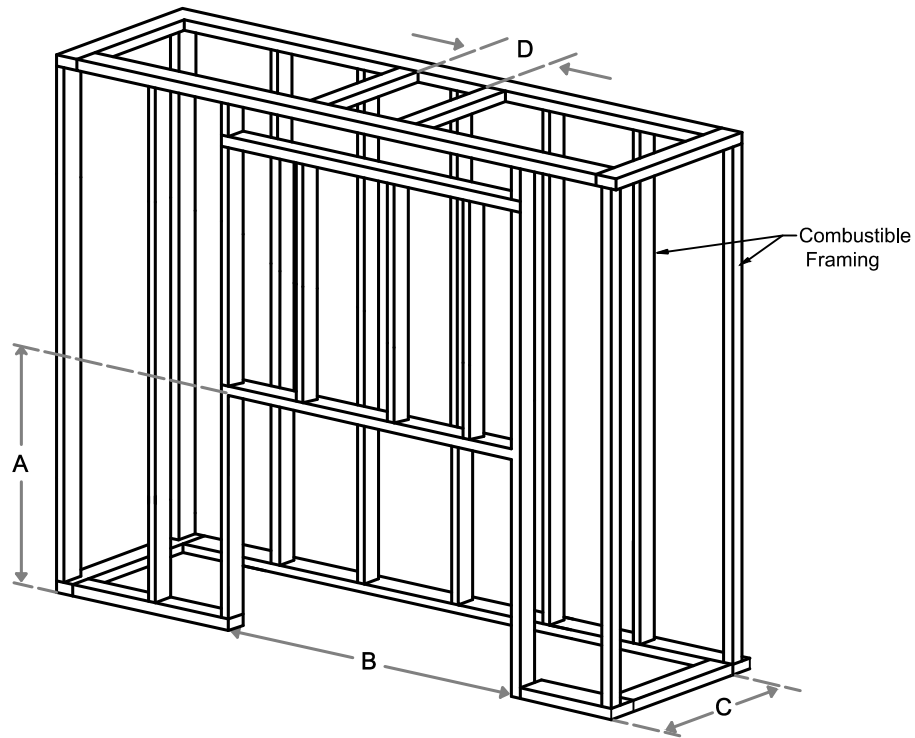

Framing Information: 68 Front (Screen & Double Glass)

ORTAL
YOUR LIFE. YOUR FIRE

Framing Dimensions

Model	A	B	C	D
68 Front	35 ³ / ₄ "	77 ⁵ / ₁₆ "	21 ⁵ / ₈ "	Refer to Vent Manufacturer's Firestop Dimensions

Note : 1. Drawings are not to Scale
 2. All dimensions in inches
 3. No weight can be transferred to the fireplace. ALL FRAMING MUST BE SELF-SUPPORTED.

Framing Information: 68 Front (Screen & Double Glass)

Framing Details

Nailing flanges fold up and connect to the framing.
 ALL FRAMING MUST BE SELF-SUPPORTED.
 The fireplace must not bear any weight.

The valve can be moved 36" from the center of the fireplace in any direction

Fireplace Dimensions

Front View

Side View

Top View

Protective Cover for double glass fans. Ships on double glass models only.

Model	(H) Height	(W) Width	(D) Depth	C1	C2	C3	Viewing Area	
							Front	Side
68 Front	35 3/4"	77 5/16"	21 5/8"	7 7/8"	38 5/8"	12 5/16"	68 1/8" W X 15 3/4" H	—