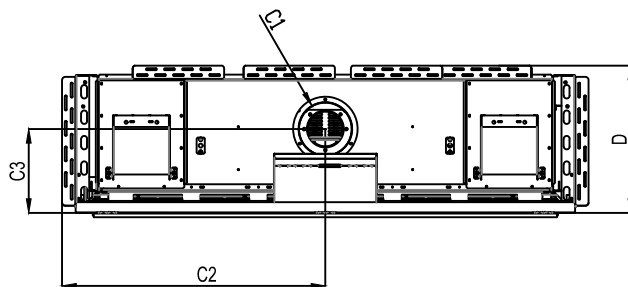

Framing Details

Nailing flanges fold up and connect to the framing.
 ALL FRAMING MUST BE SELF-SUPPORTED.
 The fireplace must not bear any weight.

The valve can be moved 36" from the center of the fireplace in any direction

- Note :
1. Drawings are not to Scale
 2. All dimensions in inches
 3. No weight can be transferred to the fireplace. ALL FRAMING MUST BE SELF-SUPPORTED.

Framing Information: 68 Front (Screen & Double Glass)

Fireplace Dimensions

Front View

Side View

Top View

Protective Cover for double glass fans. Ships on double glass models only.

Model	(H) Height	(W) Width	(D) Depth	C1	C2	C3	Viewing Area	
							Front	Side
68 Front	35 3/4"	77 5/16"	21 5/8"	7 7/8"	38 5/8"	12 5/16"	68 1/8" W X 15 3/4" H	—

Note : 1. Drawings are not to Scale
2. All dimensions in inches