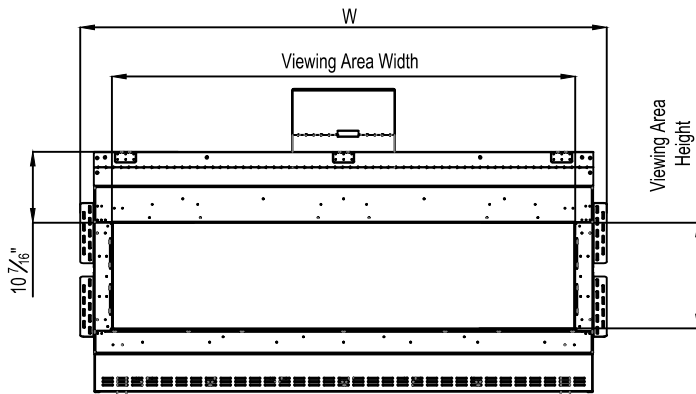

Note : 1. Drawings are not to Scale
 2. All dimensions in inches
 3. No weight can be transferred to the fireplace. ALL FRAMING MUST BE SELF-SUPPORTED.

Framing Information: 68 Front (Screen & Double Glass)

Framing Details

Nailing flanges fold up and connect to the framing.
 ALL FRAMING MUST BE SELF-SUPPORTED.
 The fireplace must not bear any weight.

The valve can be moved 36" from the center of the fireplace in any direction

- Note :
1. Drawings are not to Scale
 2. All dimensions in inches
 3. No weight can be transferred to the fireplace. ALL FRAMING MUST BE SELF-SUPPORTED.

Framing Information: 68 Front (Screen & Double Glass)

Fireplace Dimensions

Front View

Side View

Top View

Protective Cover for double glass fans. Ships on double glass models only.

Model	(H) Height	(W) Width	(D) Depth	C1	C2	C3	Viewing Area	
							Front	Side
68 Front	35 3/4"	77 5/16"	21 5/8"	7 7/8"	38 5/8"	12 5/16"	68 1/8" W X 15 3/4" H	—