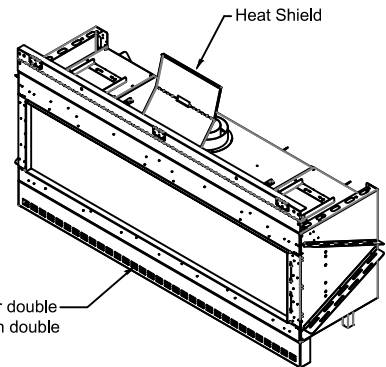

Fireplace Dimensions

Front View

Side View

Top View

Protective Cover for double glass fans. Ships on double glass models only.

Model	(H) Height	(W) Width	(D) Depth	C1	C2	C3	Viewing Area	
							Front	Side
68 Front	35 3/4"	77 5/16"	21 5/8"	7 7/8"	38 5/8"	12 5/16"	68 1/8" W X 15 3/4" H	—

Note : 1. Drawings are not to Scale
2. All dimensions in inches