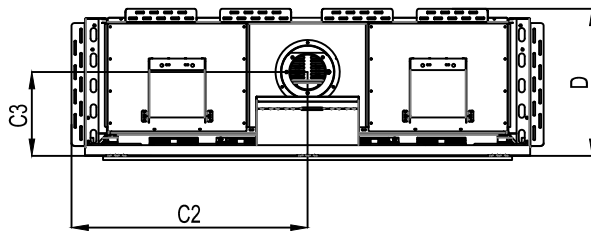

Framing Details

Nailing flanges fold up and connect to the framing.
ALL FRAMING MUST BE SELF-SUPPORTED.
The fireplace must not bear any weight.

The valve can be moved 36" from the center of the fireplace in any direction

- Note :
1. Drawings are not to Scale
 2. All dimensions in inches
 3. No weight can be transferred to the fireplace. ALL FRAMING MUST BE SELF-SUPPORTED.

Framing Information: 60H Front (Screen & Double Glass)

Fireplace Dimensions

Front View

Side View

Top View

Protective Cover for double glass fans. Ships on double glass models only.

Model	(H) Height	(W) Width	(D) Depth	C1	C2	C3	Viewing Area	
							Front	Side
60H Front	41 1 1/16"	69 7/16"	21 5/8"	7 7/8"	34 15/16"	12 5/16"	60 1/8" W X 21 5/8" H	—

Note : 1. Drawings are not to Scale
2. All dimensions in inches