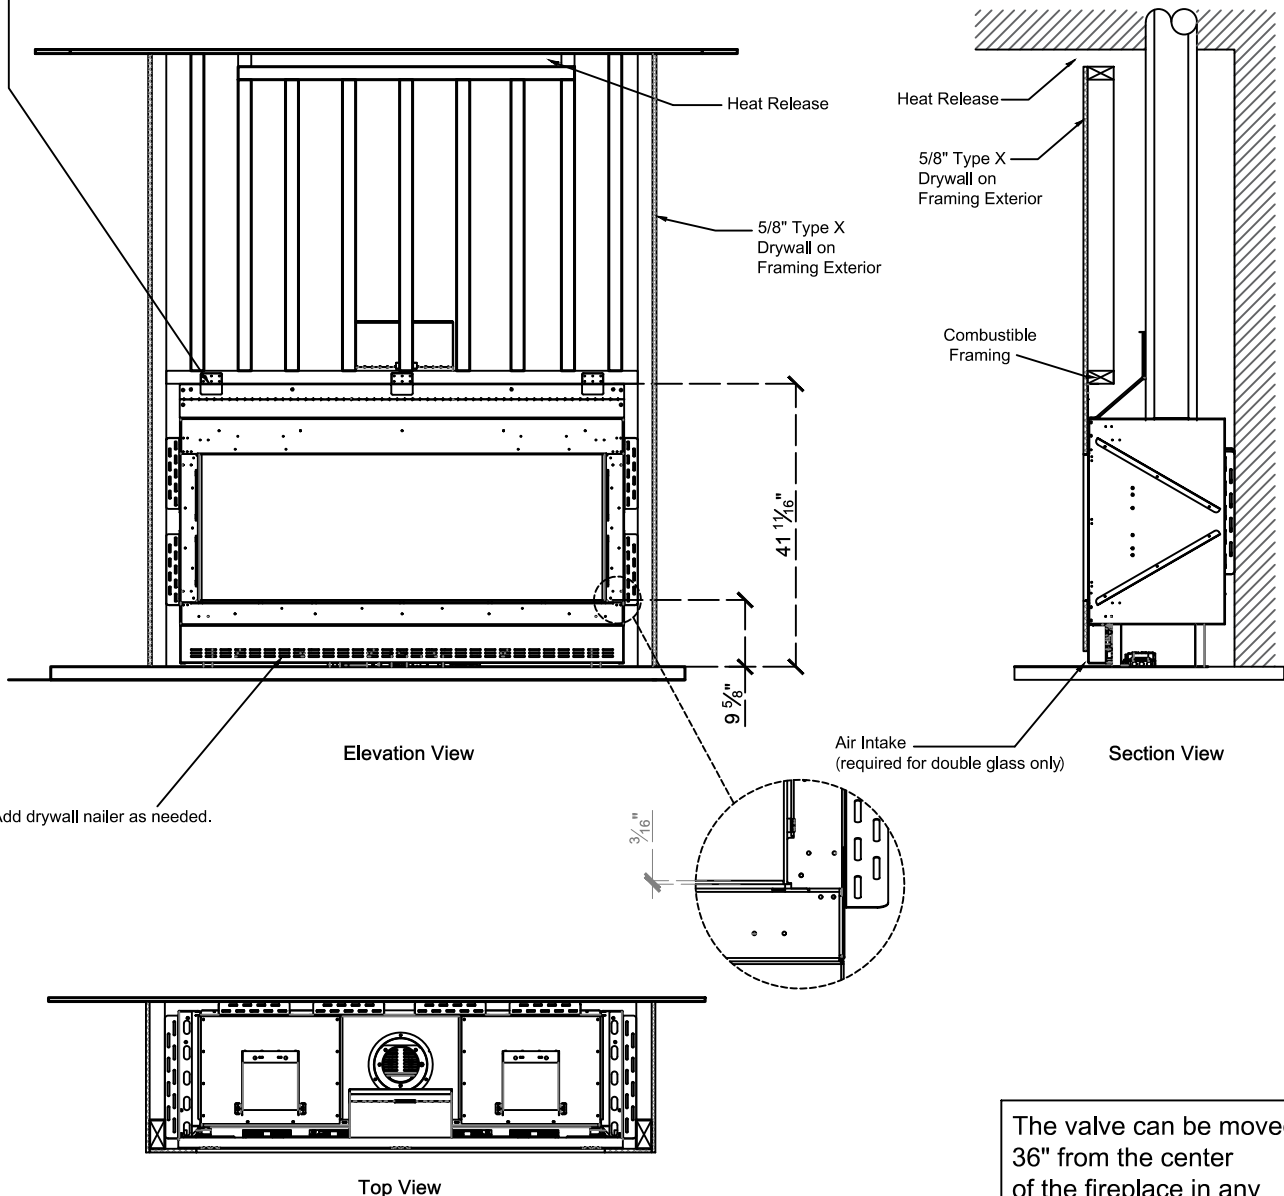

Framing Information: 60H Front (Screen & Double Glass)

ORTAL
YOUR LIFE. YOUR FIRE

Framing Dimensions

Model	A	B	C	D
60H Front	41 $\frac{1}{16}$ "	69 $\frac{7}{16}$ "	21 $\frac{5}{8}$ "	Refer to Vent Manufacturer's Firestop Dimensions

Note : 1. Drawings are not to Scale
 2. All dimensions in inches
 3. No weight can be transferred to the fireplace. ALL FRAMING MUST BE SELF-SUPPORTED.

Framing Information: 60H Front (Screen & Double Glass)

Framing Details

Nailing flanges fold up and connect to the framing.
ALL FRAMING MUST BE SELF-SUPPORTED.
The fireplace must not bear any weight.

The valve can be moved 36" from the center of the fireplace in any direction

Fireplace Dimensions

Front View

Side View

Top View

Protective Cover for double glass fans. Ships on double glass models only.

Model	(H) Height	(W) Width	(D) Depth	C1	C2	C3	Viewing Area	
							Front	Side
60H Front	41 1 1/16"	69 7/16"	21 5/8"	7 7/8"	34 15/16"	12 5/16"	60 1/8" W X 21 5/8" H	—