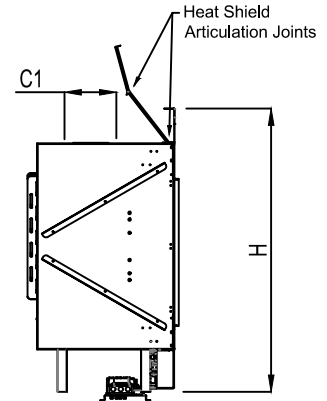

Framing Details

Nailing flanges fold up and connect to the framing.
ALL FRAMING MUST BE SELF-SUPPORTED.
The fireplace must not bear any weight.

The valve can be moved 36" from the center of the fireplace in any direction

- Note :
1. Drawings are not to Scale
 2. All dimensions in inches
 3. No weight can be transferred to the fireplace. ALL FRAMING MUST BE SELF-SUPPORTED.

Framing Information: 60H Front (Screen & Double Glass)

Fireplace Dimensions

Front View

Side View

Top View

Protective Cover for double glass fans. Ships on double glass models only.

Model	(H) Height	(W) Width	(D) Depth	C1	C2	C3	Viewing Area	
							Front	Side
60H Front	41 1 1/16"	69 7/16"	21 5/8"	7 7/8"	34 15/16"	12 5/16"	60 1/8" W X 21 5/8" H	—

Note : 1. Drawings are not to Scale
2. All dimensions in inches