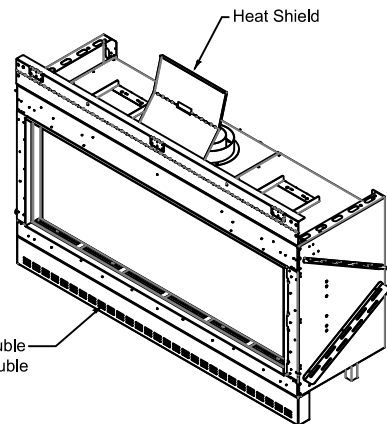

Framing Details

Nailing flanges fold up and connect to the framing.
ALL FRAMING MUST BE SELF-SUPPORTED.
The fireplace must not bear any weight.

The valve can be moved 36" from the center of the fireplace in any direction

- Note :
1. Drawings are not to Scale
 2. All dimensions in inches
 3. No weight can be transferred to the fireplace. ALL FRAMING MUST BE SELF-SUPPORTED.

Framing Information: 60H Front (Screen & Double Glass)

Fireplace Dimensions

Front View

Side View

Top View

Protective Cover for double glass fans. Ships on double glass models only.

Model	(H) Height	(W) Width	(D) Depth	C1	C2	C3	Viewing Area	
							Front	Side
60H Front	41 1 1/16"	69 7/16"	21 5/8"	7 7/8"	34 15/16"	12 5/16"	60 1/8" W X 21 5/8" H	—

Note : 1. Drawings are not to Scale
2. All dimensions in inches