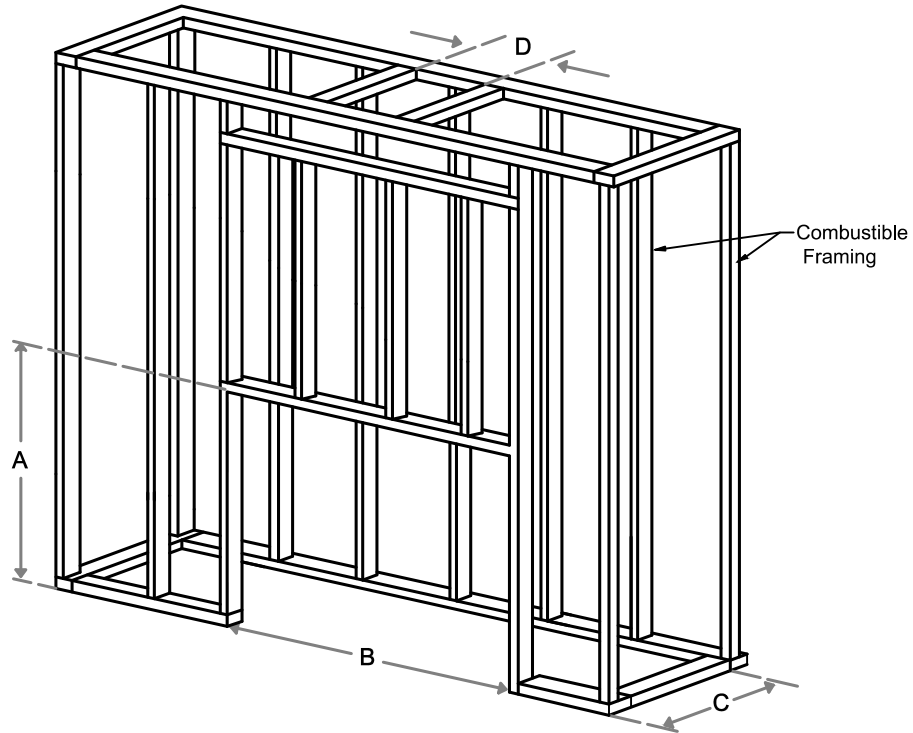

Framing Information: 60H Front (Screen & Double Glass)

ORTAL
YOUR LIFE. YOUR FIRE

Framing Dimensions

Model	A	B	C	D
60H Front	41 $\frac{1}{16}$ "	69 $\frac{7}{16}$ "	21 $\frac{5}{8}$ "	Refer to Vent Manufacturer's Firestop Dimensions

Note : 1. Drawings are not to Scale
 2. All dimensions in inches
 3. No weight can be transferred to the fireplace. ALL FRAMING MUST BE SELF-SUPPORTED.

Framing Information: 60H Front (Screen & Double Glass)

Framing Details

Nailing flanges fold up and connect to the framing.
ALL FRAMING MUST BE SELF-SUPPORTED.
The fireplace must not bear any weight.

The valve can be moved 36" from the center of the fireplace in any direction

- Note :
1. Drawings are not to Scale
 2. All dimensions in inches
 3. No weight can be transferred to the fireplace. ALL FRAMING MUST BE SELF-SUPPORTED.

Framing Information: 60H Front (Screen & Double Glass)