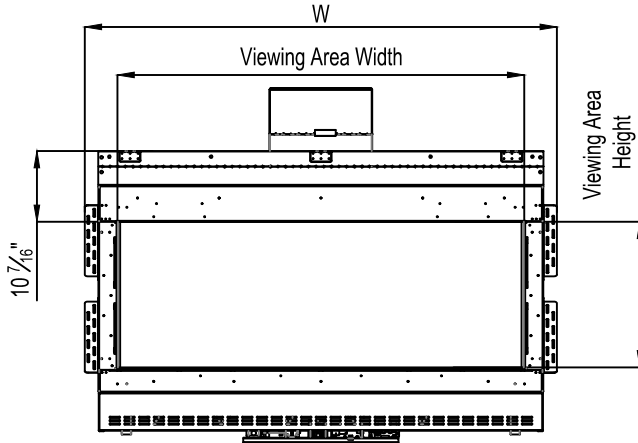

Note : 1. Drawings are not to Scale
 2. All dimensions in inches
 3. No weight can be transferred to the fireplace. ALL FRAMING MUST BE SELF-SUPPORTED.

Framing Information: 60H Front (Screen & Double Glass)

Framing Details

Nailing flanges fold up and connect to the framing.
ALL FRAMING MUST BE SELF-SUPPORTED.
The fireplace must not bear any weight.

The valve can be moved 36" from the center of the fireplace in any direction

- Note :
1. Drawings are not to Scale
 2. All dimensions in inches
 3. No weight can be transferred to the fireplace. ALL FRAMING MUST BE SELF-SUPPORTED.

Framing Information: 60H Front (Screen & Double Glass)

Fireplace Dimensions

Front View

Side View

Top View

Protective Cover for double glass fans. Ships on double glass models only.

Model	(H) Height	(W) Width	(D) Depth	C1	C2	C3	Viewing Area	
							Front	Side
60H Front	41 1 1/16"	69 7/16"	21 5/8"	7 7/8"	34 15/16"	12 5/16"	60 1/8" W X 21 5/8" H	—