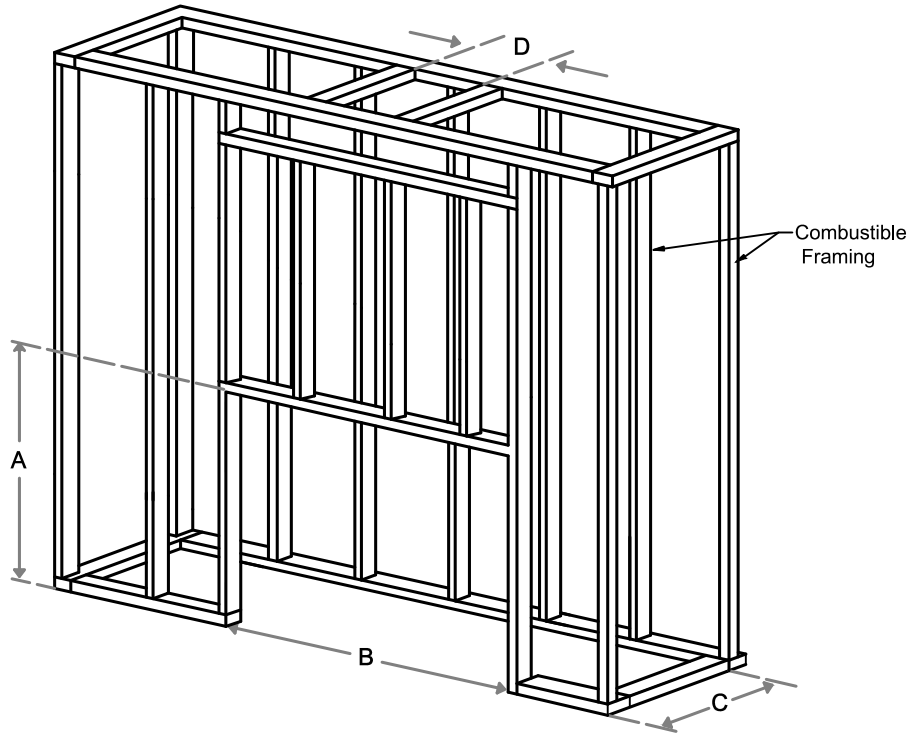

Framing Information: 60 Front (Screen & Double Glass)

ORTAL
YOUR LIFE. YOUR FIRE

Framing Dimensions

Model	A	B	C	D
60 Front	35 ³ / ₄ "	69 ⁷ / ₁₆ "	21 ⁵ / ₈ "	Refer to Vent Manufacturer's Firestop Dimensions

Note : 1. Drawings are not to Scale
 2. All dimensions in inches
 3. No weight can be transferred to the fireplace. ALL FRAMING MUST BE SELF-SUPPORTED.

Framing Information: 60 Front (Screen & Double Glass)

Framing Details

Nailing flanges fold up and connect to the framing.
ALL FRAMING MUST BE SELF-SUPPORTED.
 The fireplace must not bear any weight.

The valve can be moved 36" from the center of the fireplace in any direction

Fireplace Dimensions

Front View

Side View

Top View

Model	(H) Height	(W) Width	(D) Depth	C1	C2	C3	Viewing Area	
							Front	Side
60 Front	35 3/4"	69 7/16"	21 5/8"	7 7/8"	34 1/8"	12 5/16"	60 1/8" W X 15 3/4" H	—