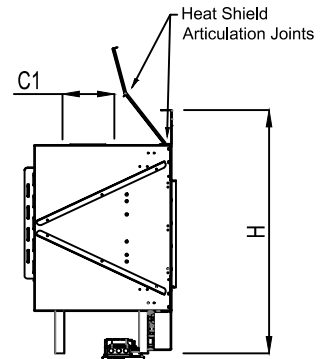

Framing Details

Nailing flanges fold up and connect to the framing.
ALL FRAMING MUST BE SELF-SUPPORTED.
 The fireplace must not bear any weight.

The valve can be moved 36" from the center of the fireplace in any direction

- Note :
1. Drawings are not to Scale
 2. All dimensions in inches
 3. No weight can be transferred to the fireplace. **ALL FRAMING MUST BE SELF-SUPPORTED.**

Framing Information: 60 Front (Screen & Double Glass)

Fireplace Dimensions

Front View

Side View

Top View

Model	(H) Height	(W) Width	(D) Depth	C1	C2	C3	Viewing Area	
							Front	Side
60 Front	35 3/4"	69 7/16"	21 5/8"	7 7/8"	34 1/8"	12 5/16"	60 1/8" W X 15 3/4" H	—

Note : 1. Drawings are not to Scale
2. All dimensions in inches