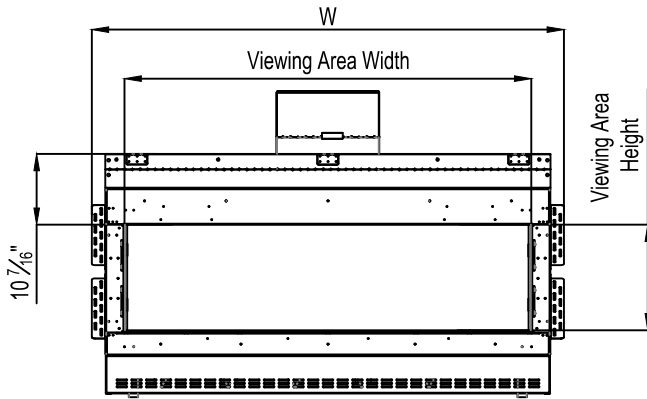

Note : 1. Drawings are not to Scale
 2. All dimensions in inches
 3. No weight can be transferred to the fireplace. ALL FRAMING MUST BE SELF-SUPPORTED.

Framing Information: 60 Front (Screen & Double Glass)

Framing Details

Nailing flanges fold up and connect to the framing.
ALL FRAMING MUST BE SELF-SUPPORTED.
 The fireplace must not bear any weight.

The valve can be moved 36" from the center of the fireplace in any direction

- Note :
1. Drawings are not to Scale
 2. All dimensions in inches
 3. No weight can be transferred to the fireplace. **ALL FRAMING MUST BE SELF-SUPPORTED.**

Framing Information: 60 Front (Screen & Double Glass)

Fireplace Dimensions

Front View

Side View

Top View

Model	(H) Height	(W) Width	(D) Depth	C1	C2	C3	Viewing Area	
							Front	Side
60 Front	35 3/4"	69 7/16"	21 5/8"	7 7/8"	34 1/8"	12 5/16"	60 1/8" W X 15 3/4" H	—