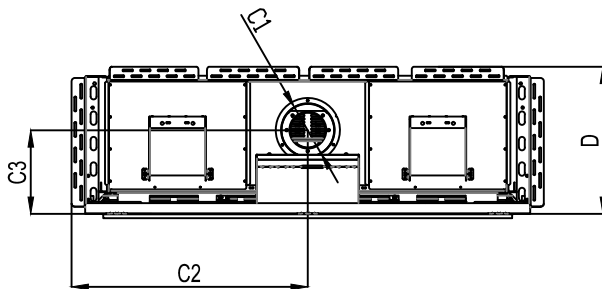

Framing Details

Nailing flanges fold up and connect to the framing.
ALL FRAMING MUST BE SELF-SUPPORTED.
 The fireplace must not bear any weight.

The valve can be moved 36" from the center of the fireplace in any direction

- Note :
1. Drawings are not to Scale
 2. All dimensions in inches
 3. No weight can be transferred to the fireplace. **ALL FRAMING MUST BE SELF-SUPPORTED.**

Framing Information: 60 Front (Screen & Double Glass)

Fireplace Dimensions

Front View

Side View

Top View

Model	(H) Height	(W) Width	(D) Depth	C1	C2	C3	Viewing Area	
							Front	Side
60 Front	35 3/4"	69 7/16"	21 5/8"	7 7/8"	34 1/8"	12 5/16"	60 1/8" W X 15 3/4" H	—

Note : 1. Drawings are not to Scale
2. All dimensions in inches