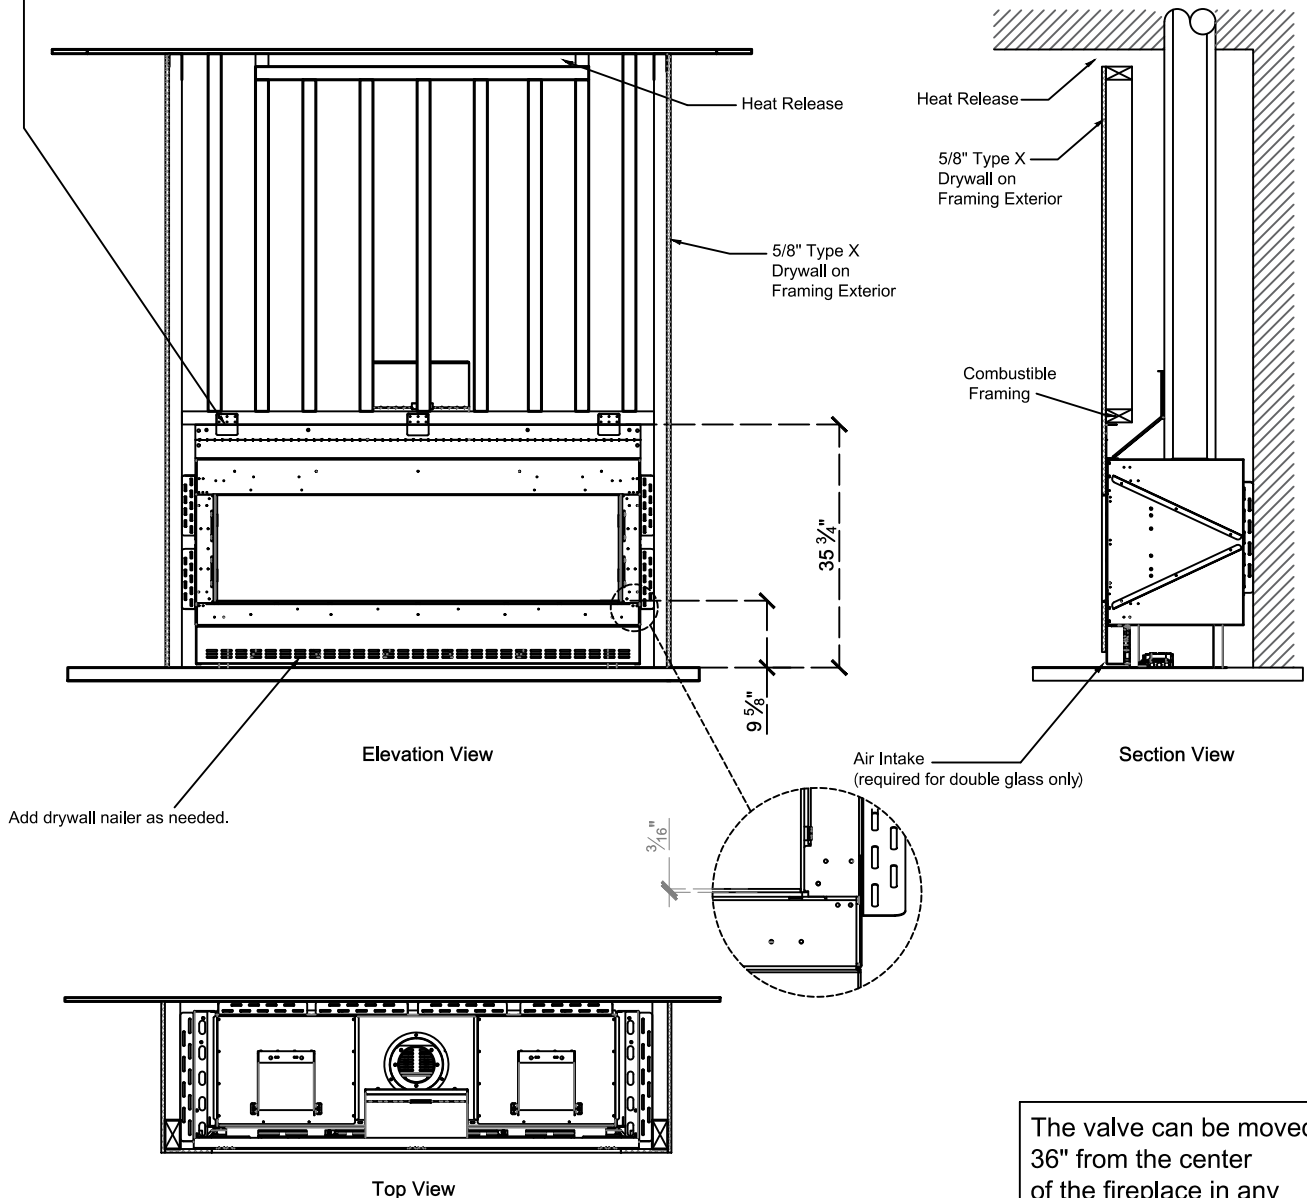

Framing Information: 60 Front (Screen & Double Glass)

ORTAL
YOUR LIFE. YOUR FIRE

Framing Dimensions

Model	A	B	C	D
60 Front	35 ³ / ₄ "	69 ⁷ / ₁₆ "	21 ⁵ / ₈ "	Refer to Vent Manufacturer's Firestop Dimensions

Note : 1. Drawings are not to Scale
 2. All dimensions in inches
 3. No weight can be transferred to the fireplace. ALL FRAMING MUST BE SELF-SUPPORTED.

Framing Information: 60 Front (Screen & Double Glass)

Framing Details

Nailing flanges fold up and connect to the framing.
ALL FRAMING MUST BE SELF-SUPPORTED.
 The fireplace must not bear any weight.

The valve can be moved 36" from the center of the fireplace in any direction

Fireplace Dimensions

Front View

Side View

Top View

Model	(H) Height	(W) Width	(D) Depth	C1	C2	C3	Viewing Area	
							Front	Side
60 Front	35 3/4"	69 7/16"	21 5/8"	7 7/8"	34 1/8"	12 5/16"	60 1/8" W X 15 3/4" H	—