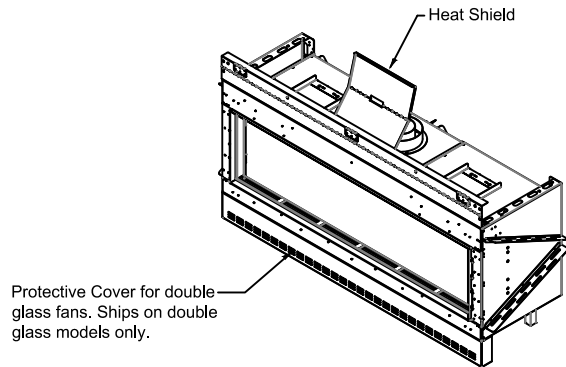

Fireplace Dimensions

Front View

Side View

Top View

Model	(H) Height	(W) Width	(D) Depth	C1	C2	C3	Viewing Area	
							Front	Side
60 Front	35 3/4"	69 7/16"	21 5/8"	7 7/8"	34 1/8"	12 5/16"	60 1/8" W X 15 3/4" H	—

Note : 1. Drawings are not to Scale
2. All dimensions in inches