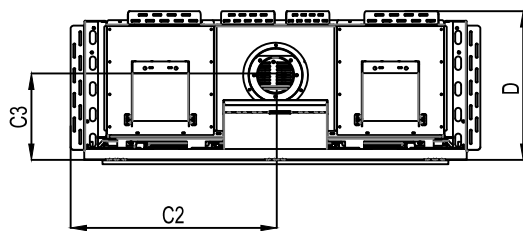

Note : 1. Drawings are not to Scale
 2. All dimensions in inches
 3. No weight can be transferred to the fireplace. ALL FRAMING MUST BE SELF-SUPPORTED.

Framing Information: 51H Front (Screen & Double Glass)

Framing Details

The valve can be moved 36" from the center of the fireplace in any direction

- Note :
1. Drawings are not to Scale
 2. All dimensions in inches
 3. No weight can be transferred to the fireplace. ALL FRAMING MUST BE SELF-SUPPORTED.

Framing Information: 51H Front (Screen & Double Glass)

Fireplace Dimensions

Front View

Side View

Top View

Protective Cover for double glass fans. Ships on double glass models only.

Model	(H) Height	(W) Width	(D) Depth	C1	C2	C3	Viewing Area	
							Front	Side
51H Front	41 1 1/16"	59 5/8"	21 5/8"	7 7/8"	30 1/8"	12 5/16"	50 5/16" W X 21 5/8" H	—

Note : 1. Drawings are not to Scale
2. All dimensions in inches