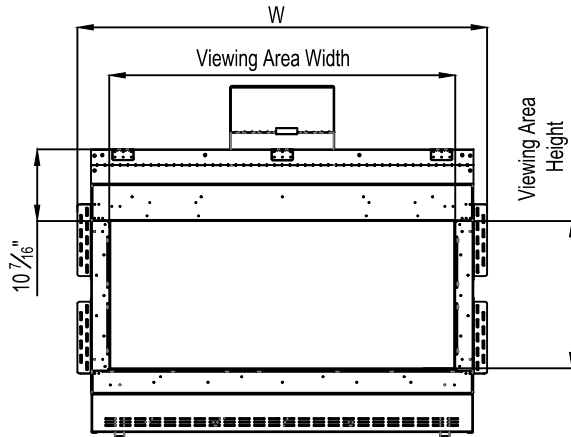

Note : 1. Drawings are not to Scale
 2. All dimensions in inches
 3. No weight can be transferred to the fireplace. ALL FRAMING MUST BE SELF-SUPPORTED.

Framing Information: 51H Front (Screen & Double Glass)

Framing Details

The valve can be moved 36" from the center of the fireplace in any direction

- Note :
1. Drawings are not to Scale
 2. All dimensions in inches
 3. No weight can be transferred to the fireplace. ALL FRAMING MUST BE SELF-SUPPORTED.

Framing Information: 51H Front (Screen & Double Glass)

Fireplace Dimensions

Front View

Side View

Top View

Protective Cover for double glass fans. Ships on double glass models only.

Model	(H) Height	(W) Width	(D) Depth	C1	C2	C3	Viewing Area	
							Front	Side
51H Front	41 1 1/16"	59 5/8"	21 5/8"	7 7/8"	30 1/8"	12 5/16"	50 5/16" W X 21 5/8" H	—

Note : 1. Drawings are not to Scale
2. All dimensions in inches