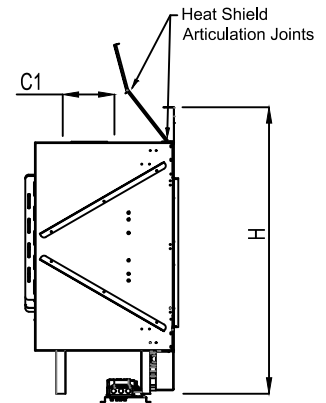

Note : 1. Drawings are not to Scale
 2. All dimensions in inches
 3. No weight can be transferred to the fireplace. ALL FRAMING MUST BE SELF-SUPPORTED.

Framing Information: 51H Front (Screen & Double Glass)

Framing Details

The valve can be moved 36" from the center of the fireplace in any direction

- Note :
1. Drawings are not to Scale
 2. All dimensions in inches
 3. No weight can be transferred to the fireplace. ALL FRAMING MUST BE SELF-SUPPORTED.

Framing Information: 51H Front (Screen & Double Glass)

Fireplace Dimensions

Front View

Side View

Top View

Protective Cover for double glass fans. Ships on double glass models only.

Model	(H) Height	(W) Width	(D) Depth	C1	C2	C3	Viewing Area	
							Front	Side
51H Front	41 1 1/16"	59 5/8"	21 5/8"	7 7/8"	30 1/8"	12 5/16"	50 5/16" W X 21 5/8" H	—

Note : 1. Drawings are not to Scale
2. All dimensions in inches