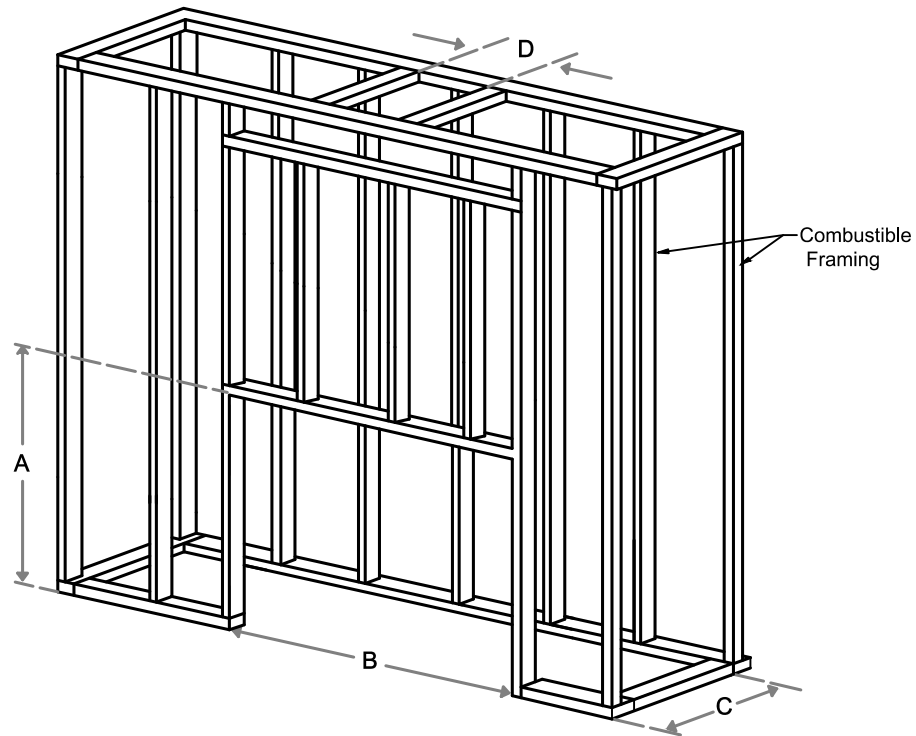

Framing Information: 51H Front (Screen & Double Glass)

Framing Dimensions

Model	A	B	C	D
51H Front	41 $\frac{1}{16}$ "	59 $\frac{5}{8}$ "	21 $\frac{5}{8}$ "	Refer to Vent Manufacturer's Firestop Dimensions

Note : 1. Drawings are not to Scale
 2. All dimensions in inches
 3. No weight can be transferred to the fireplace. ALL FRAMING MUST BE SELF-SUPPORTED.

Framing Information: 51H Front (Screen & Double Glass)

Framing Details

The valve can be moved 36" from the center of the fireplace in any direction

- Note :
1. Drawings are not to Scale
 2. All dimensions in inches
 3. No weight can be transferred to the fireplace. ALL FRAMING MUST BE SELF-SUPPORTED.

Framing Information: 51H Front (Screen & Double Glass)

Fireplace Dimensions

Front View

Side View

Top View

Protective Cover for double glass fans. Ships on double glass models only.

Model	(H) Height	(W) Width	(D) Depth	C1	C2	C3	Viewing Area	
							Front	Side
51H Front	41 1 1/16"	59 5/8"	21 5/8"	7 7/8"	30 1/8"	12 5/16"	50 5/16" W X 21 5/8" H	—