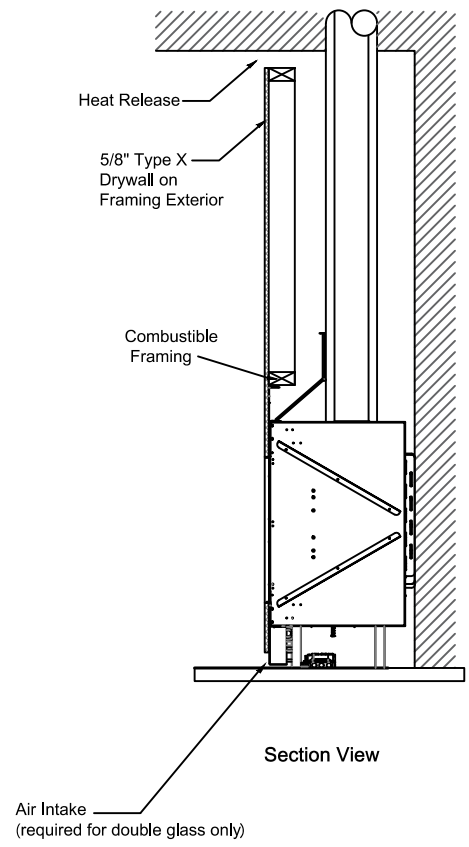

Framing Information: 51H Front (Screen & Double Glass)

Framing Dimensions

Model	A	B	C	D
51H Front	41 $\frac{1}{16}$ "	59 $\frac{5}{8}$ "	21 $\frac{5}{8}$ "	Refer to Vent Manufacturer's Firestop Dimensions

Note : 1. Drawings are not to Scale
 2. All dimensions in inches
 3. No weight can be transferred to the fireplace. ALL FRAMING MUST BE SELF-SUPPORTED.

Framing Information: 51H Front (Screen & Double Glass)

Framing Details

The valve can be moved 36" from the center of the fireplace in any direction

- Note :
1. Drawings are not to Scale
 2. All dimensions in inches
 3. No weight can be transferred to the fireplace. ALL FRAMING MUST BE SELF-SUPPORTED.

Framing Information: 51H Front (Screen & Double Glass)

Fireplace Dimensions

Front View

Side View

Top View

Protective Cover for double glass fans. Ships on double glass models only.

Model	(H) Height	(W) Width	(D) Depth	C1	C2	C3	Viewing Area	
							Front	Side
51H Front	41 1 1/16"	59 5/8"	21 5/8"	7 7/8"	30 1/8"	12 5/16"	50 5/16" W X 21 5/8" H	—