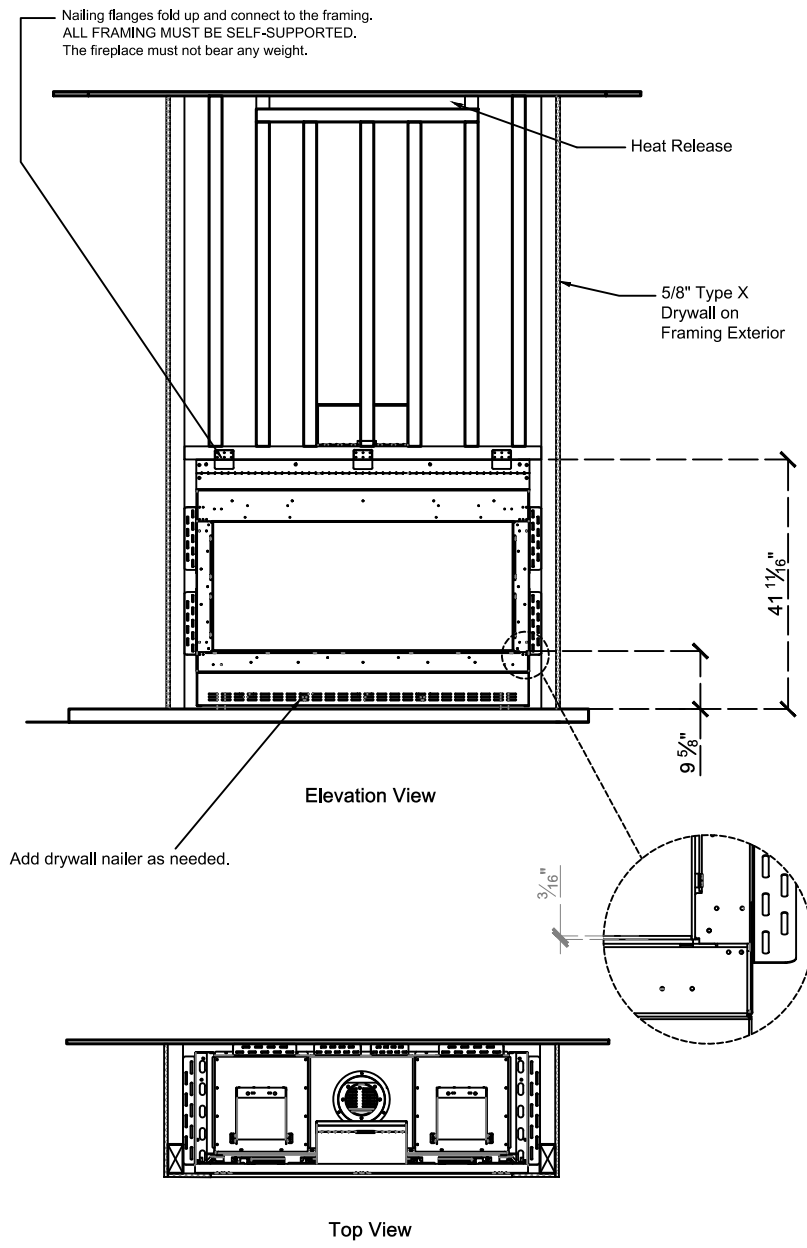

Framing Information: 51H Front (Screen & Double Glass)

Framing Dimensions

Model	A	B	C	D
51H Front	41 $\frac{1}{16}$ "	59 $\frac{5}{8}$ "	21 $\frac{5}{8}$ "	Refer to Vent Manufacturer's Firestop Dimensions

Note : 1. Drawings are not to Scale
 2. All dimensions in inches
 3. No weight can be transferred to the fireplace. ALL FRAMING MUST BE SELF-SUPPORTED.

Framing Information: 51H Front (Screen & Double Glass)

Framing Details

The valve can be moved 36" from the center of the fireplace in any direction

- Note :
1. Drawings are not to Scale
 2. All dimensions in inches
 3. No weight can be transferred to the fireplace. ALL FRAMING MUST BE SELF-SUPPORTED.

Framing Information: 51H Front (Screen & Double Glass)

Fireplace Dimensions

Front View

Side View

Top View

Protective Cover for double glass fans. Ships on double glass models only.

Model	(H) Height	(W) Width	(D) Depth	C1	C2	C3	Viewing Area	
							Front	Side
51H Front	41 1 1/16"	59 5/8"	21 5/8"	7 7/8"	30 1/8"	12 5/16"	50 5/16" W X 21 5/8" H	—