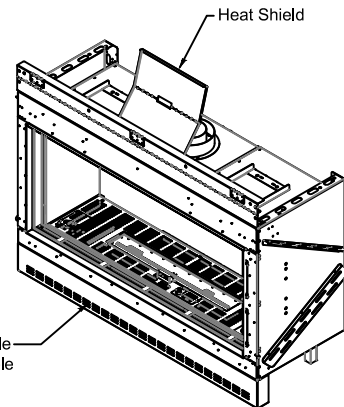

Framing Details

The valve can be moved 36" from the center of the fireplace in any direction

- Note :
1. Drawings are not to Scale
 2. All dimensions in inches
 3. No weight can be transferred to the fireplace. ALL FRAMING MUST BE SELF-SUPPORTED.

Framing Information: 51H Front (Screen & Double Glass)

Fireplace Dimensions

Front View

Side View

Top View

Protective Cover for double glass fans. Ships on double glass models only.

Model	(H) Height	(W) Width	(D) Depth	C1	C2	C3	Viewing Area	
							Front	Side
51H Front	41 1 1/16"	59 5/8"	21 5/8"	7 7/8"	30 1/8"	12 5/16"	50 5/16" W X 21 5/8" H	—

Note : 1. Drawings are not to Scale
2. All dimensions in inches