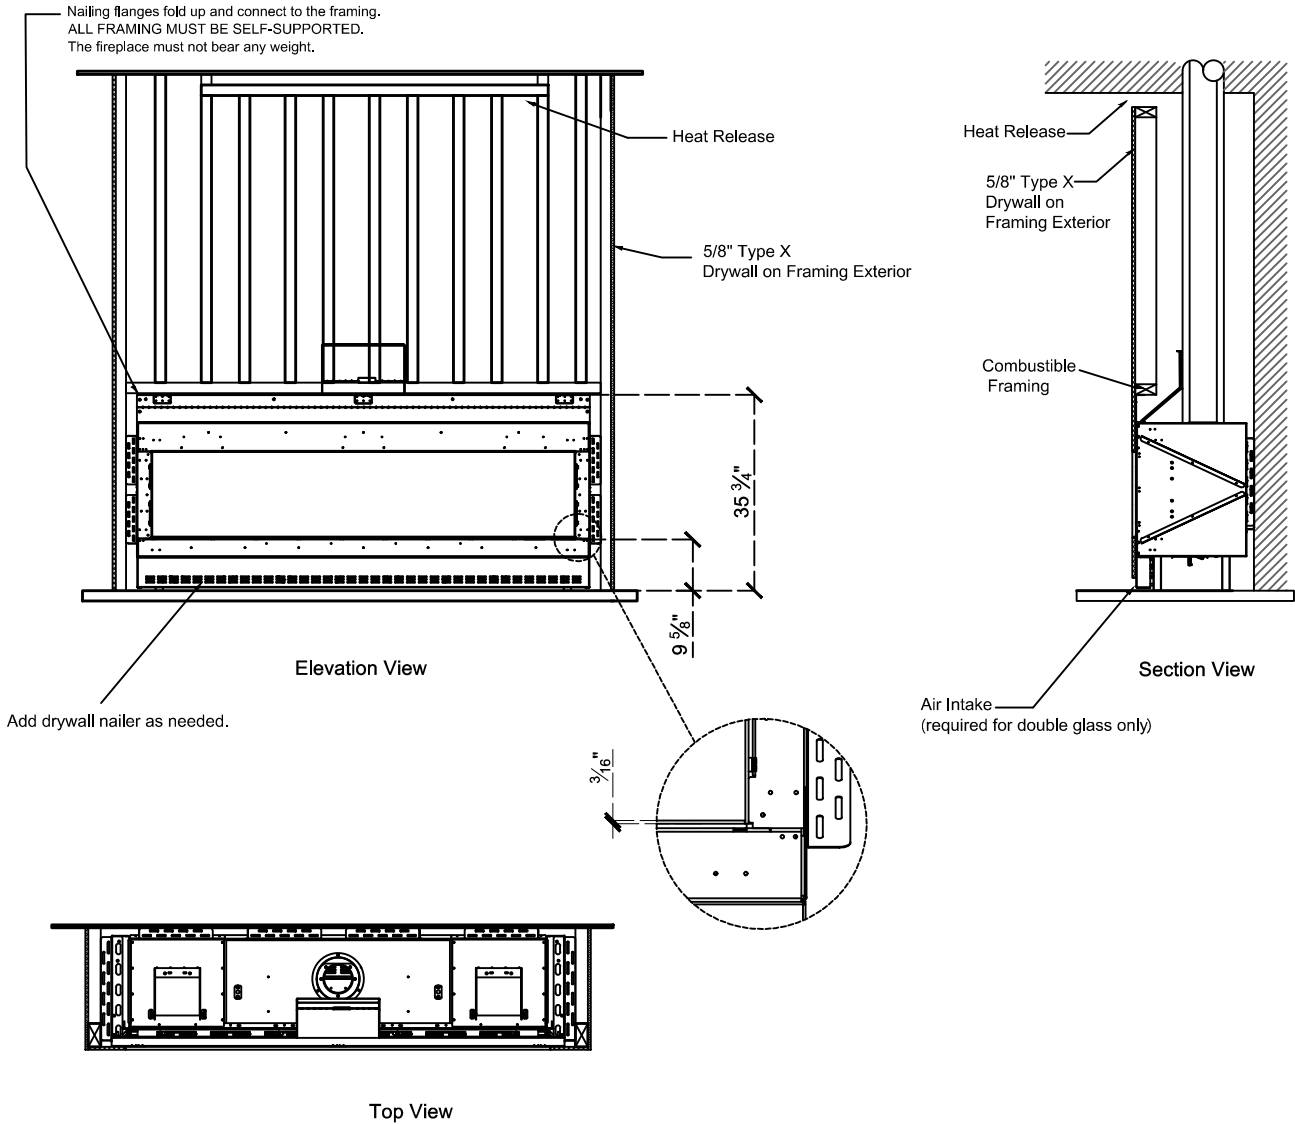

### Framing Dimensions

Model	A	B	C	D
77 Front	35 <sup>3</sup> / <sub>4</sub> "	86 <sup>3</sup> / <sub>4</sub> "	21 <sup>5</sup> / <sub>8</sub> "	Refer to Vent Manufacturer's Firestop Dimensions

- Note . 1: Drawings are not to Scale  
 2. All dimensions in inches  
 3. No weight can be transferred to the fireplace. **ALL FRAMING MUST BE SELF-SUPPORTED.**

# Framing Information: 77 Front (Screen & Double Glass)

## Framing Details

The valve can be moved 36" from the center of the fireplace in any direction

- Note . 1: Drawings are not to Scale  
 2. All dimensions in inches  
 3. No weight can be transferred to the fireplace. **ALL FRAMING MUST BE SELF-SUPPORTED.**

### Fireplace Dimensions

Front View

Side View

Top View

Protective Cover for double glass fans. Ships on double glass models only.

Model	(H) Height	(W) Width	(D) Depth	C1	C2	C3	Viewing Area	
							Front	Side
77 Front	35 3/4"	86 3/4"	21 5/8"	7 7/8"	41 3/8"	12 5/16"	77 1/2" W X 15 3/4" H	—