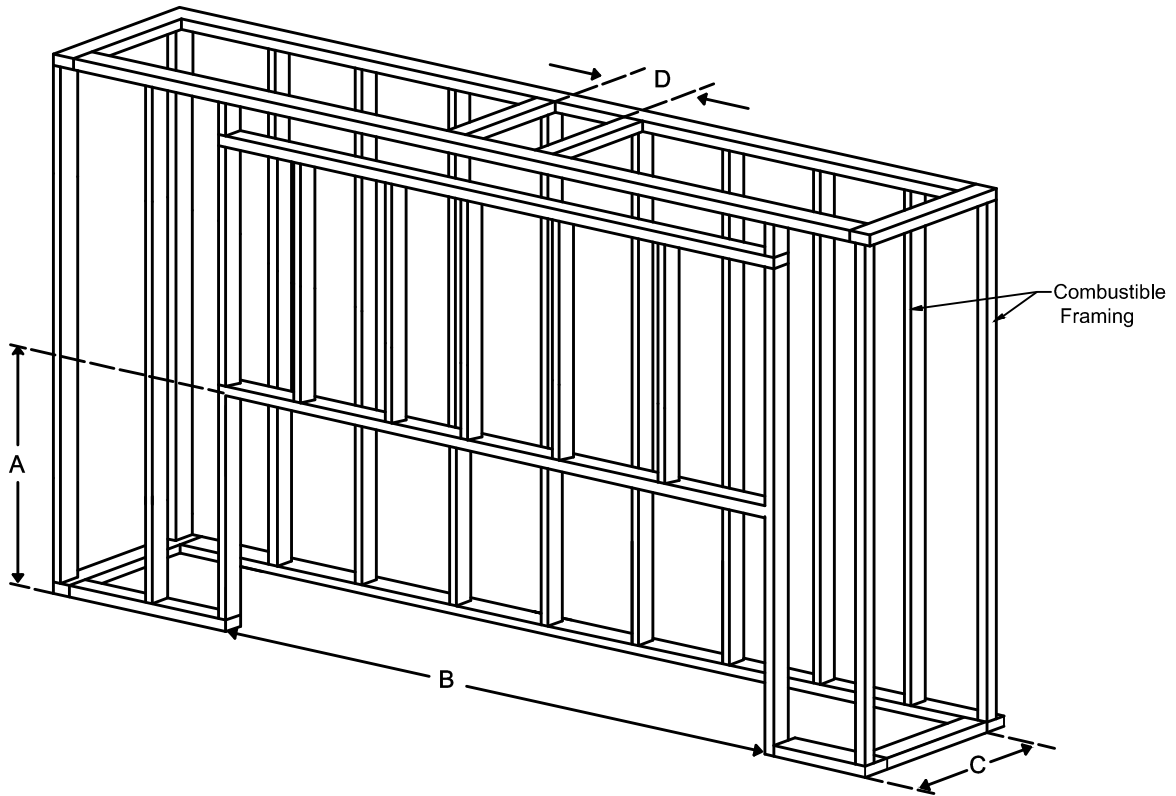

## Framing Information: 77 Front (Screen & Double Glass)

**ORTAL**  
YOUR LIFE. YOUR FIRE

### Framing Dimensions

Model	A	B	C	D
77 Front	35 <sup>3</sup> / <sub>4</sub> "	86 <sup>3</sup> / <sub>4</sub> "	21 <sup>5</sup> / <sub>8</sub> "	Refer to Vent Manufacturer's Firestop Dimensions

- Note . 1: Drawings are not to Scale  
 2. All dimensions in inches  
 3. No weight can be transferred to the fireplace. **ALL FRAMING MUST BE SELF-SUPPORTED.**

# Framing Information: 77 Front (Screen & Double Glass)

## Framing Details

The valve can be moved 36" from the center of the fireplace in any direction

- Note . 1: Drawings are not to Scale  
 2. All dimensions in inches  
 3. No weight can be transferred to the fireplace. **ALL FRAMING MUST BE SELF-SUPPORTED.**