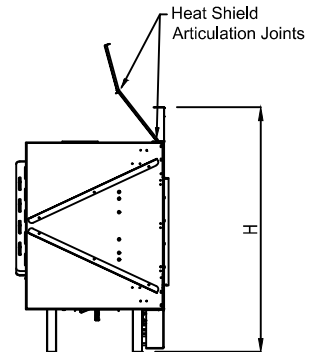

### Framing Dimensions

Model	A	B	C	D
77 Front	35 <sup>3</sup> / <sub>4</sub> "	86 <sup>3</sup> / <sub>4</sub> "	21 <sup>5</sup> / <sub>8</sub> "	Refer to Vent Manufacturer's Firestop Dimensions

- Note . 1: Drawings are not to Scale  
 2. All dimensions in inches  
 3. No weight can be transferred to the fireplace. **ALL FRAMING MUST BE SELF-SUPPORTED.**

## Framing Details

The valve can be moved 36" from the center of the fireplace in any direction

- Note . 1: Drawings are not to Scale  
 2. All dimensions in inches  
 3. No weight can be transferred to the fireplace. **ALL FRAMING MUST BE SELF-SUPPORTED.**

### Fireplace Dimensions

Front View

Side View

Top View

Protective Cover for double glass fans. Ships on double glass models only.

Model	(H) Height	(W) Width	(D) Depth	C1	C2	C3	Viewing Area	
							Front	Side
77 Front	35 3/4"	86 3/4"	21 5/8"	7 7/8"	41 3/8"	12 5/16"	77 1/2" W X 15 3/4" H	—