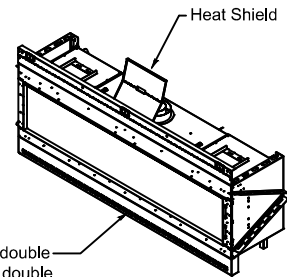

### Fireplace Dimensions

Front View

Side View

Top View

Protective Cover for double glass fans. Ships on double glass models only.

Model	(H) Height	(W) Width	(D) Depth	C1	C2	C3	Viewing Area	
							Front	Side
77 Front	35 3/4"	86 3/4"	21 5/8"	7 7/8"	41 3/8"	12 5/16"	77 1/2" W X 15 3/4" H	—

Note . 1: Drawings are not to Scale  
 2. All dimensions in inches