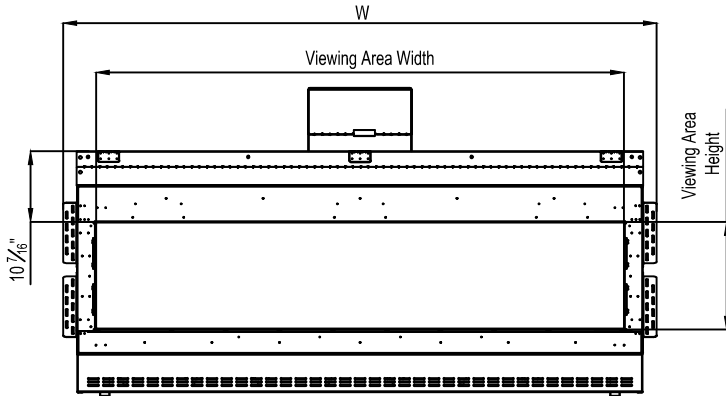

### Framing Dimensions

Model	A	B	C	D
77 Front	35 <sup>3</sup> / <sub>4</sub> "	86 <sup>3</sup> / <sub>4</sub> "	21 <sup>5</sup> / <sub>8</sub> "	Refer to Vent Manufacturer's Firestop Dimensions

- Note . 1: Drawings are not to Scale  
 2. All dimensions in inches  
 3. No weight can be transferred to the fireplace. **ALL FRAMING MUST BE SELF-SUPPORTED.**

## Framing Details

The valve can be moved 36" from the center of the fireplace in any direction

- Note . 1: Drawings are not to Scale  
 2. All dimensions in inches  
 3. No weight can be transferred to the fireplace. **ALL FRAMING MUST BE SELF-SUPPORTED.**

### Fireplace Dimensions

Front View

Side View

Top View

Protective Cover for double glass fans. Ships on double glass models only.

Model	(H) Height	(W) Width	(D) Depth	C1	C2	C3	Viewing Area	
							Front	Side
77 Front	35 3/4"	86 3/4"	21 5/8"	7 7/8"	41 3/8"	12 5/16"	77 1/2" W X 15 3/4" H	—