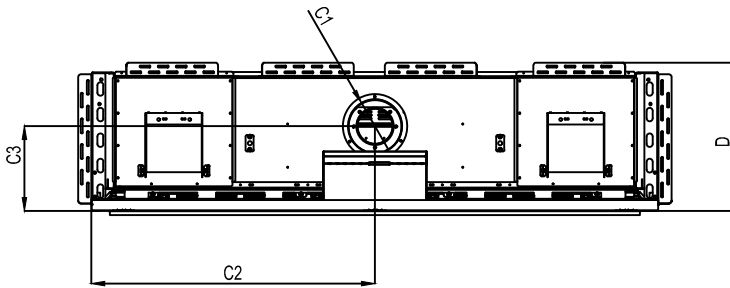

## Framing Details

The valve can be moved 36" from the center of the fireplace in any direction

- Note . 1: Drawings are not to Scale  
 2. All dimensions in inches  
 3. No weight can be transferred to the fireplace. **ALL FRAMING MUST BE SELF-SUPPORTED.**

### Fireplace Dimensions

Front View

Side View

Top View

Protective Cover for double glass fans. Ships on double glass models only.

Model	(H) Height	(W) Width	(D) Depth	C1	C2	C3	Viewing Area	
							Front	Side
77 Front	35 3/4"	86 3/4"	21 5/8"	7 7/8"	41 3/8"	12 5/16"	77 1/2" W X 15 3/4" H	—